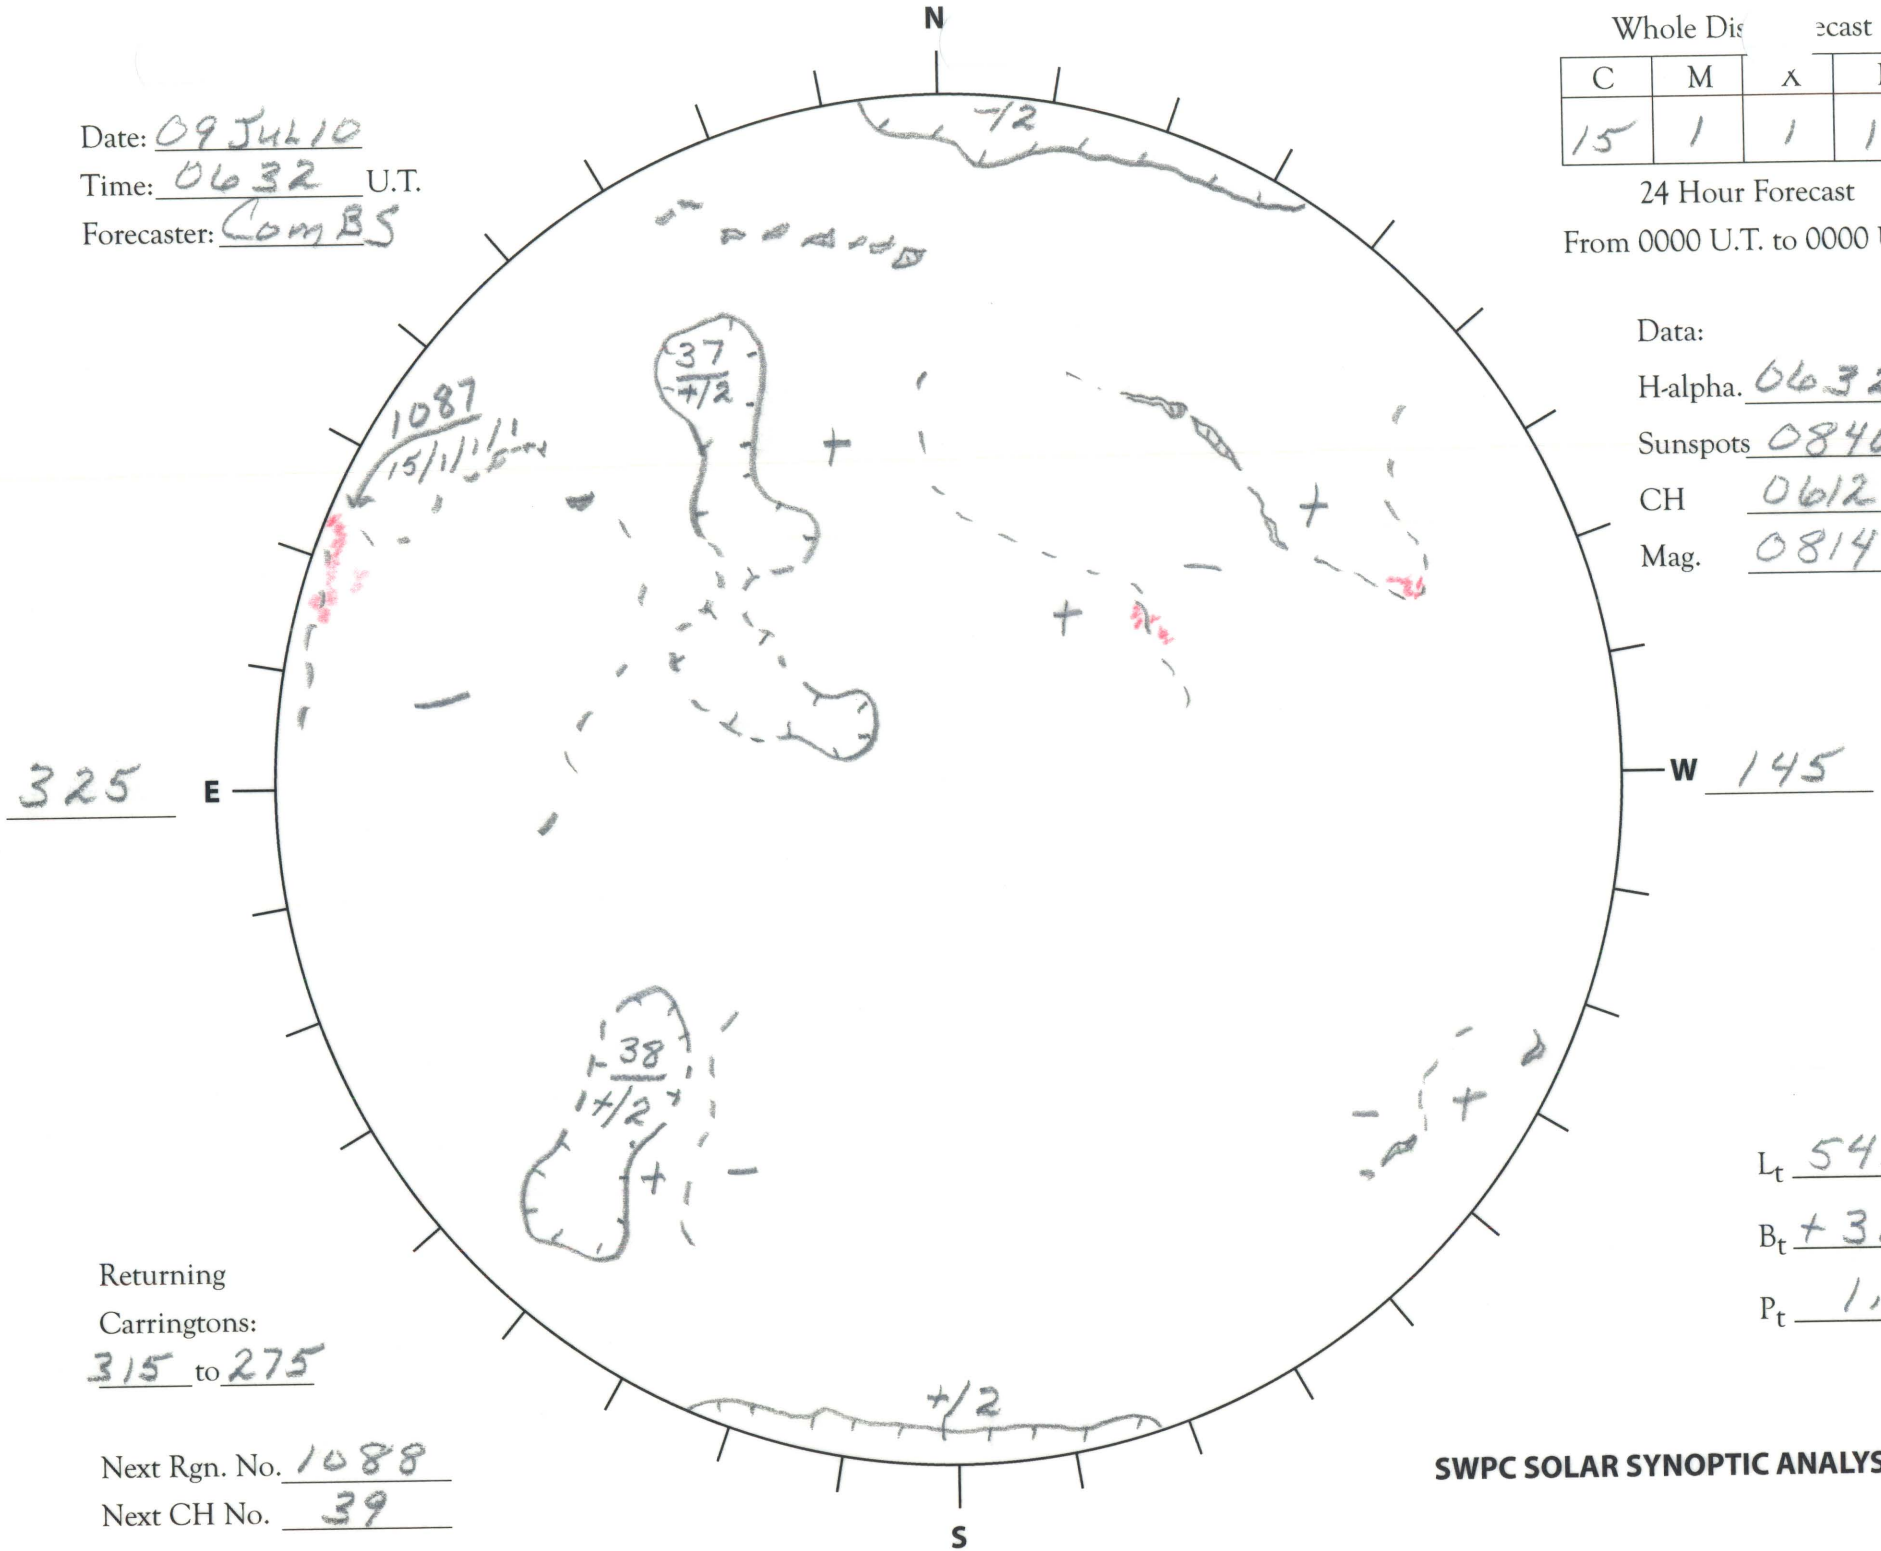

Date: 09 JUL 10  
 Time: 0632 U.T.  
 Forecaster: COMBS

Whole Disc		Ecast	
C	M	X	P
15	1	1	1

24 Hour Forecast  
 From 0000 U.T. to 0000 U.T.

Data:  
 H-alpha. 0632 U.T.  
 Sunspots 0840 U.T.  
 CH 0612 U.T.  
 Mag. 0814 U.T.

Returning Carringtons: 315 to 275

Next Rgn. No. 1088  
 Next CH No. 39

$L_t$  54.7  
 $B_t$  +3.7  
 $P_t$  1.0