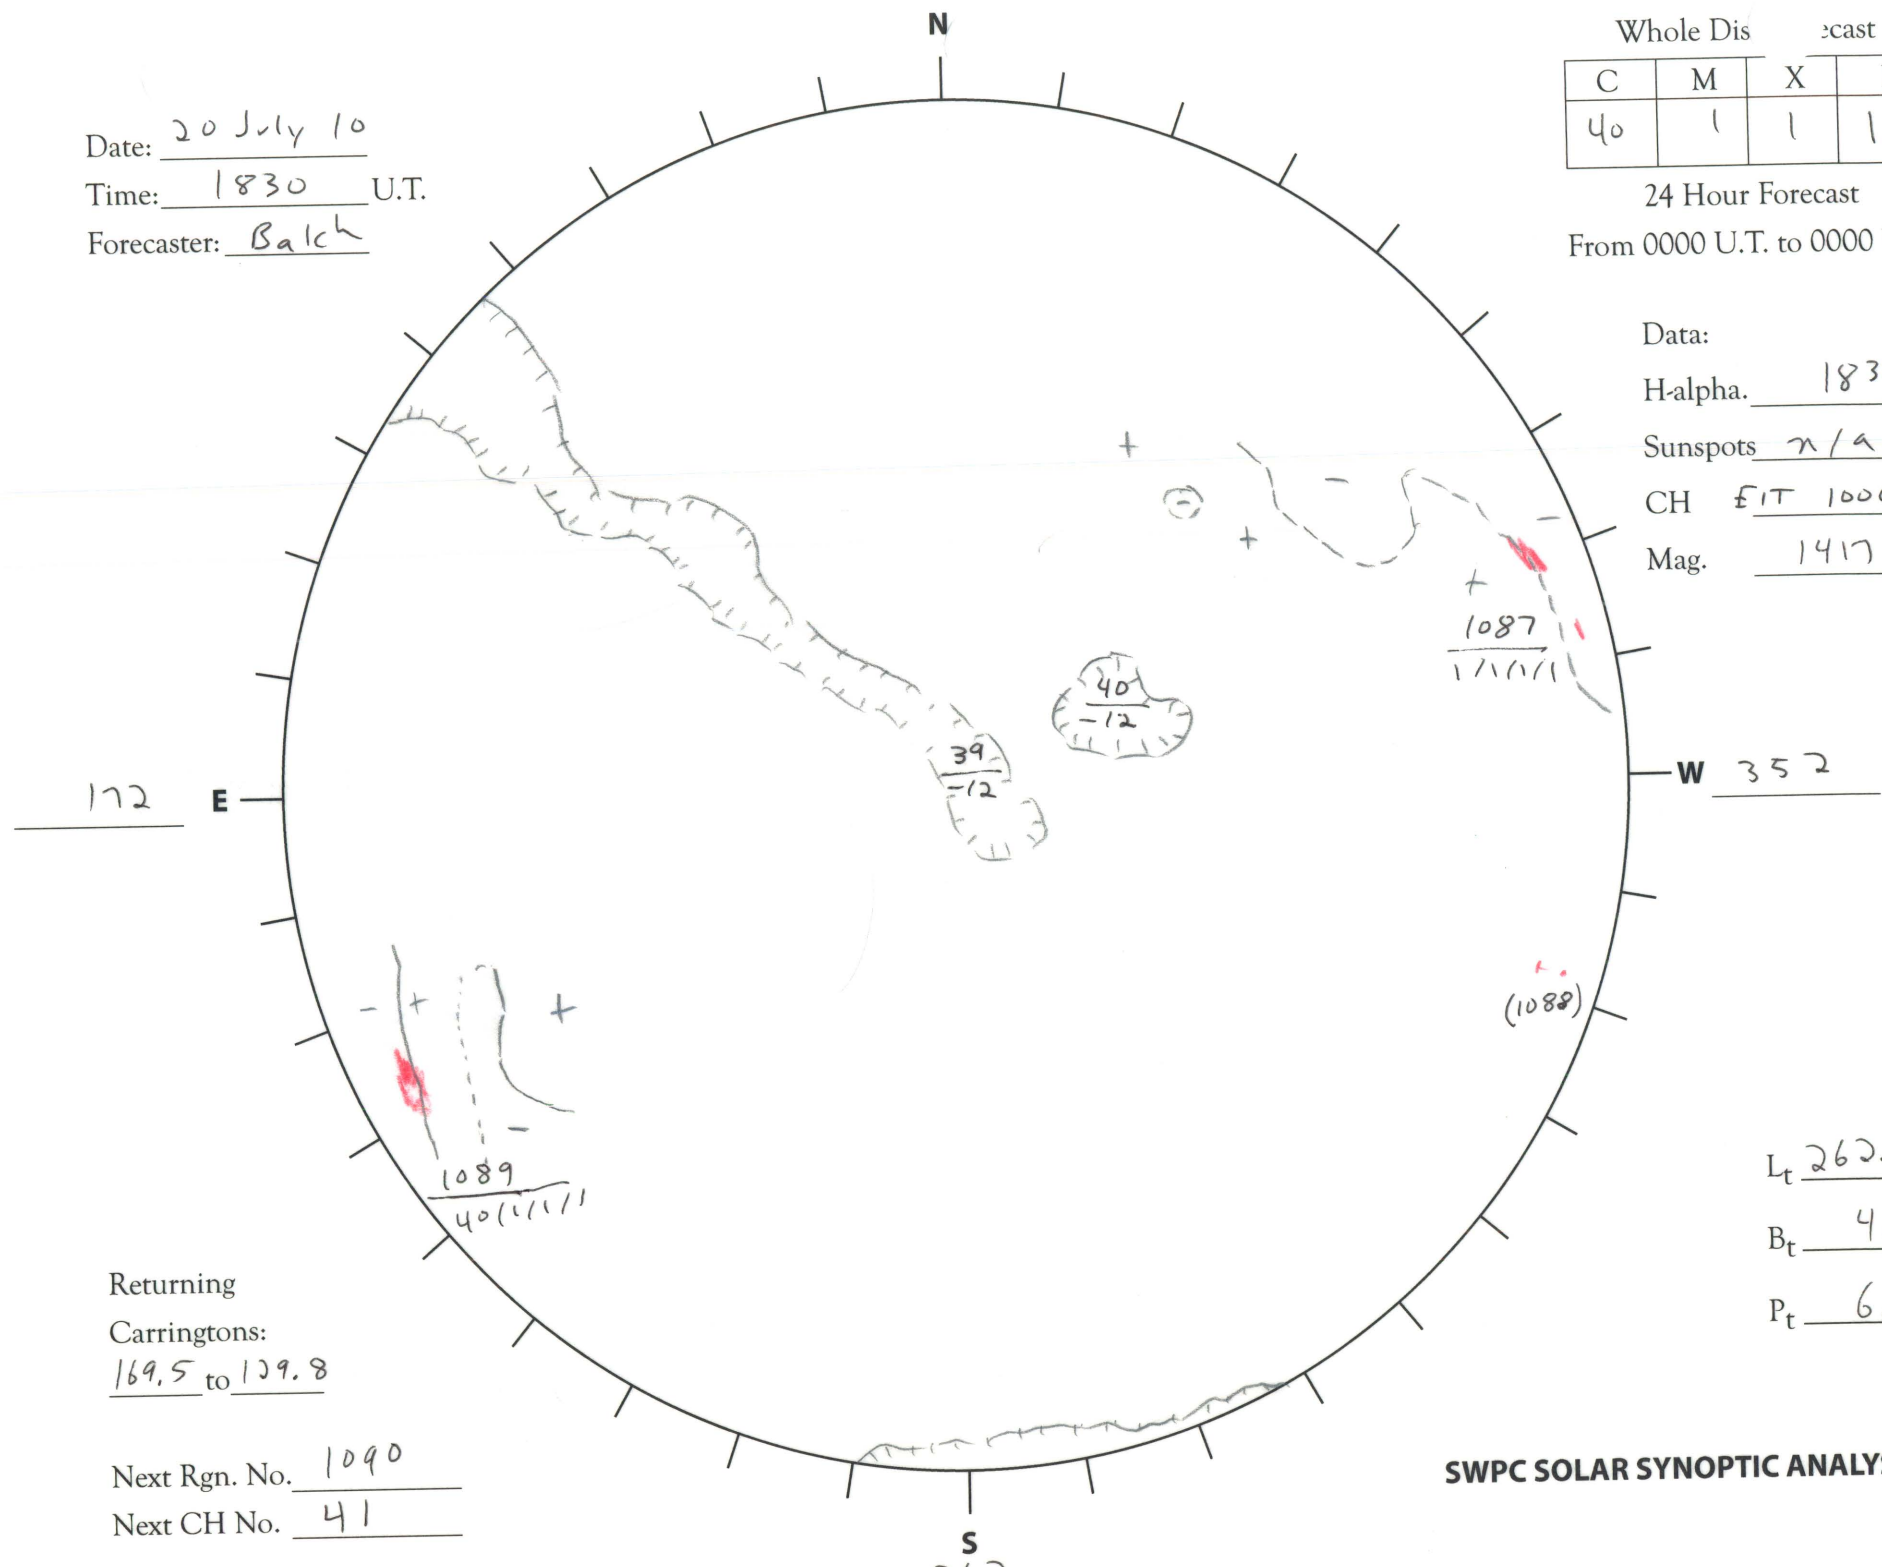

Date: 20 July 10
 Time: 1830 U.T.
 Forecaster: Balch

Whole Dis		cast	
C	M	X	P
40	1	1	1

24 Hour Forecast
 From 0000 U.T. to 0000 U.T.

Data:
 H-alpha. 1830 U.T.
 Sunspots 7/9 U.T.
 CH FT 1000 U.T.
 Mag. 1417 U.T.

Returning
 Carringtons:
169.5 to 179.8

Next Rgn. No. 1090
 Next CH No. 41

L_t 262.5
 B_t 4.8
 P_t 6.1