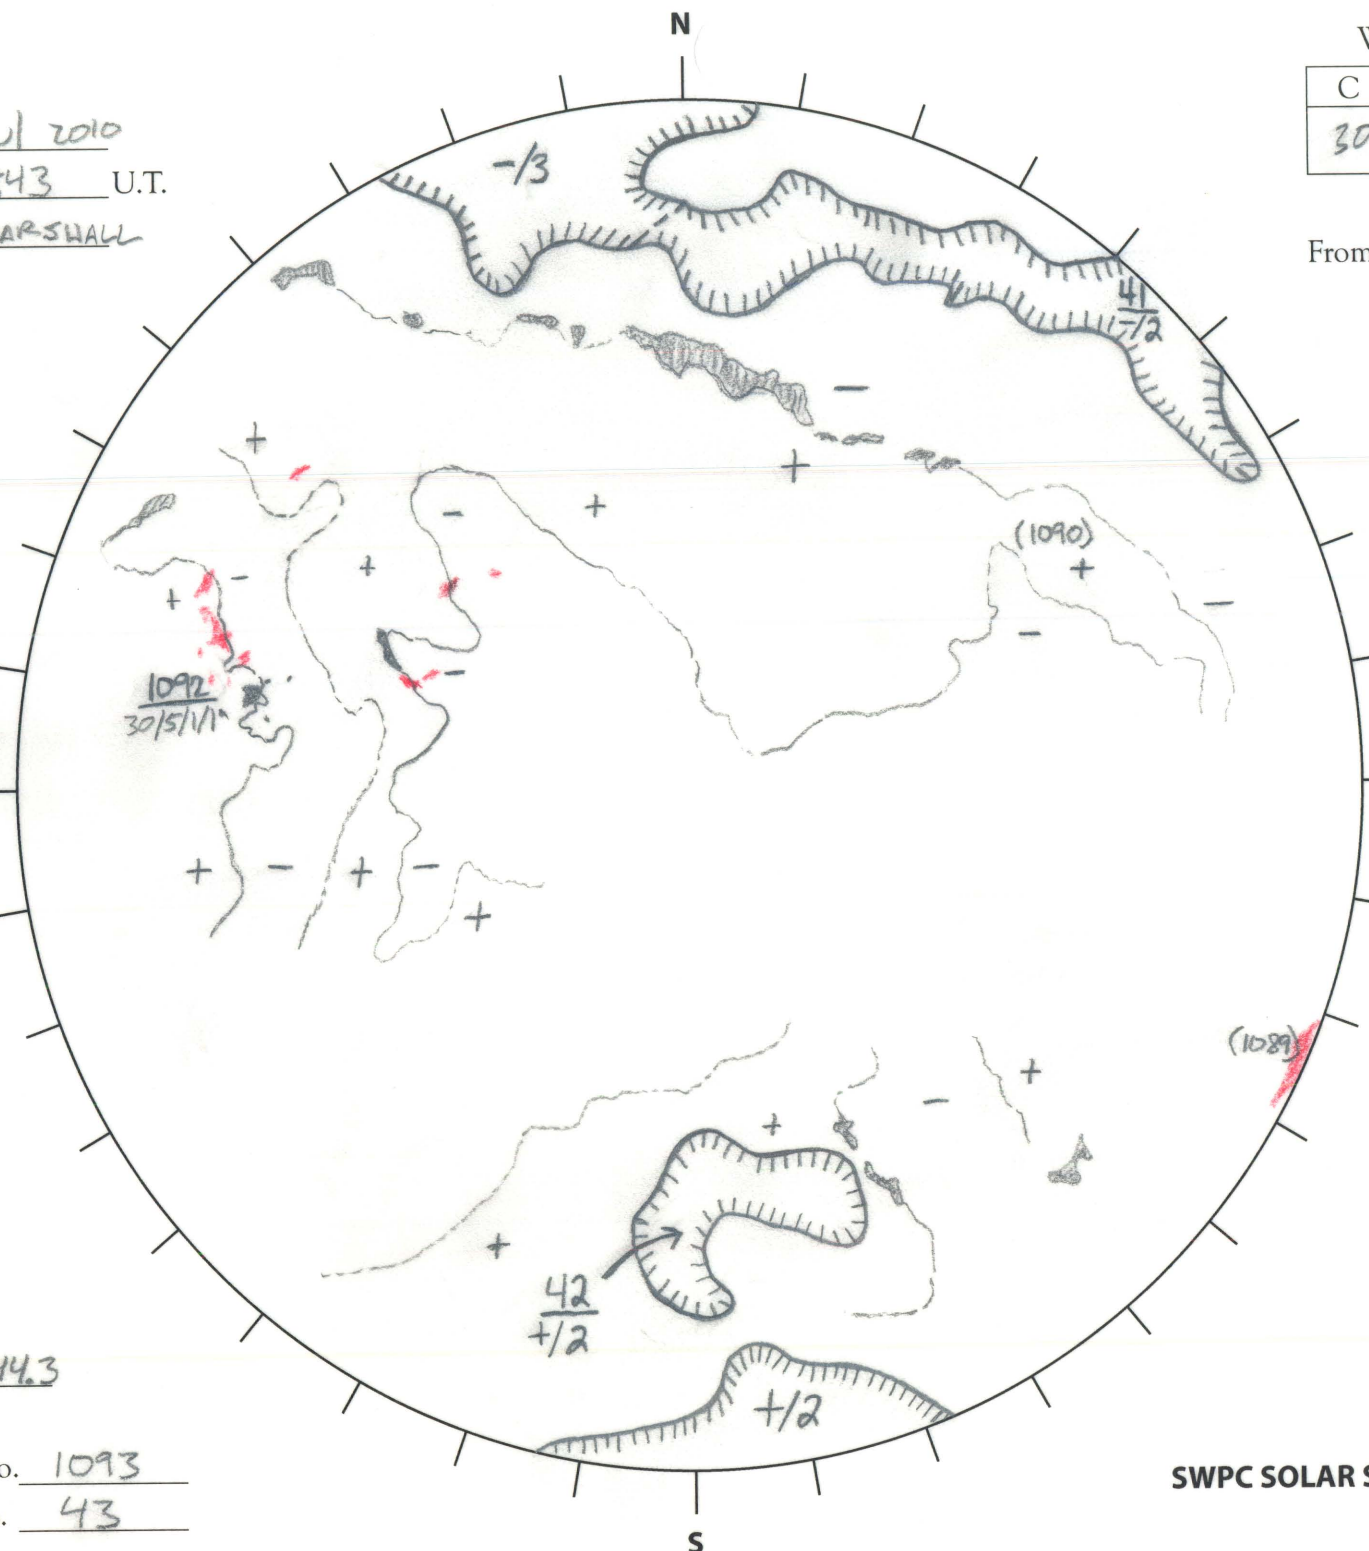

Date: 31 Jul 2010  
 Time: 0843 U.T.  
 Forecaster: MARSHALL

Whole Dis'		cast	
C	M	Λ	P
30	5	1	1

24 Hour Forecast  
 From 0000 U.T. to 0000 U.T.

Data:  
 H-alpha. 0843 U.T.  
 Sunspots N/A U.T.  
 CH (SxI) 1703 U.T.  
 Mag. 1543 U.T.

32.4 E

W 212.4

Returning  
 Carringtons:  
23.9 to 344.3

Next Rgn. No. 1093  
 Next CH No. 43

L<sub>t</sub> 122.4  
 B<sub>t</sub> 5.7  
 P<sub>t</sub> 10.5