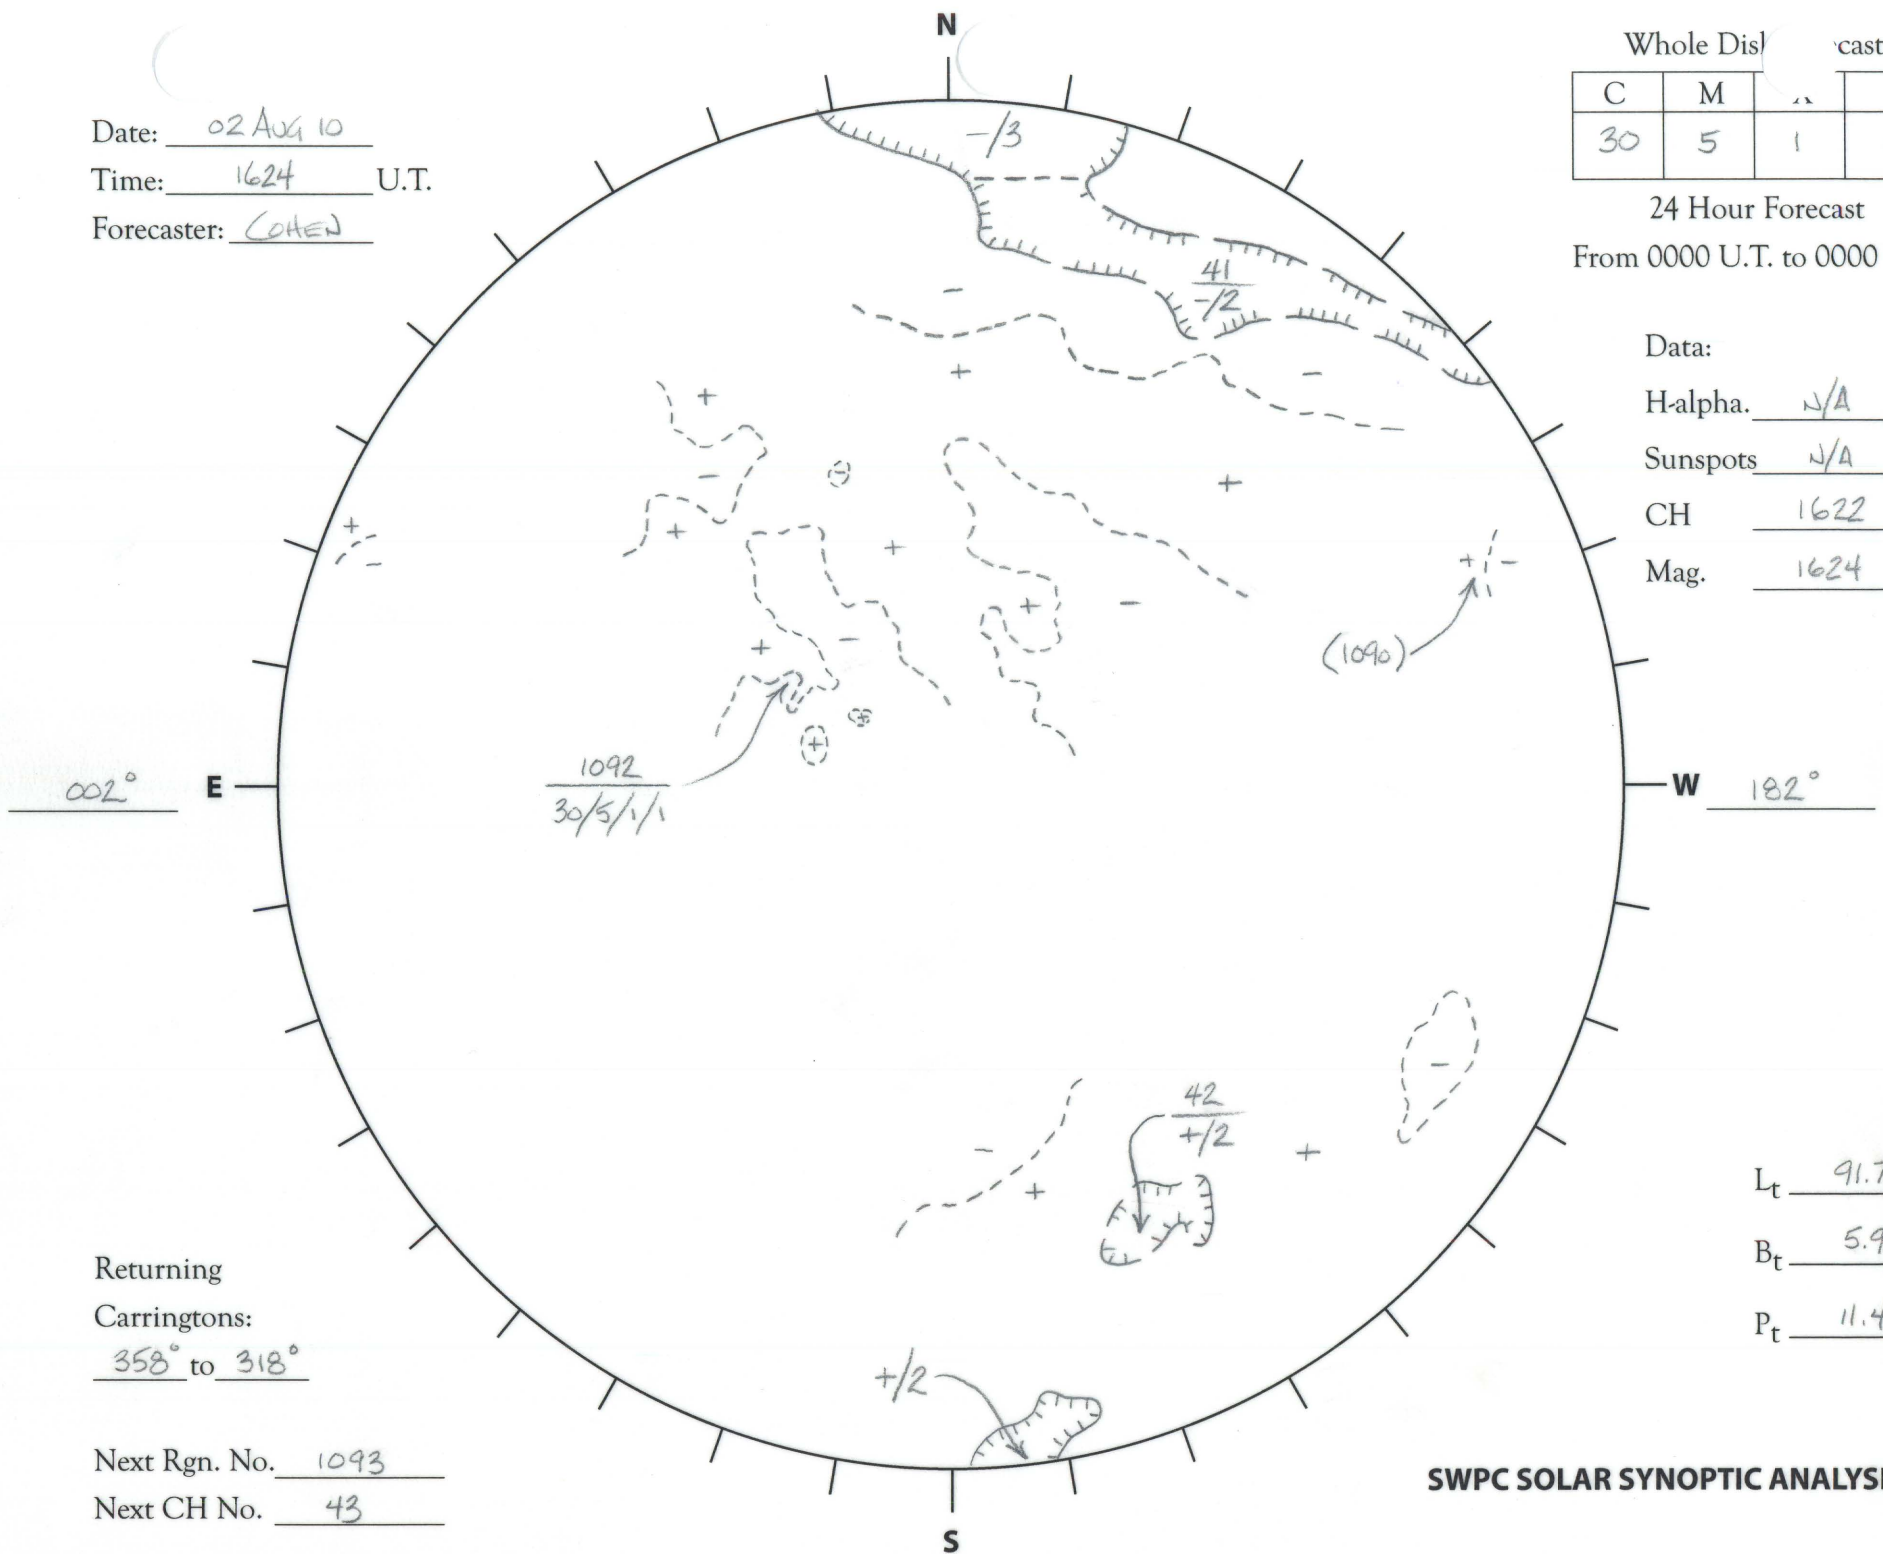

Date: 02 AUG 10  
 Time: 1624 U.T.  
 Forecaster: COHEN

Whole Disc		Cast	
C	M	S	P
30	5	1	1

24 Hour Forecast  
 From 0000 U.T. to 0000 U.T.

Data:  
 H-alpha. N/A U.T.  
 Sunspots N/A U.T.  
 CH 1622 U.T.  
 Mag. 1624 U.T.

Returning  
 Carringtons:  
358° to 318°

Next Rgn. No. 1093  
 Next CH No. 43

$L_t$  91.7°  
 $B_t$  5.9°  
 $P_t$  11.4°