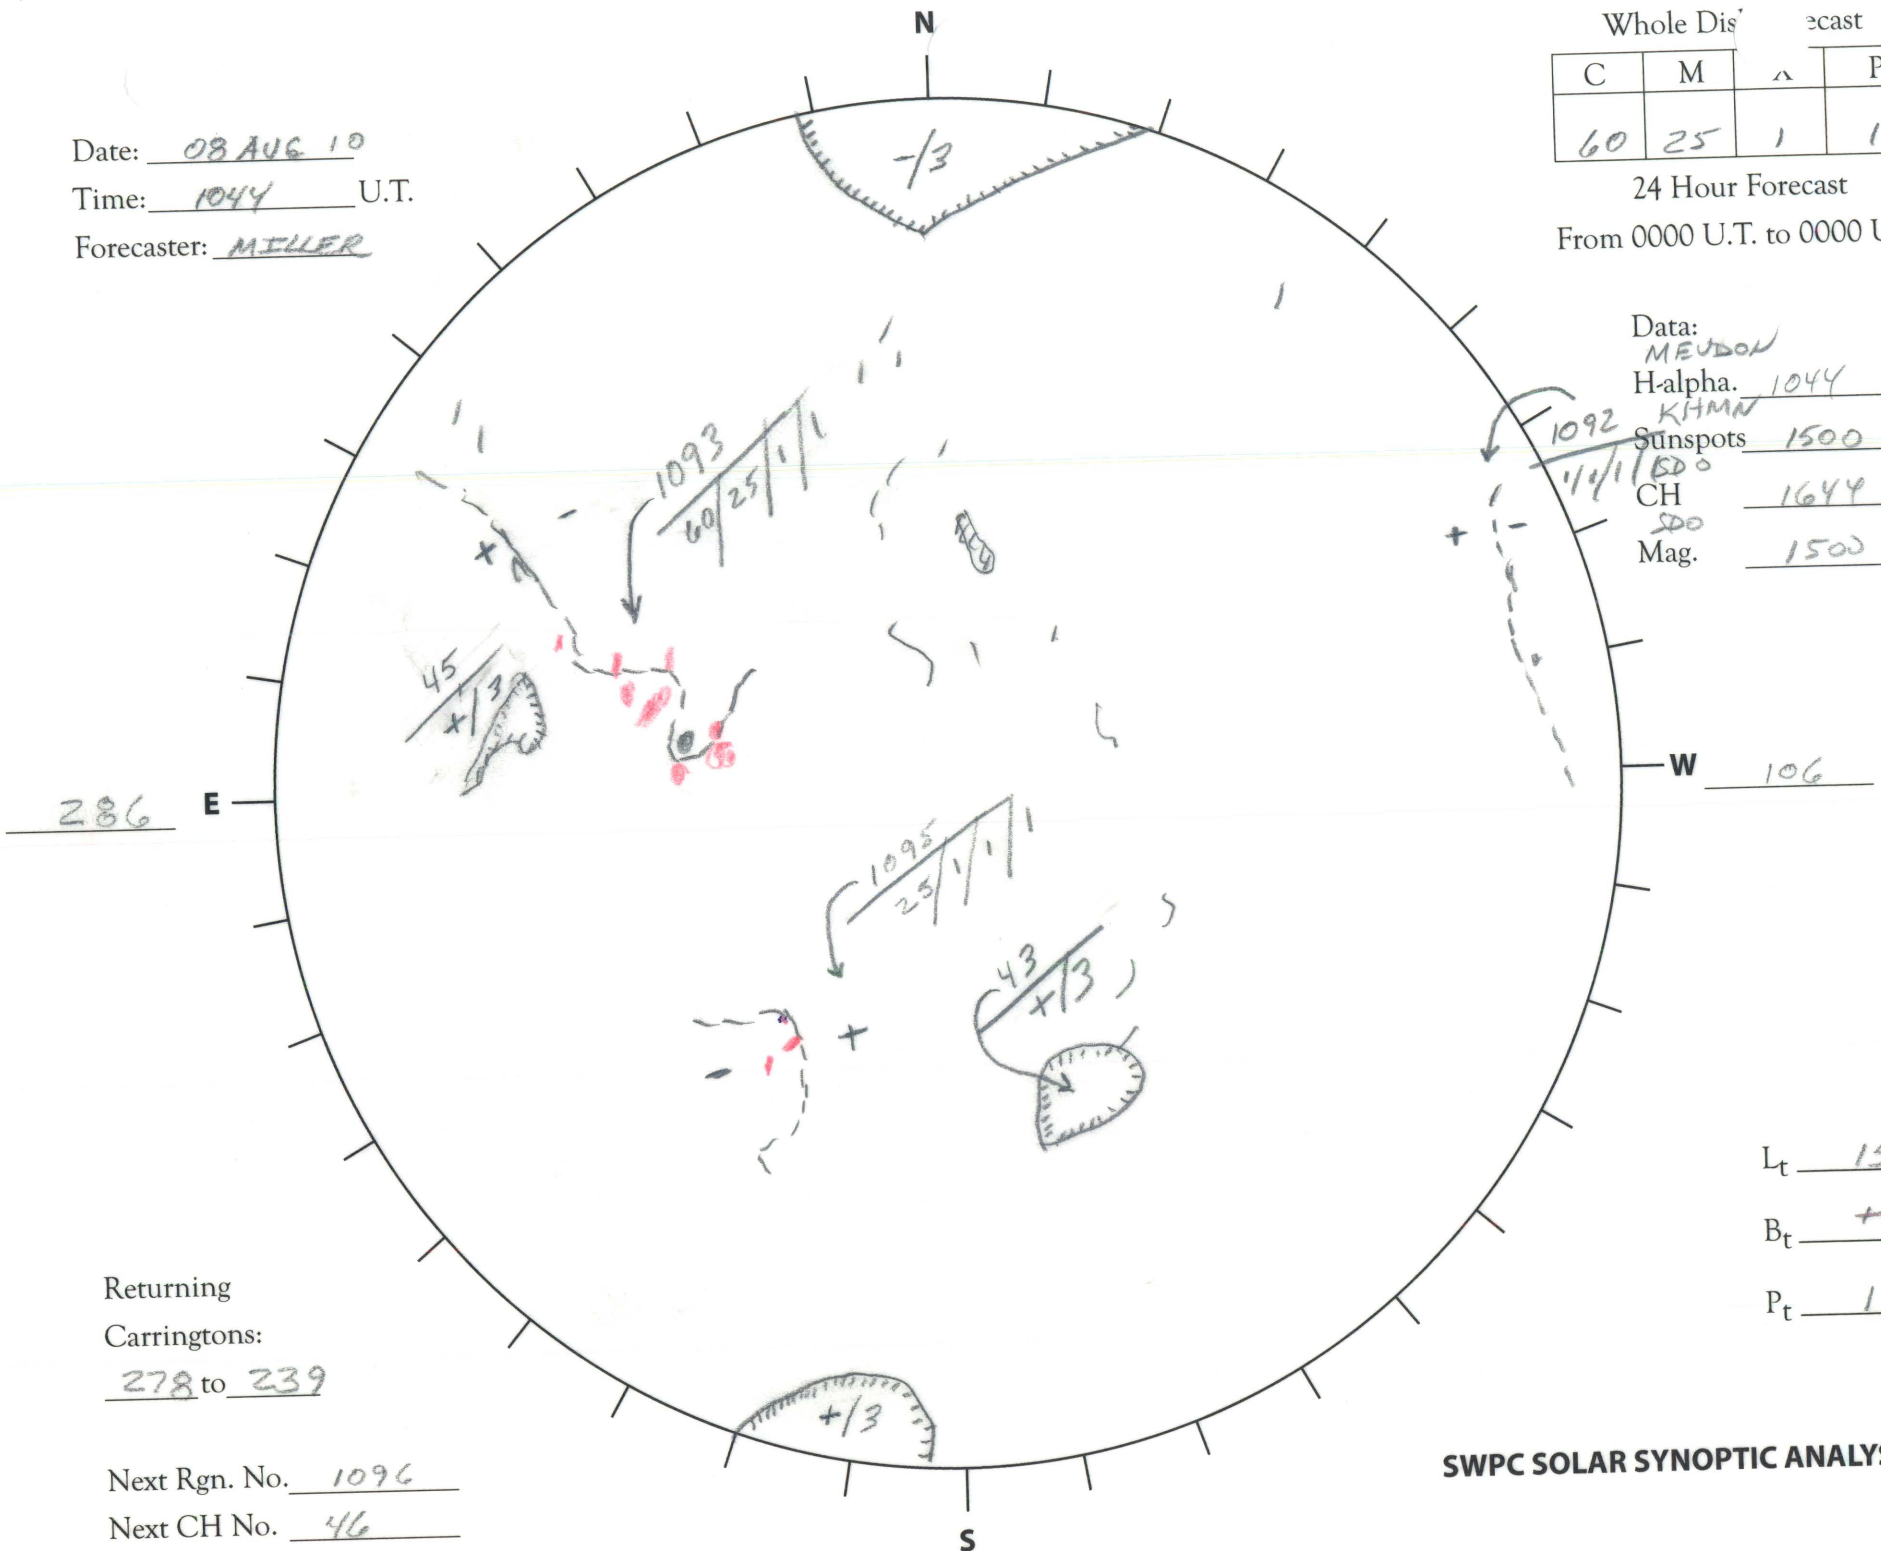

Date: 08 AUG 10
 Time: 1044 U.T.
 Forecaster: MILLER

Whole Dis'		ecast	
C	M	△	P
60	25	1	1

24 Hour Forecast
 From 0000 U.T. to 0000 U.T.

Data:
 MEUDON
 H-alpha. 1044 U.T.
 KHMN
 Sunspots 1500 U.T.
 CH 1644 U.T.
 SDO
 Mag. 1500 U.T.

286 E

W 106

Returning Carringtons:
278 to 239

L_t 15.5
 B_t +6.3
 P_t 13.6

Next Rgn. No. 1096
 Next CH No. 46

SWPC SOLAR SYNOPTIC ANALYSIS