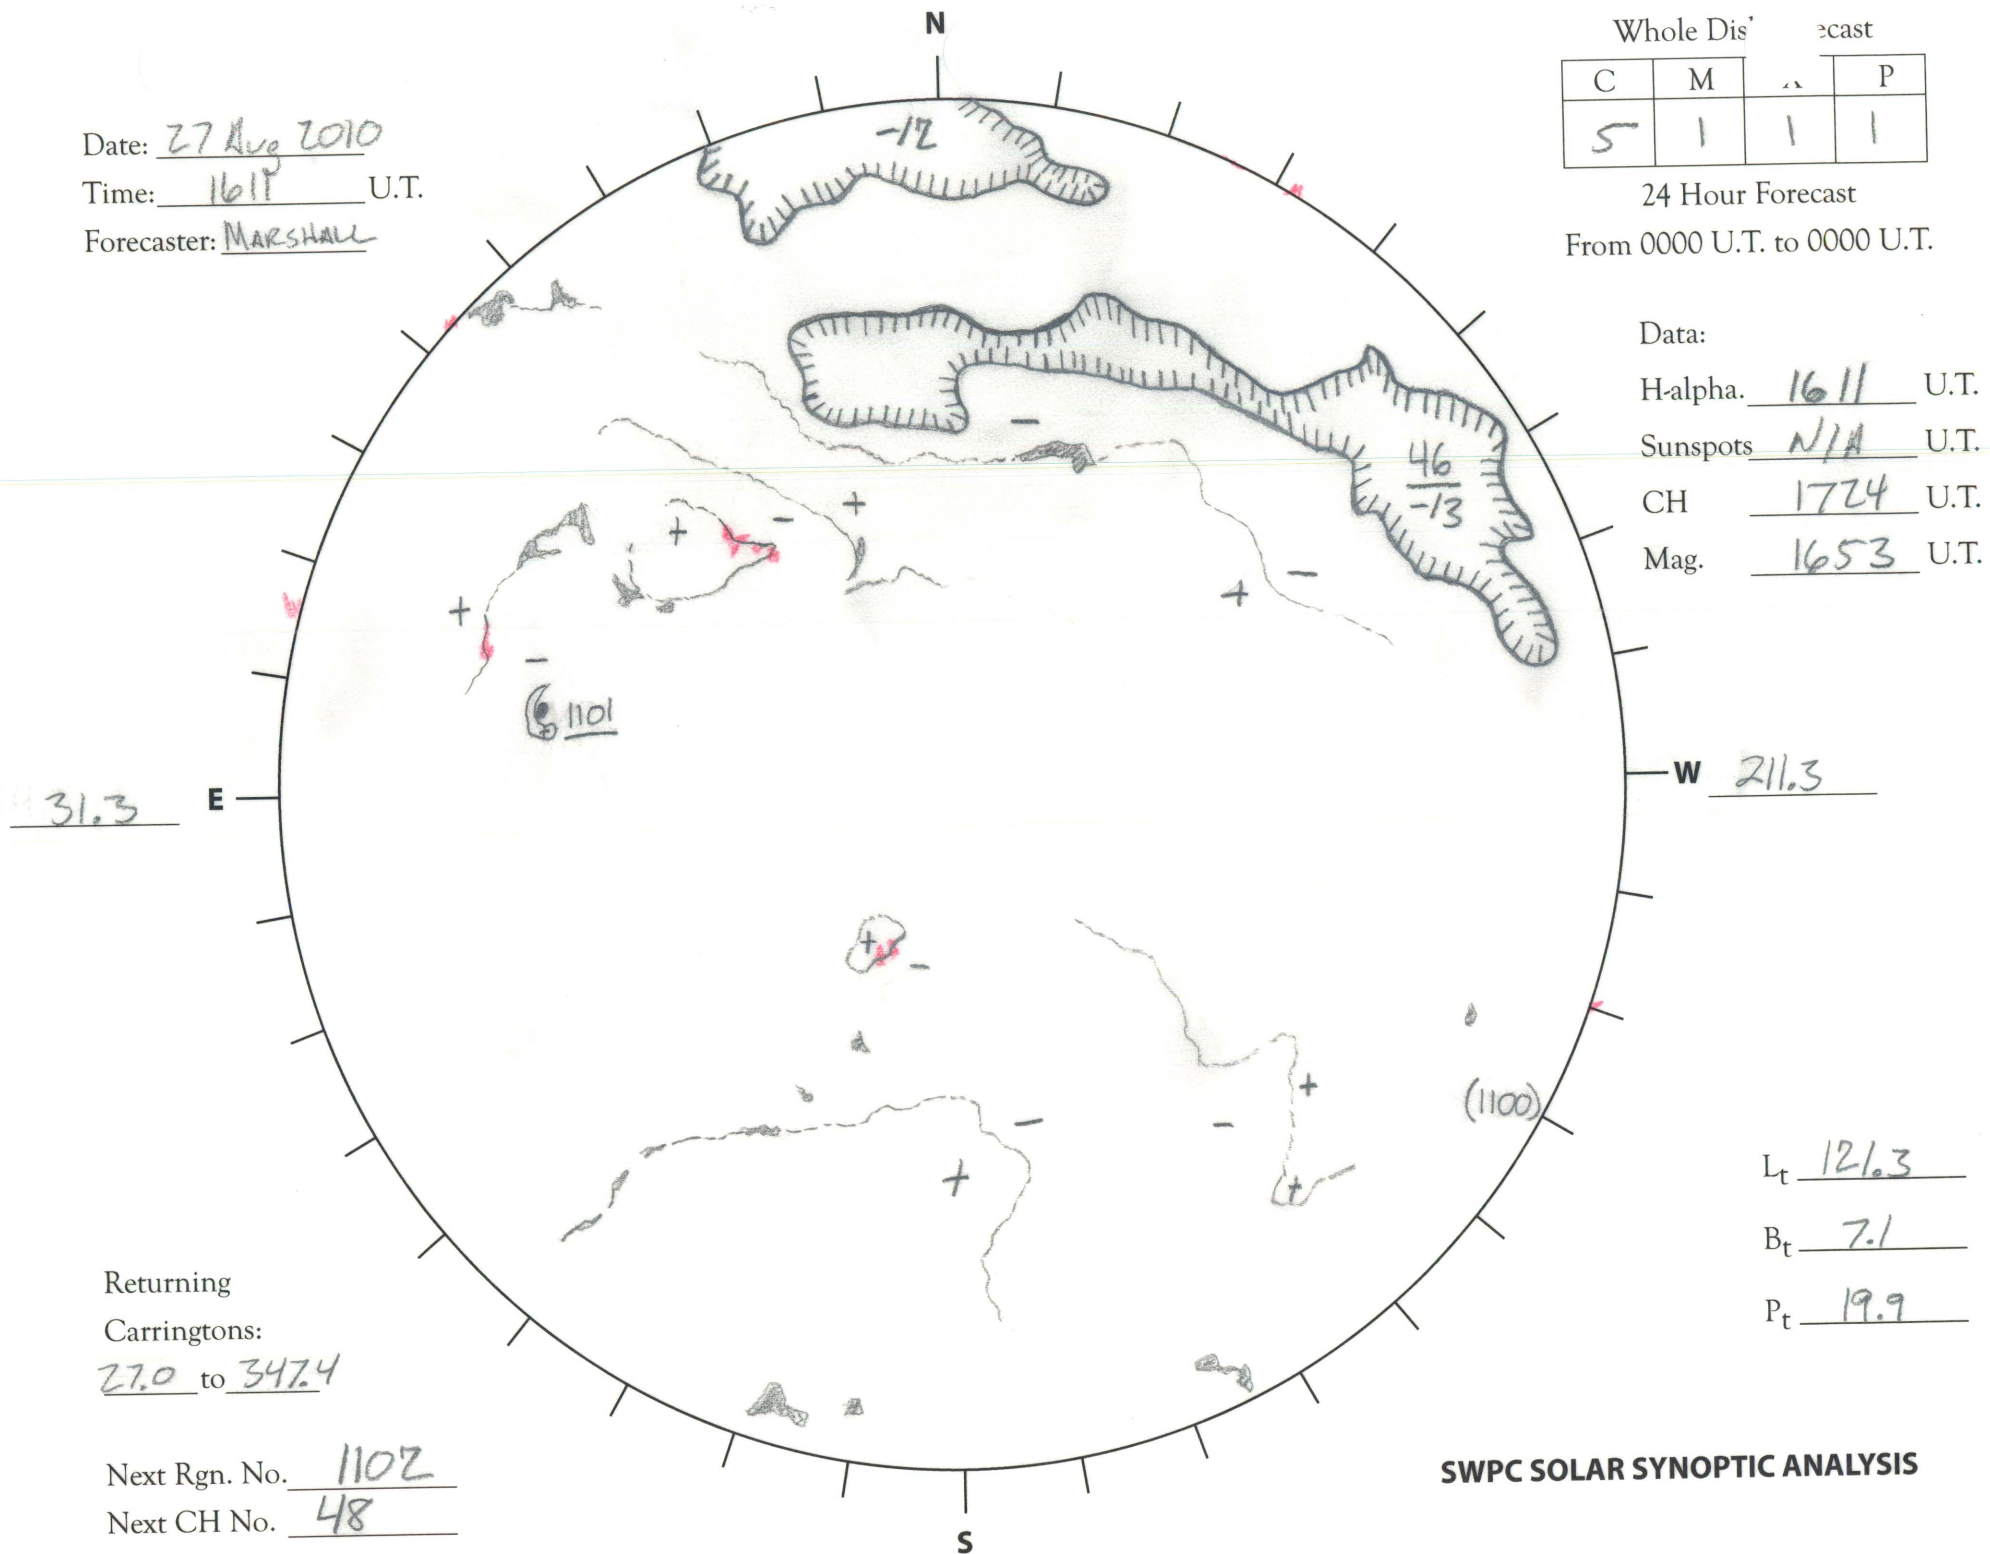

Date: 27 Aug 2010
 Time: 1611 U.T.
 Forecaster: MARSHALL

Whole Disc		East	
C	M	A	P
5	1	1	1

24 Hour Forecast
 From 0000 U.T. to 0000 U.T.

Data:
 H-alpha. 1611 U.T.
 Sunspots N/A U.T.
 CH 1724 U.T.
 Mag. 1653 U.T.

Returning
 Carringtons:
27.0 to 347.4

Next Rgn. No. 1102
 Next CH No. 48

L_t 121.3
 B_t 7.1
 P_t 19.9