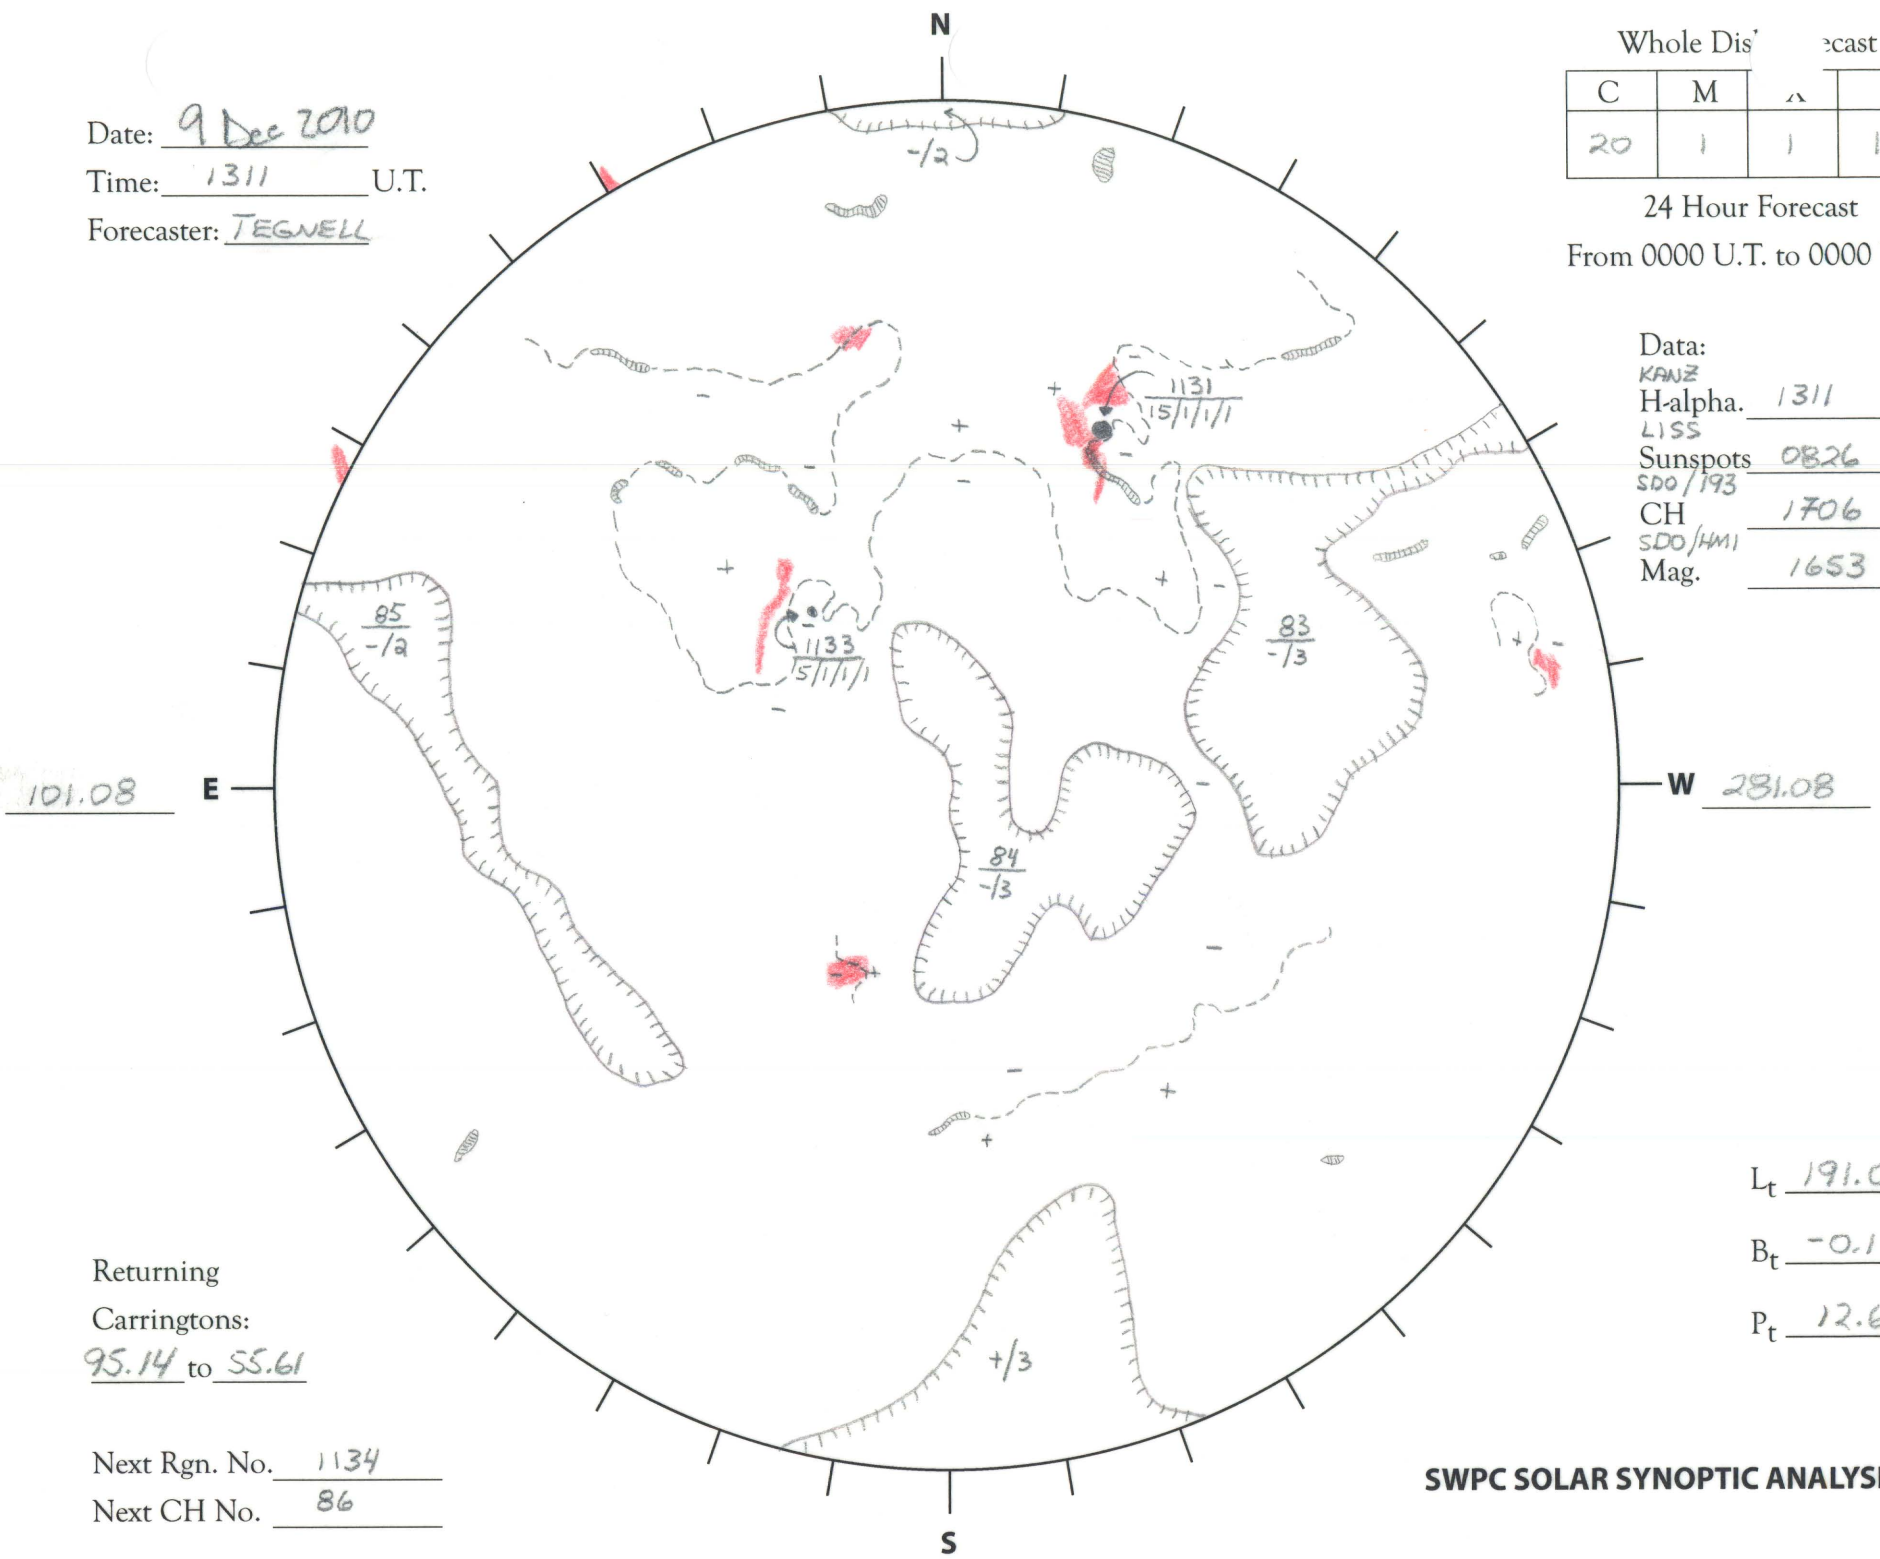

Date: 9 Dec 2010
 Time: 1311 U.T.
 Forecaster: TEGNELL

Whole Dis'		cast	
C	M	Δ	P
20	1	1	1

24 Hour Forecast
 From 0000 U.T. to 0000 U.T.

Data:
 KANZ
 H-alpha. 1311 U.T.
 LISS
 Sunspots 0826 U.T.
 SDO/193
 CH 1706 U.T.
 SDO/HMI
 Mag. 1653 U.T.

Returning
 Carringtons:
95.14 to 55.61

Next Rgn. No. 1134
 Next CH No. 86

L_t 191.08
 B_t -0.18
 P_t 12.67