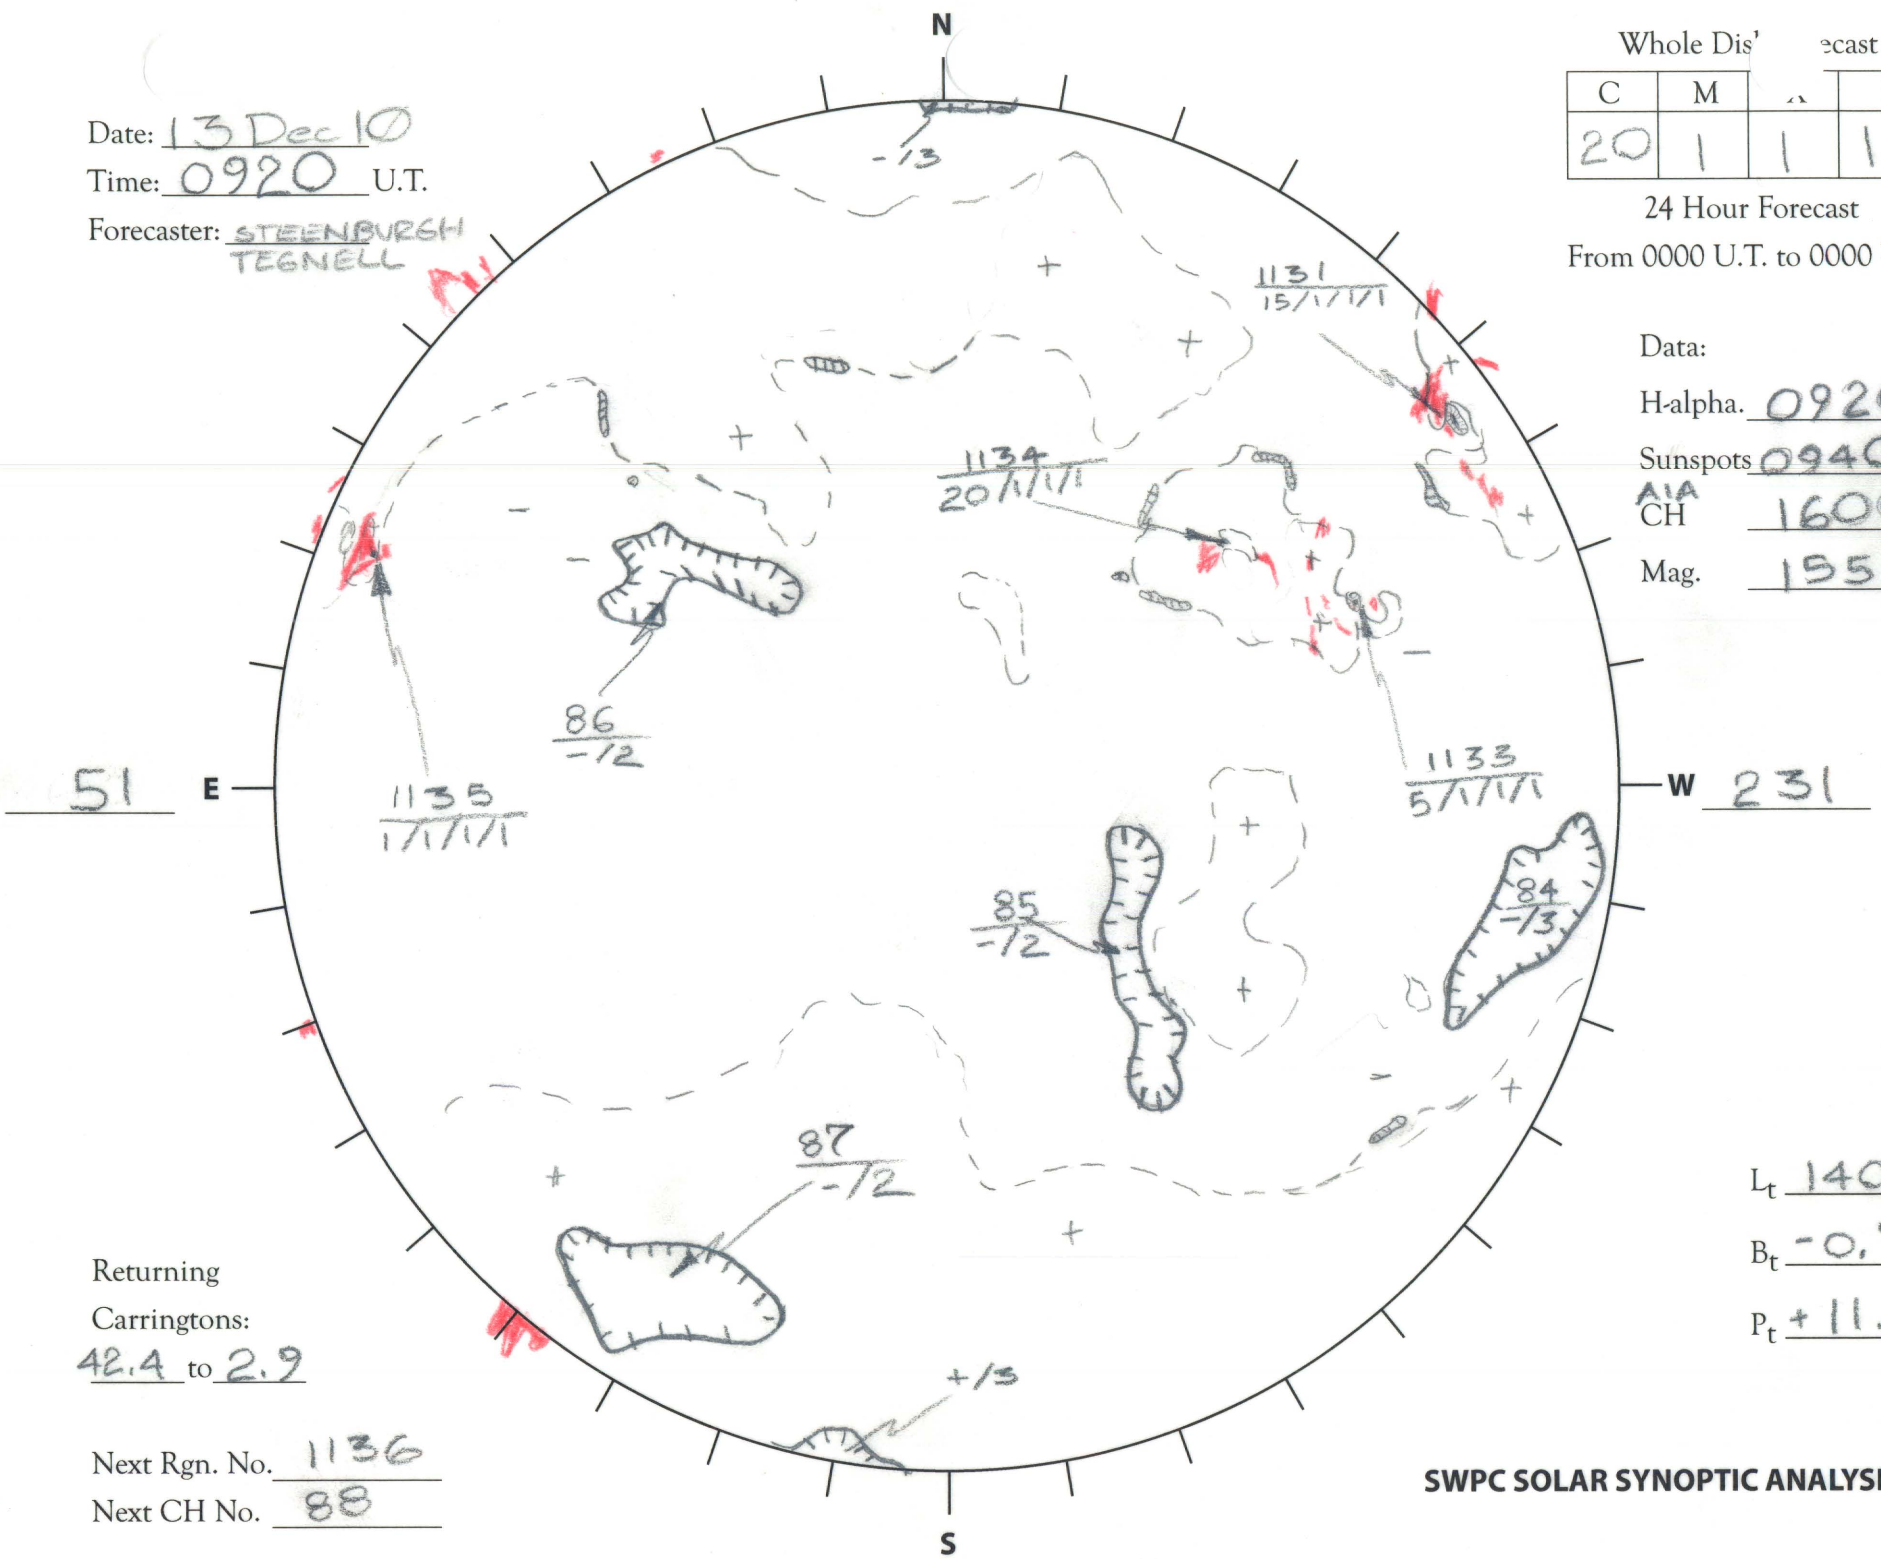

Date: 13 Dec 10

Time: 0920 U.T.

Forecaster: STEENBURGH
TEGNELL

Whole Dis'		e cast	
C	M	A	P
20	1	1	1

24 Hour Forecast
From 0000 U.T. to 0000 U.T.

Data:
H-alpha. 0920 U.T.
Sunspots 0940 U.T.
AIA 1600 U.T.
CH 1553 U.T.
Mag. 1553 U.T.

Returning
Carringtons:
42.4 to 2.9

Next Rgn. No. 1136
Next CH No. 88

L_t 140.5
 B_t -0.7
 P_t +11.0