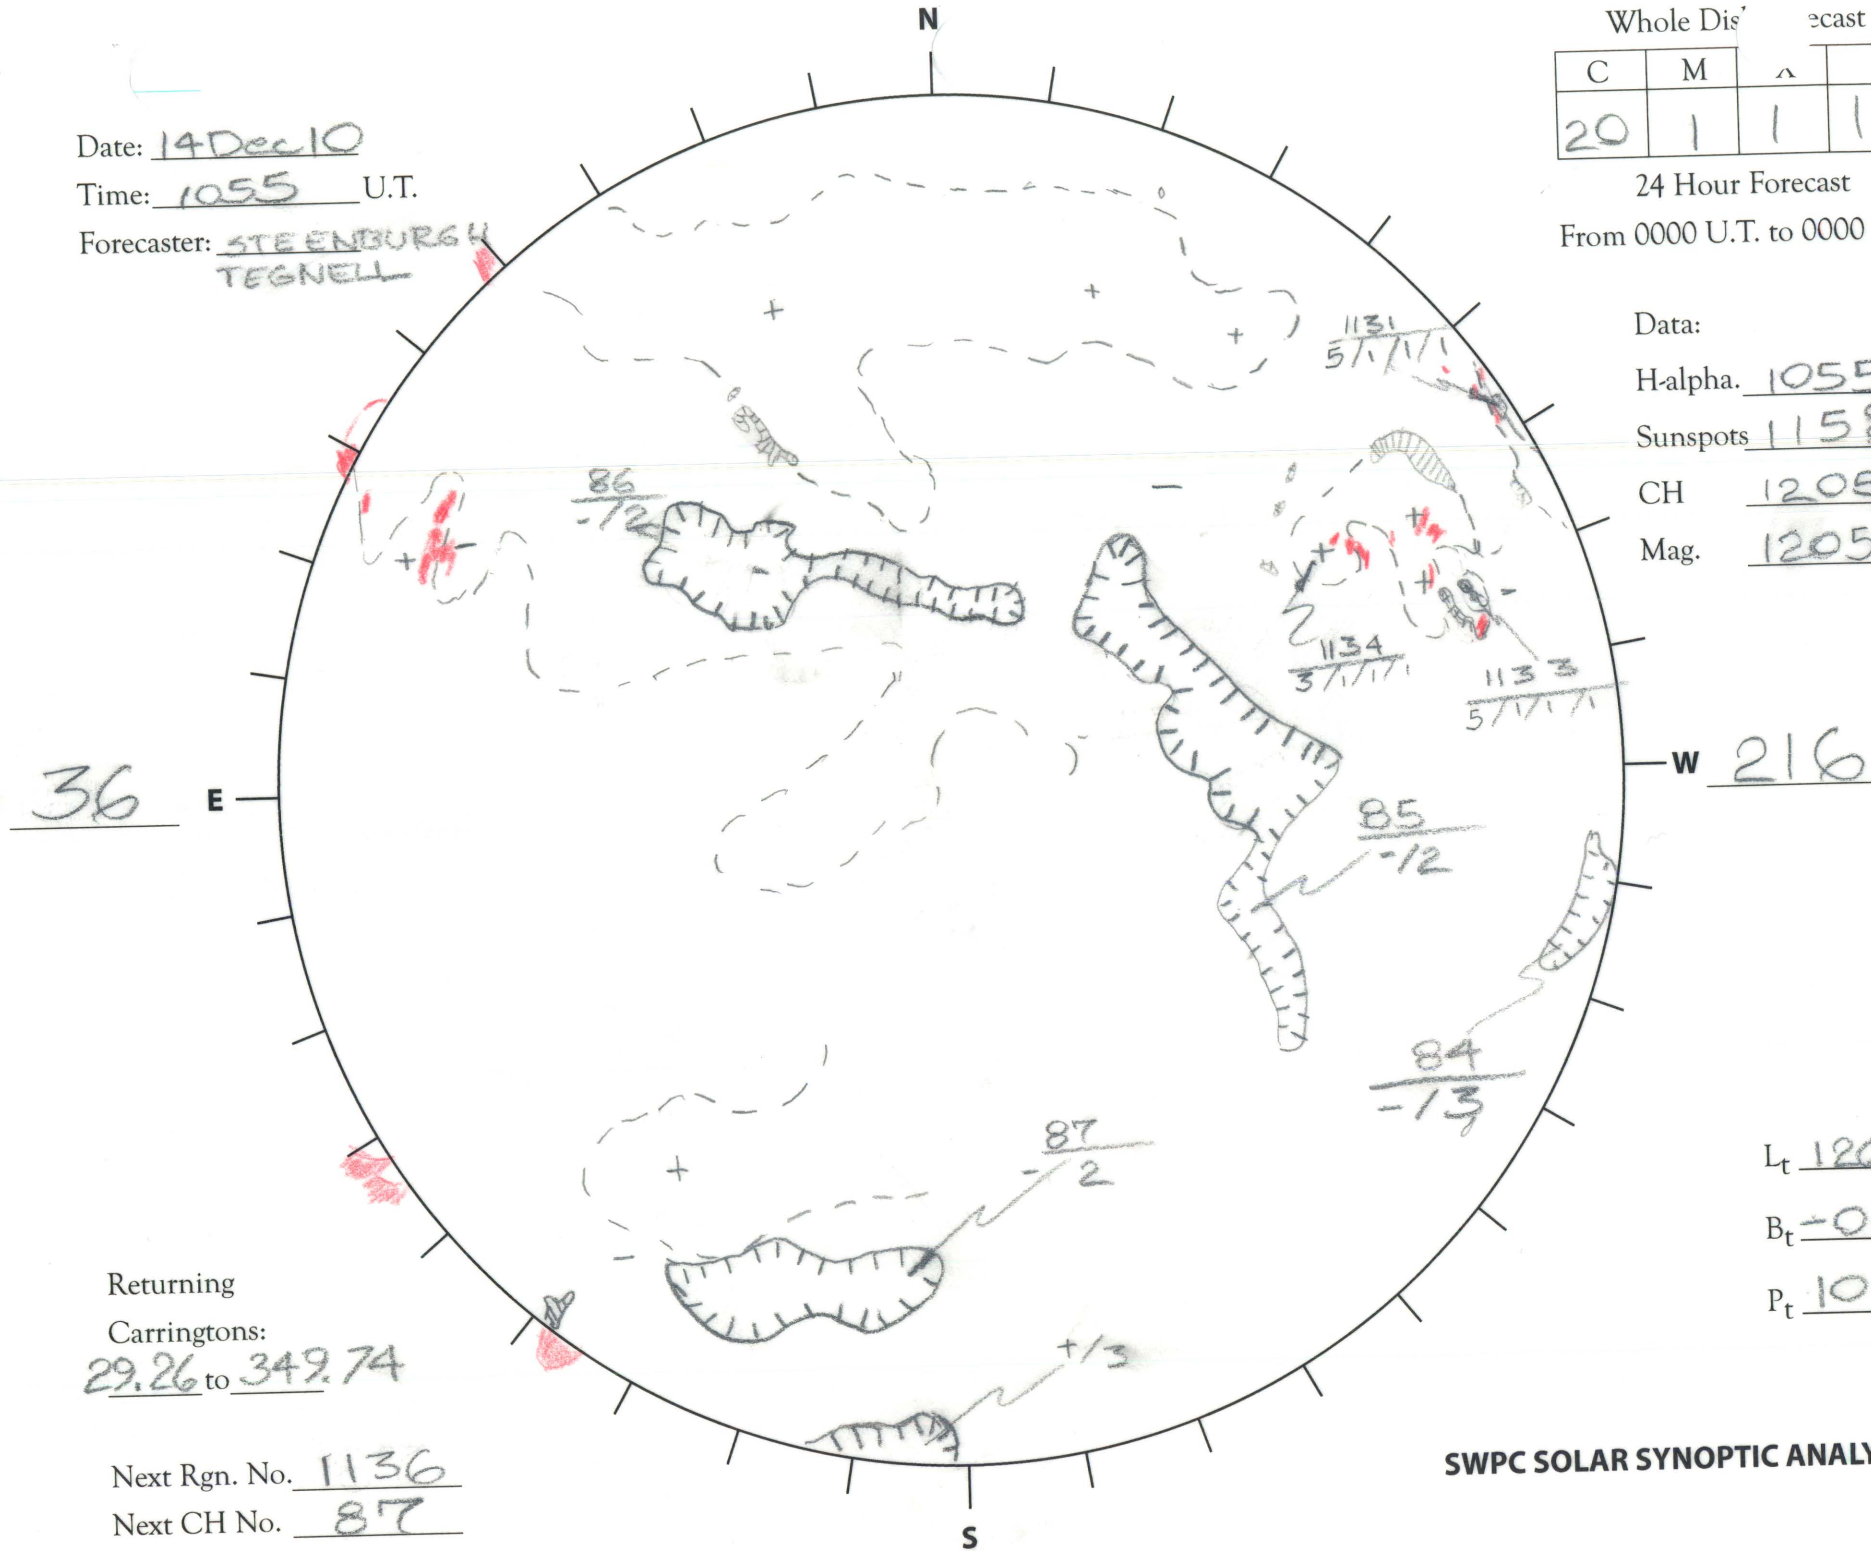

Date: 14 Dec 10  
 Time: 1055 U.T.  
 Forecaster: STEENBURGH  
TEGNELL

Whole Disc		East	
C	M	A	P
20	1	1	1

24 Hour Forecast  
 From 0000 U.T. to 0000 U.T.

Data:  
 H-alpha. 1055 U.T.  
 Sunspots 1158 U.T.  
 CH 1205 U.T.  
 Mag. 1205 U.T.

Returning  
 Carringtons:  
29.26 to 349.74

Next Rgn. No. 1136  
 Next CH No. 87

$L_t$  126.44  
 $B_t$  -0.81  
 $P_t$  10.51