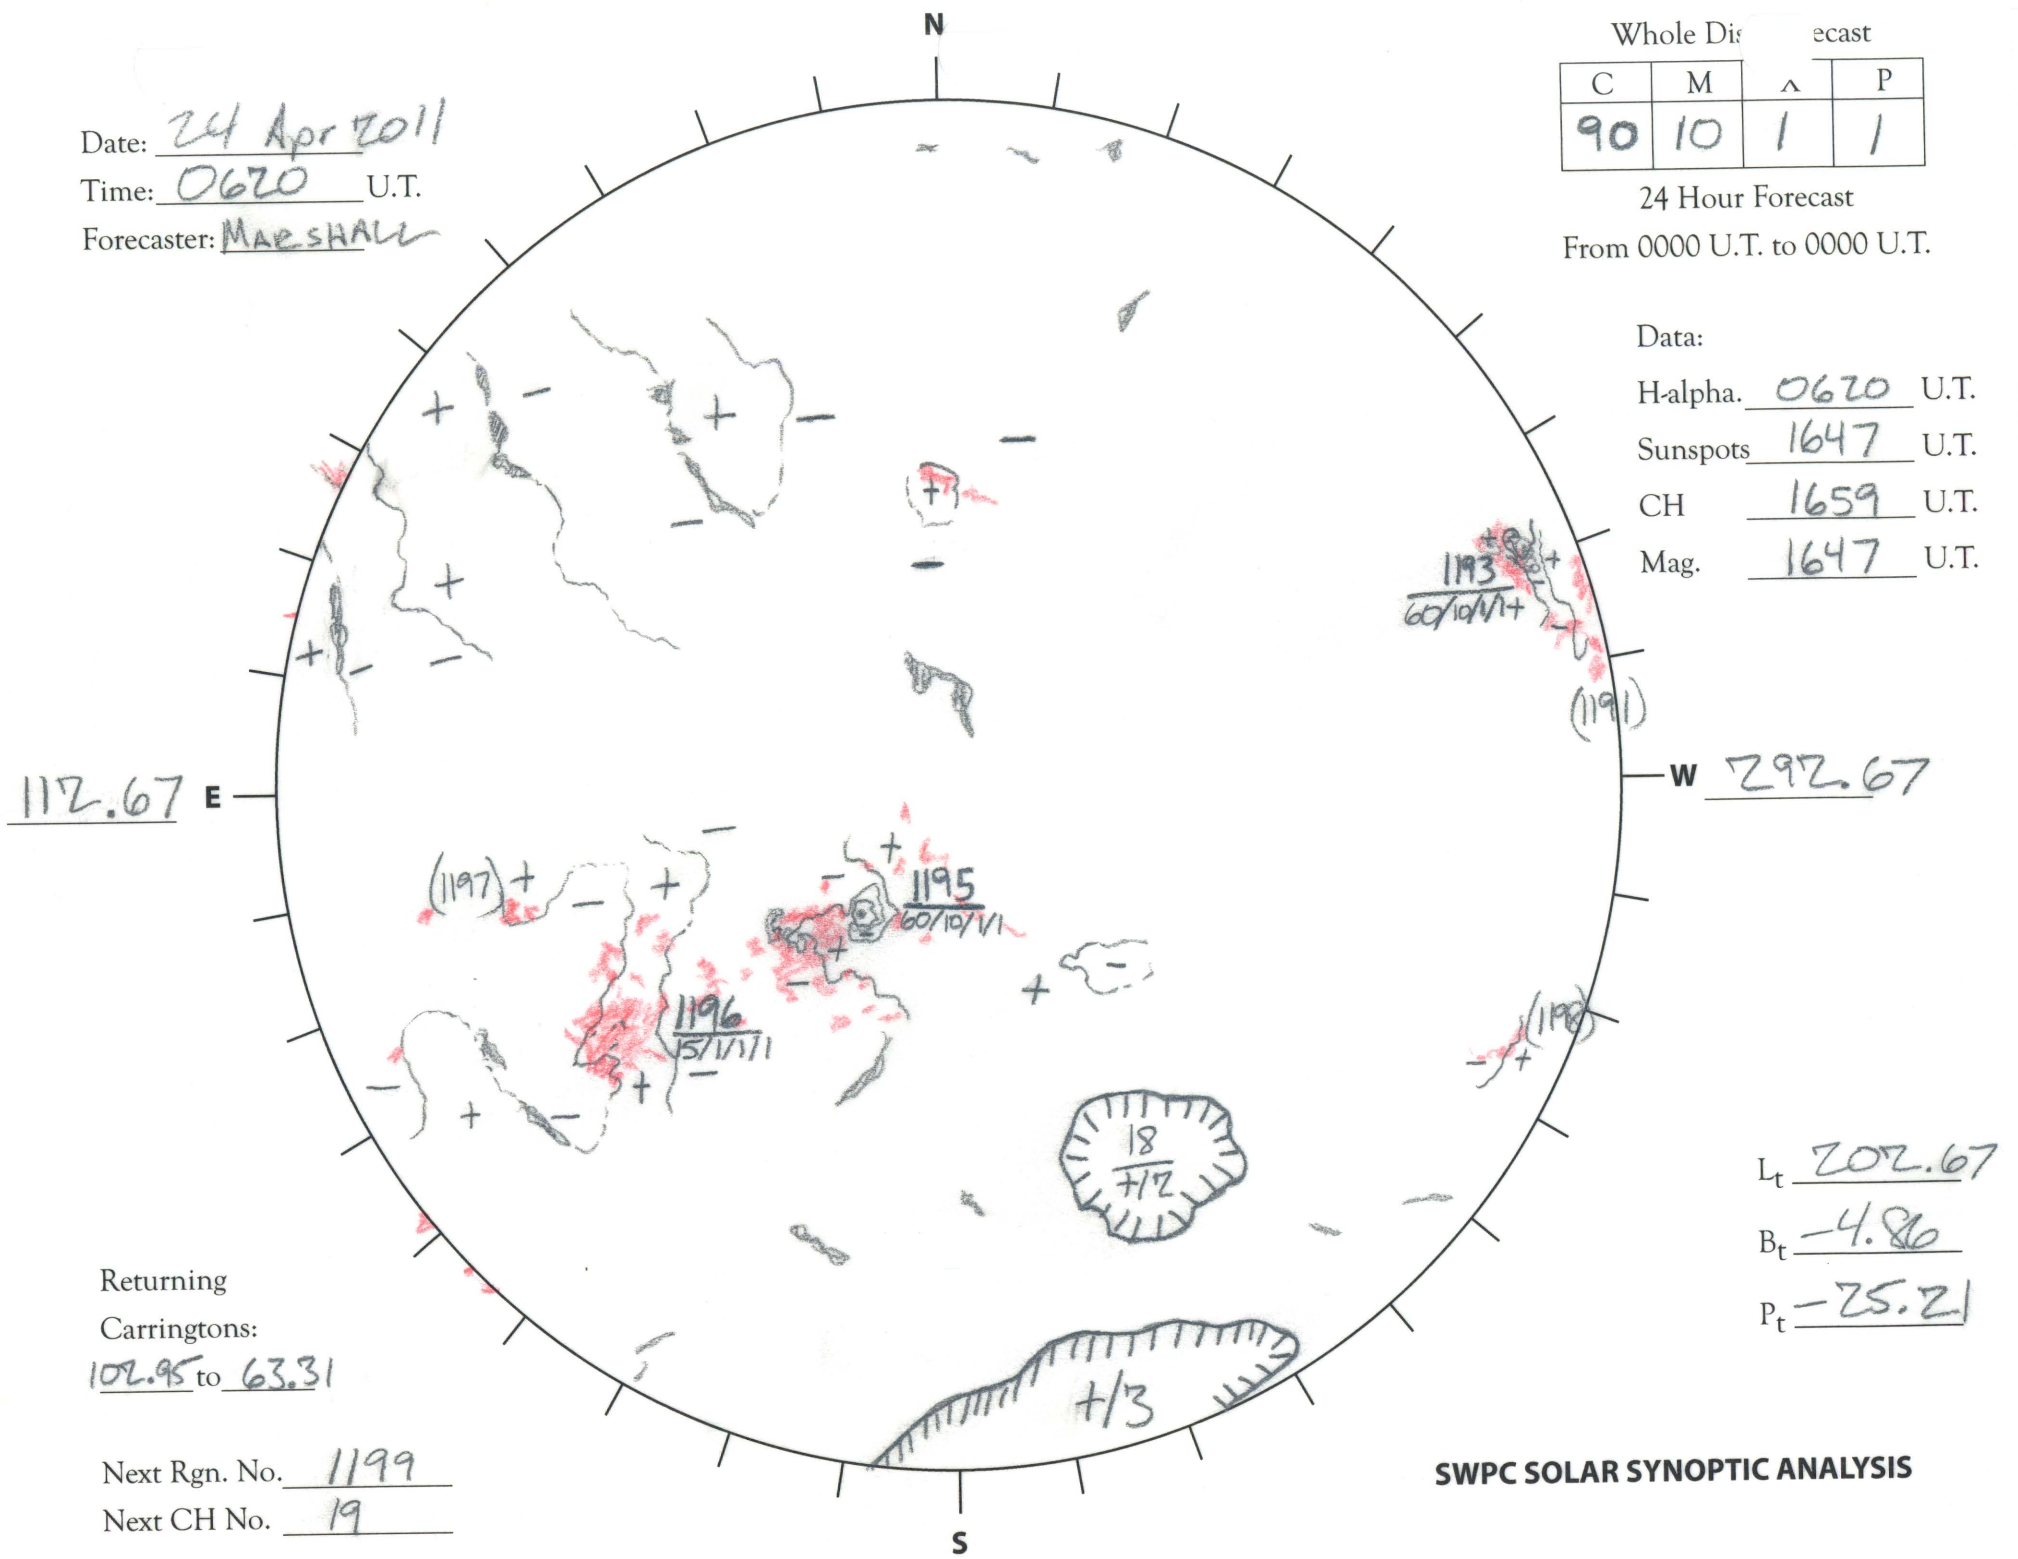

Date: 24 Apr 2011
 Time: 0620 U.T.
 Forecaster: MARSHALL

Whole Disc		ecast	
C	M	Δ	P
90	10	1	1

24 Hour Forecast
 From 0000 U.T. to 0000 U.T.

Data:
 H-alpha. 0620 U.T.
 Sunspots 1647 U.T.
 CH 1659 U.T.
 Mag. 1647 U.T.

Returning Carringtons:
102.95 to 63.31

Next Rgn. No. 1199
 Next CH No. 19

SWPC SOLAR SYNOPTIC ANALYSIS