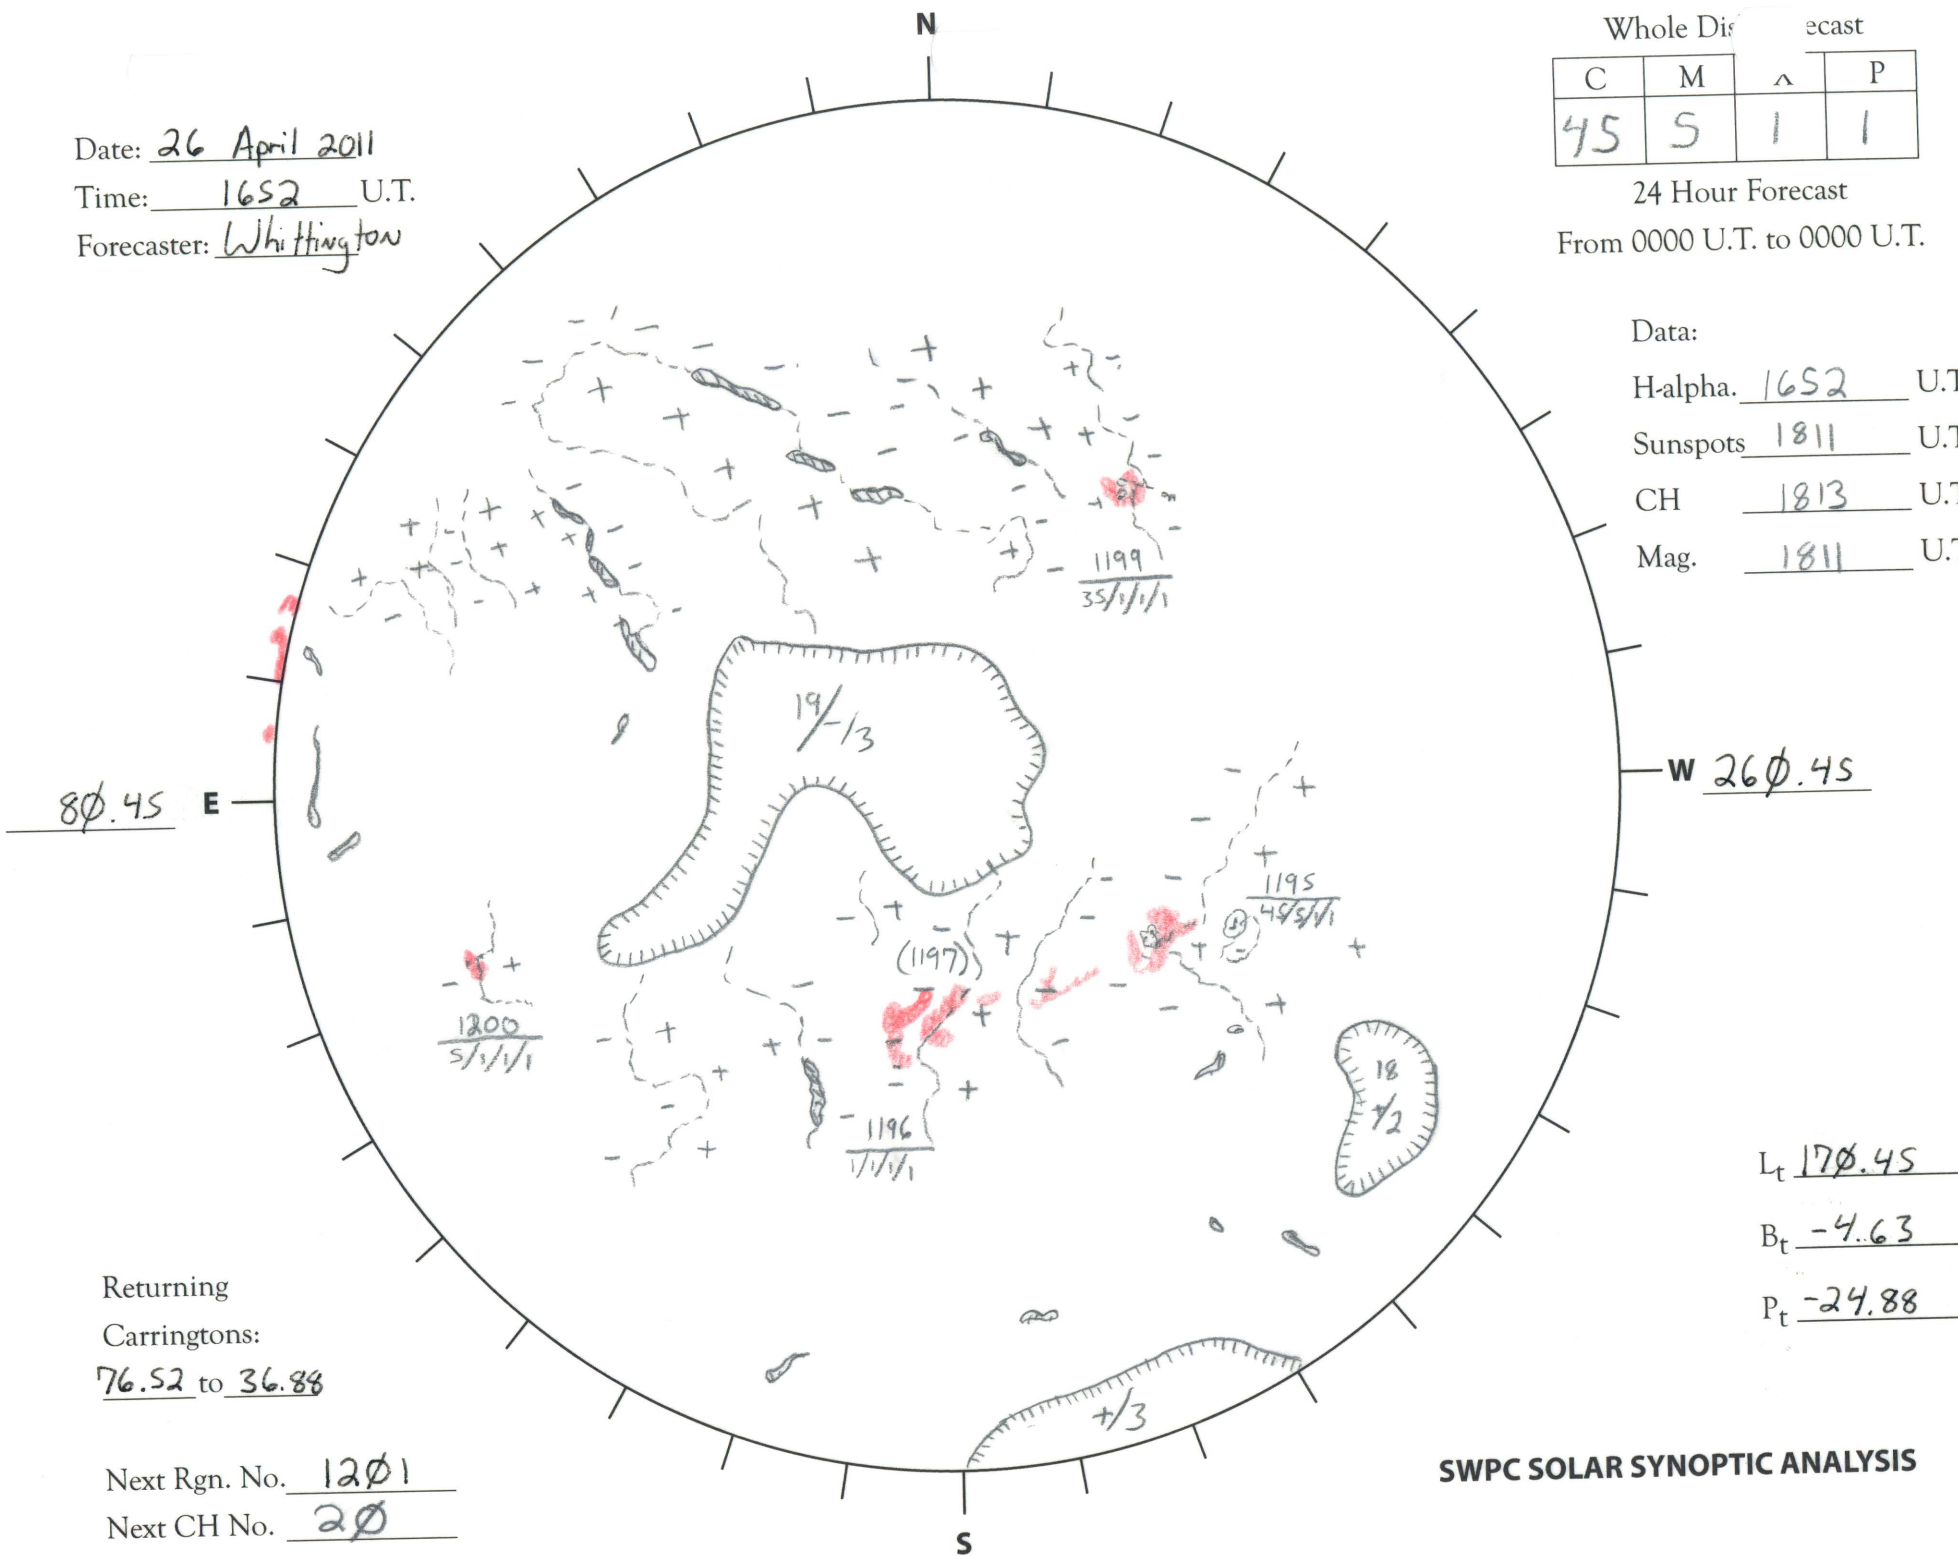

Date: 26 April 2011
 Time: 1652 U.T.
 Forecaster: Whittington

Whole Disc		ecast	
C	M	^	P
45	5	1	1

24 Hour Forecast
 From 0000 U.T. to 0000 U.T.

Data:
 H-alpha. 1652 U.T.
 Sunspots 1811 U.T.
 CH 1813 U.T.
 Mag. 1811 U.T.

Returning
 Carringtons:
76.52 to 36.88

Next Rgn. No. 1201
 Next CH No. 20

L_t 170.45
 B_t -4.63
 P_t -24.88

SWPC SOLAR SYNOPTIC ANALYSIS