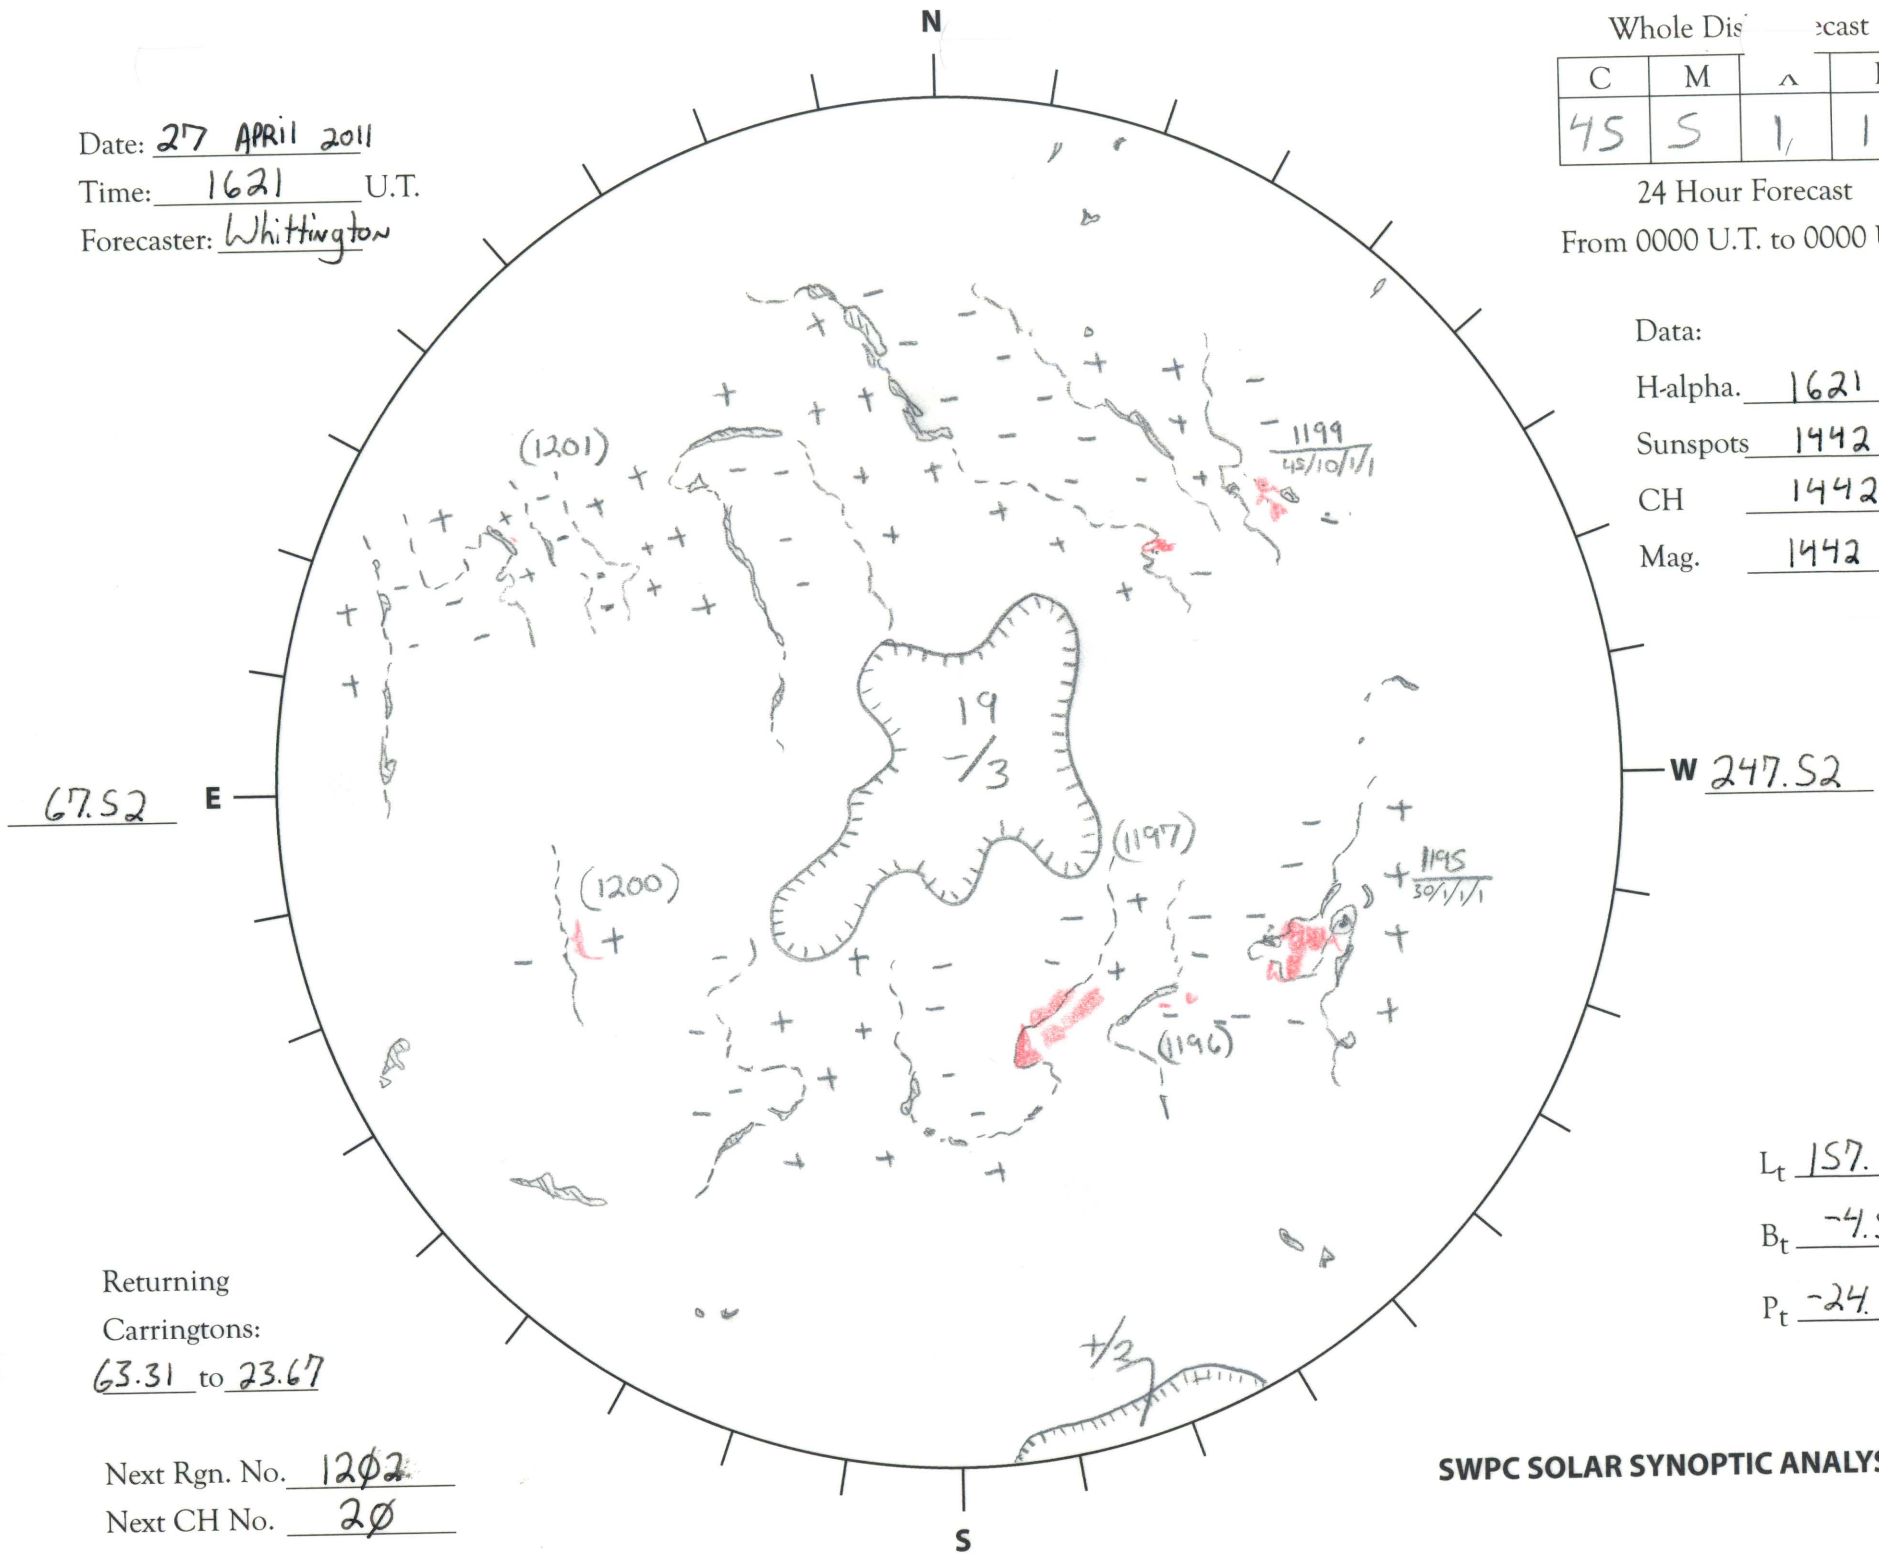

Date: 27 APRIL 2011
 Time: 1621 U.T.
 Forecaster: Whittington

Whole Disk Forecast			
C	M	A	P
45	5	1	1

24 Hour Forecast
 From 0000 U.T. to 0000 U.T.

Data:
 H-alpha. 1621 U.T.
 Sunspots 1442 U.T.
 CH 1442 U.T.
 Mag. 1442 U.T.

Returning
 Carringtons:
63.31 to 23.67

Next Rgn. No. 1202
 Next CH No. 20

L_t 157.52
 B_t -4.54
 P_t -24.74