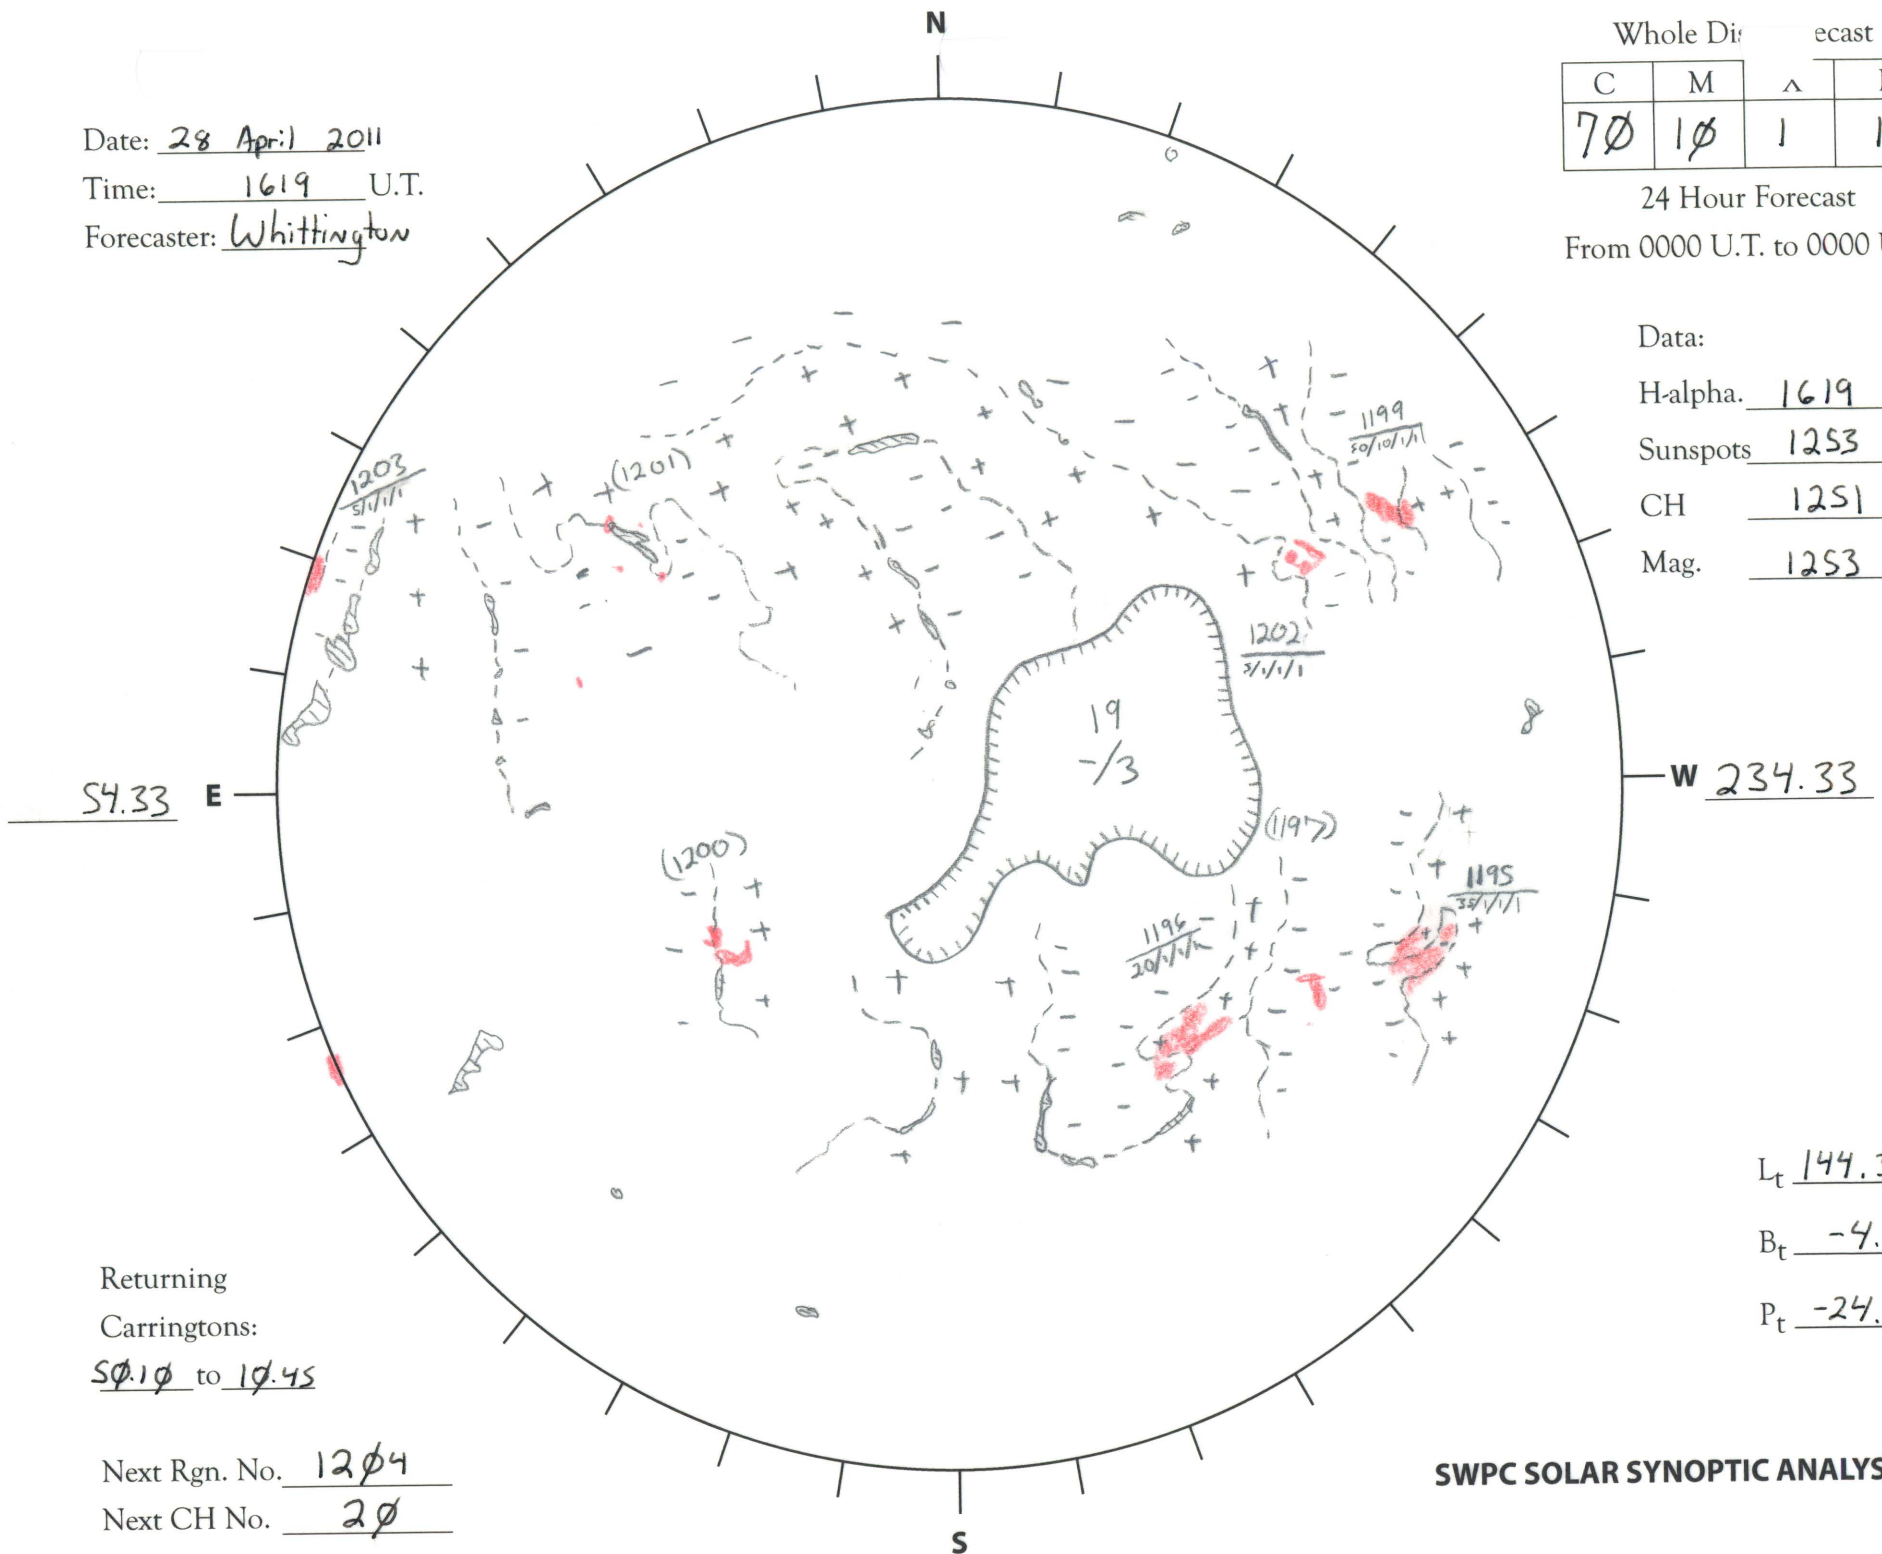

Date: 28 April 2011  
 Time: 1619 U.T.  
 Forecaster: Whittington

Whole Disc		Ecast	
C	M	Δ	P
70	10	1	1

24 Hour Forecast  
 From 0000 U.T. to 0000 U.T.

Data:  
 H-alpha. 1619 U.T.  
 Sunspots 1253 U.T.  
 CH 1251 U.T.  
 Mag. 1253 U.T.

Returning  
 Carringtons:  
50.10 to 10.45

Next Rgn. No. 1204  
 Next CH No. 20

$L_t$  144.33  
 $B_t$  -4.44  
 $P_t$  -24.59