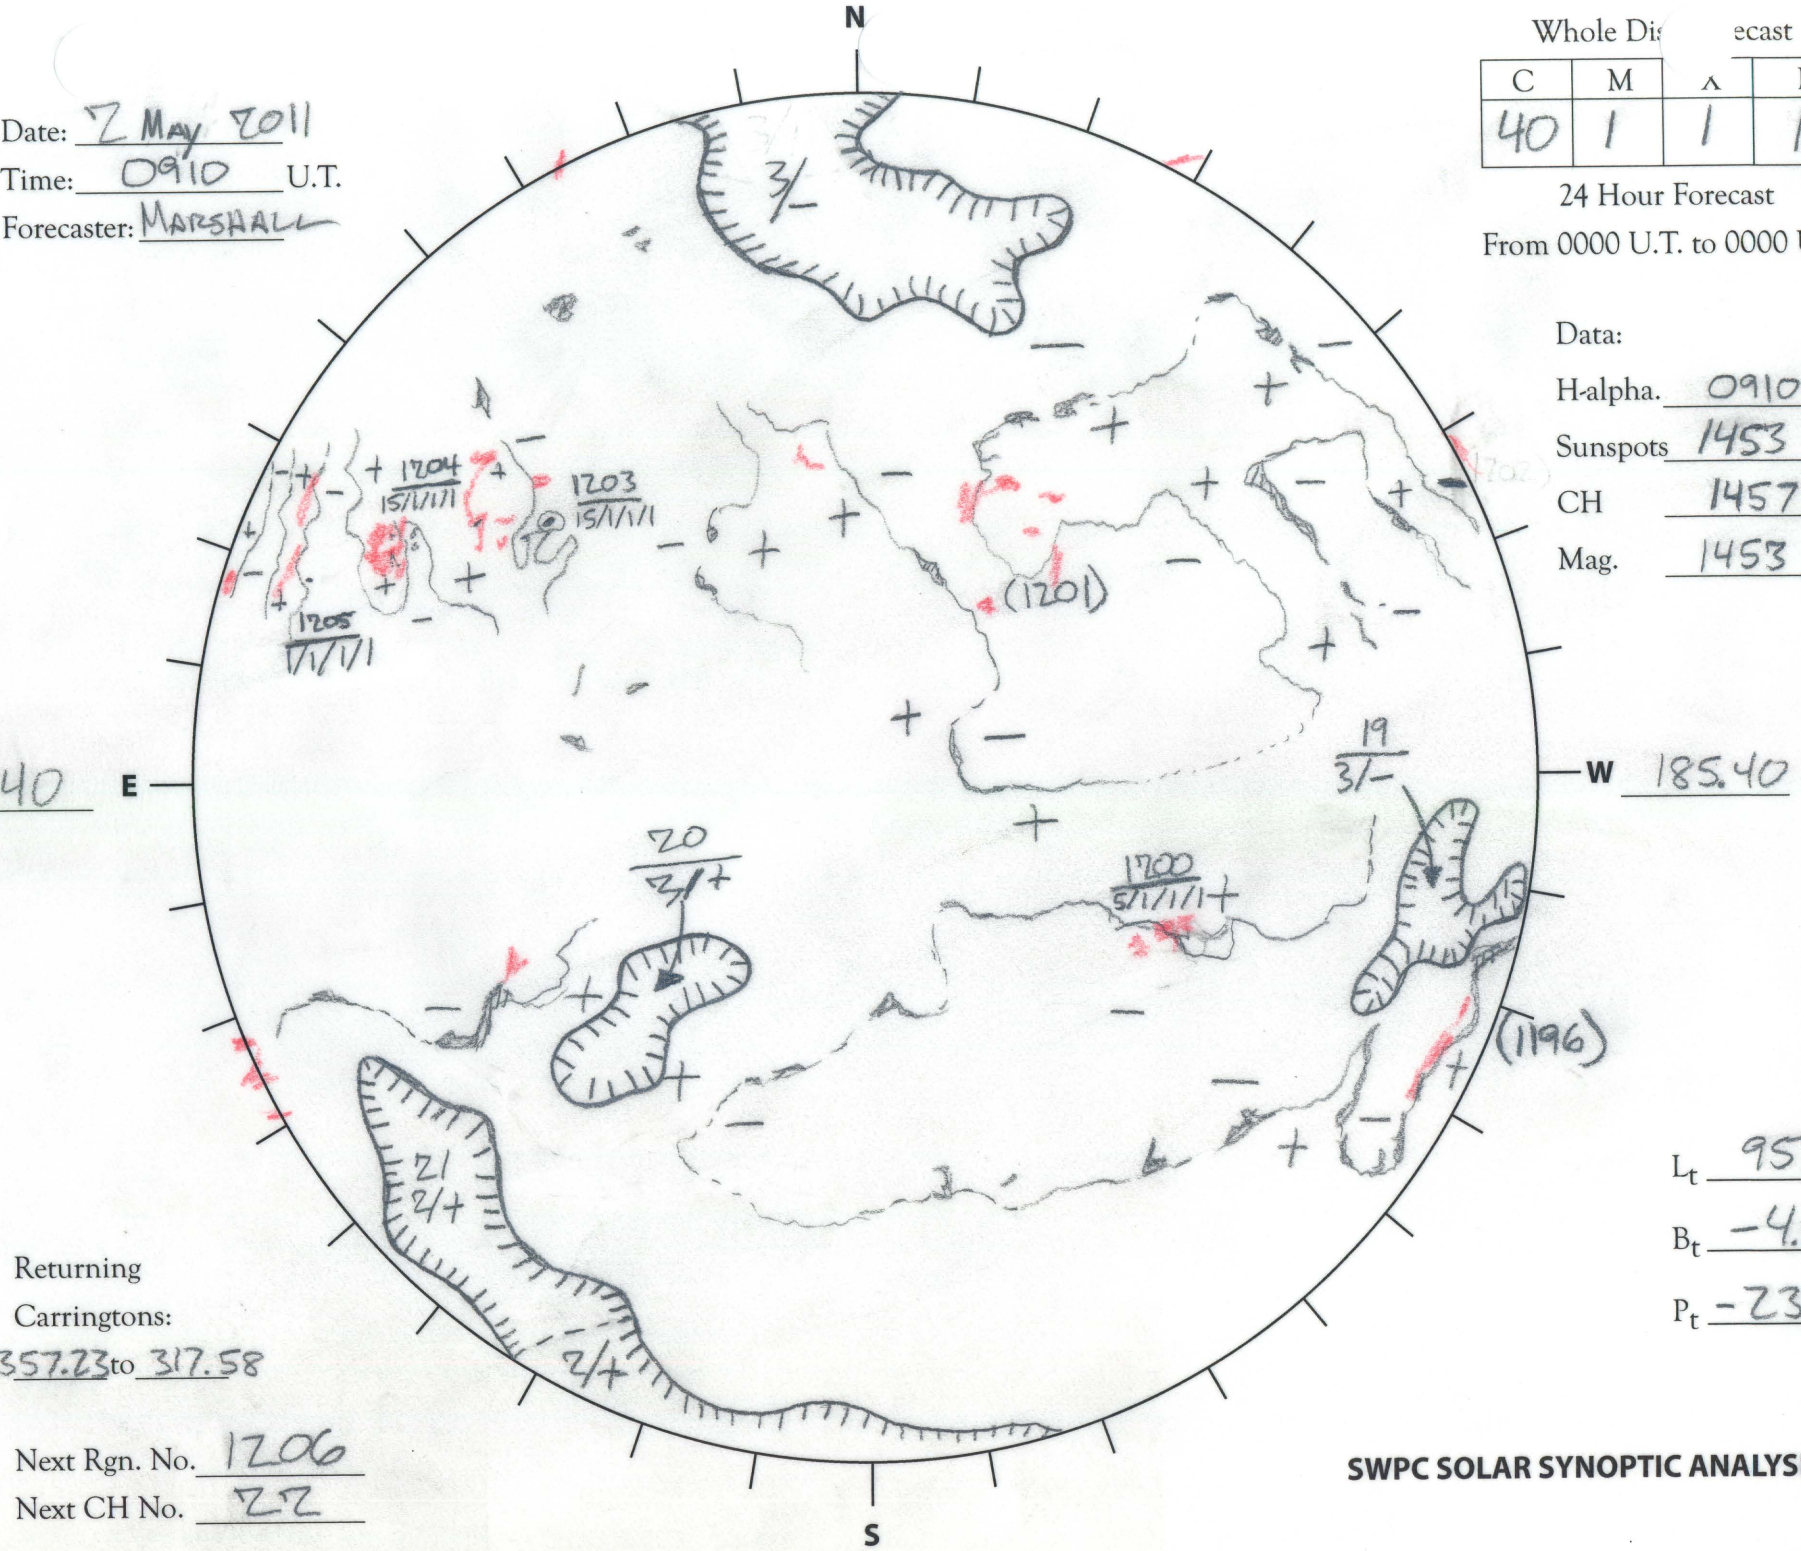

Whole Disc		East	
C	M	Δ	P
40	1	1	1

24 Hour Forecast
From 0000 U.T. to 0000 U.T.

Data:
H-alpha. 0910 U.T.
Sunsports 1453 U.T.
CH 1457 U.T.
Mag. 1453 U.T.

Date: 2 May 2011
Time: 0910 U.T.
Forecaster: MARSHALL

Returning Carringtons:
357.23 to 317.58

Next Rgn. No. 1206
Next CH No. 22

L_t 95.40
 B_t -4.08
 P_t -23.95