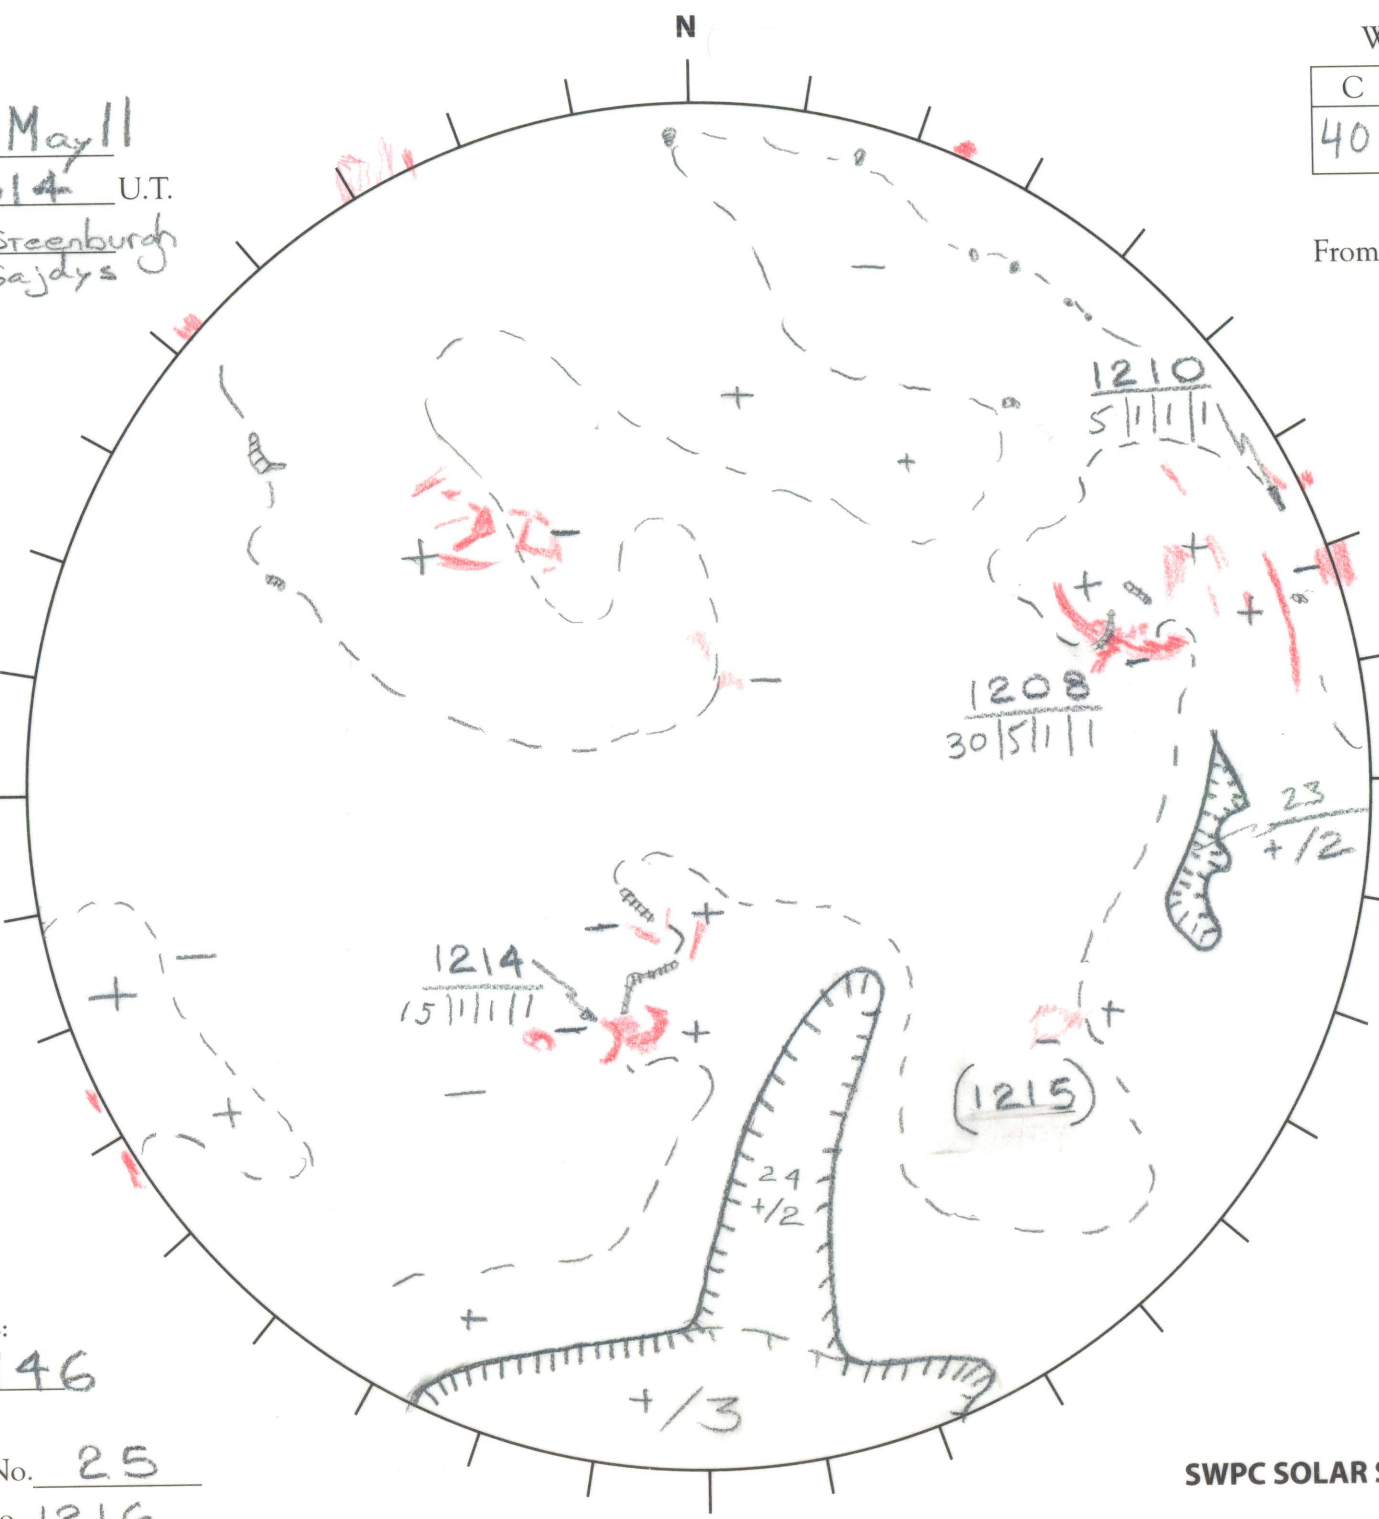

Date: 15 May 11
 Time: 1314 U.T.
 Forecaster: Steenburgh
Gajdys

| Whole Disk | | East | |
|------------|---|------|---|
| C | M | X | P |
| 40 | 5 | 1 | 1 |

24 Hour Forecast
 From 0000 U.T. to 0000 U.T.

Data:
 H-alpha. 1314 U.T.
 Sunspots _____ U.T.
 CH 1315 U.T.
 Mag. 1323 U.T.

191.3 E

W 11.3

Returning
 Carringtons:
185 to 146

Next Rgn. No. 25
 Next CH No. 1216

L_t 281.3
 B_t -2.7
 P_t -20.9