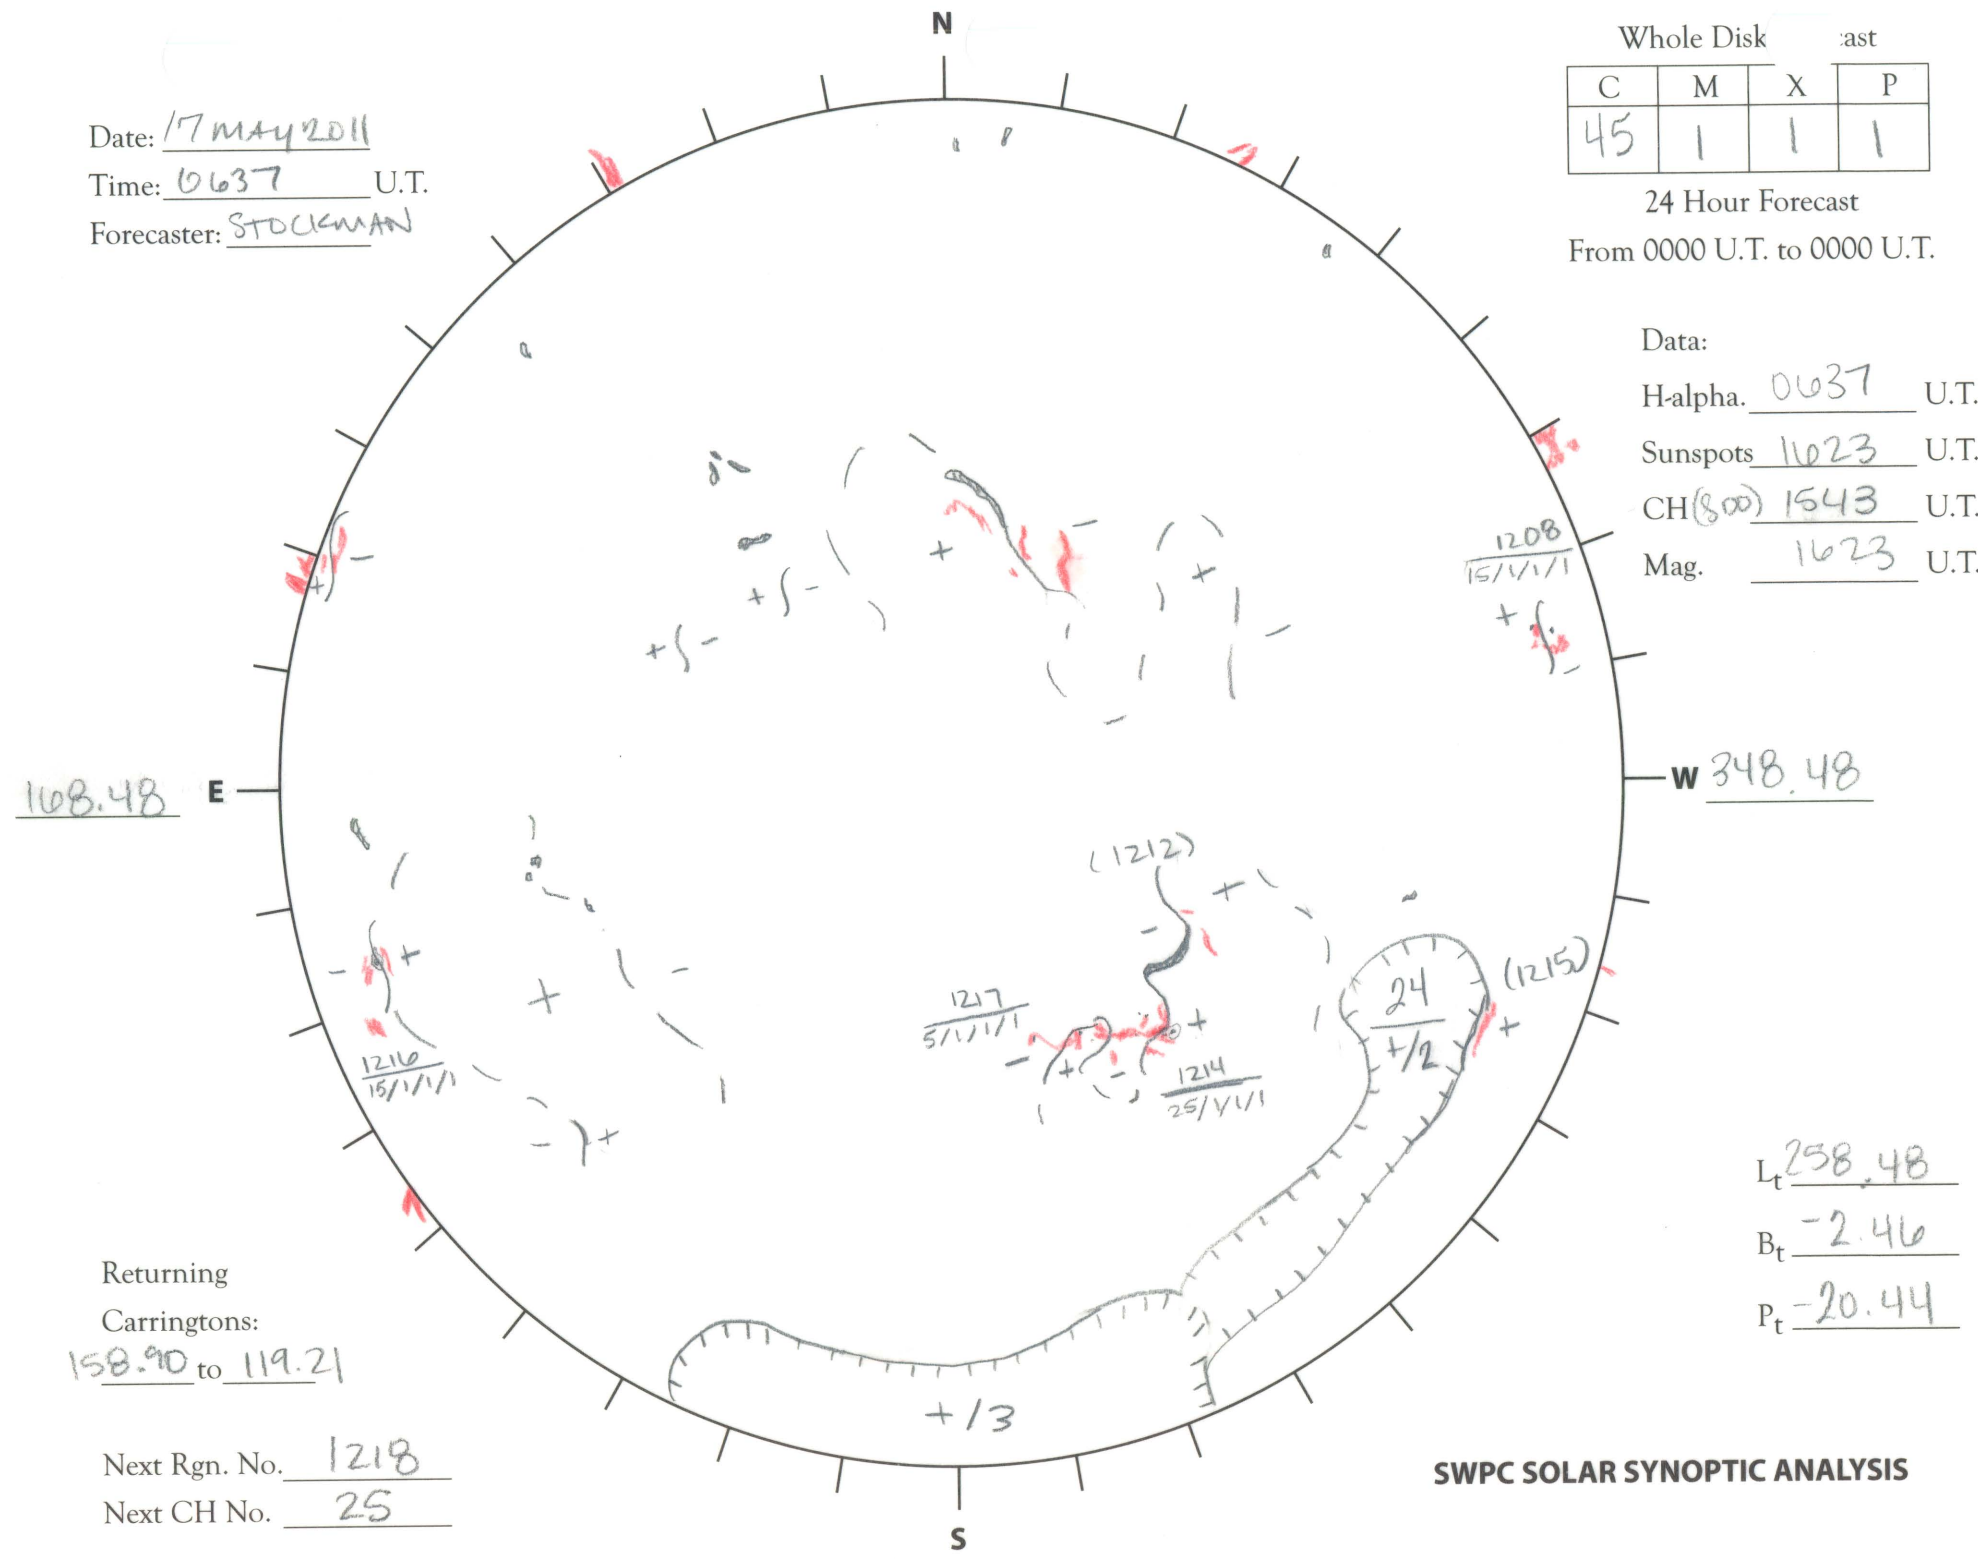

Date: 17 MAY 2011
 Time: 0637 U.T.
 Forecaster: STOCKMAN

Whole Disk				Cast
C	M	X	P	
45	1	1	1	

24 Hour Forecast
 From 0000 U.T. to 0000 U.T.

Data:
 H-alpha. 0637 U.T.
 Sunspots 1623 U.T.
 CH(800) 1543 U.T.
 Mag. 1623 U.T.

168.48 E

W 348.48

Returning
 Carringtons:
158.90 to 119.21

L_t 258.48
 B_t -2.46
 P_t -20.44

Next Rgn. No. 1218
 Next CH No. 25