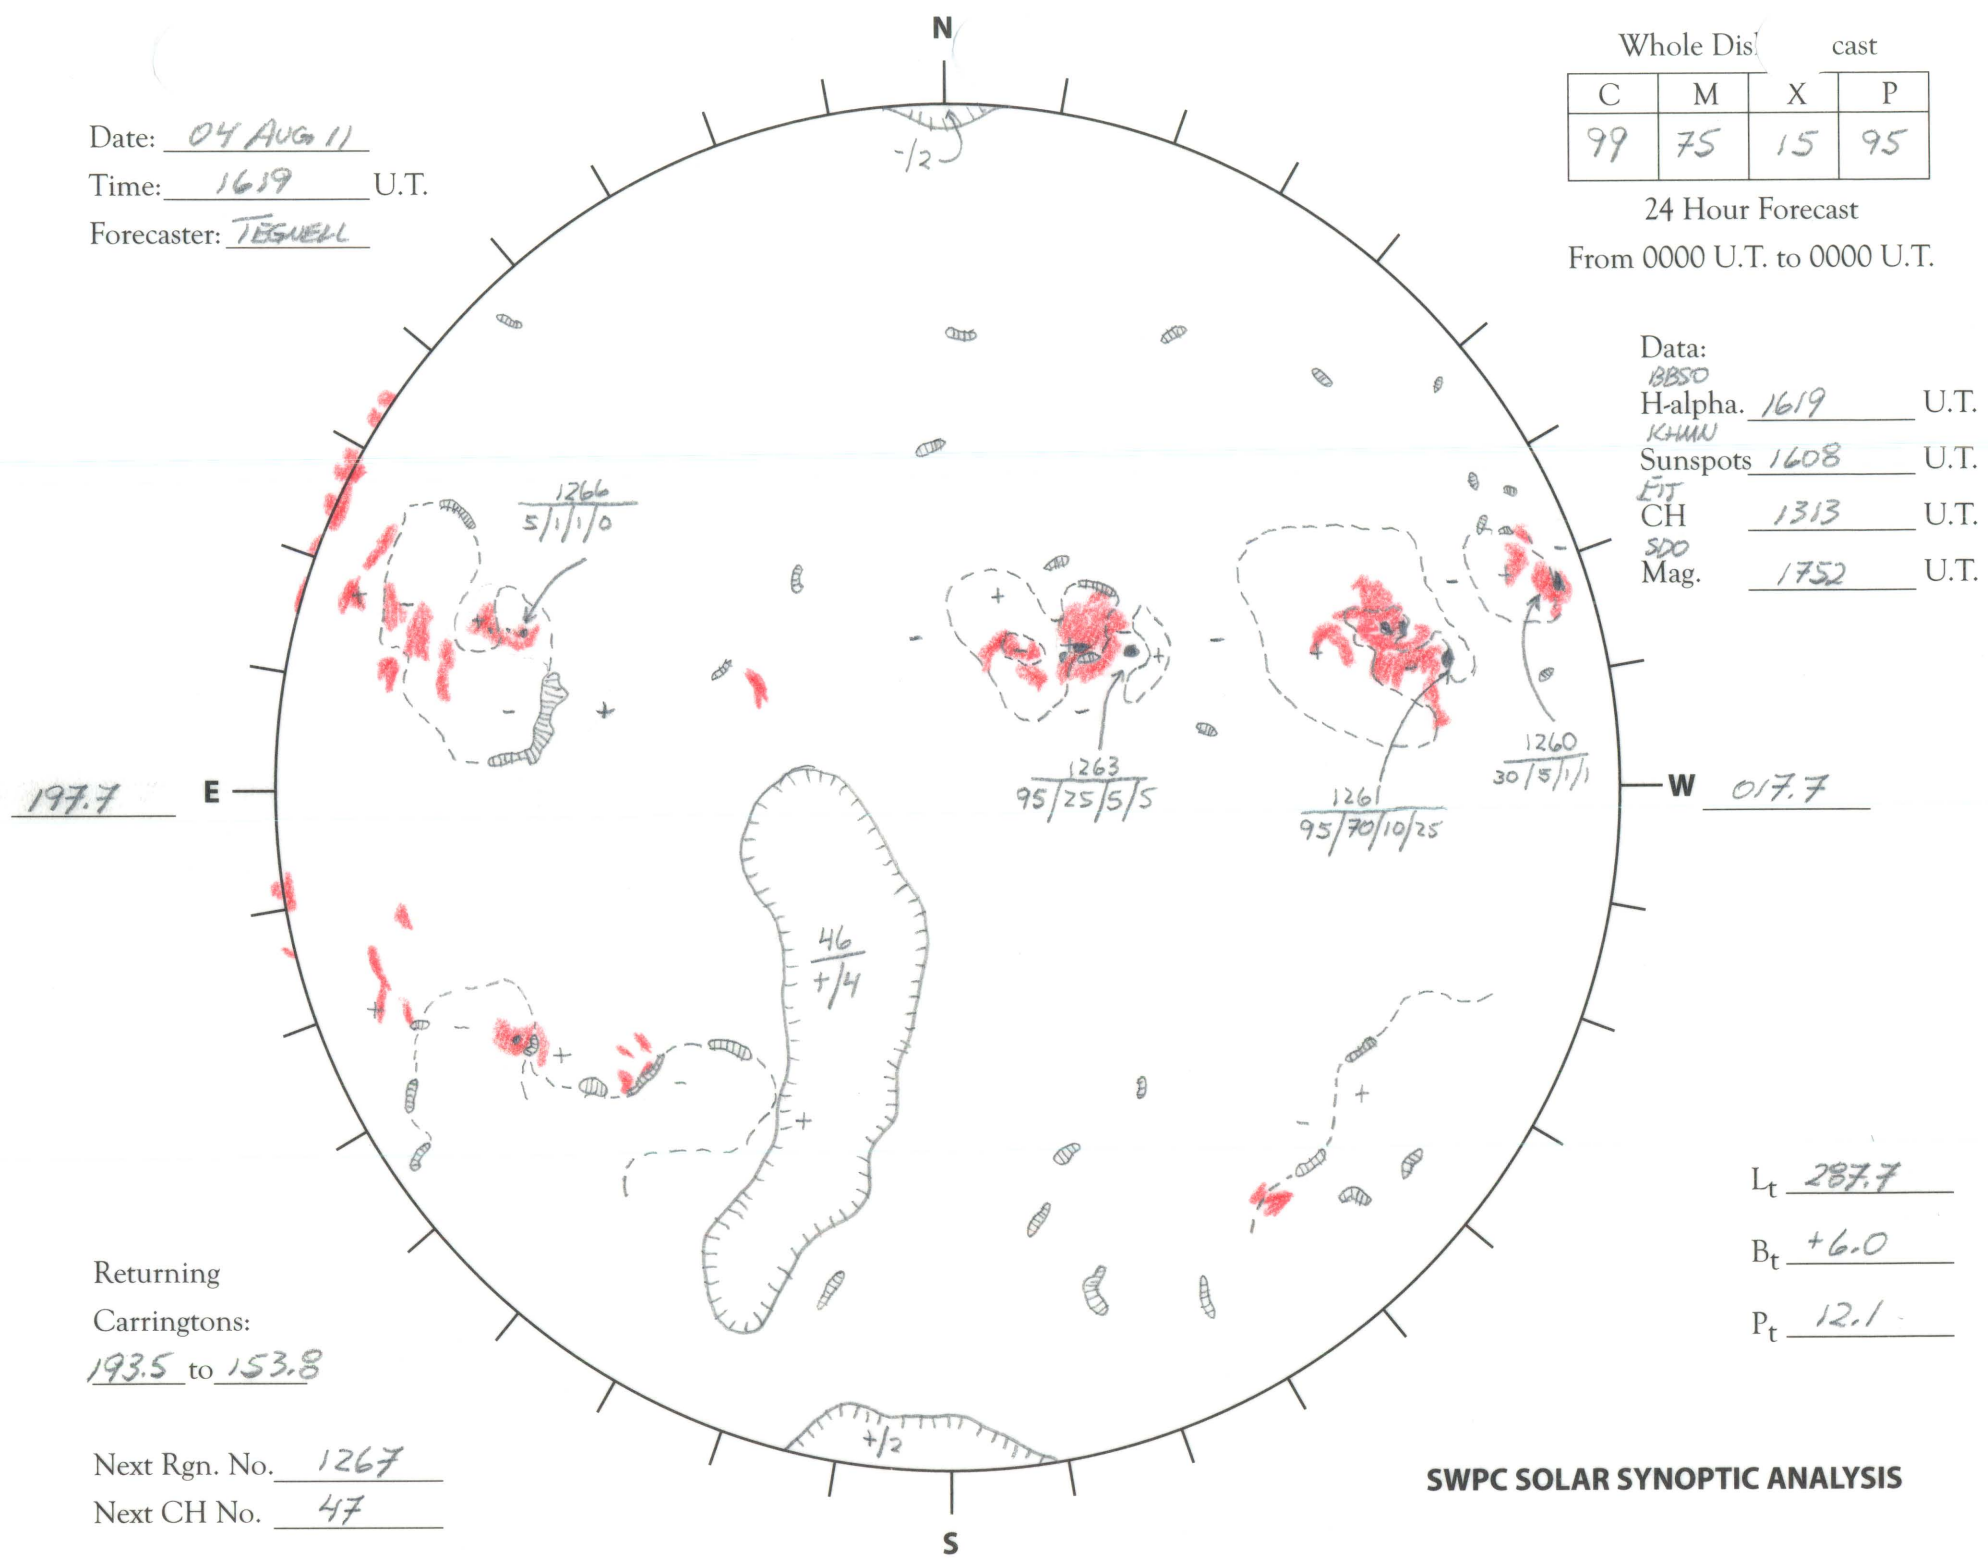

Date: 04 AUG 11
 Time: 1619 U.T.
 Forecaster: TESWELL

Whole Disc		cast	
C	M	X	P
99	75	15	95

24 Hour Forecast
 From 0000 U.T. to 0000 U.T.

Data:
 BB50
 H-alpha. 1619 U.T.
 KMMN
 Sunspots 1608 U.T.
 FIT
 CH 1313 U.T.
 SDO
 Mag. 1752 U.T.

Returning
 Carringtons:
193.5 to 153.8

Next Rgn. No. 1267
 Next CH No. 47

L_t 287.7
 B_t +6.0
 P_t 12.1