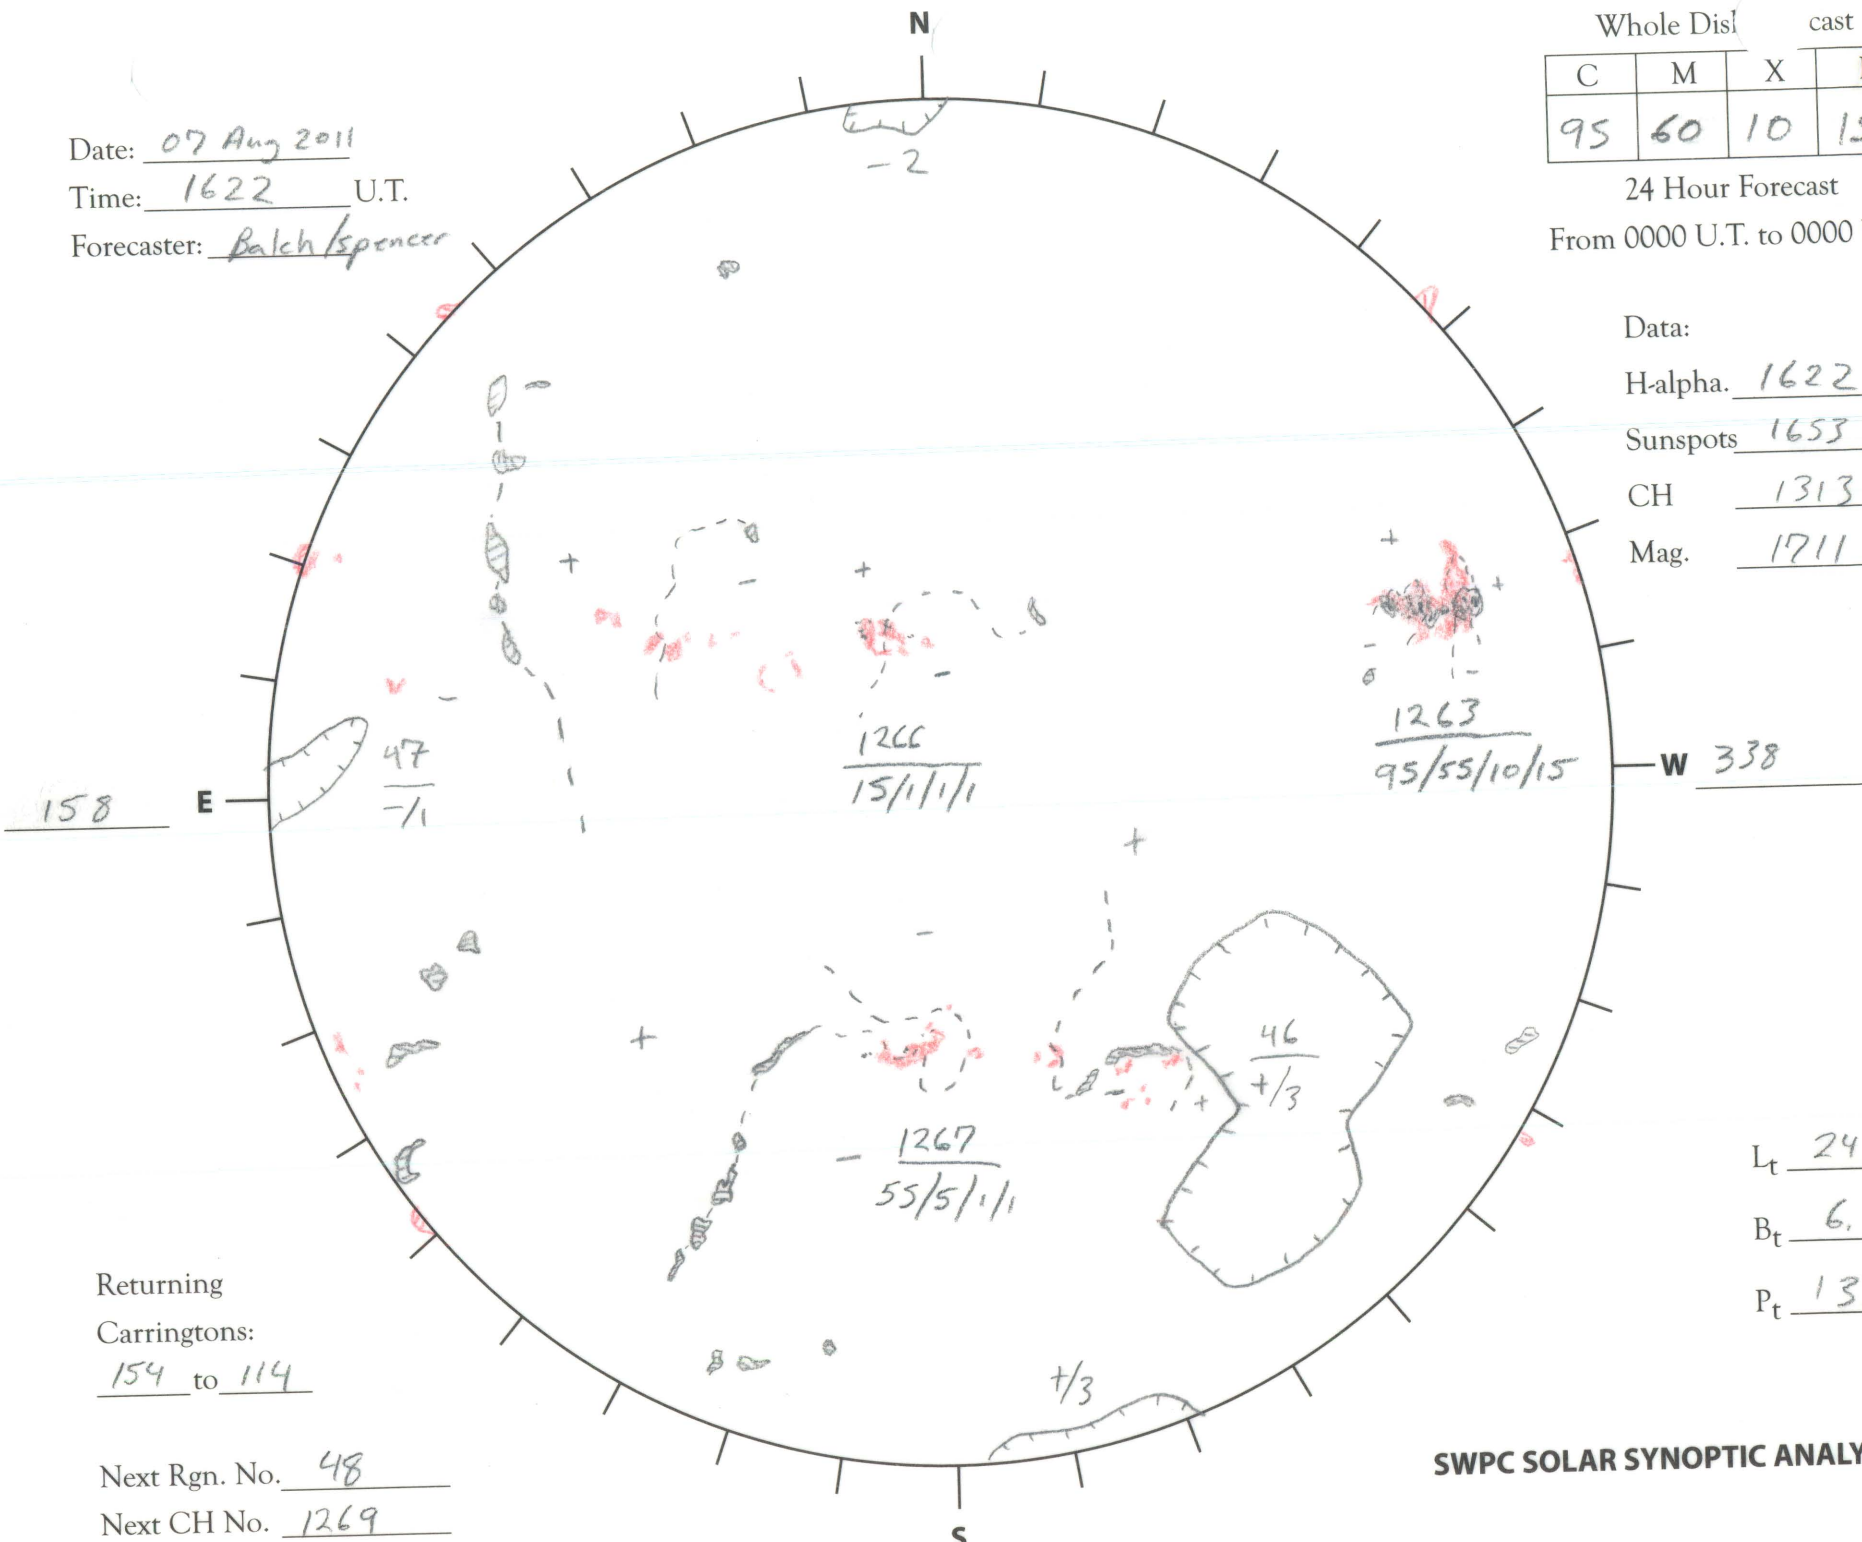

Date: 07 Aug 2011
 Time: 1622 U.T.
 Forecaster: Balch/Spencer

| Whole Disk | | | cast |
|------------|----|----|------|
| C | M | X | P |
| 95 | 60 | 10 | 15 |

24 Hour Forecast
 From 0000 U.T. to 0000 U.T.

Data:
 H-alpha. 1622 U.T.
 Sunspots 1653 U.T.
 CH 1313 U.T.
 Mag. 1711 U.T.

Returning Carringtons:
154 to 114

Next Rgn. No. 48
 Next CH No. 1269

L_t 248
 B_t 6.2
 P_t 13.2