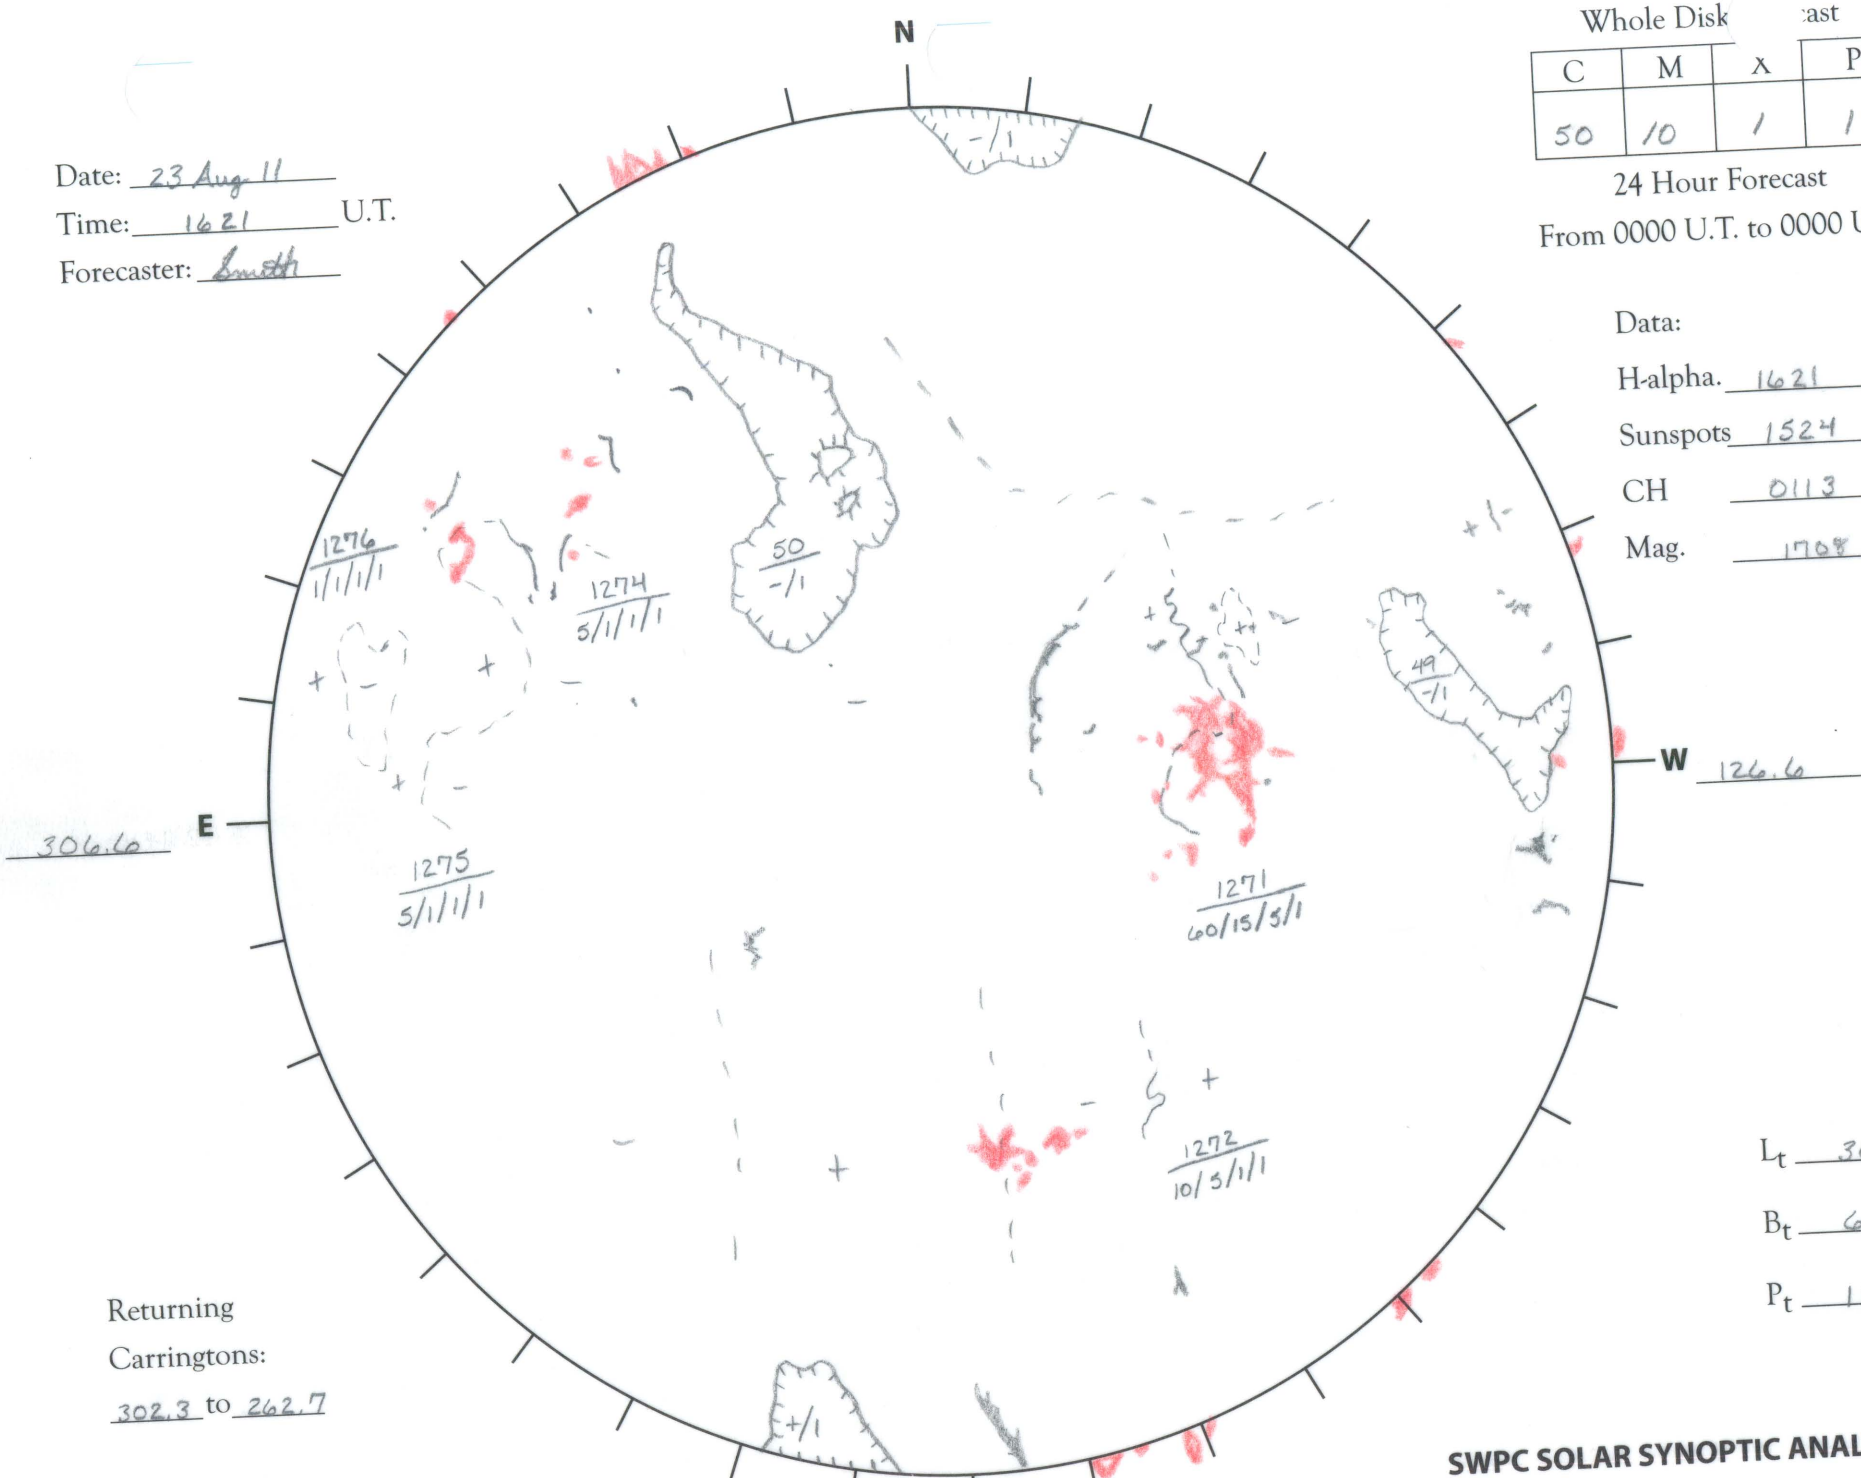

Date: 23 Aug 11
 Time: 1621 U.T.
 Forecaster: Smith

Whole Disk			East
C	M	λ	P
50	10	1	1

24 Hour Forecast
 From 0000 U.T. to 0000 U.T.

Data:
 H-alpha. 1621 U.T.
 Sunspots 1524 U.T.
 CH 0113 U.T.
 Mag. 1708 U.T.

Returning
 Carringtons:
302.3 to 262.7

Next Rgn. No. 1276

W 126.6

L_t 36.6

B_t 6.9

P_t 18.6