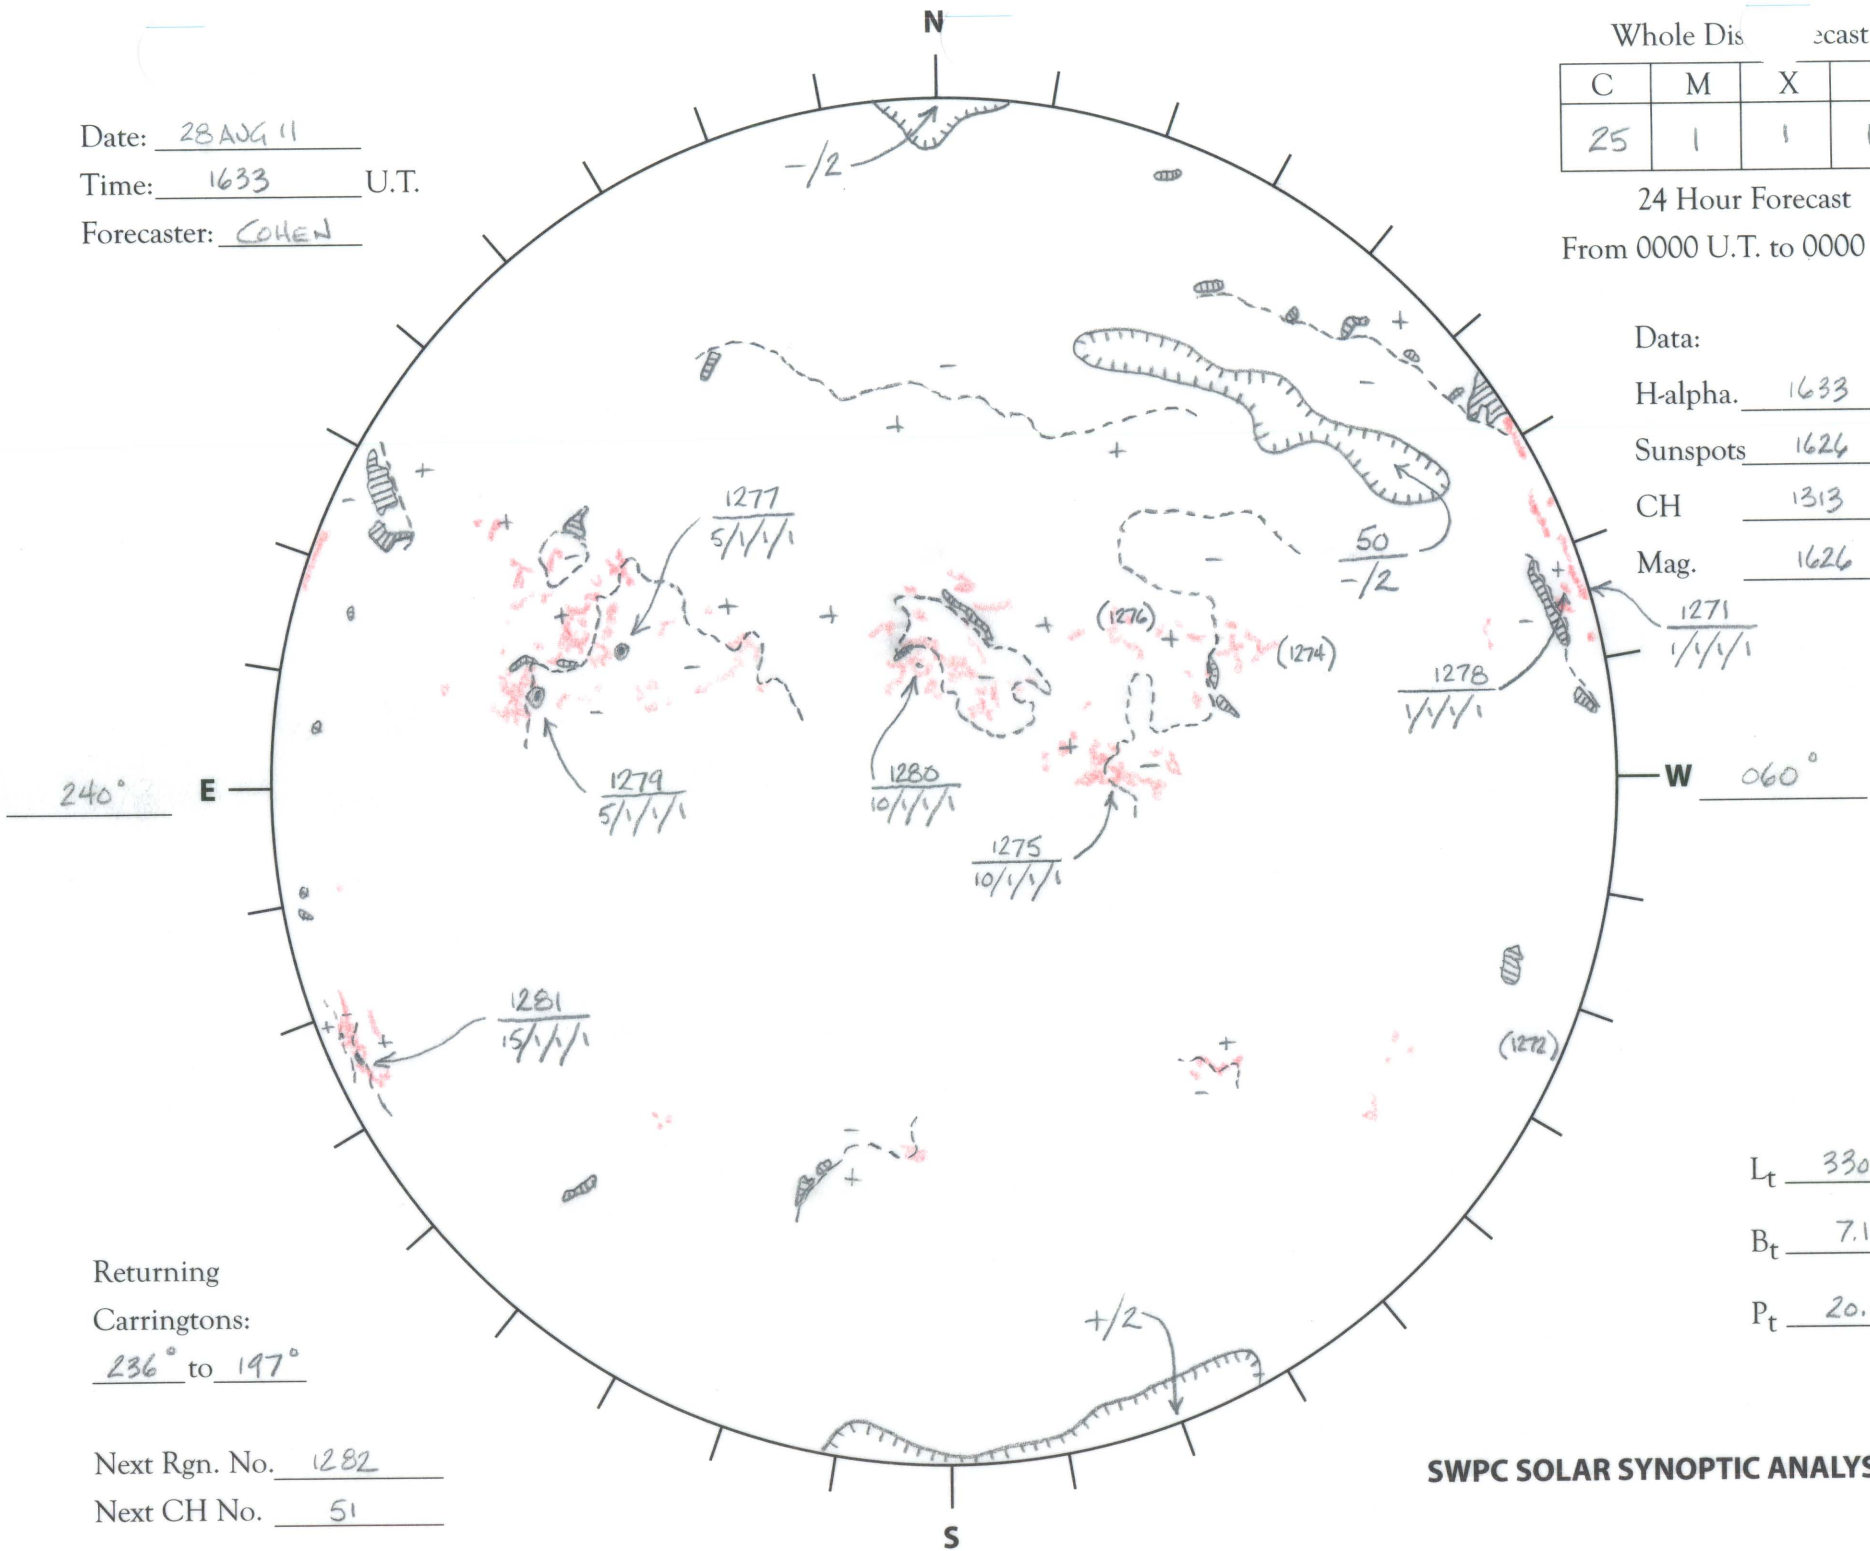

Date: 28 AUG 11
 Time: 1633 U.T.
 Forecaster: COHEN

Whole Disc		Ecast	
C	M	X	P
25	1	1	1

24 Hour Forecast
 From 0000 U.T. to 0000 U.T.

Data:
 H-alpha. 1633 U.T.
 Sunspots 1626 U.T.
 CH 1313 U.T.
 Mag. 1626 U.T.

240° E

W 060°

Returning
 Carringtons:
236° to 197°

Next Rgn. No. 1282
 Next CH No. 51

L_t 330.3°
 B_t 7.1°
 P_t 20.0°