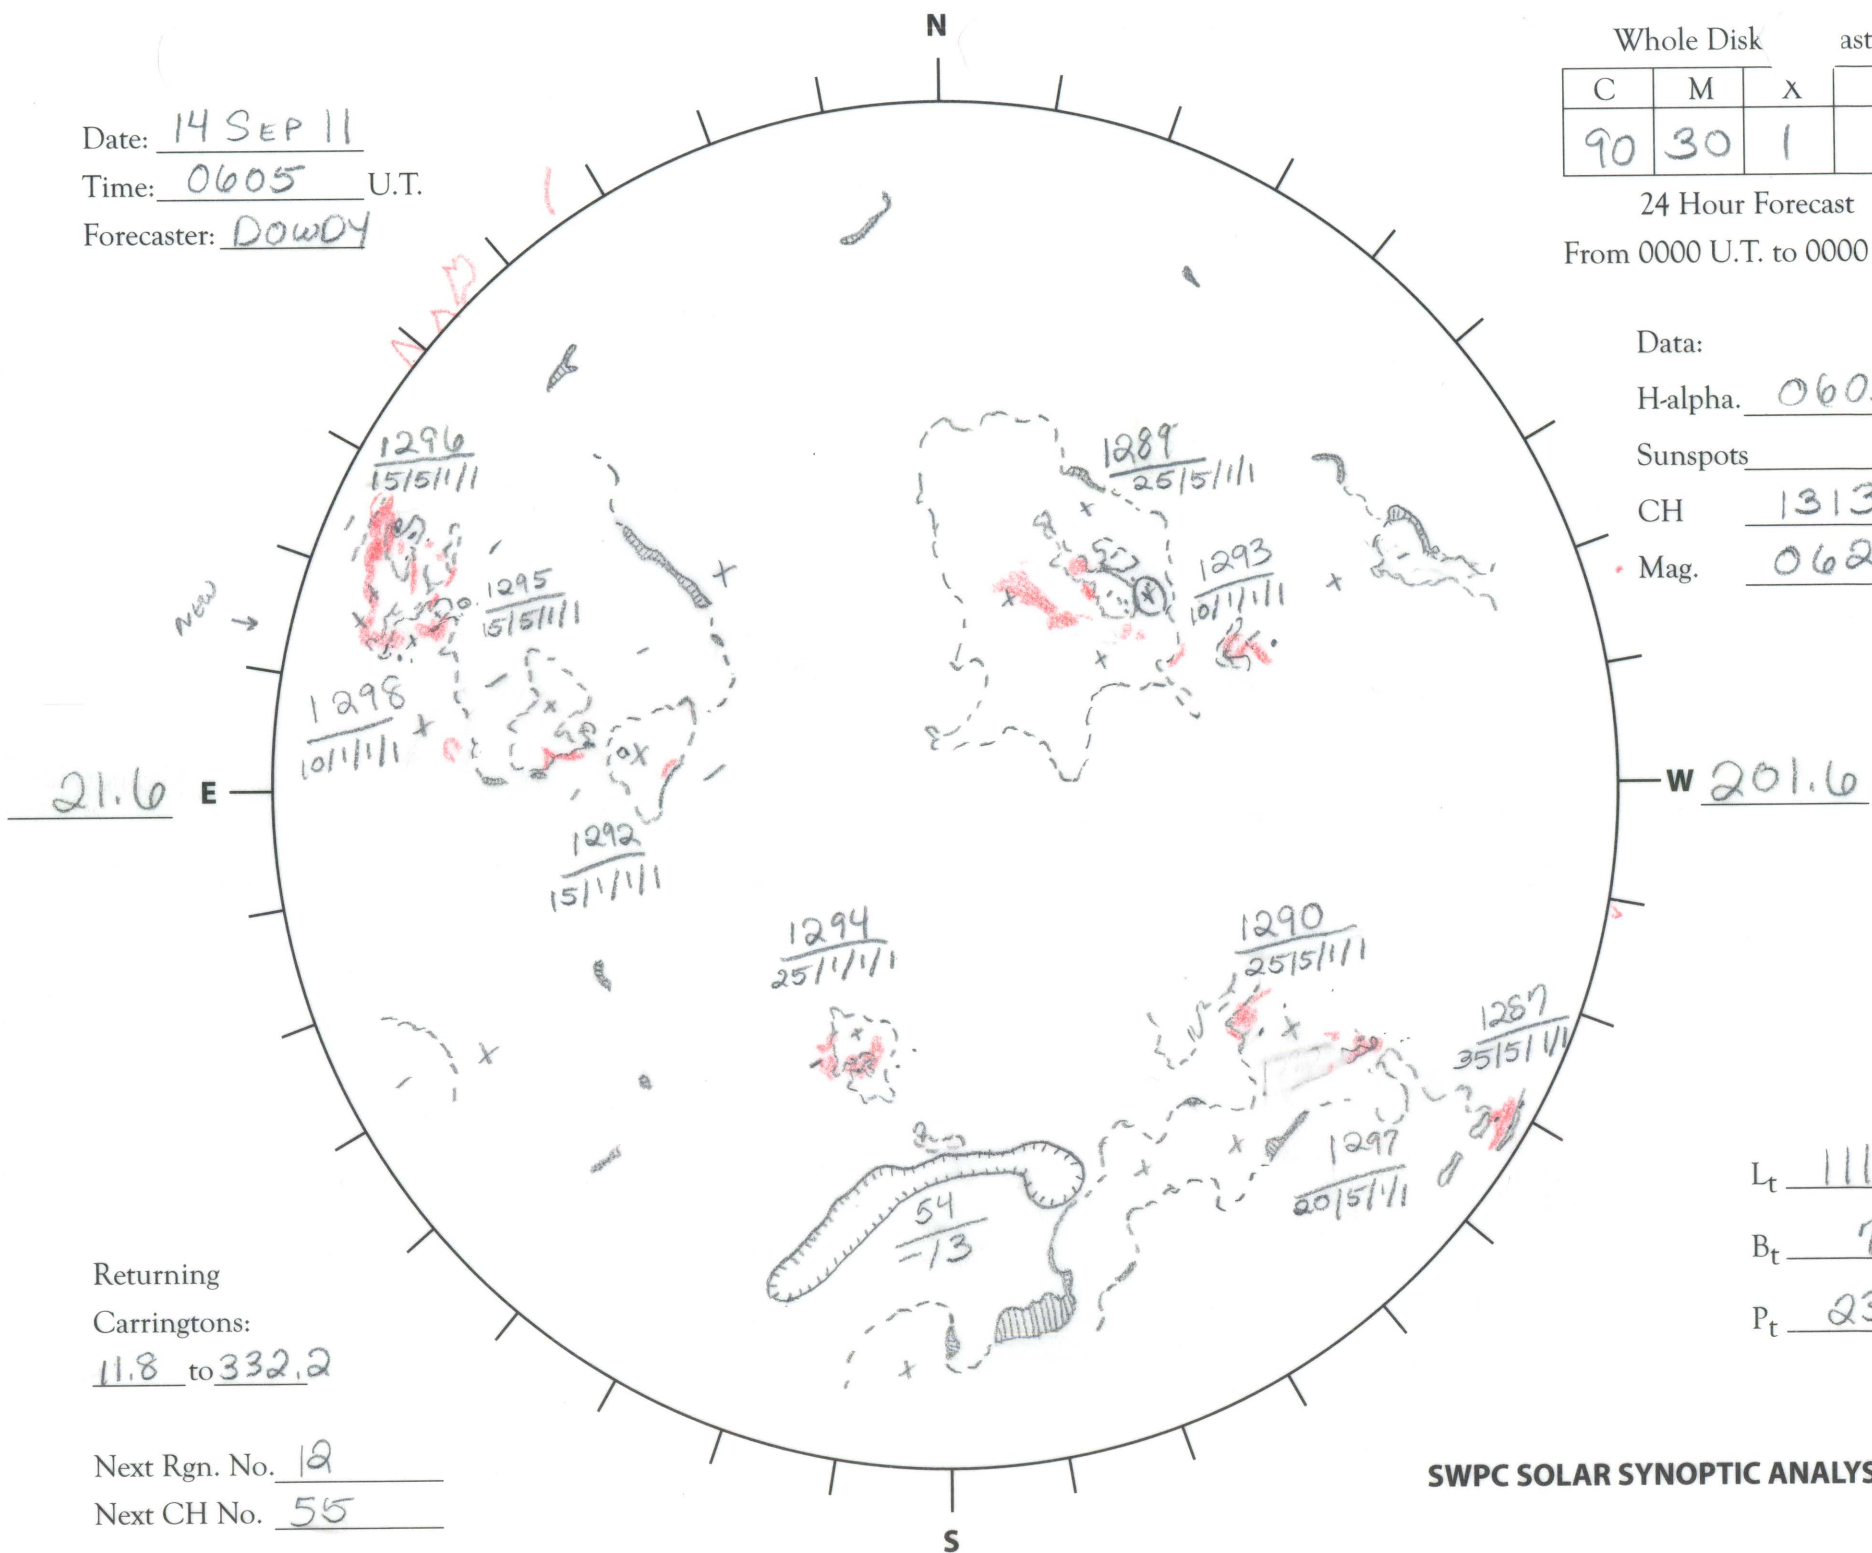

Date: 14 SEP 11
 Time: 0605 U.T.
 Forecaster: DOWDY

Whole Disk			ast
C	M	X	P
90	30	1	1

24 Hour Forecast
 From 0000 U.T. to 0000 U.T.

Data:
 H-alpha. 0605 U.T.
 Sunspots _____ U.T.
 CH 1313 U.T.
 Mag. 0624 U.T.

Returning
 Carringtons:
11.8 to 332.2

Next Rgn. No. 12
 Next CH No. 55

L_t 111.6
 B_t 7.2
 P_t 23.8