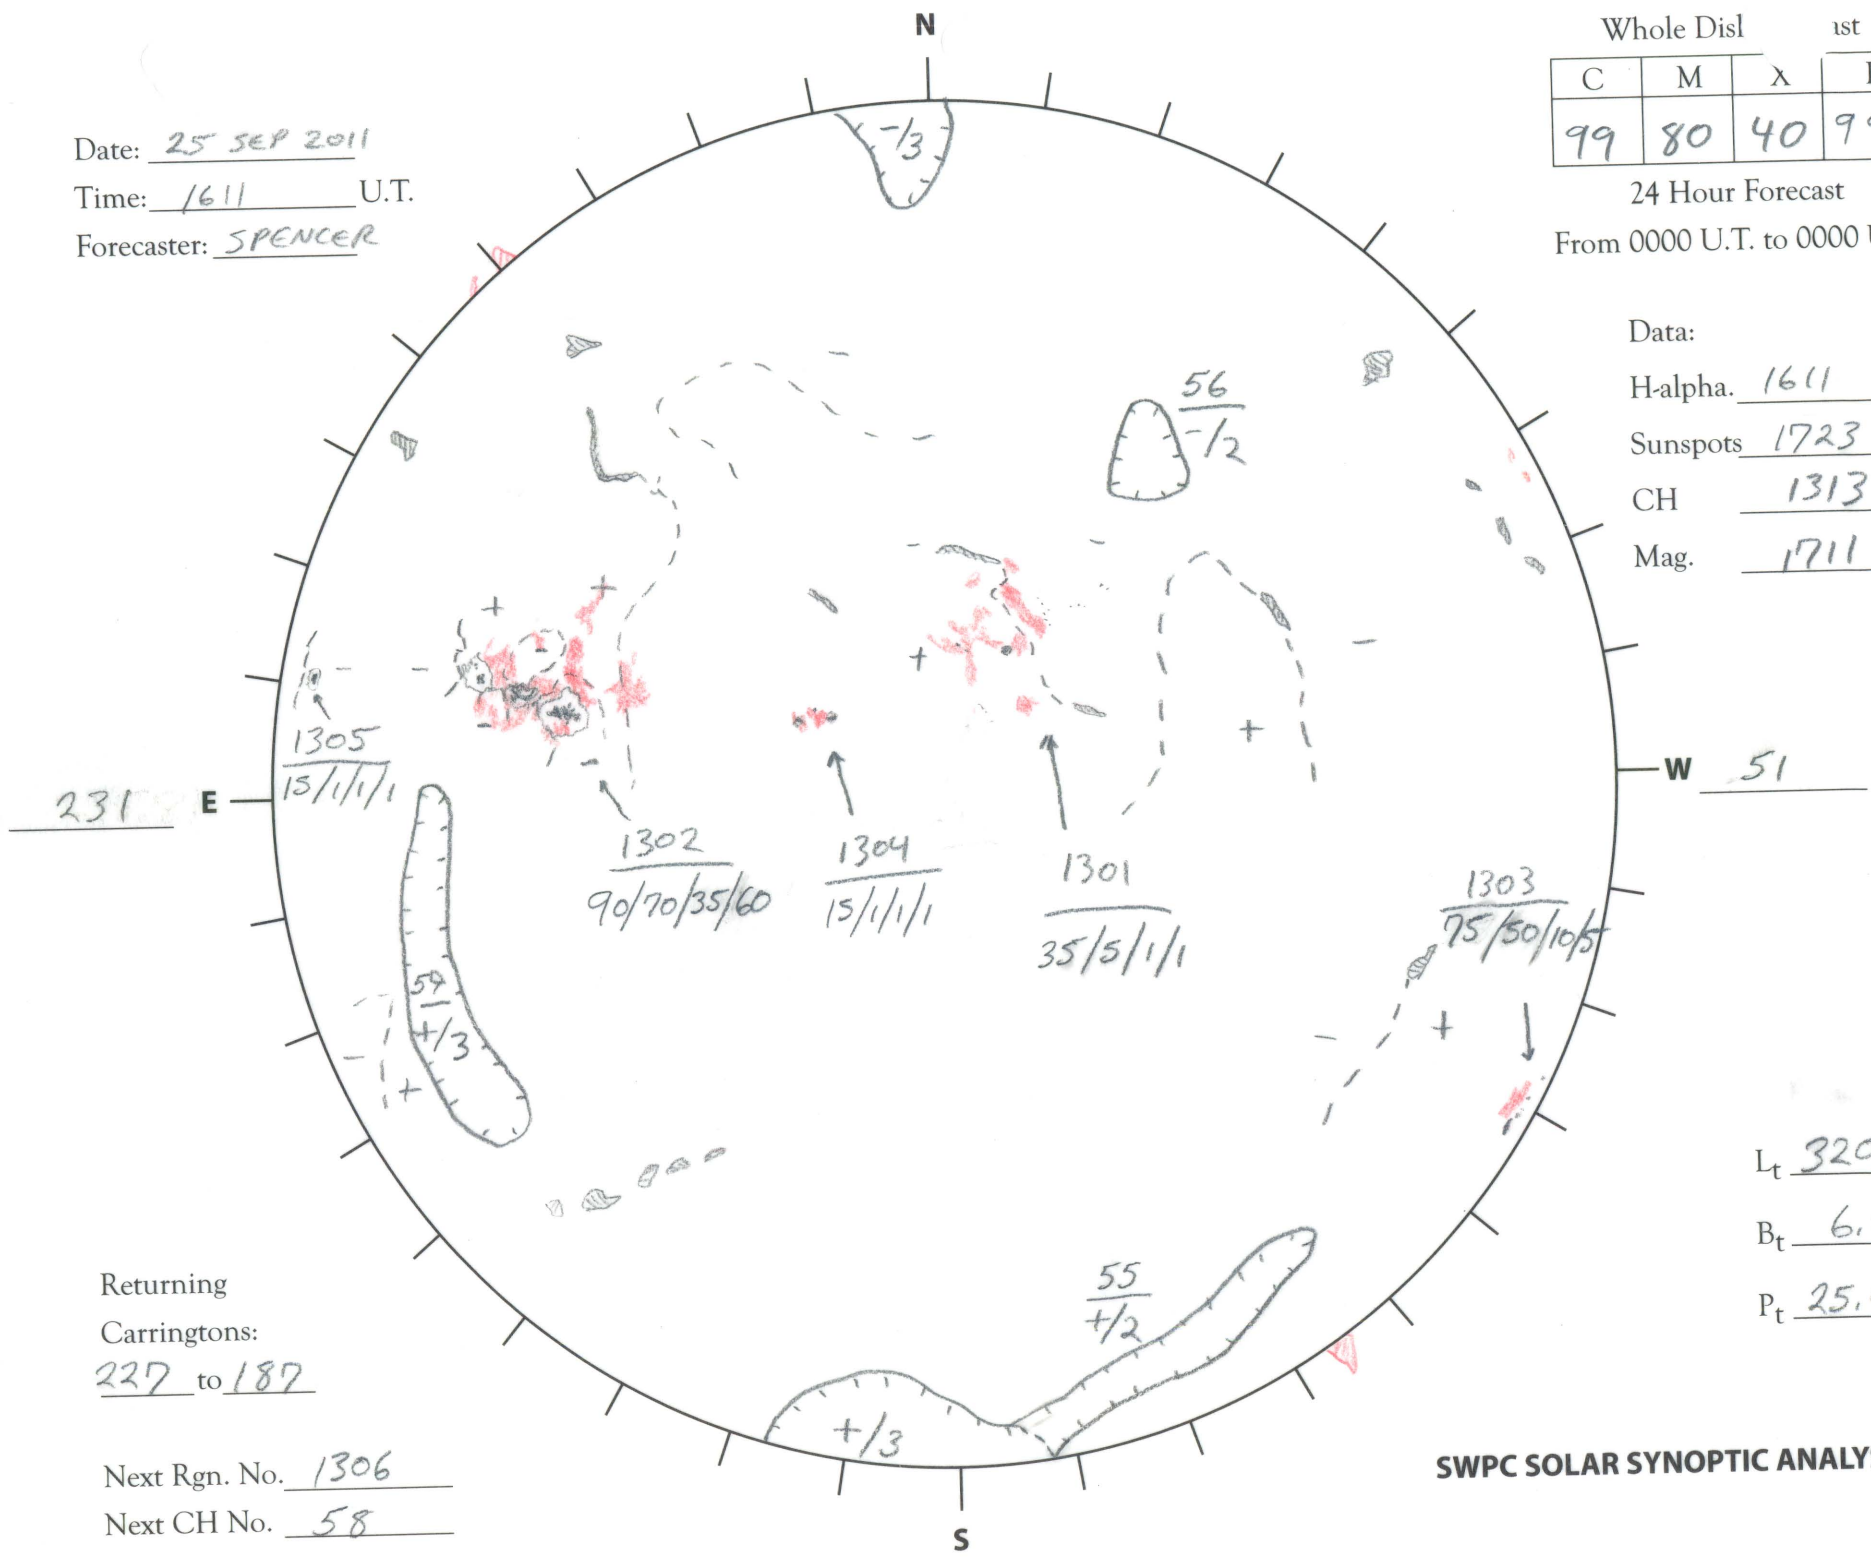

Date: 25 SEP 2011
 Time: 1611 U.T.
 Forecaster: SPENCER

Whole Disl			1st
C	M	λ	P
99	80	40	99

24 Hour Forecast
 From 0000 U.T. to 0000 U.T.

Data:
 H-alpha. 1611 U.T.
 Sunspots 1723 U.T.
 CH 1313 U.T.
 Mag. 1711 U.T.

231 E

W 51

Returning
 Carringtons:
227 to 187

Next Rgn. No. 1306
 Next CH No. 58

L_t 320, 85
 B_t 6.96
 P_t 25.47