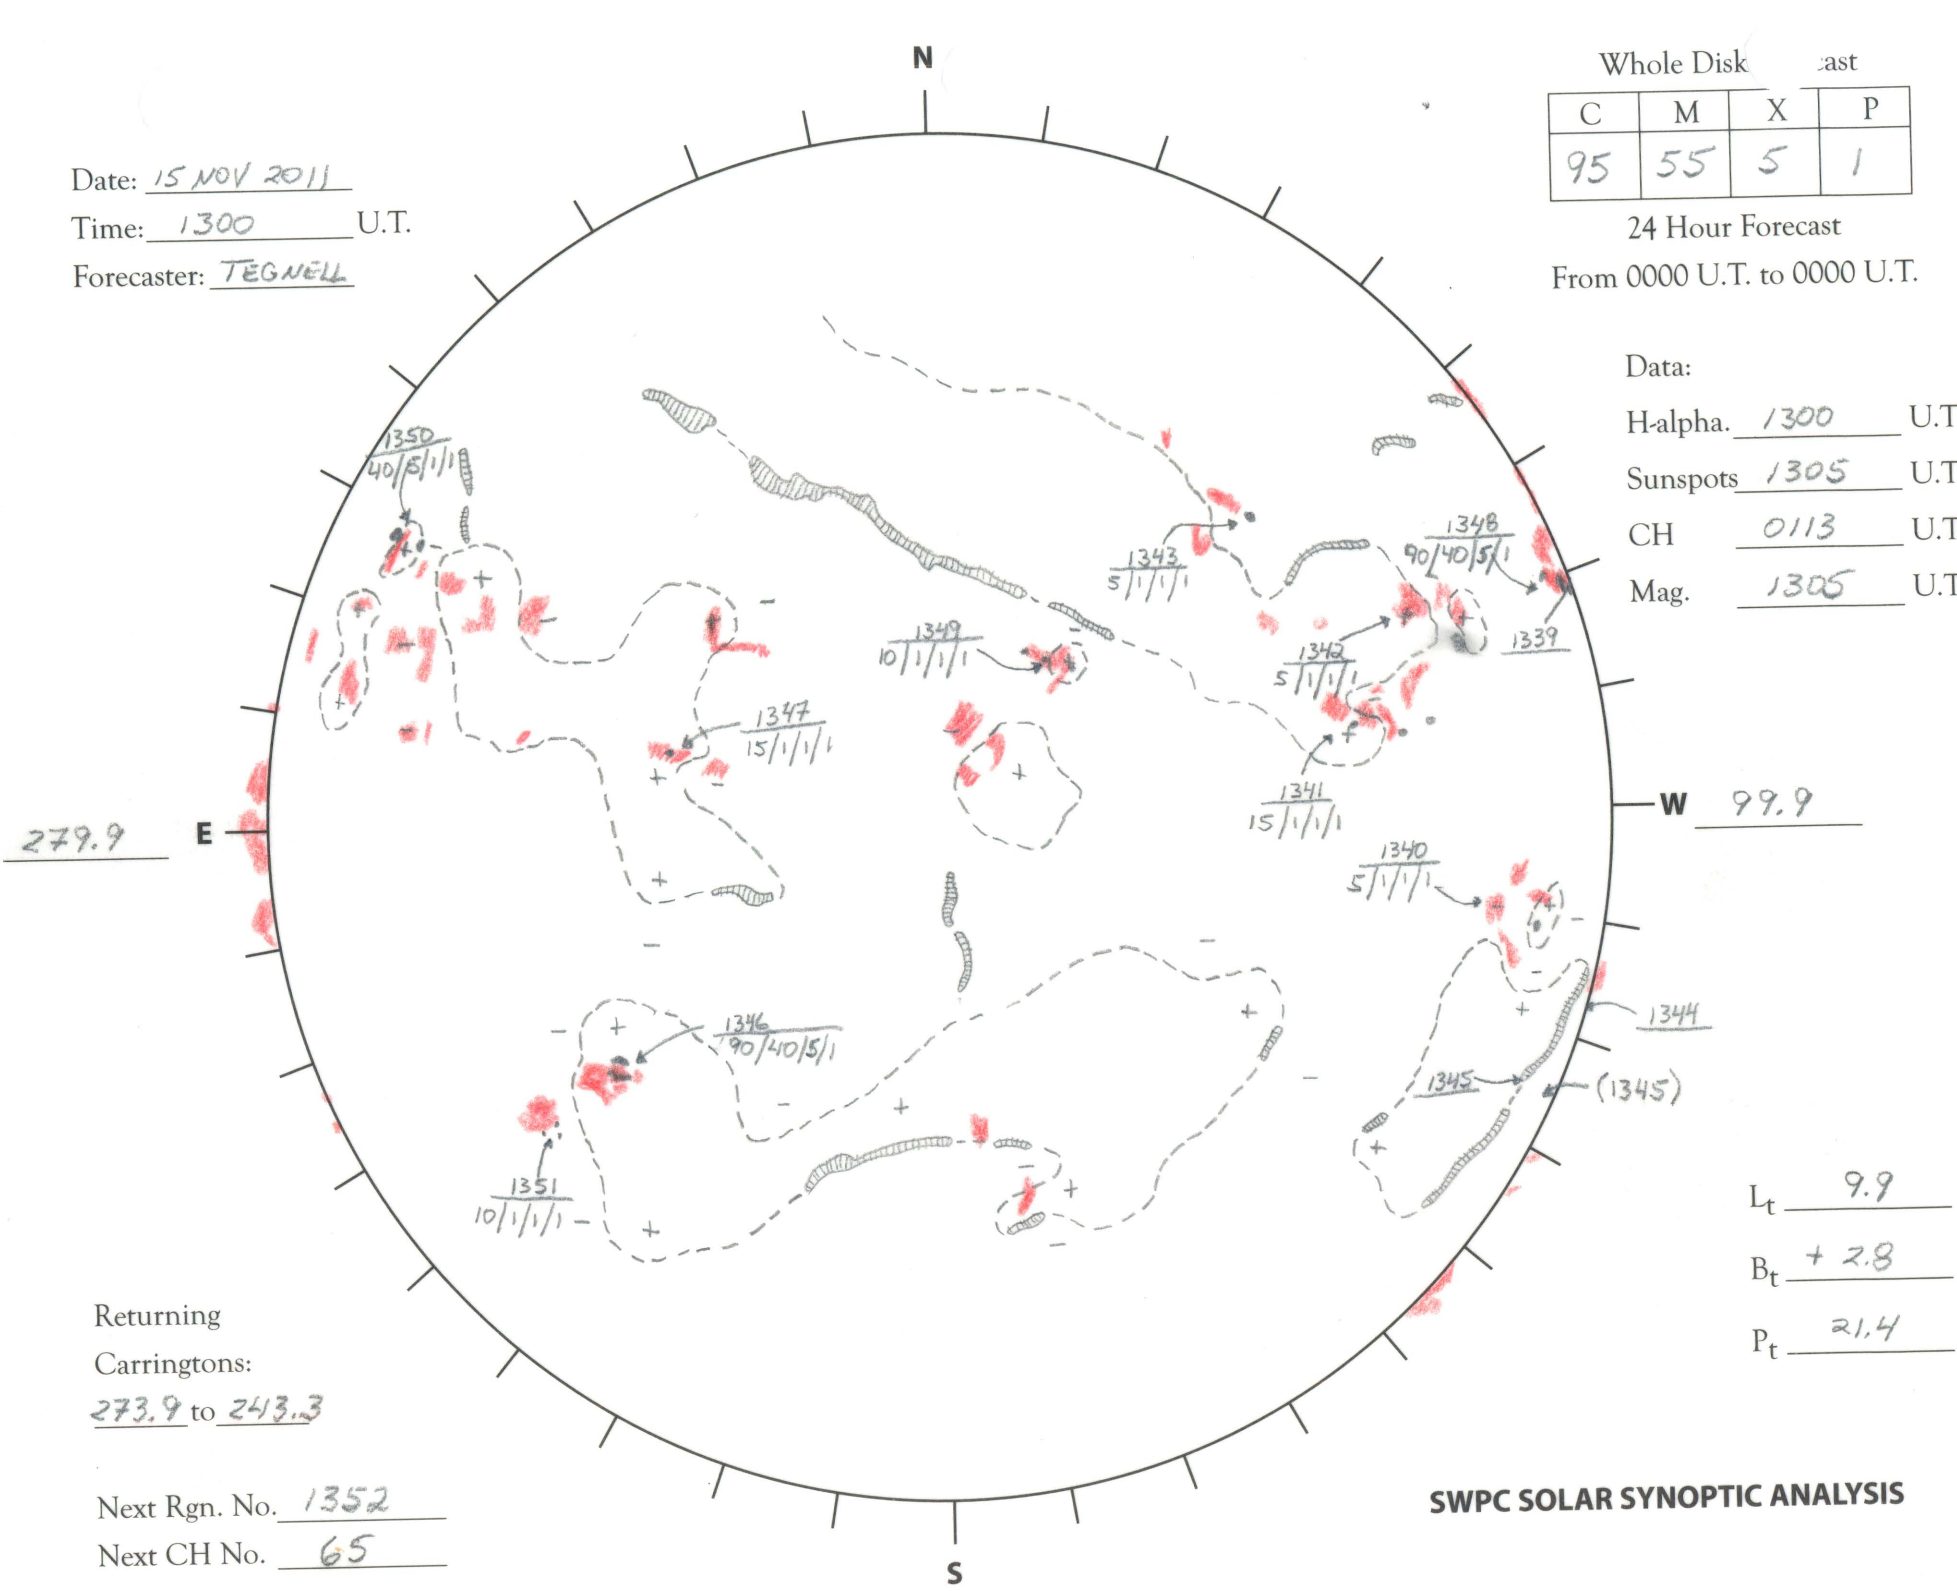

Date: 15 NOV 2011
 Time: 1300 U.T.
 Forecaster: TEGNELL

Whole Disk		East	
C	M	X	P
95	55	5	1

24 Hour Forecast
 From 0000 U.T. to 0000 U.T.

Data:
 H-alpha. 1300 U.T.
 Sunspots 1305 U.T.
 CH 0113 U.T.
 Mag. 1305 U.T.

279.9 E

W 99.9

Returning
 Carringtons:
273.9 to 243.3

Next Rgn. No. 1352
 Next CH No. 65

L_t 9.9
 B_t + 2.8
 P_t 21.4