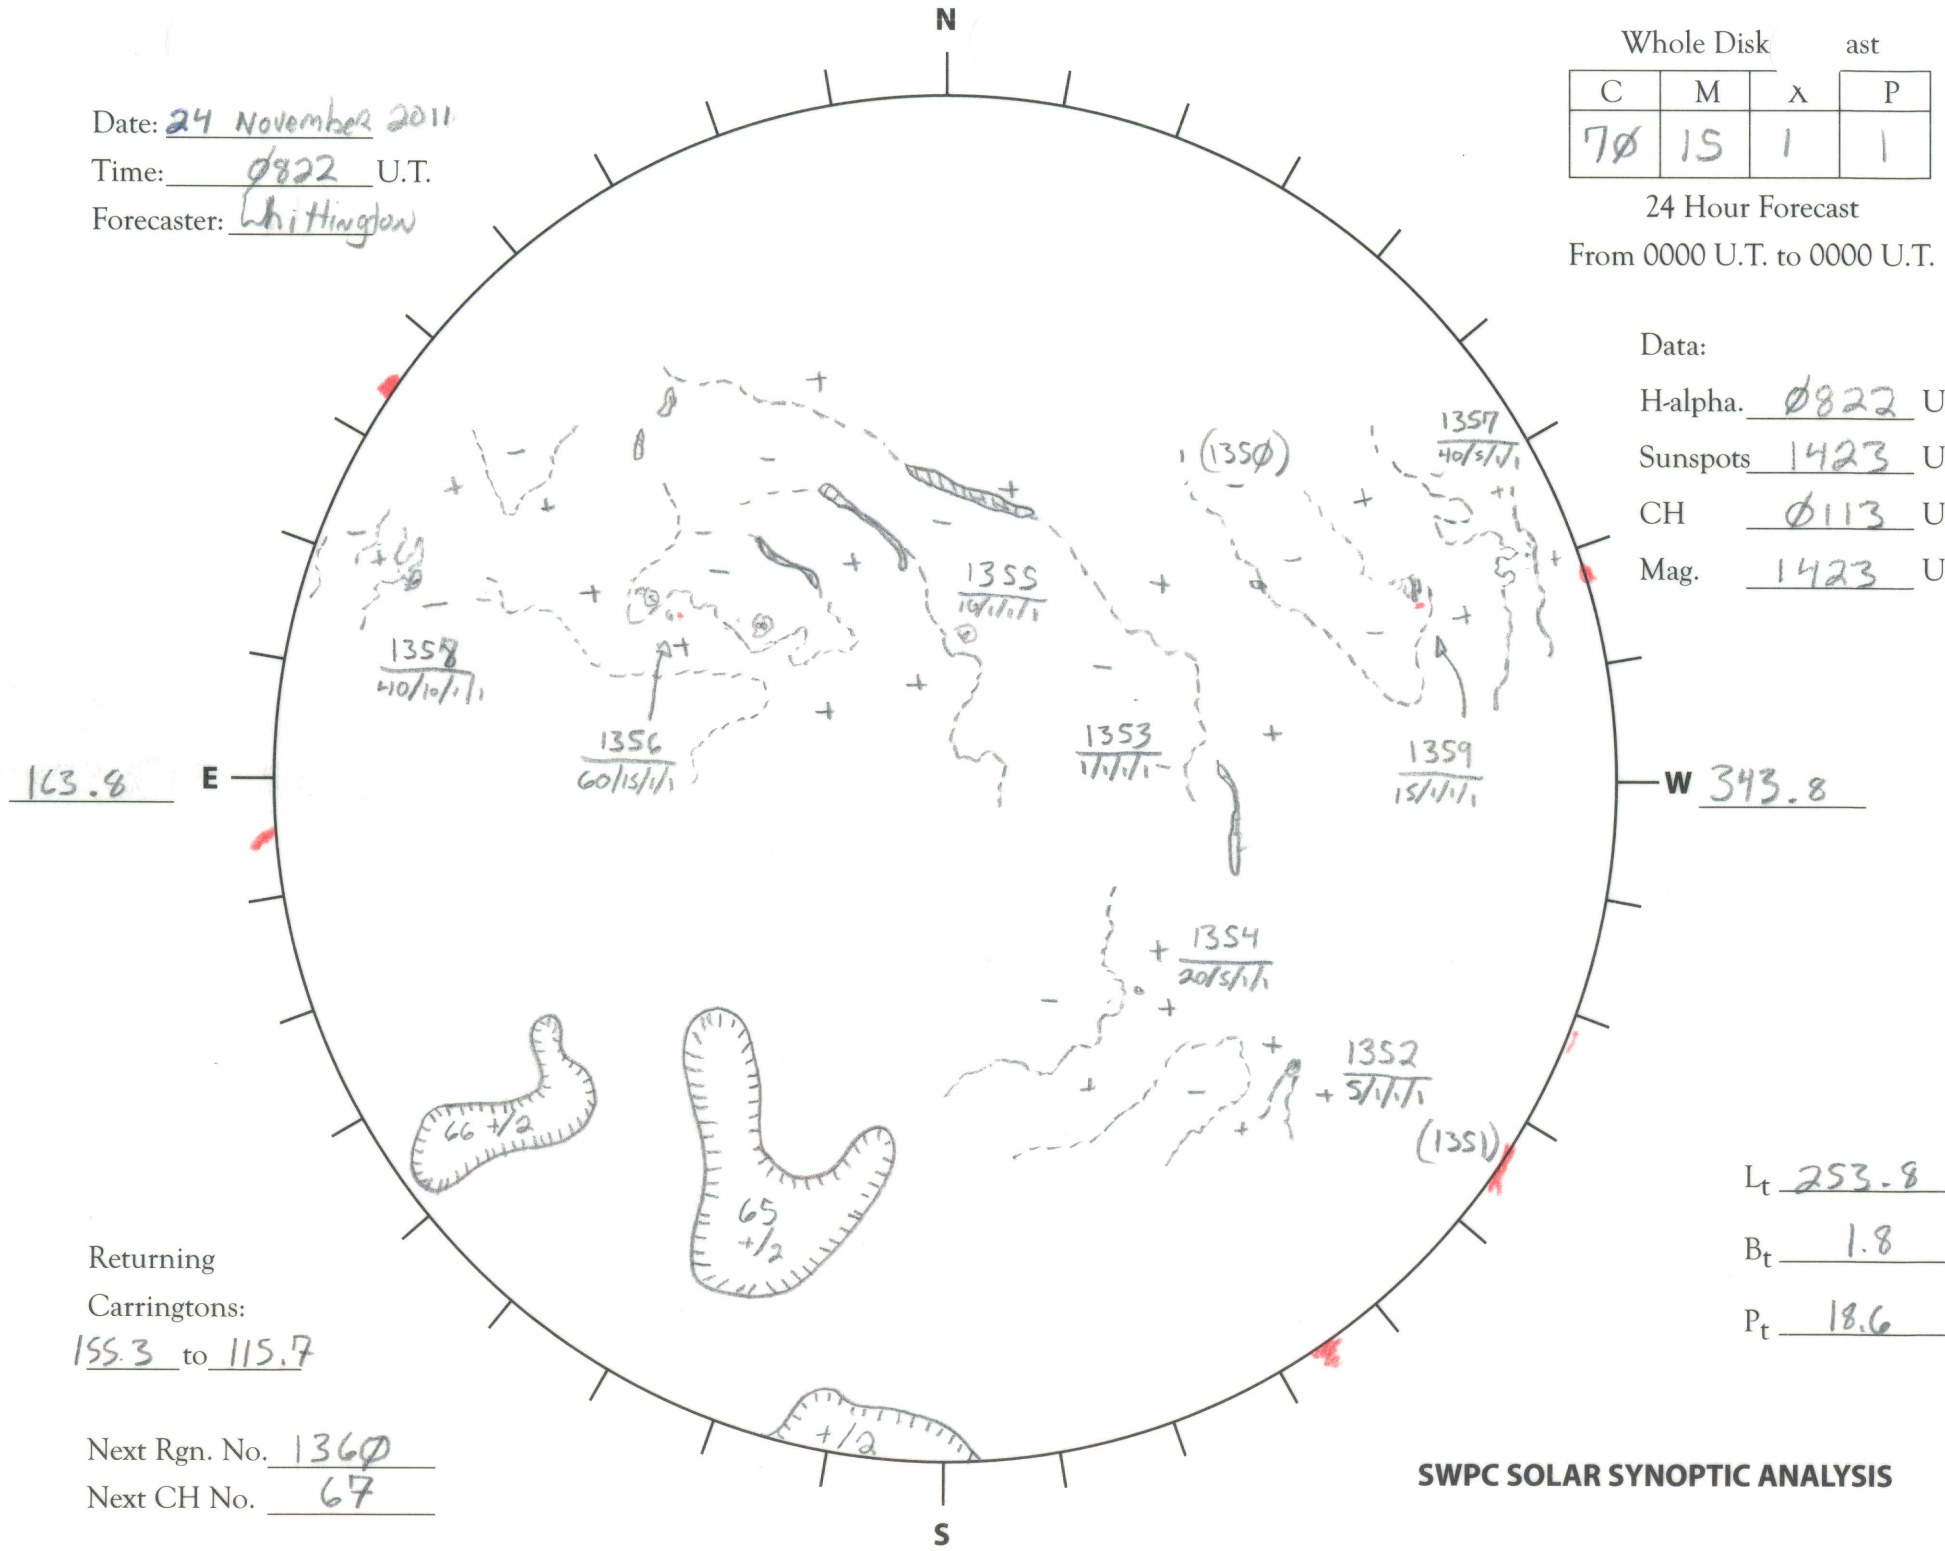

Date: 24 November 2011

Time: 0822 U.T.

Forecaster: Whittington

Whole Disk ast

C	M	λ	P
70	15	1	1

24 Hour Forecast

From 0000 U.T. to 0000 U.T.

Data:

H-alpha. 0822 U.T.

Sunspots 1423 U.T.

CH 0113 U.T.

Mag. 1423 U.T.

163.8

E

W 343.8

Returning
Carringtons:
155.3 to 115.7

Next Rgn. No. 1360
Next CH No. 67

L_t 253.8

B_t 1.8

P_t 18.6