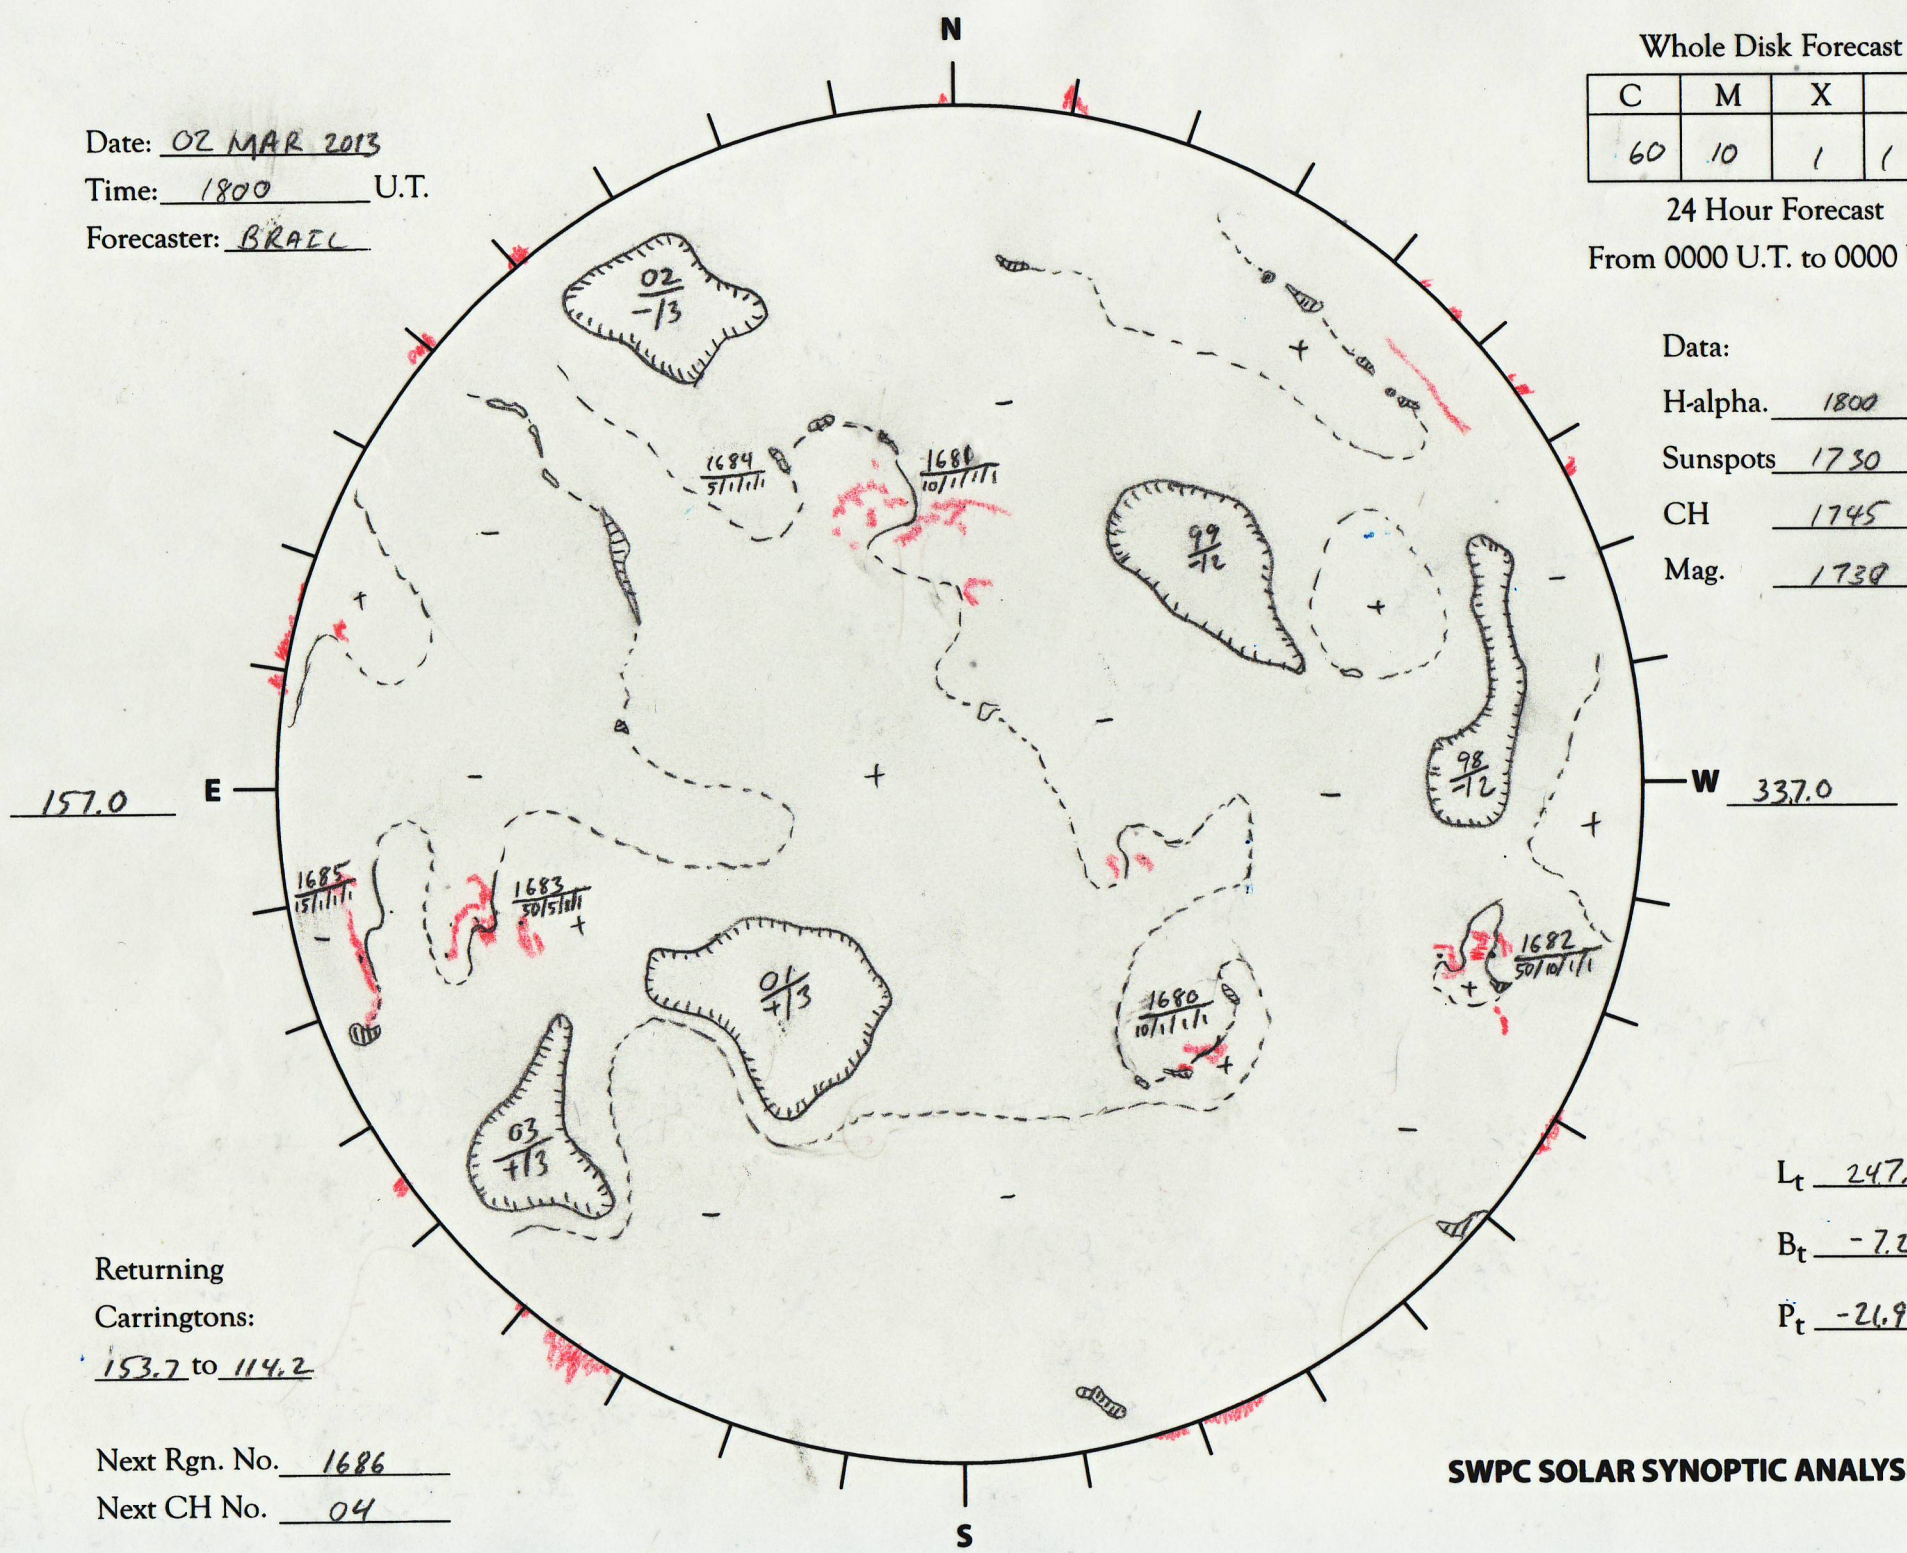

Date: 02 MAR 2013
 Time: 1800 U.T.
 Forecaster: BRAEL

Whole Disk Forecast

C	M	X	P
60	10	1	1

24 Hour Forecast
 From 0000 U.T. to 0000 U.T.

Data:
 H-alpha. 1800 U.T.
 Sunspots 1730 U.T.
 CH 1745 U.T.
 Mag. 1739 U.T.

Returning
 Carringtons:
153.7 to 114.2

Next Rgn. No. 1686
 Next CH No. 04

L_t 247.0
 B_t -7.2
 P_t -26.9