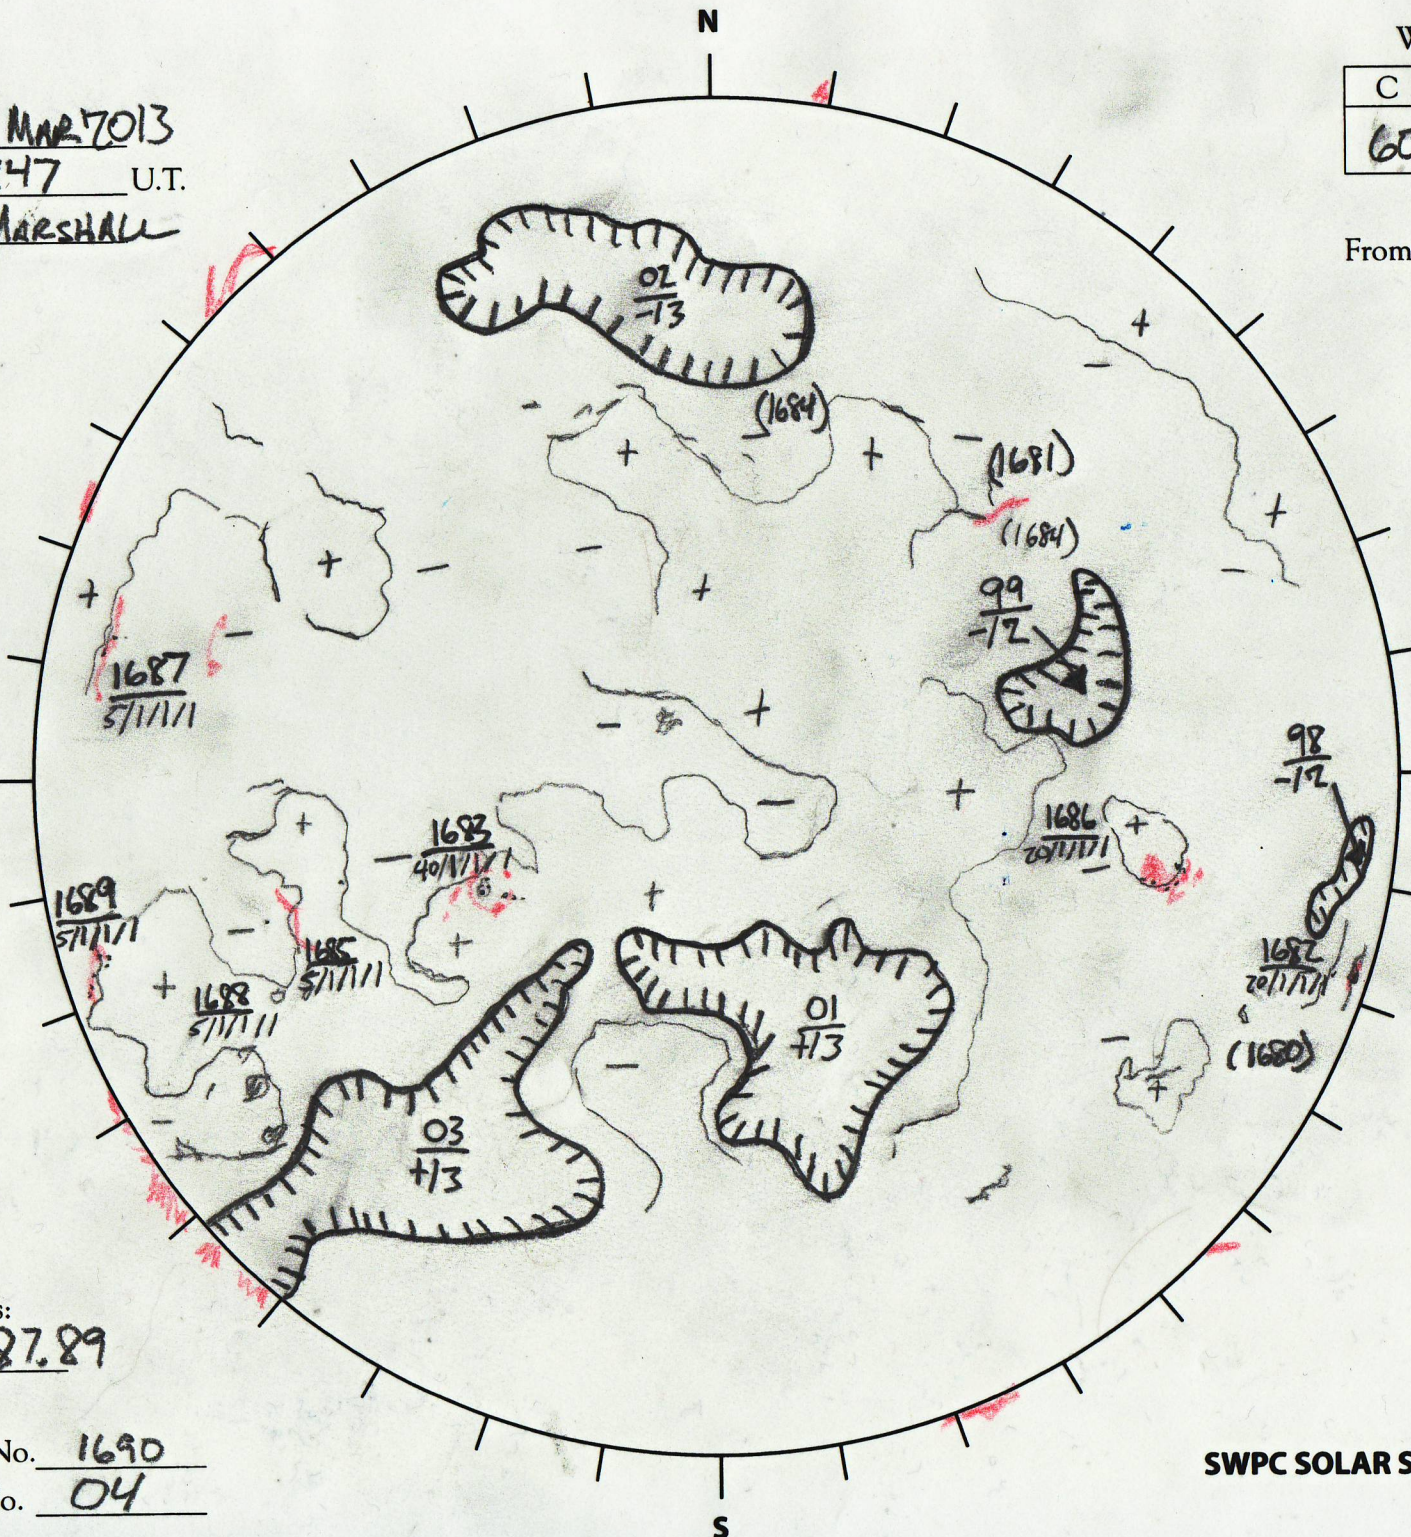

Date: 4 MAR 2013
 Time: 1847 U.T.
 Forecaster: MARSHALL

Whole Disk Forecast

C	M	X	P
60	1	1	1

24 Hour Forecast

From 0000 U.T. to 0000 U.T.

Data:

H-alpha. 1847 U.T.

Sunspots 1430 U.T.

CH 1407 U.T.

Mag. 1430 U.T.

130.28 E

W 310.28

Returning Carringtons:
127.41 to 87.89

Next Rgn. No. 1690
 Next CH No. 04

L_t 220.28

B_t -7.25

P_t -22.46