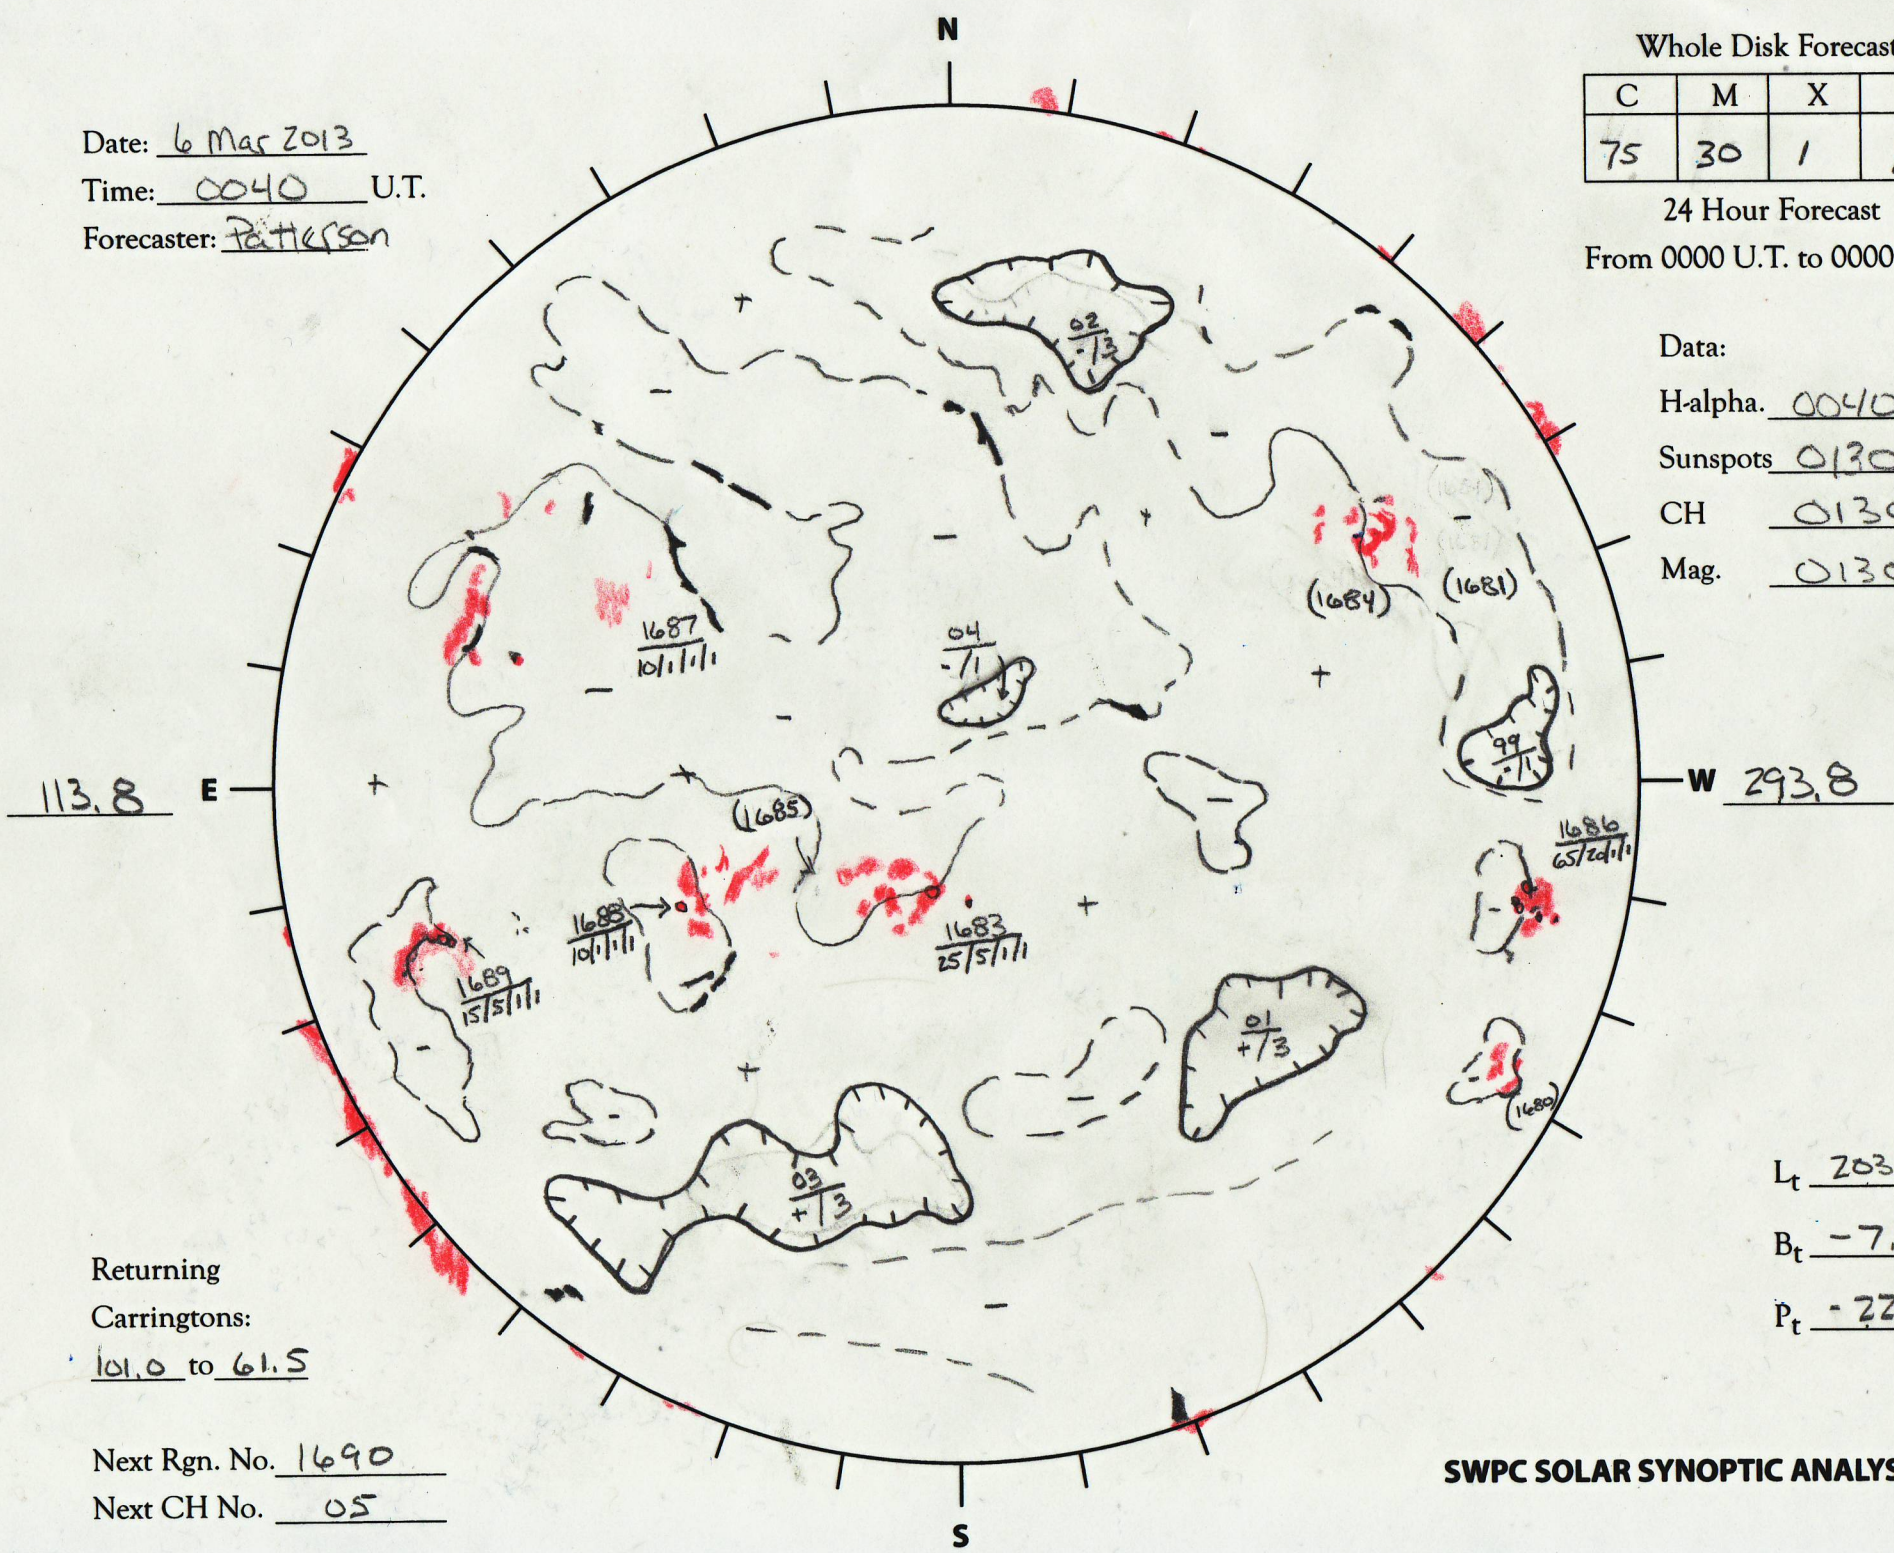

Date: 6 Mar 2013
 Time: 0040 U.T.
 Forecaster: Patterson

Whole Disk Forecast

C	M	X	P
75	30	1	1

24 Hour Forecast
 From 0000 U.T. to 0000 U.T.

Data:
 H-alpha. 0040 U.T.
 Sunspots 0130 U.T.
 CH 0130 U.T.
 Mag. 0130 U.T.

113.8 E

W 293.8

Returning
 Carringtons:
101.0 to 61.5

Next Rgn. No. 1690
 Next CH No. 05

L_t 203.8
 B_t -7.2
 P_t -22.7