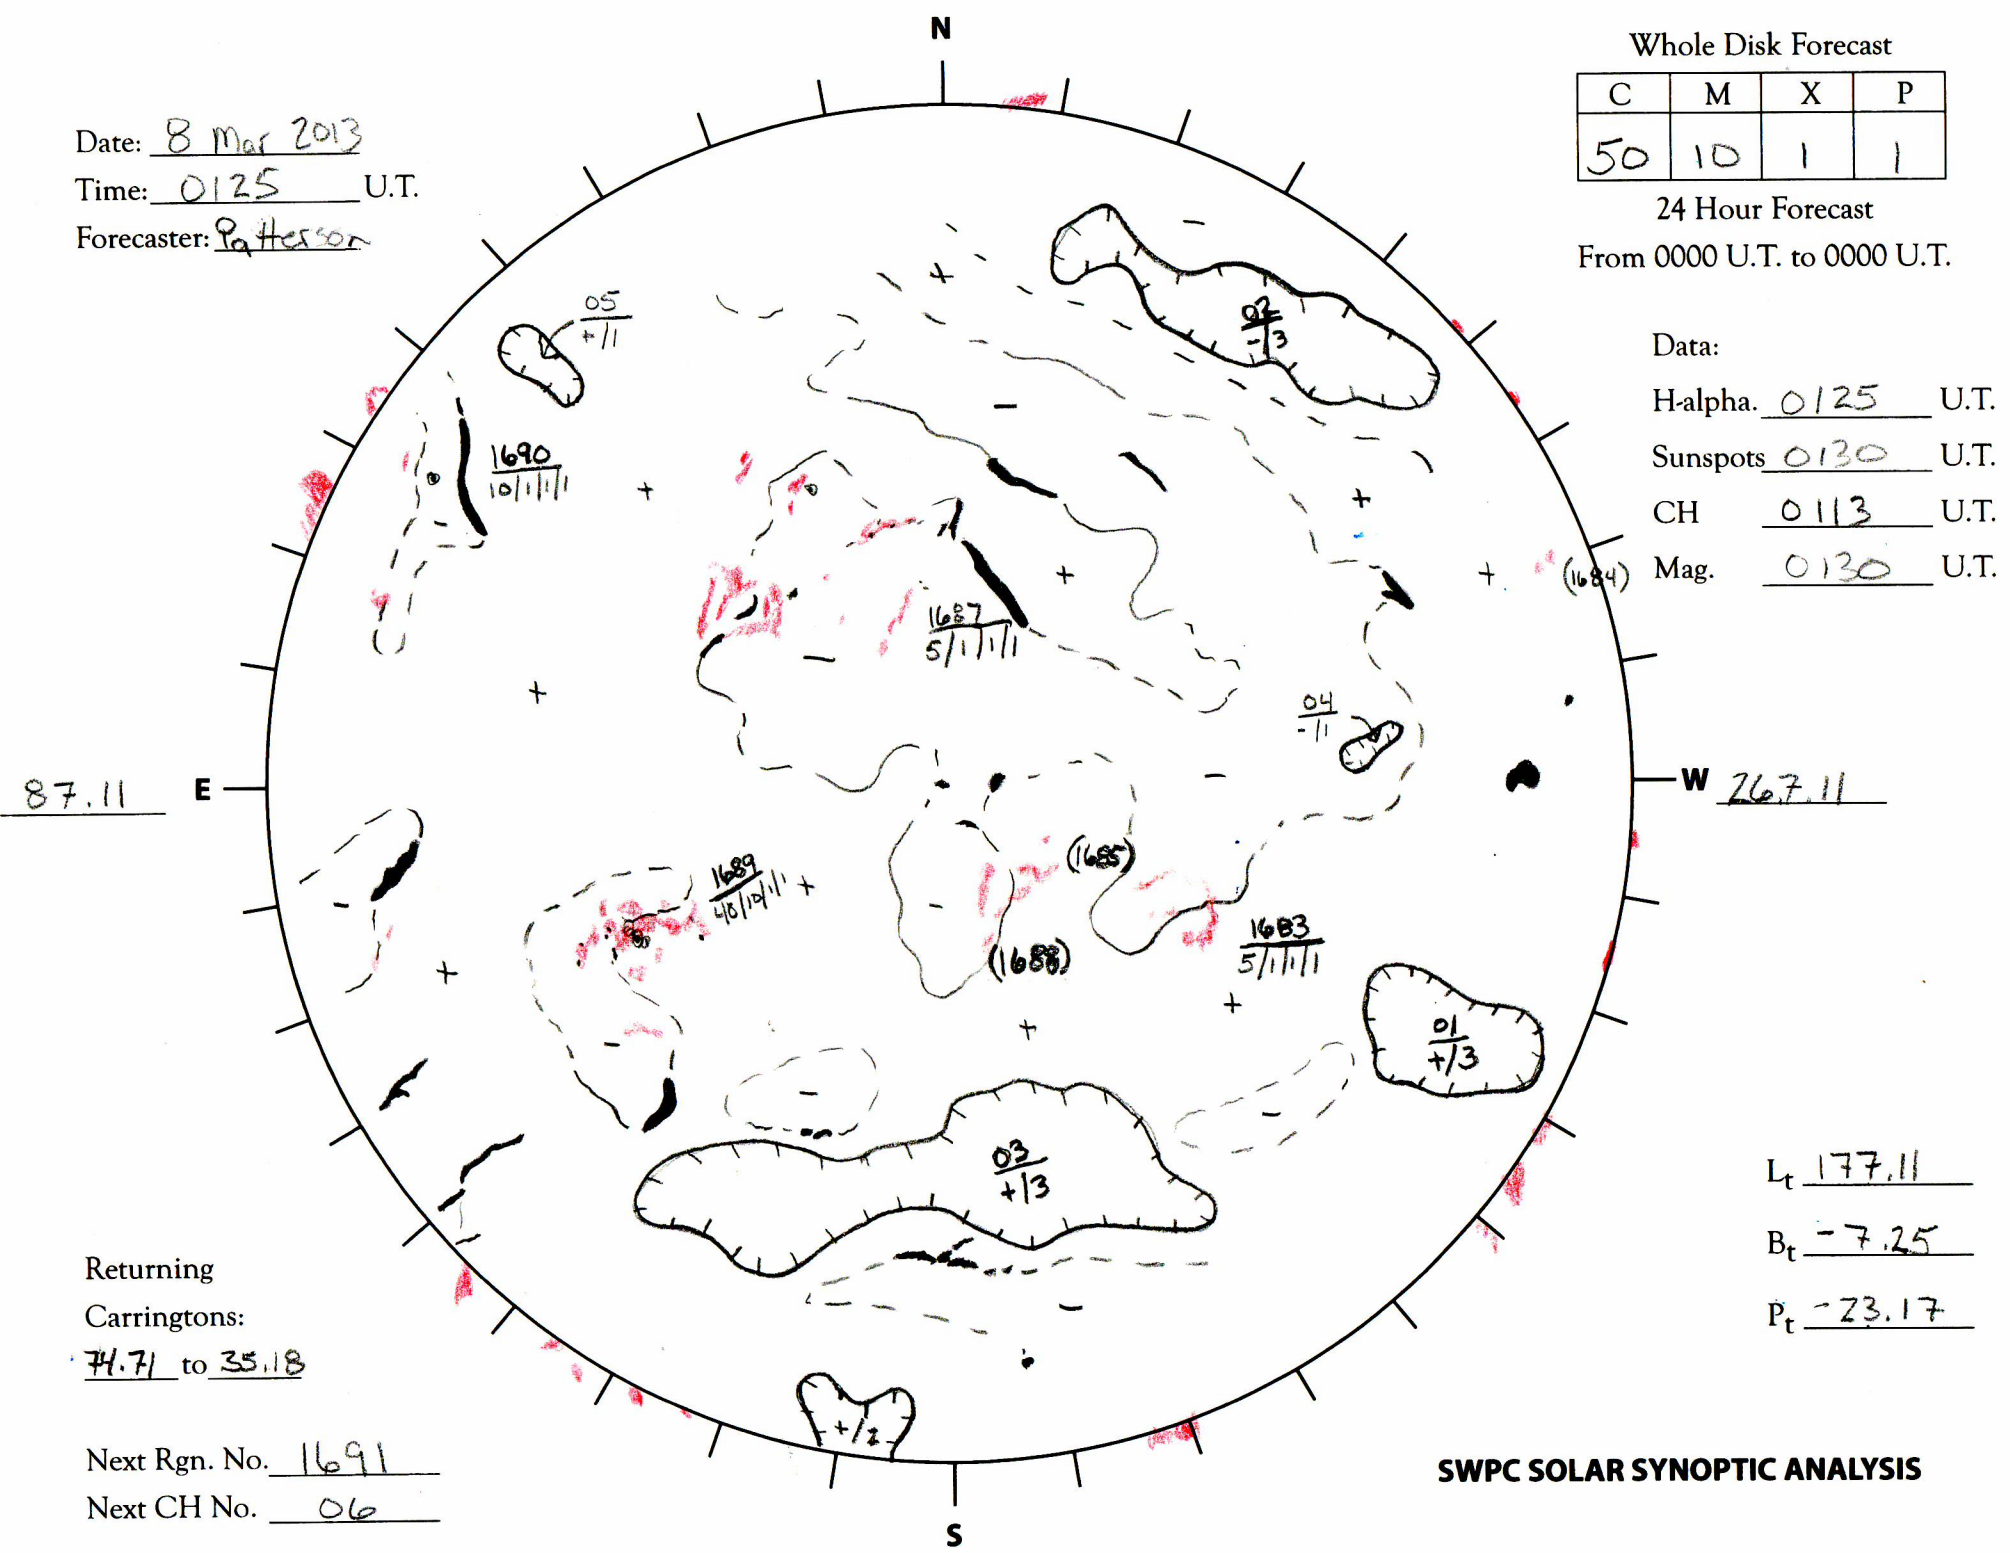

Date: 8 Mar 2013
 Time: 0125 U.T.
 Forecaster: Patterson

Whole Disk Forecast

C	M	X	P
50	10	1	1

24 Hour Forecast
 From 0000 U.T. to 0000 U.T.

Data:
 H-alpha. 0125 U.T.
 Sunspots 0130 U.T.
 CH 0113 U.T.
 Mag. 0130 U.T.

87.11 E

W 267.11

Returning
 Carringtons:
71.71 to 35.18

Next Rgn. No. 1691
 Next CH No. 06

L_t 177.11
 B_t -7.25
 P_t -23.17