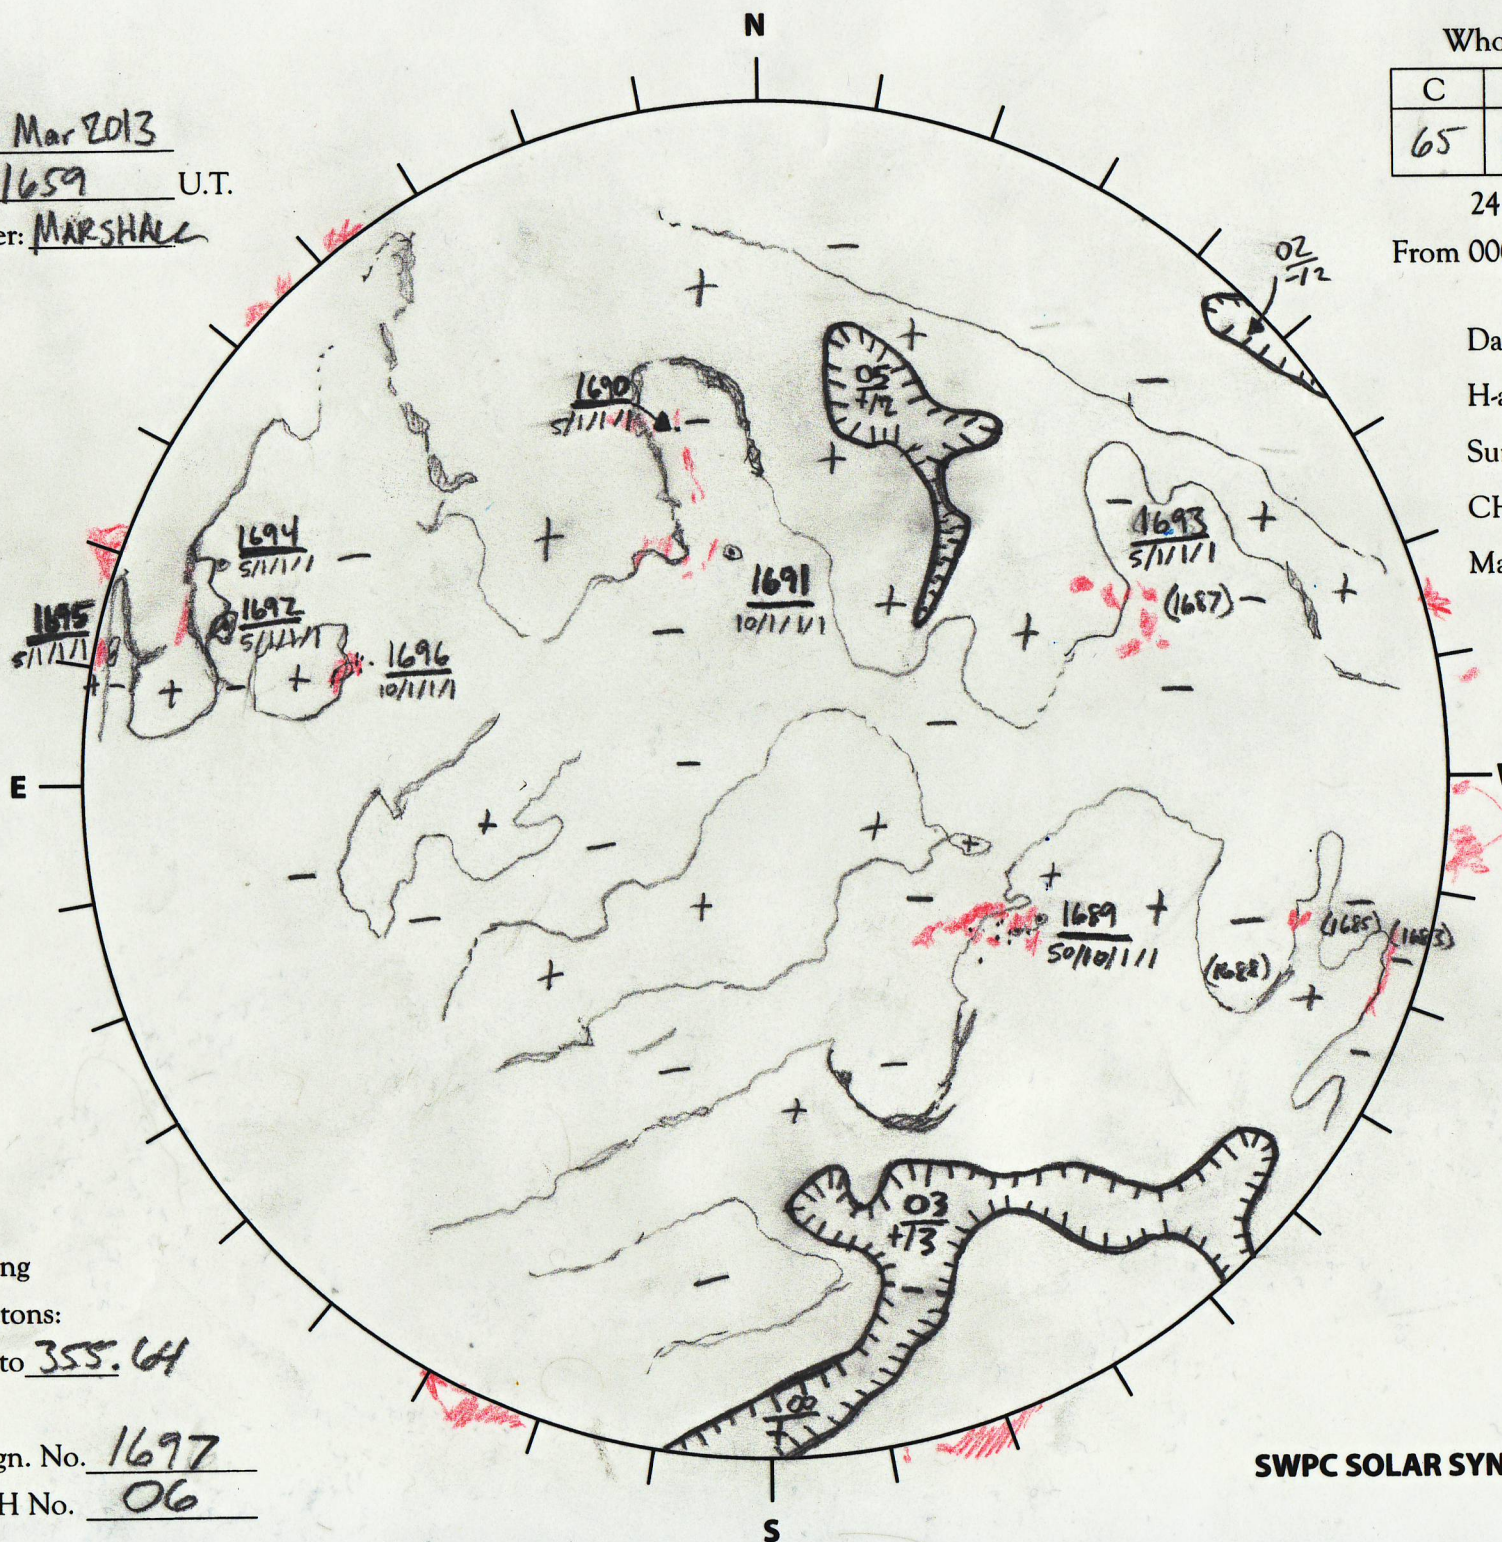

Date: 11 Mar 2013
 Time: 1659 U.T.
 Forecaster: MARSHALL

Whole Disk Forecast

C	M	X	P
65	15	1	1

24 Hour Forecast

From 0000 U.T. to 0000 U.T.

Data:

H-alpha. 1659 U.T.

Sunspots 1623 U.T.

CH 1630 U.T.

Mag. 1630 U.T.

39.03 E

W 219.03

Returning
 Carringtons:
35.18 to 355.64

Next Rgn. No. 1697
 Next CH No. 06

L_t 129.03
 B_t -7.22
 P_t -23.87