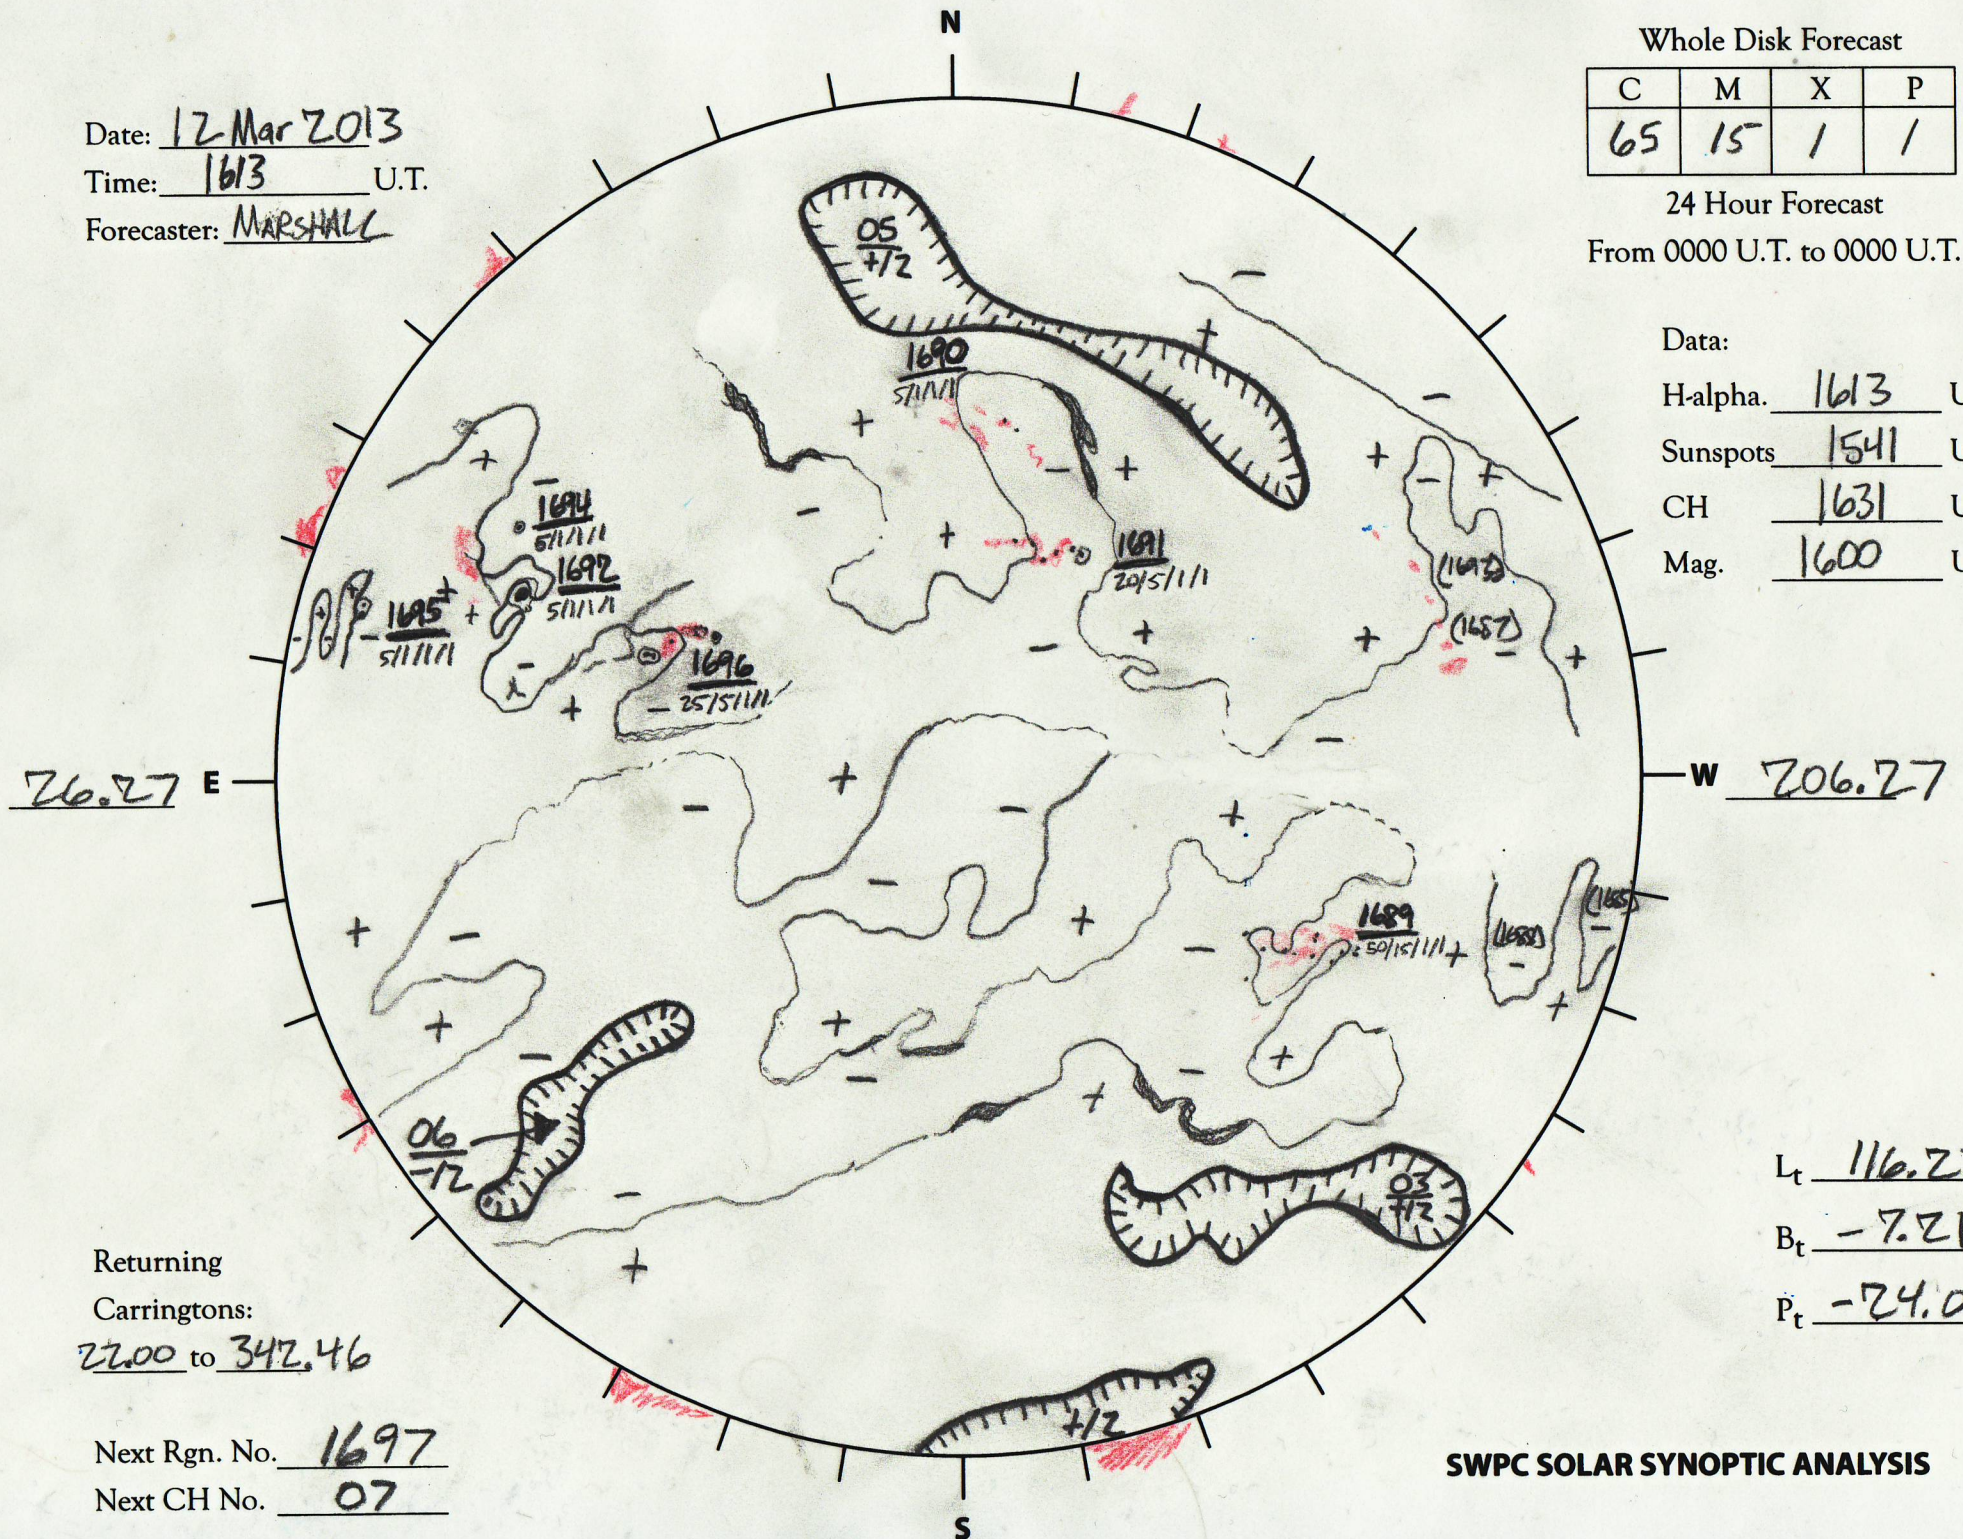

Date: 12 Mar 2013  
 Time: 1613 U.T.  
 Forecaster: MARSHALL

Whole Disk Forecast

C	M	X	P
65	15	1	1

24 Hour Forecast  
 From 0000 U.T. to 0000 U.T.

Data:

H-alpha. 1613 U.T.

Sunspots 1541 U.T.

CH 1631 U.T.

Mag. 1600 U.T.

Returning  
 Carringtons:  
22.00 to 342.46

Next Rgn. No. 1697  
 Next CH No. 07

$L_t$  116.27  
 $B_t$  -7.21  
 $P_t$  -24.05