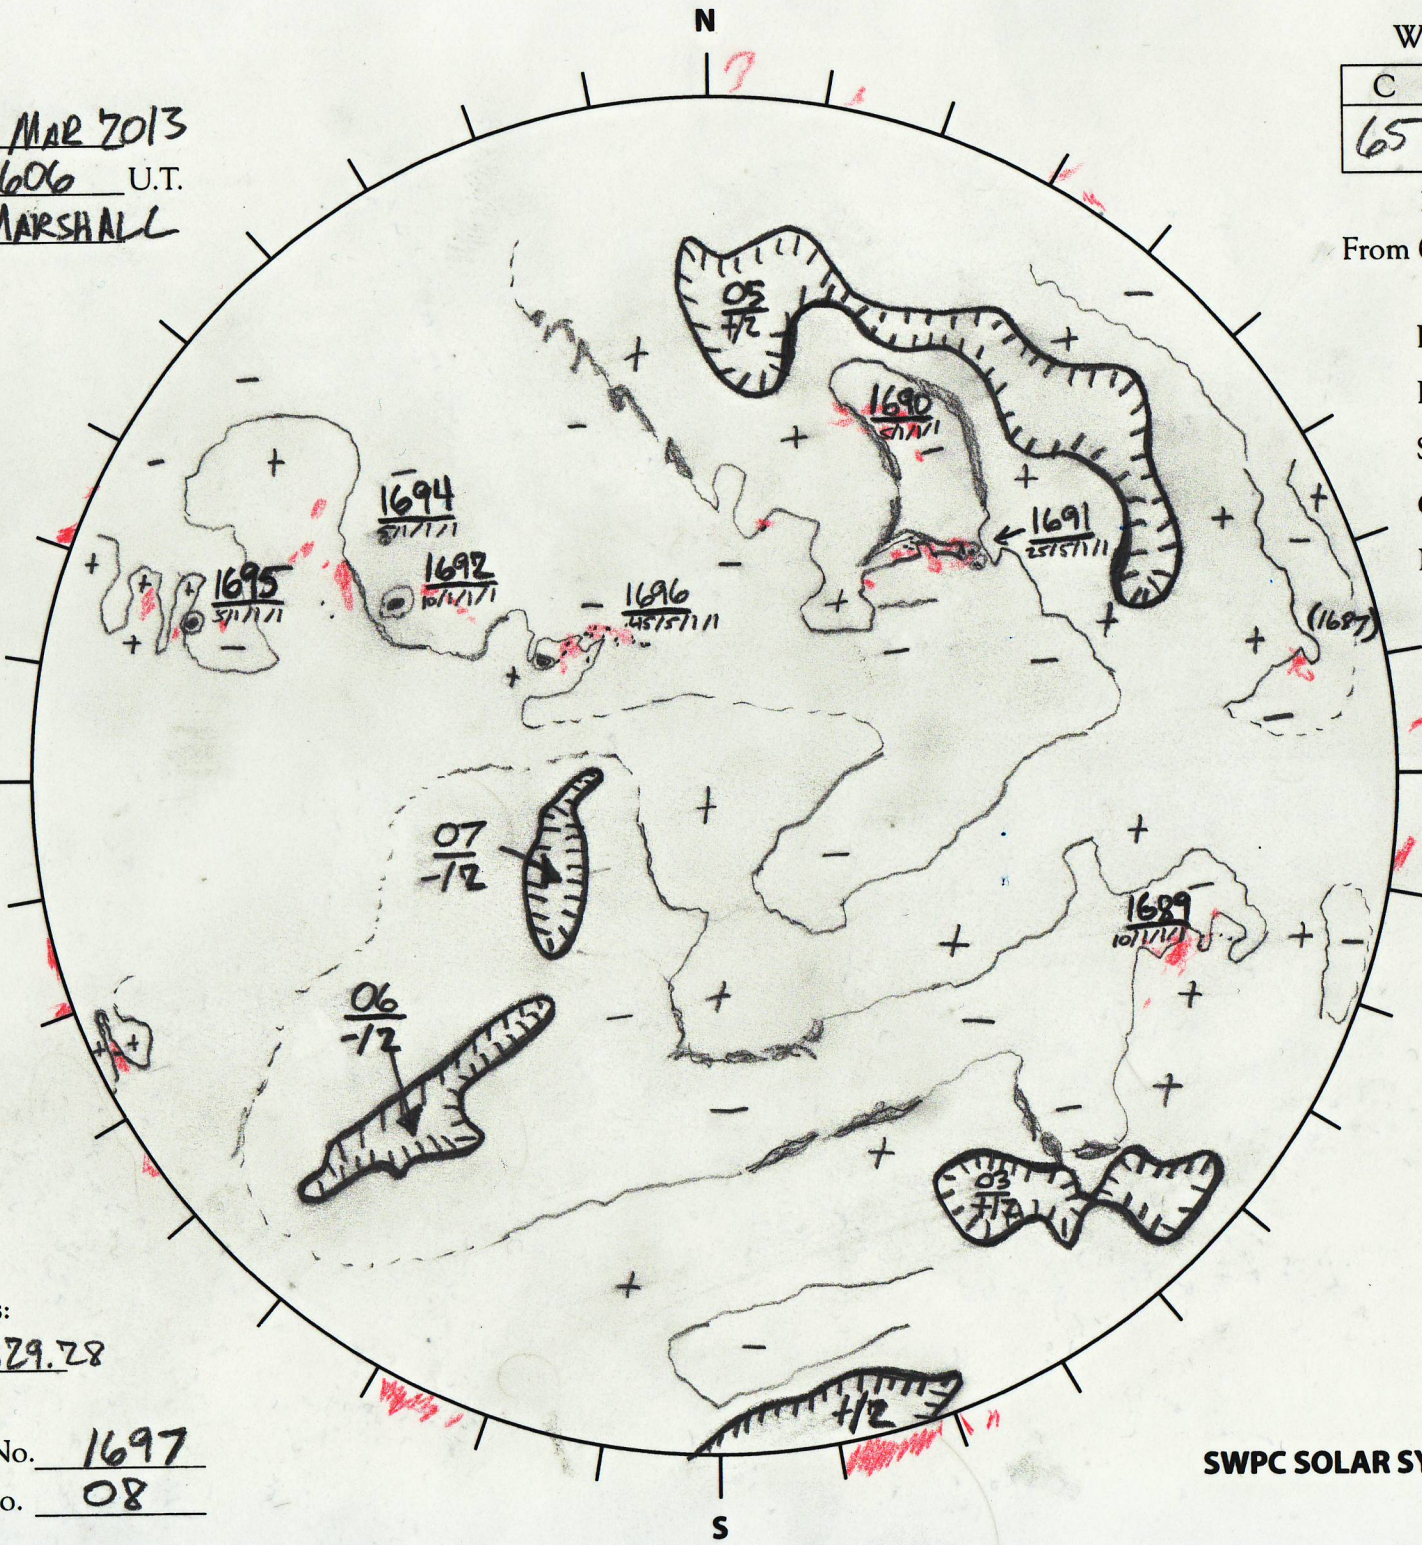

Date: 13 MAR 2013
 Time: 1606 U.T.
 Forecaster: MARSHALL

Whole Disk Forecast

| C | M | X | P |
|----|----|---|---|
| 65 | 10 | 1 | 1 |

24 Hour Forecast
 From 0000 U.T. to 0000 U.T.

Data:
 H-alpha. 1606 U.T.
 Sunspots 1523 U.T.
 CH 1544 U.T.
 Mag. 1530 U.T.

13.16 E

W 193.16

Returning
 Carringtons:
8.82 to 329.28

Next Rgn. No. 1697
 Next CH No. 08

L_t 103.16
 B_t -7.19
 P_t -24.22