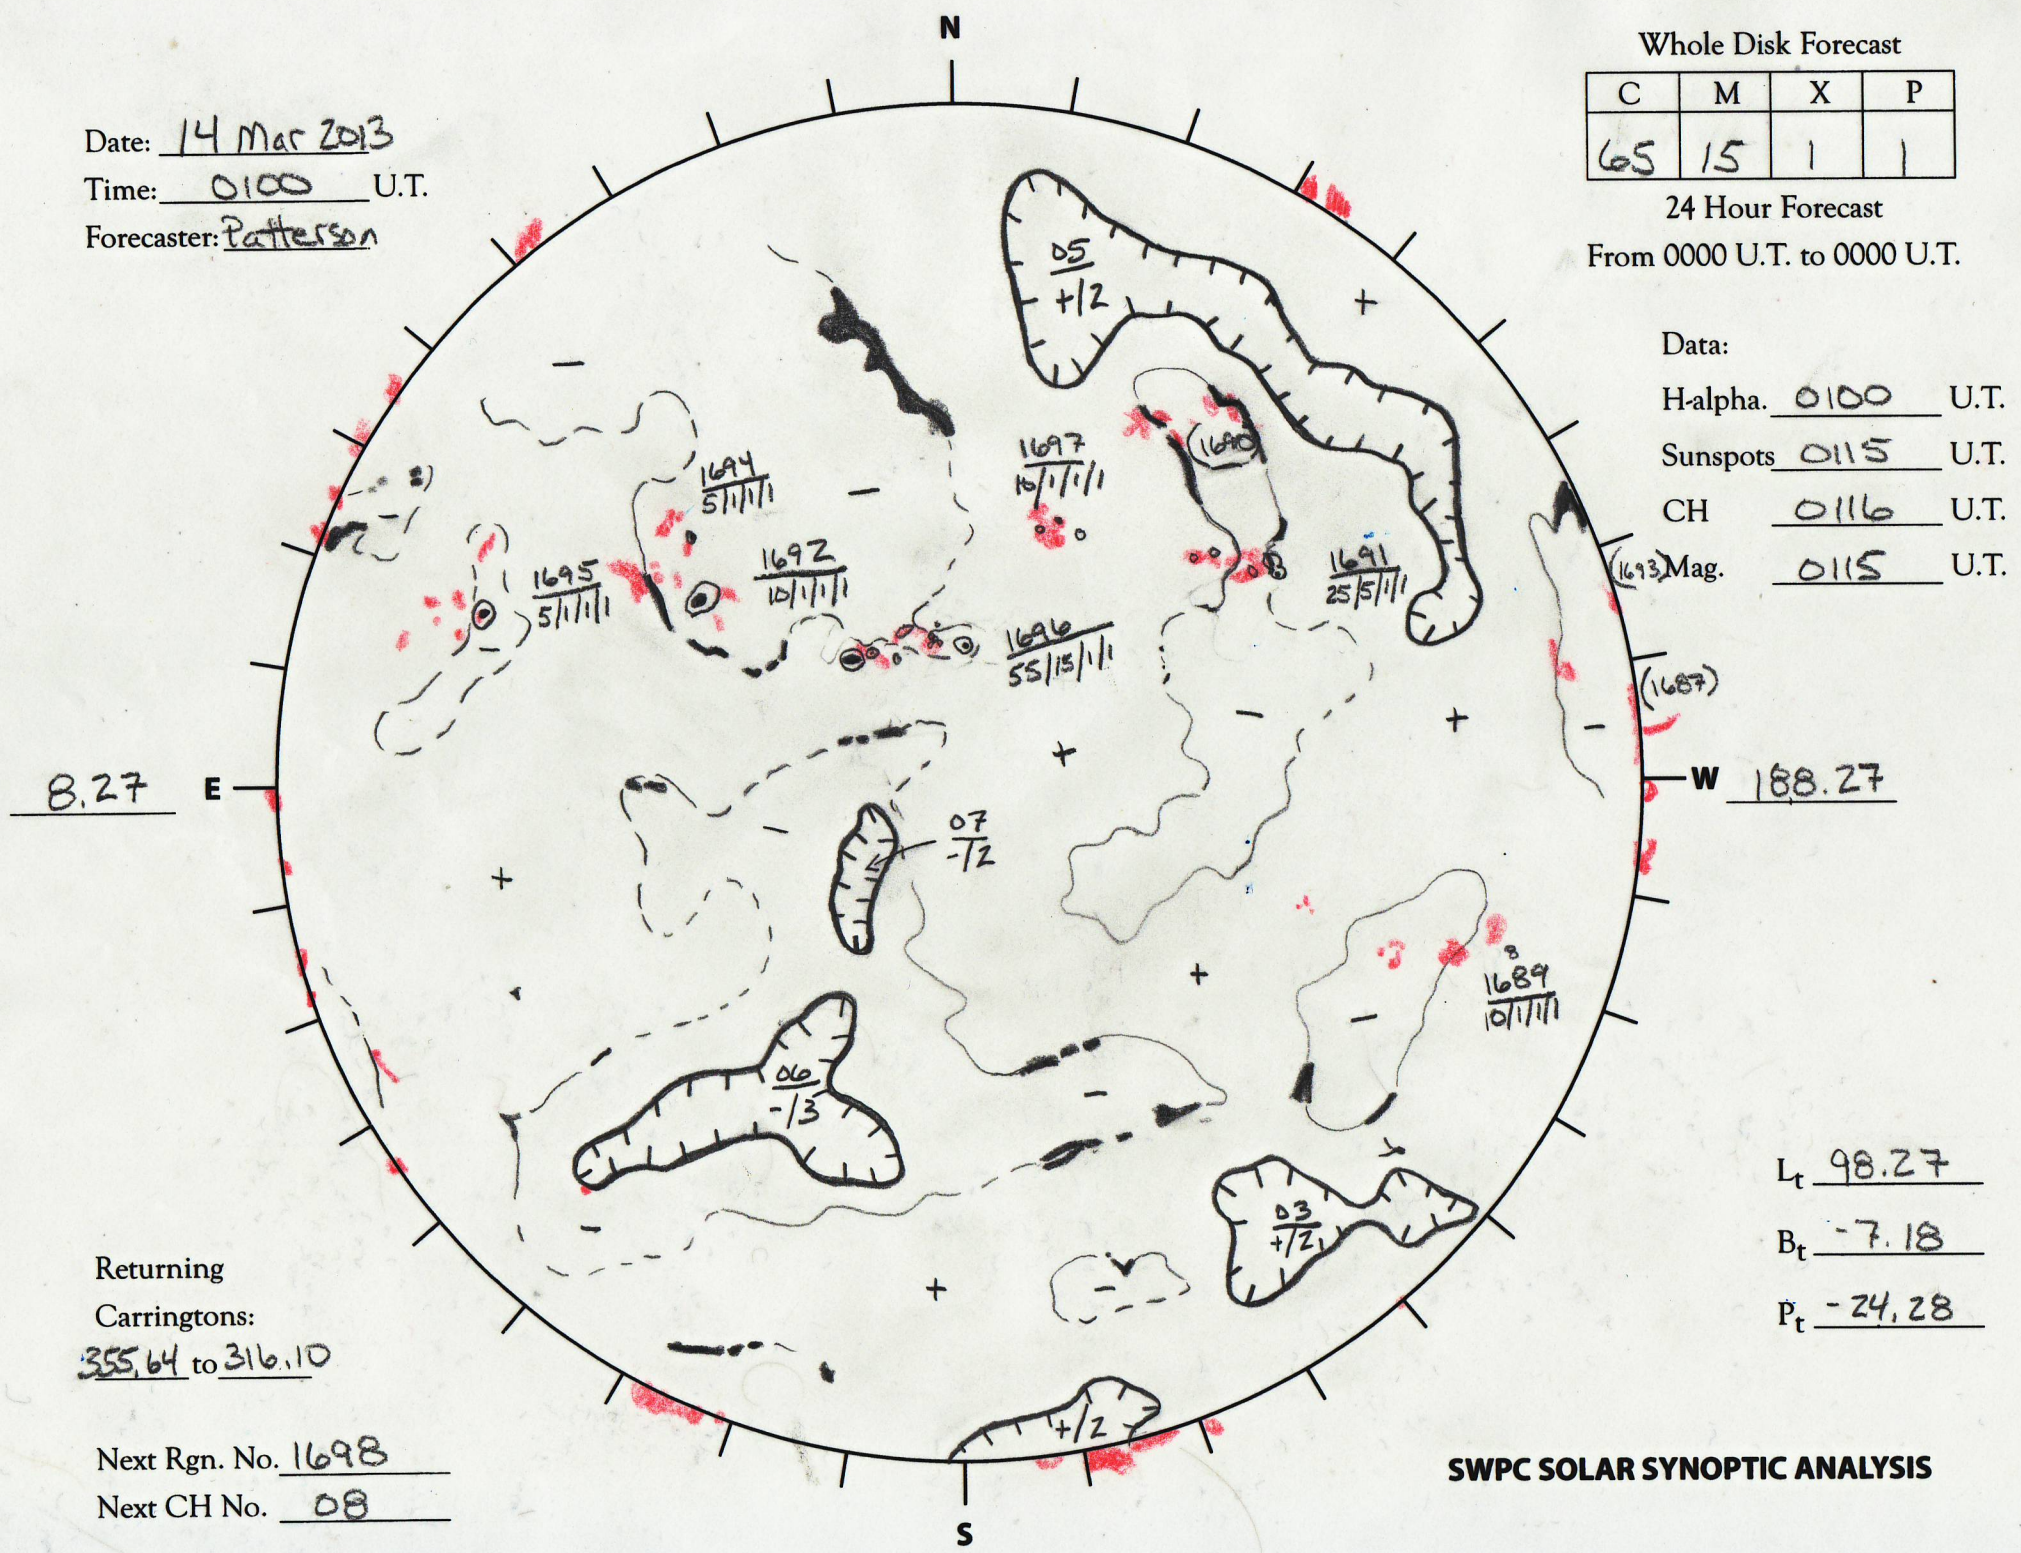

Date: 14 Mar 2013
 Time: 0100 U.T.
 Forecaster: Patterson

Whole Disk Forecast

C	M	X	P
65	15	1	1

24 Hour Forecast
 From 0000 U.T. to 0000 U.T.

Data:
 H-alpha. 0100 U.T.
 Sunspots 0115 U.T.
 CH 0116 U.T.
 (1693) Mag. 0115 U.T.

Returning
 Carringtons:
355.64 to 316.10

Next Rgn. No. 1698
 Next CH No. 08

L_t 98.27
 B_t -7.18
 P_t -24.28