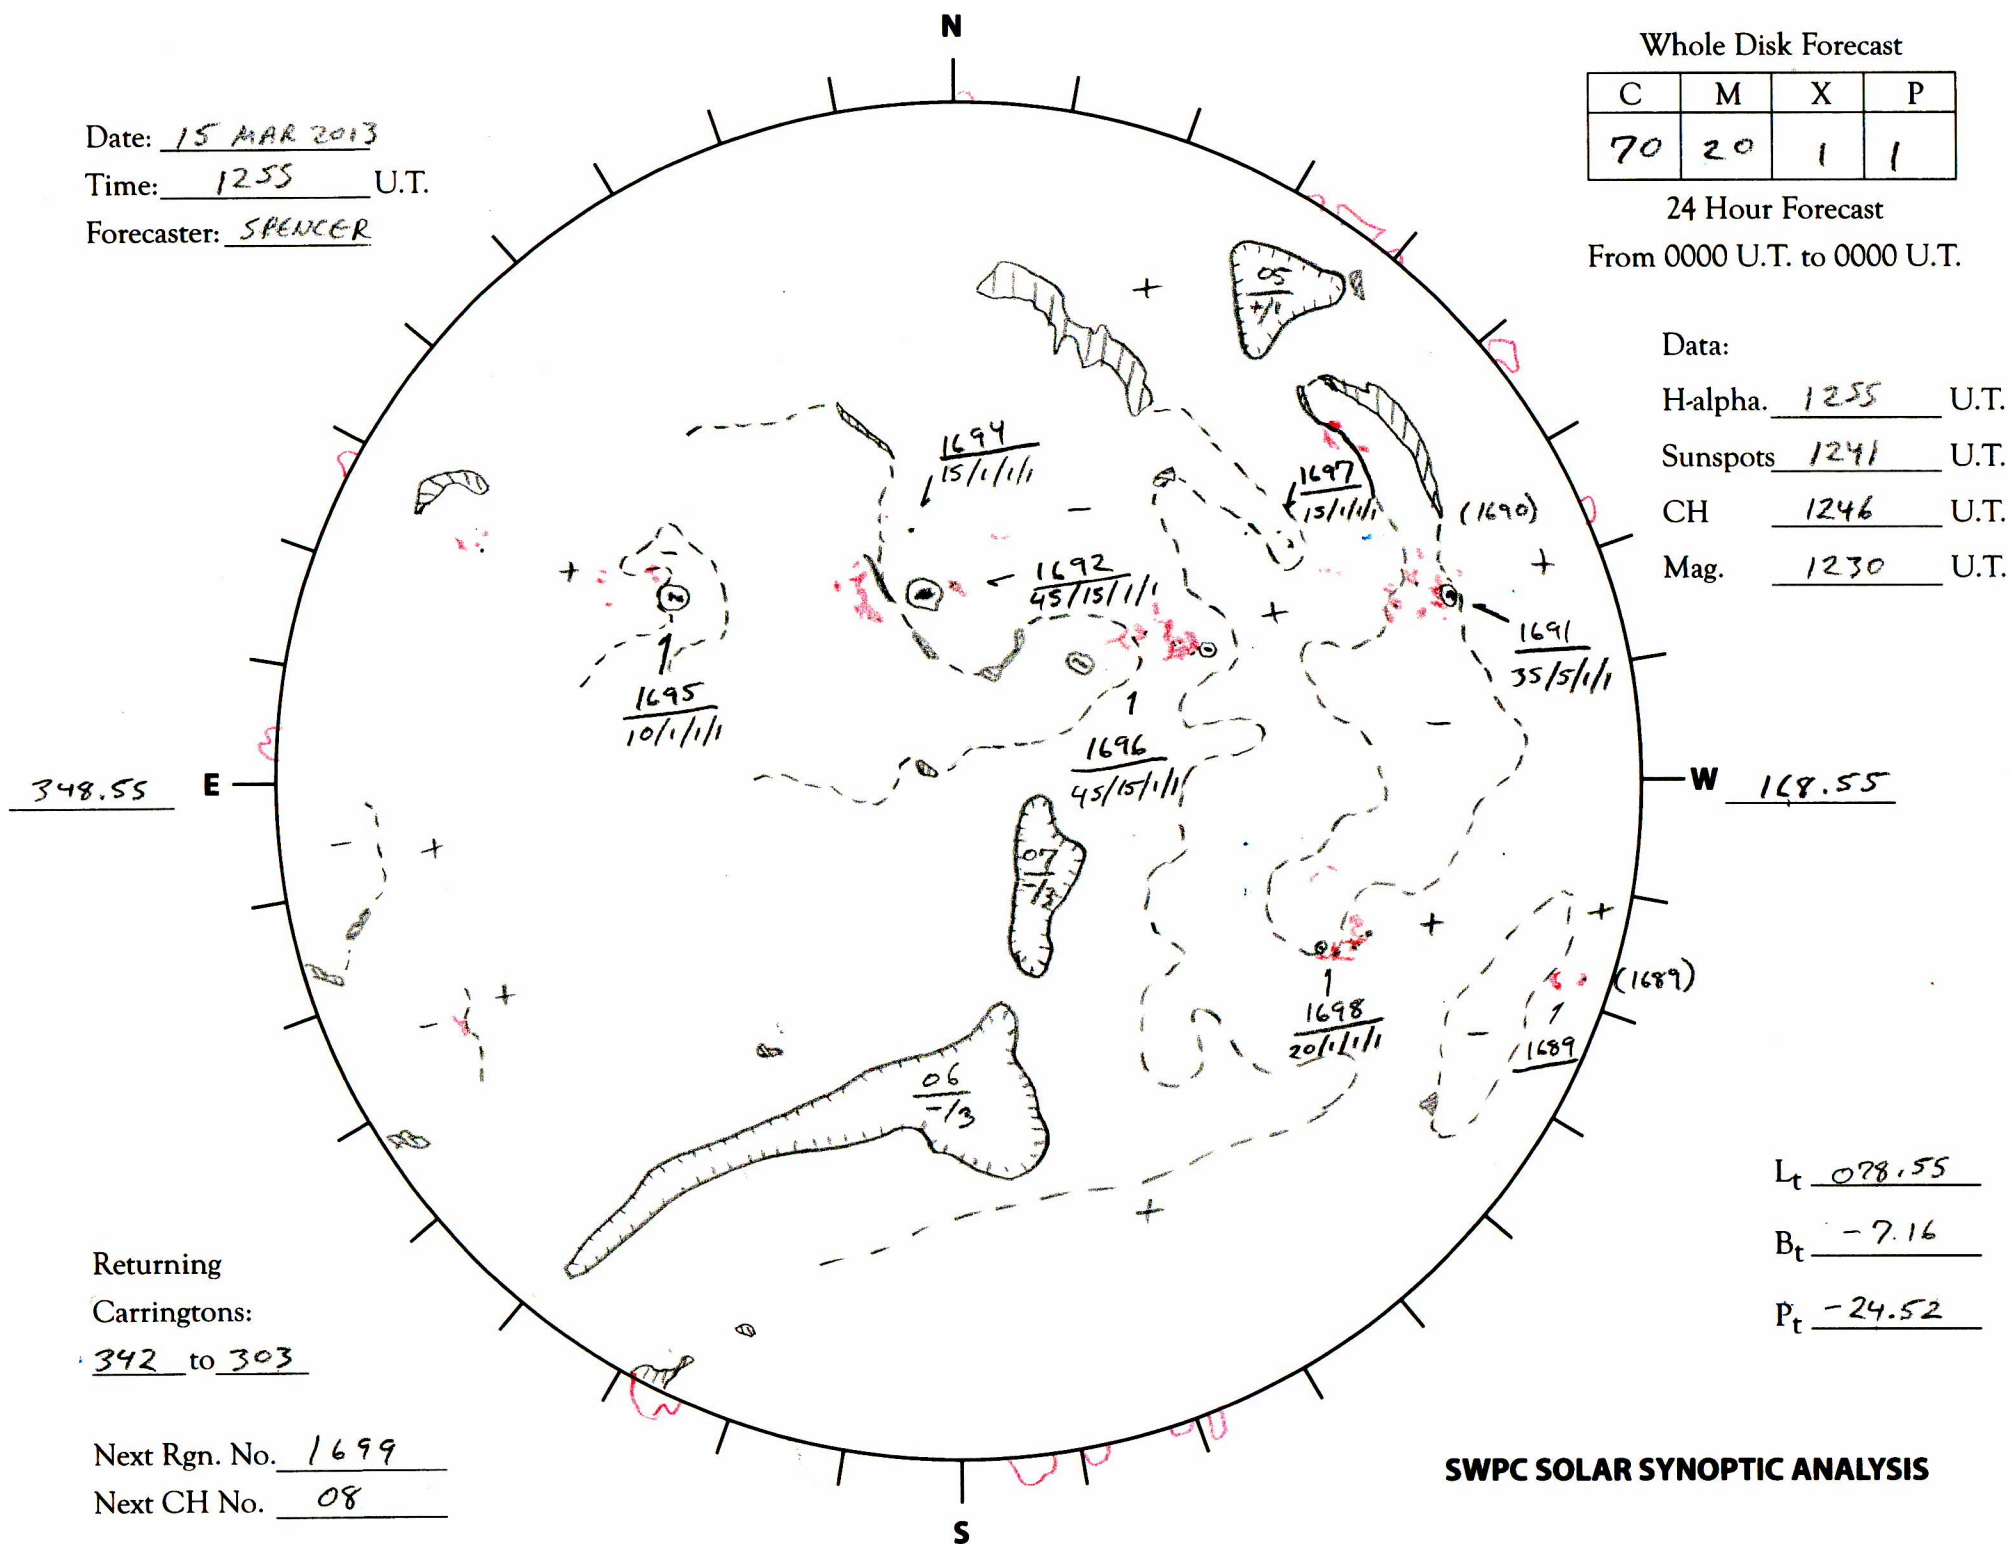

Date: 15 MAR 2013
 Time: 1255 U.T.
 Forecaster: SPENCER

Whole Disk Forecast

C	M	X	P
70	20	1	1

24 Hour Forecast
 From 0000 U.T. to 0000 U.T.

Data:
 H-alpha. 1255 U.T.
 Sunspots 1241 U.T.
 CH 1246 U.T.
 Mag. 1230 U.T.

348.55 E

W 148.55

Returning
 Carringtons:
342 to 303

Next Rgn. No. 1699
 Next CH No. 08

L_t 078.55
 B_t -7.16
 P_t -24.52