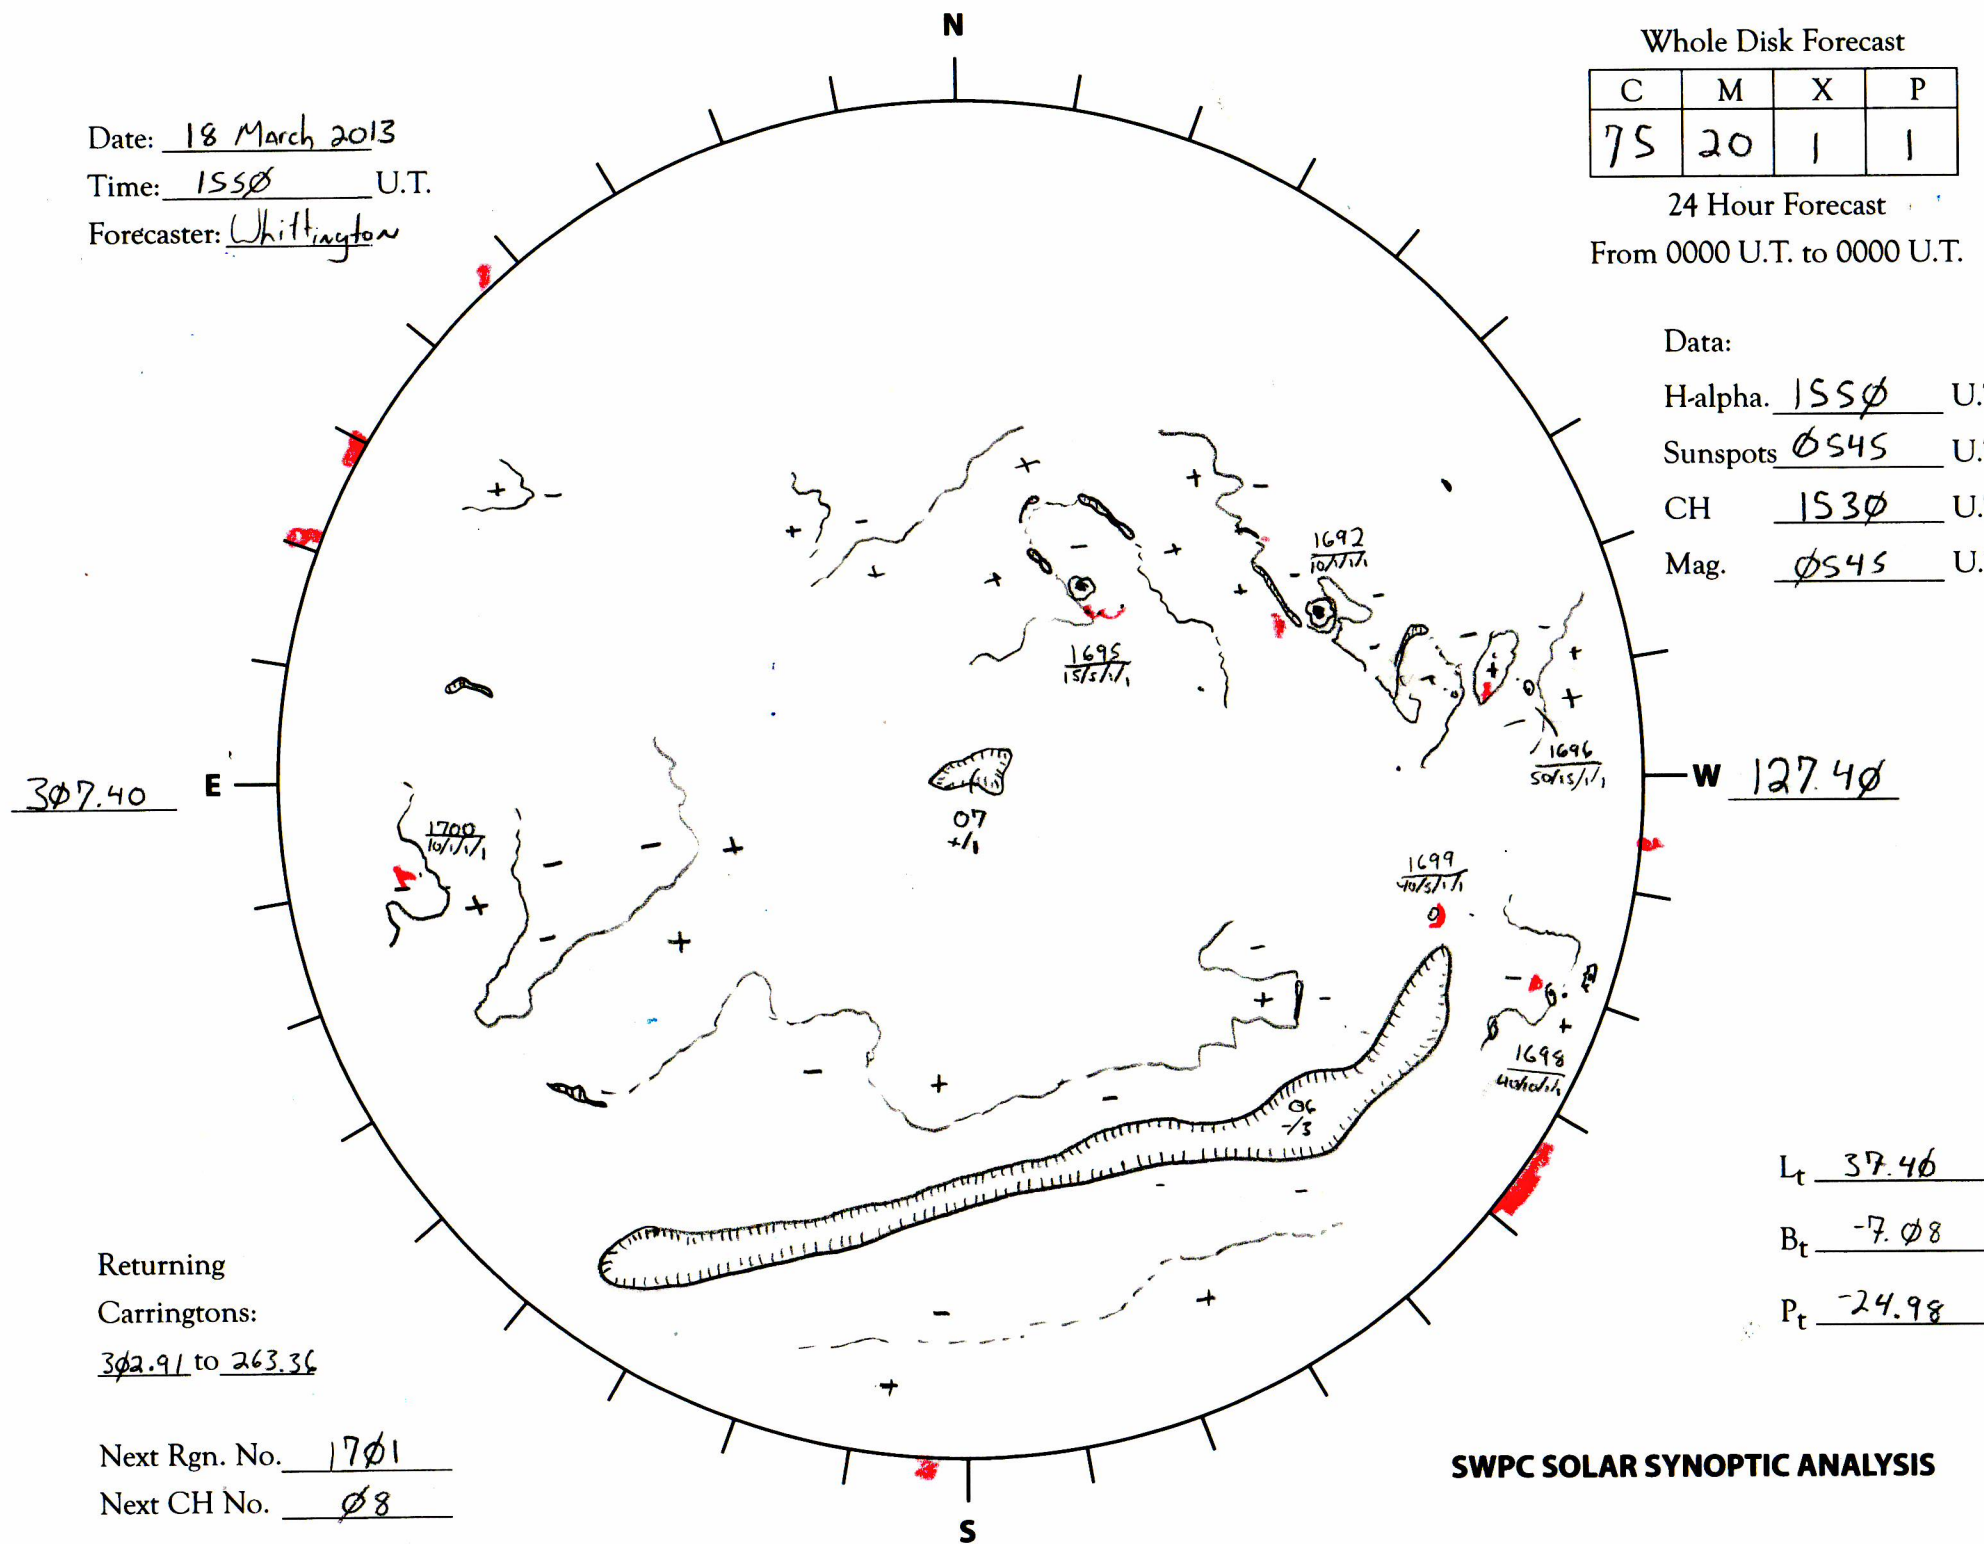

Date: 18 March 2013
 Time: 1550 U.T.
 Forecaster: Whittington

Whole Disk Forecast

C	M	X	P
75	20	1	1

24 Hour Forecast
 From 0000 U.T. to 0000 U.T.

Data:

H-alpha. 1550 U.T.

Sunspots 0545 U.T.

CH 1530 U.T.

Mag. 0545 U.T.

Returning
 Carringtons:
302.91 to 263.36

Next Rgn. No. 1701
 Next CH No. 08

L_t 37.40

B_t -7.08

P_t -24.98