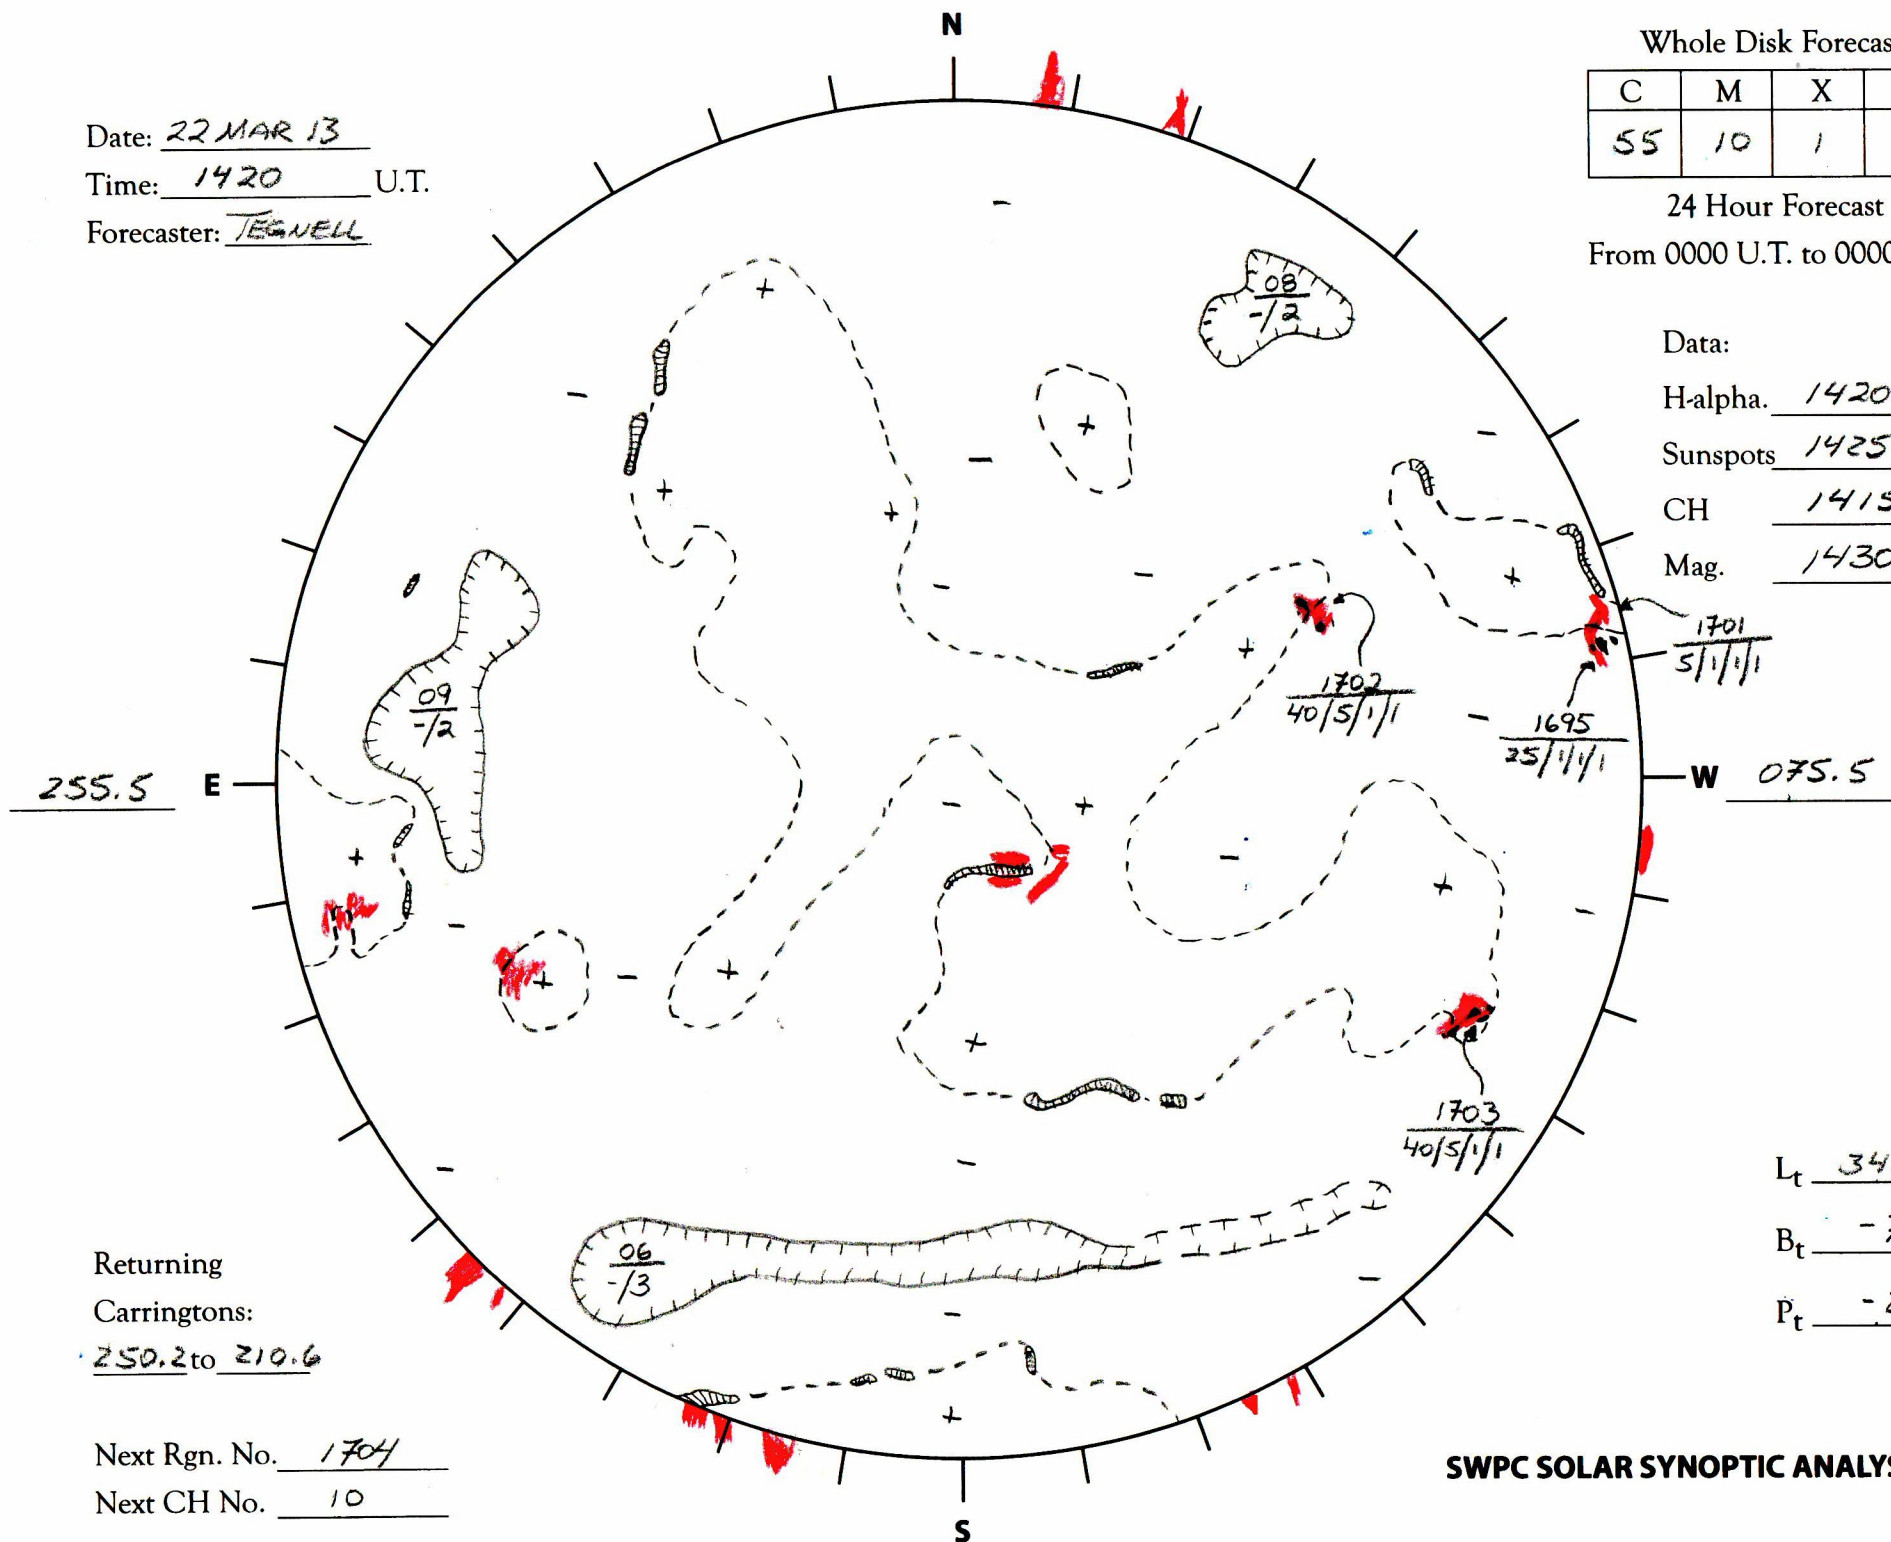

Date: 22 MAR 13  
 Time: 1420 U.T.  
 Forecaster: TEGNELL

Whole Disk Forecast

C	M	X	P
55	10	1	1

24 Hour Forecast  
 From 0000 U.T. to 0000 U.T.

Data:

H-alpha. 1420 U.T.

Sunspots 1425 U.T.

CH 1415 U.T.

Mag. 1430 U.T.

Returning  
 Carringtons:  
250.2 to 210.6

Next Rgn. No. 1704  
 Next CH No. 10

Lt 345.5  
 Bt -7.0  
 Pt -25.5