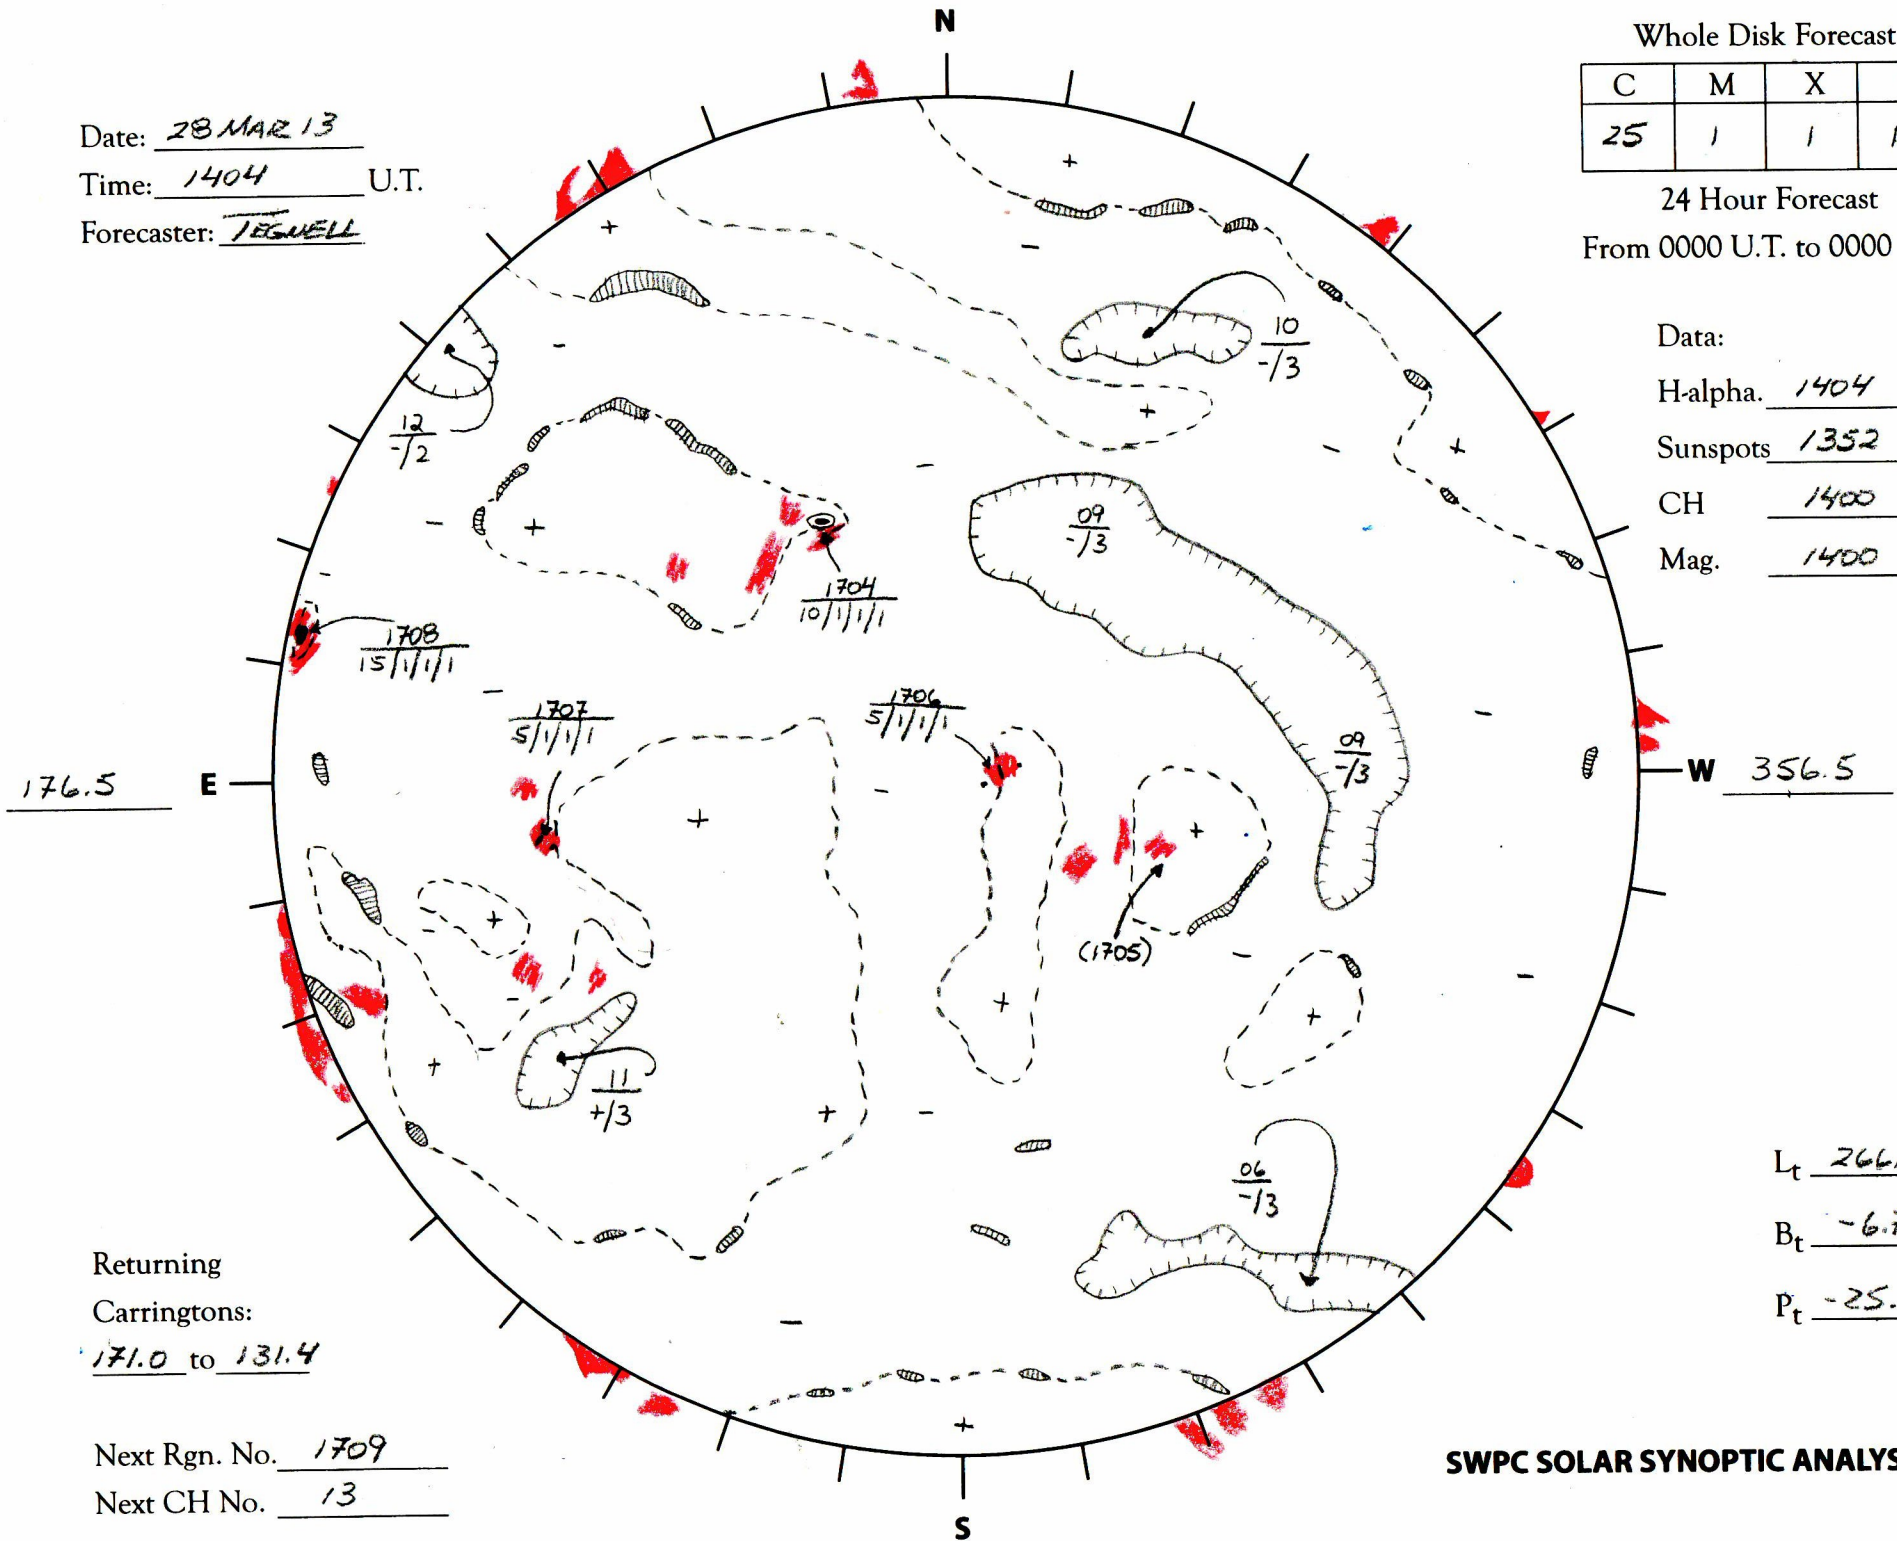

Date: 28 MAR 13
 Time: 1404 U.T.
 Forecaster: TEGUELL

Whole Disk Forecast

C	M	X	P
25	1	1	1

24 Hour Forecast
 From 0000 U.T. to 0000 U.T.

Data:

H-alpha. 1404 U.T.

Sunspots 1352 U.T.

CH 1400 U.T.

Mag. 1400 U.T.

Returning
 Carringtons:
171.0 to 131.4

Next Rgn. No. 1709
 Next CH No. 13

L_t 266.5

B_t -6.7

P_t -25.9