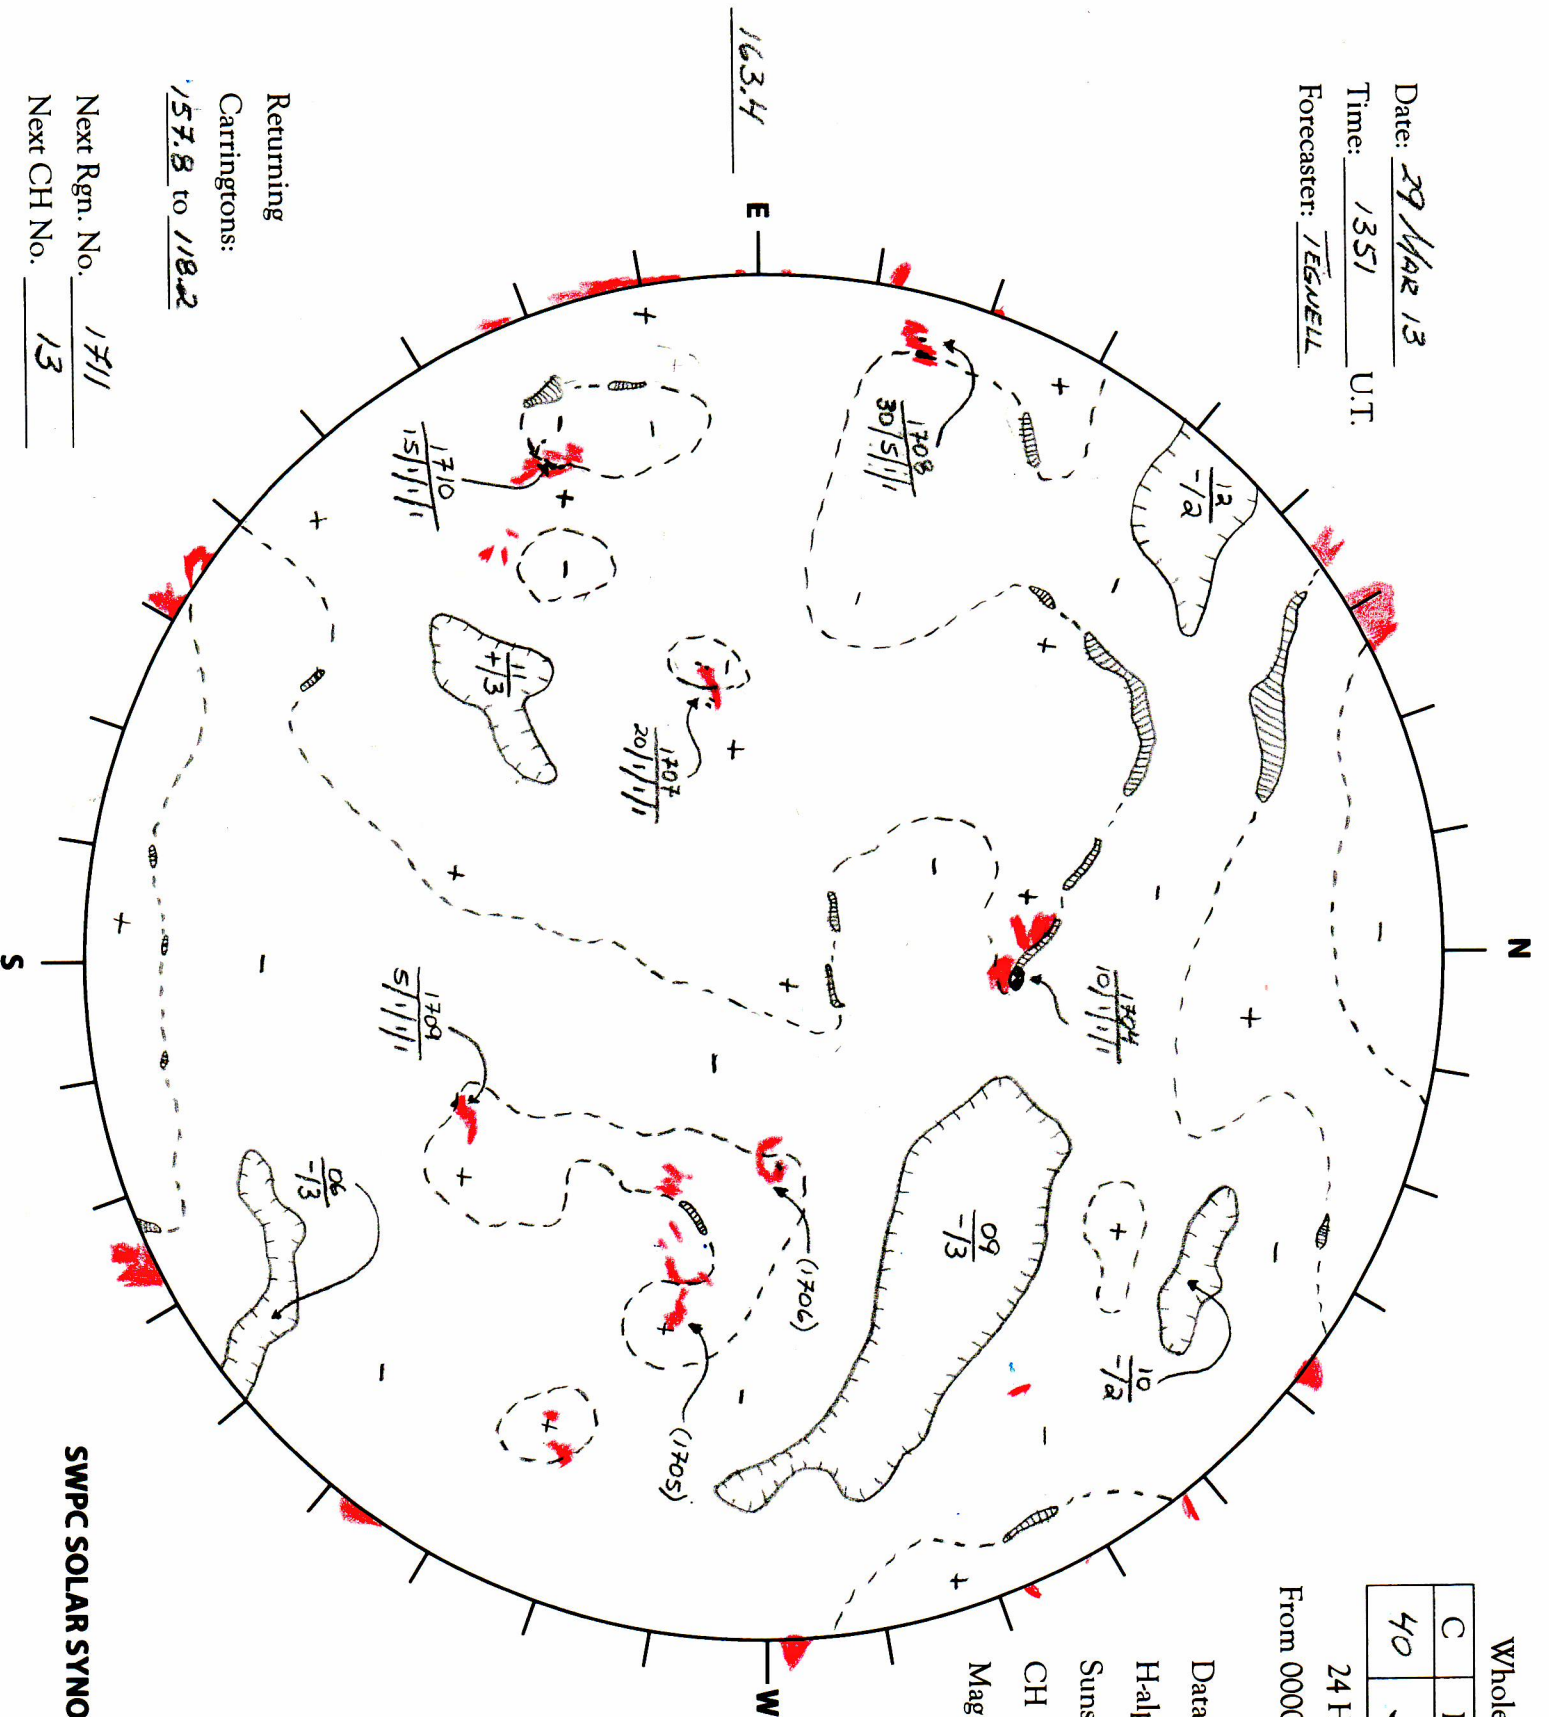

Date: 29 Mar 13
 Time: 1351 U.T.
 Forecaster: EGUELL

Whole Disk Forecast

C	M	X	P
40	5	1	1

24 Hour Forecast
 From 0000 U.T. to 0000 U.T.

Data:
 H-alpha. 1351 U.T.
 Sunspots 1339 U.T.
 CH 1345 U.T.
 Mag. 1345 U.T.

L_t 253.4
 B_t -6.6
 P_t -26.0

Returning
 Carringtons: 157.8 to 118.2
 Next Rgn. No. 1711
 Next CH No. 13

SWPC SOLAR SYNOPTIC ANALYSIS