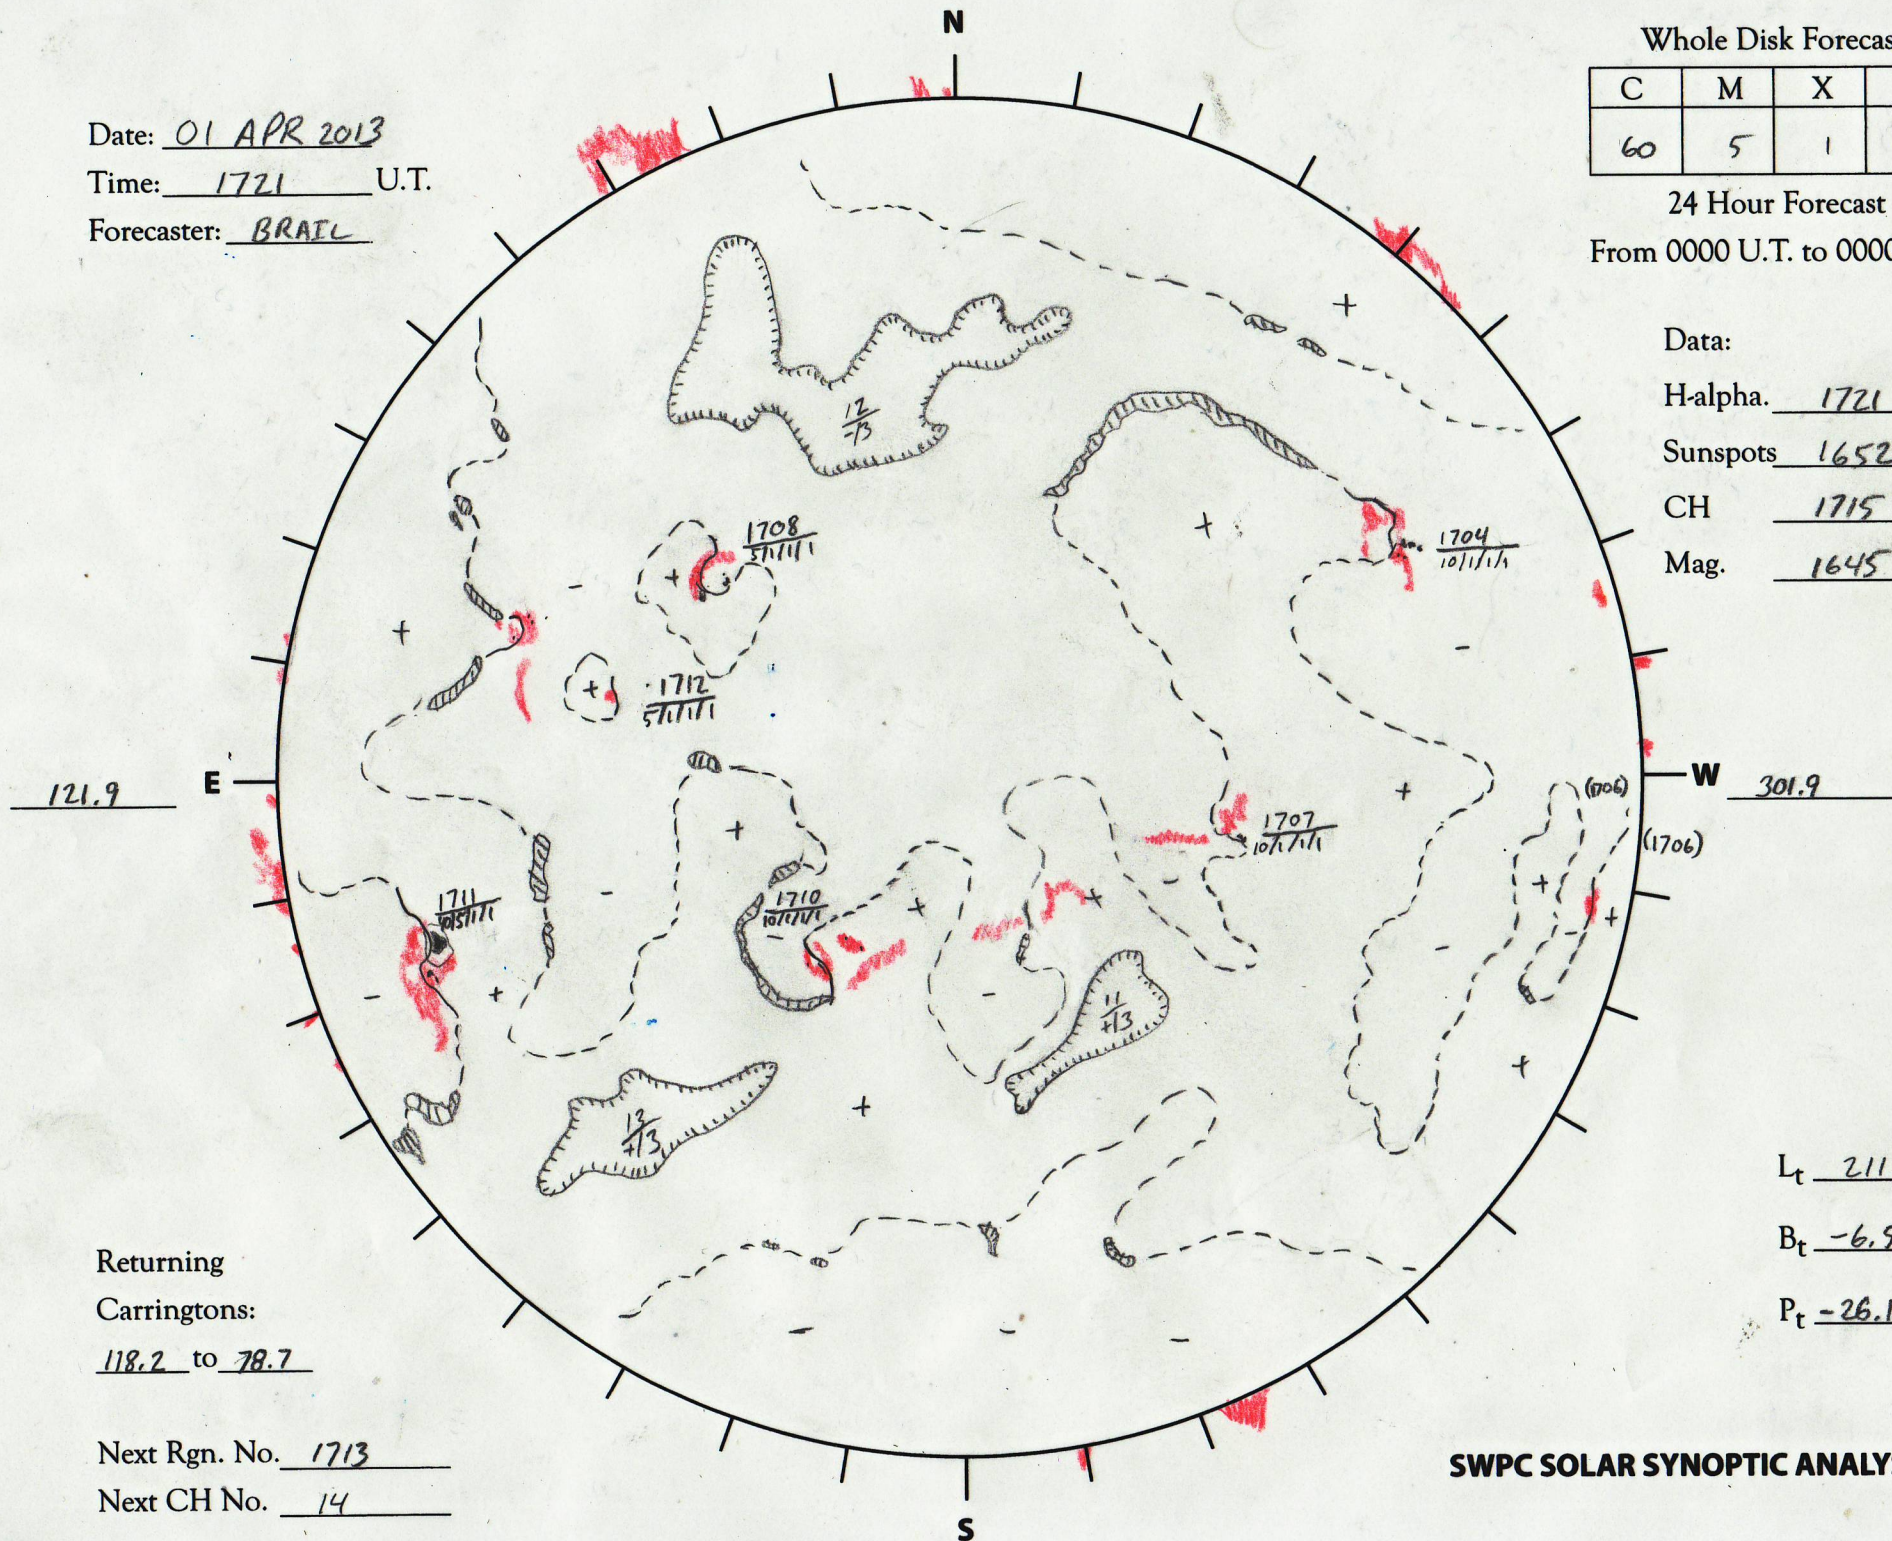

Date: 01 APR 2013
 Time: 1721 U.T.
 Forecaster: BRAIL

Whole Disk Forecast

C	M	X	P
60	5	1	1

24 Hour Forecast
 From 0000 U.T. to 0000 U.T.

Data:
 H-alpha. 1721 U.T.
 Sunspots 1652 U.T.
 CH 1715 U.T.
 Mag. 1645 U.T.

Returning
 Carringtons:
118.2 to 78.7

Next Rgn. No. 1713
 Next CH No. 14

L_t 211.9
 B_t -6.5
 P_t -26.1