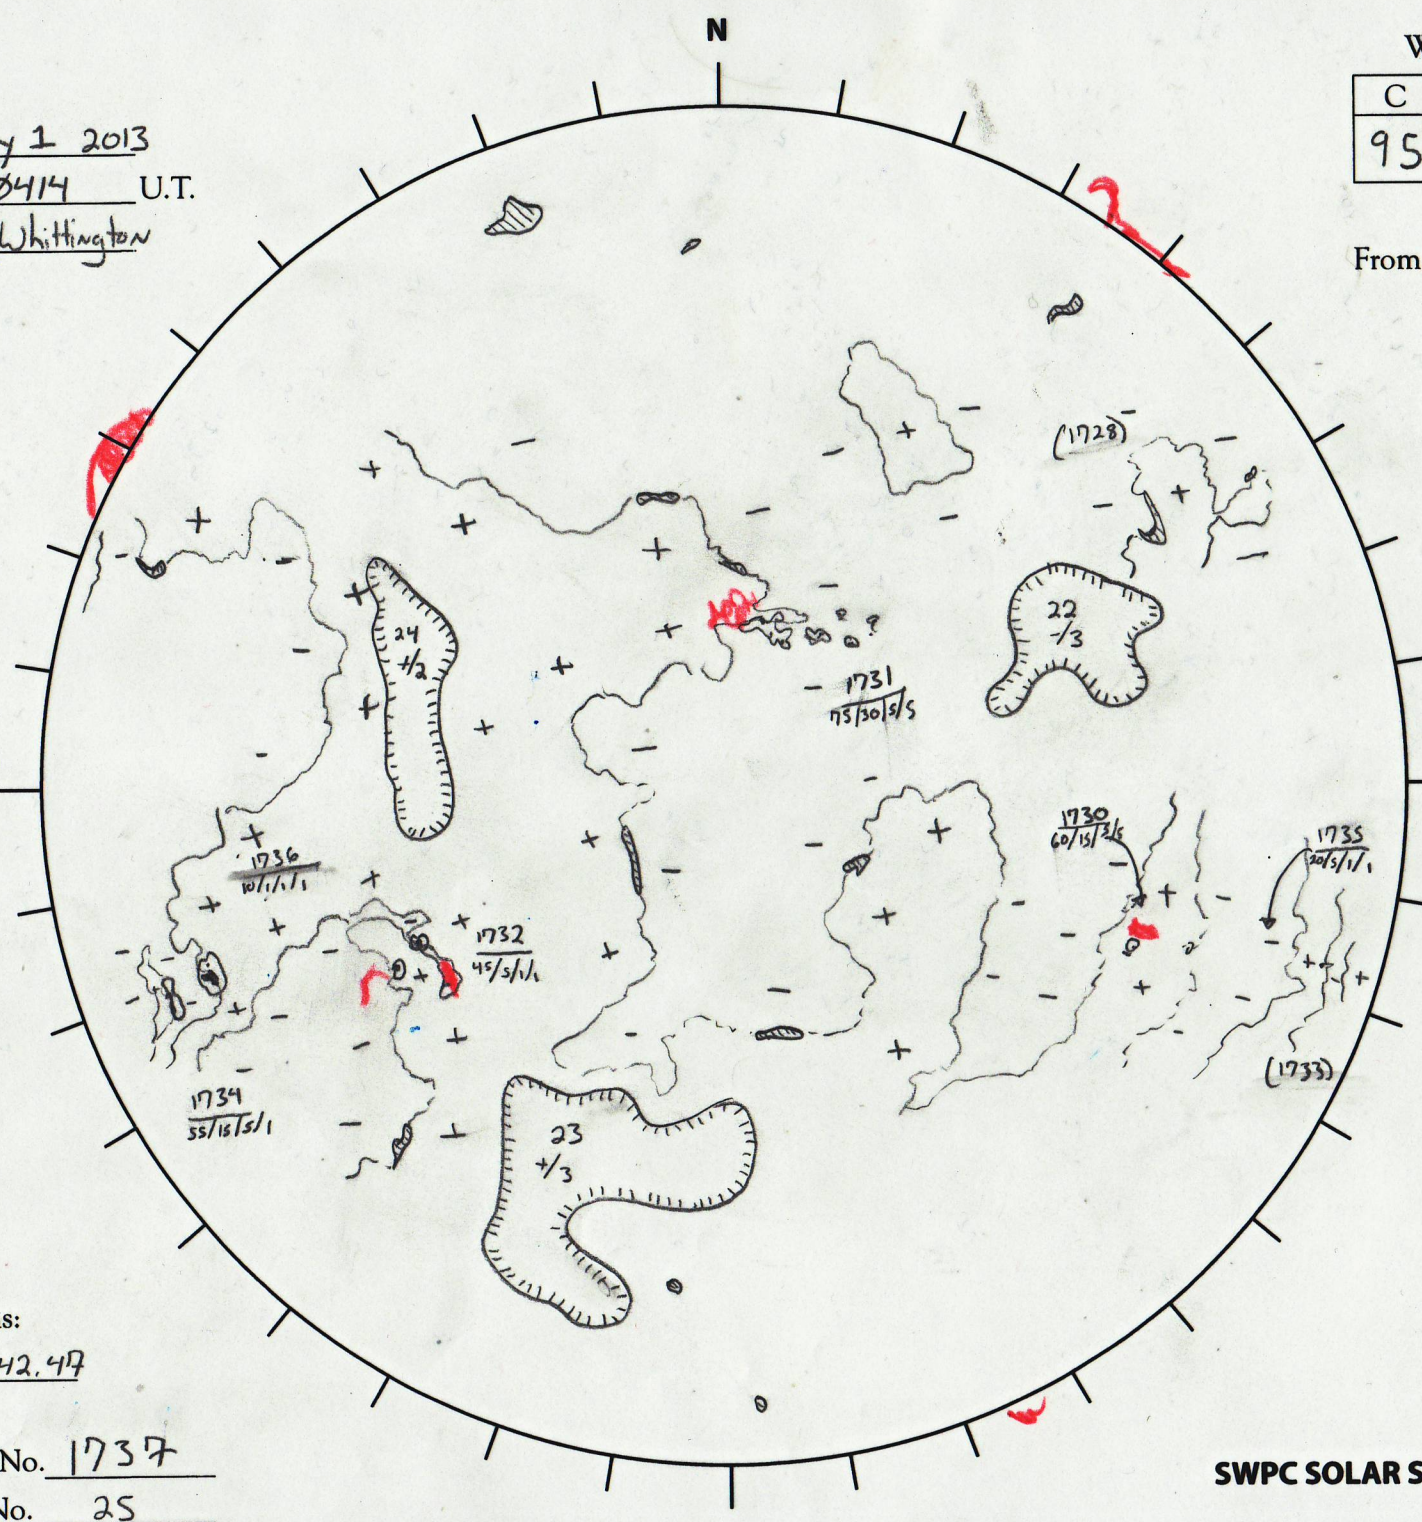

Date: May 1 2013  
 Time: 0414 U.T.  
 Forecaster: Whittington

Whole Disk Forecast

C	M	X	P
95	40	S	S

24 Hour Forecast  
 From 0000 U.T. to 0000 U.T.

Data:

H-alpha. 0414 U.T.

Sunspots 0345 U.T.

CH 0424 U.T.

Mag. 0345 U.T.

93.01 E

W 273.01

Returning Carringtons:  
32.13 to 42.47

Next Rgn. No. 1737  
 Next CH No. 25

$L_t$  183.01

$B_t$  -4.15

$P_t$  -24.08