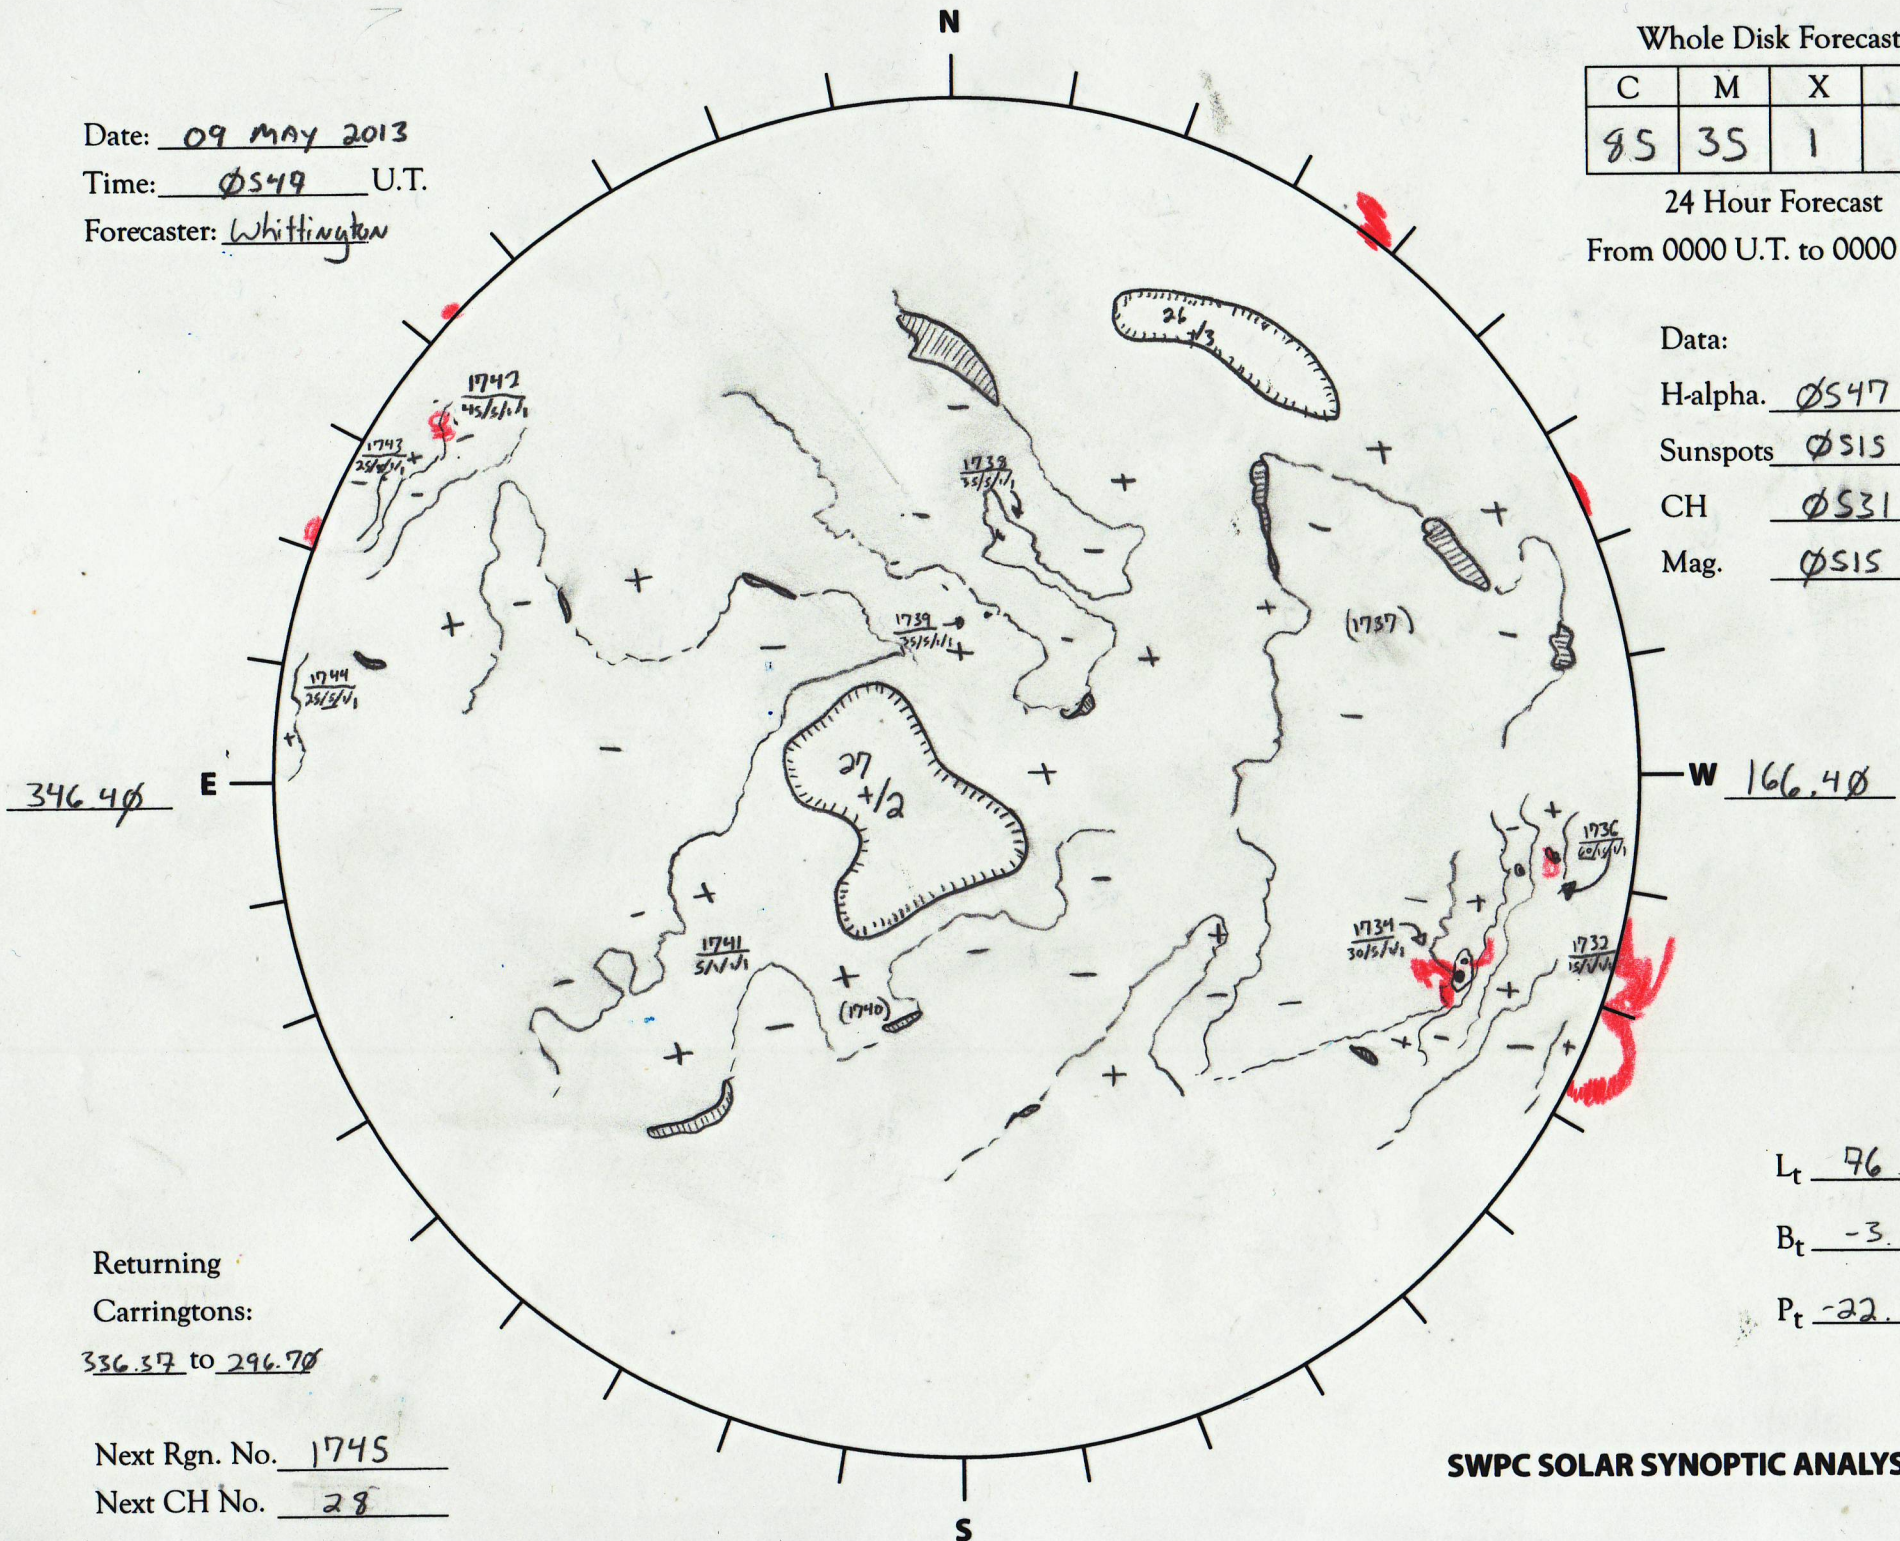

Date: 09 MAY 2013
 Time: 0549 U.T.
 Forecaster: Whittington

Whole Disk Forecast

C	M	X	P
85	35	1	1

24 Hour Forecast
 From 0000 U.T. to 0000 U.T.

Data:

H-alpha. 0547 U.T.

Sunspots 0515 U.T.

CH 0531 U.T.

Mag. 0515 U.T.

Returning
 Carringtons:
336.37 to 296.70

Next Rgn. No. 1745
 Next CH No. 28

L_t 96.40

B_t -3.30

P_t -22.40