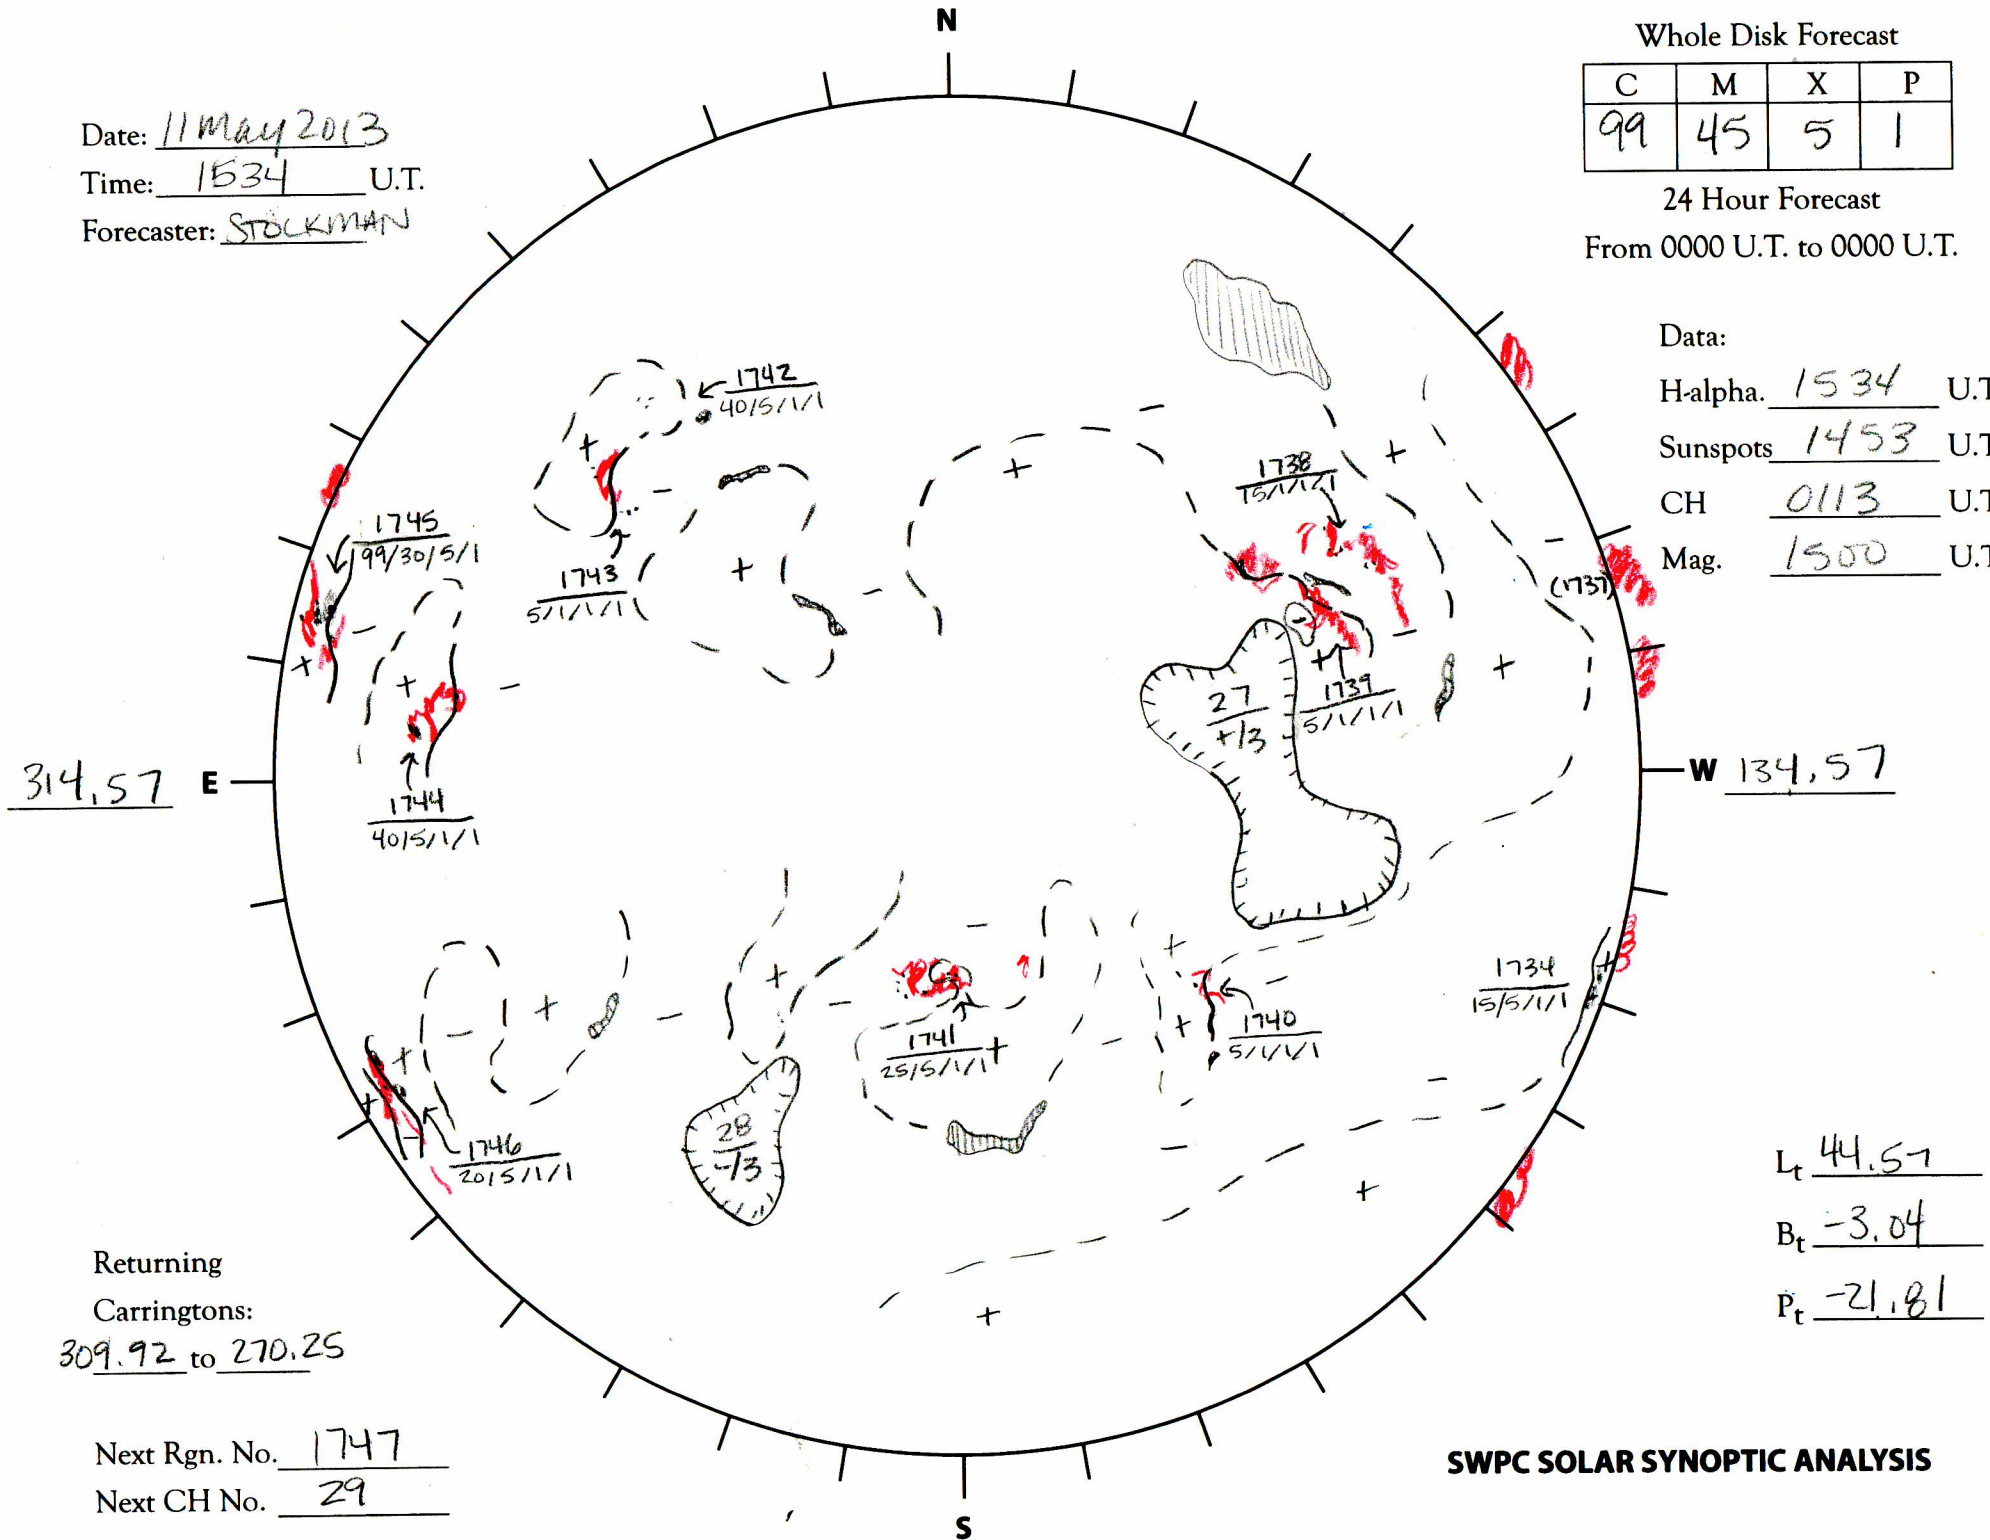

Date: 11 May 2013
 Time: 1534 U.T.
 Forecaster: STOCKMAN

Whole Disk Forecast

| C | M | X | P |
|----|----|---|---|
| 99 | 45 | 5 | 1 |

24 Hour Forecast

From 0000 U.T. to 0000 U.T.

Data:

H-alpha. 1534 U.T.

Sunspots 1453 U.T.

CH 0113 U.T.

Mag. 1500 U.T.

314.57 E

W 134.57

Returning
 Carringtons:
309.92 to 270.25

Next Rgn. No. 1747
 Next CH No. 29

L_t 44.57
 B_t -3.04
 P_t -21.81