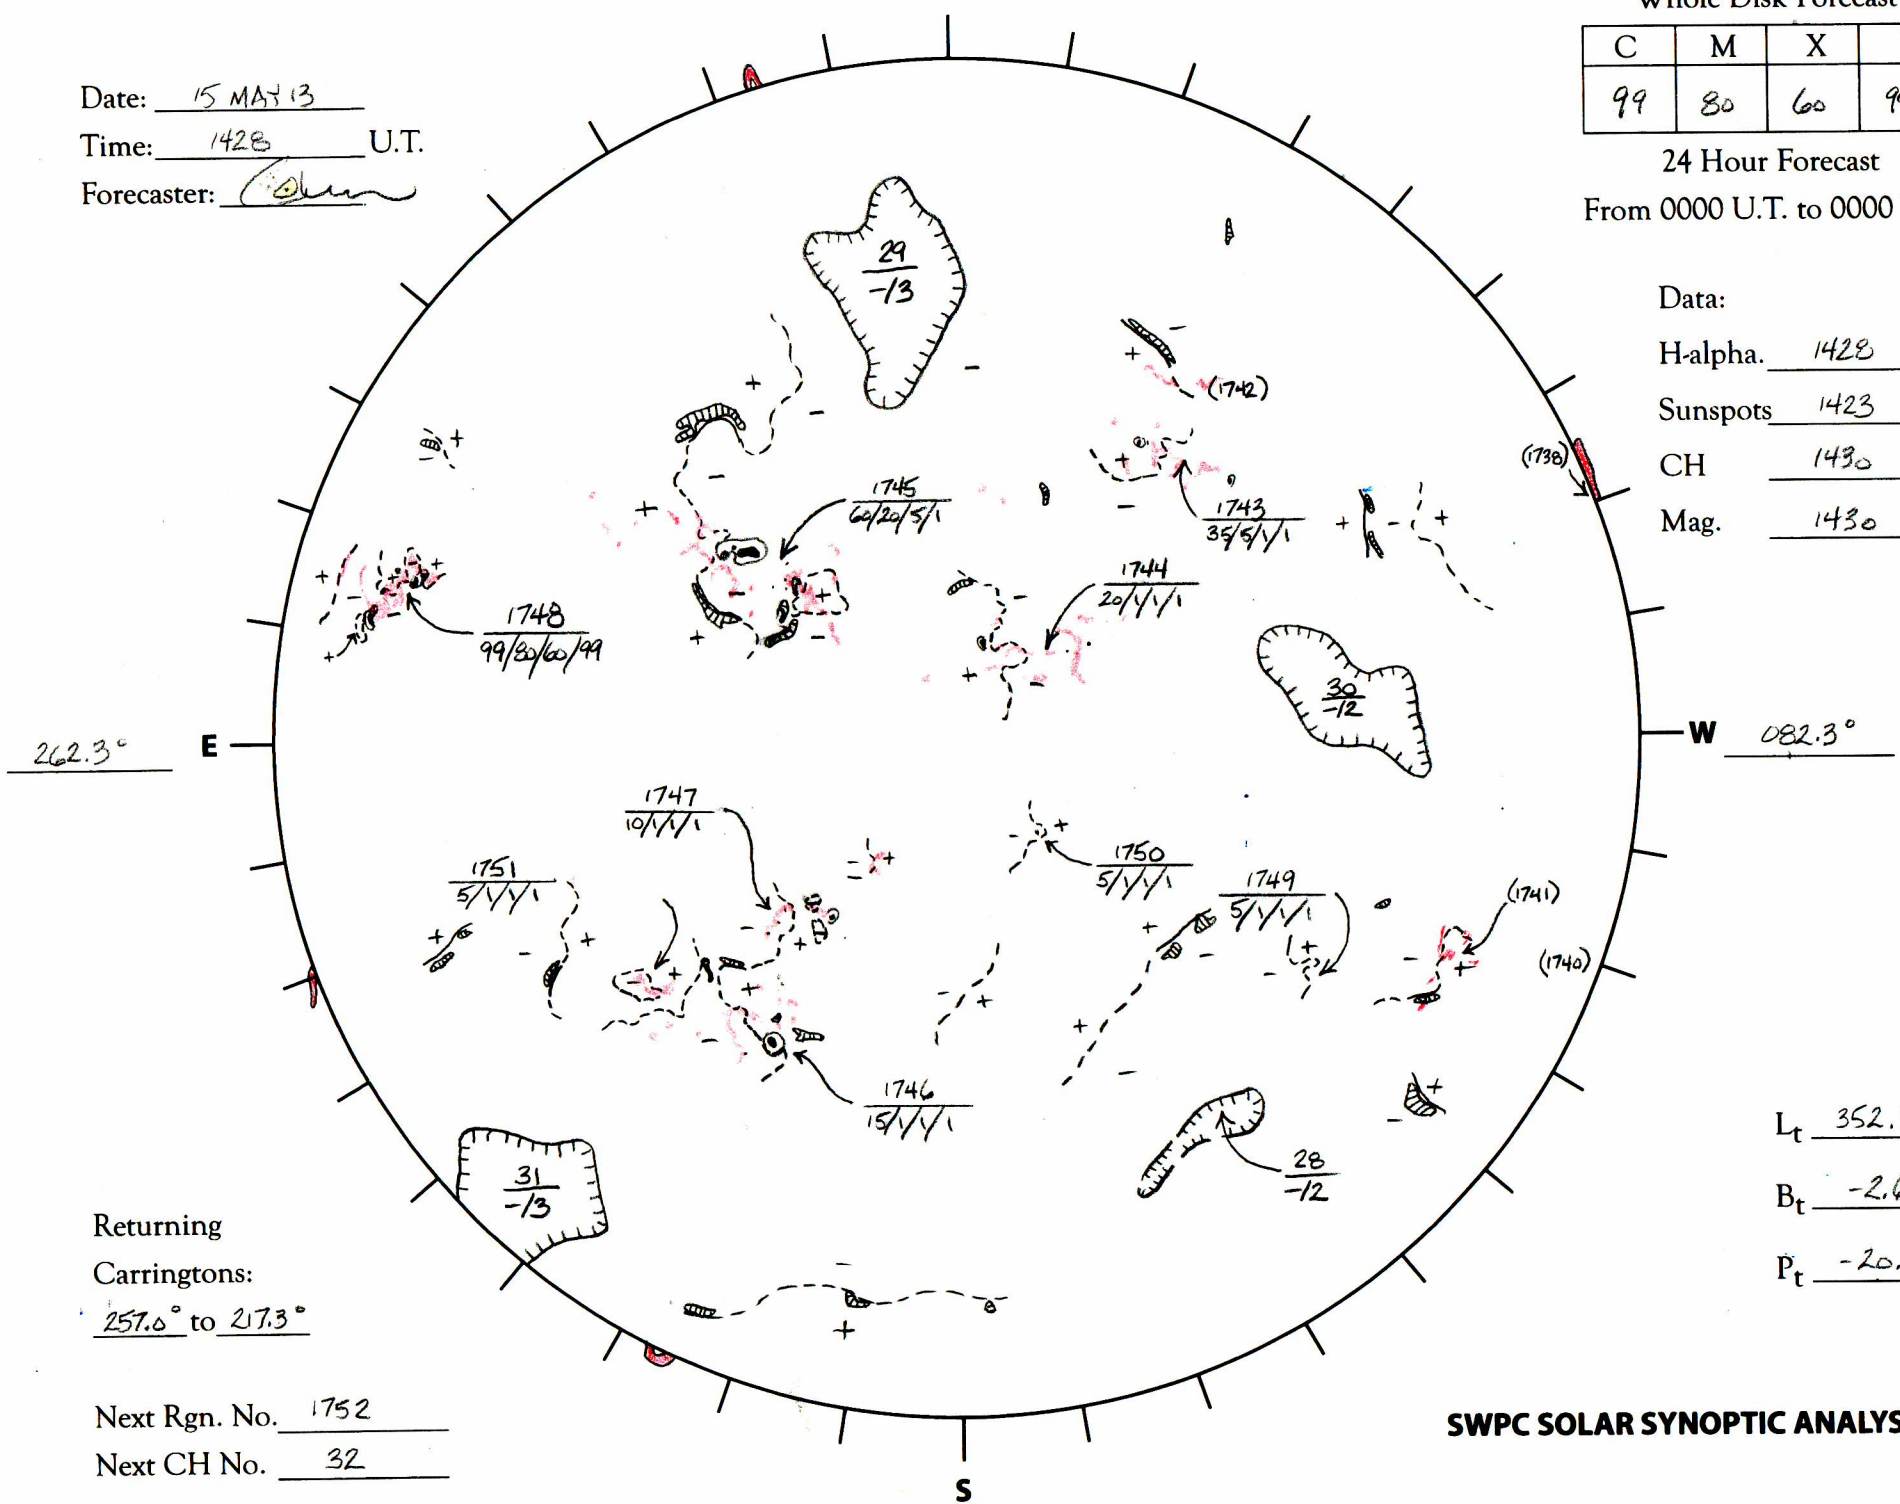

Date: 15 MAY 13
 Time: 1428 U.T.
 Forecaster: [Signature]

Whole Disk Forecast

C	M	X	P
99	80	60	99

24 Hour Forecast
 From 0000 U.T. to 0000 U.T.

Data:
 H-alpha. 1428 U.T.
 Sunspots 1423 U.T.
 CH 1430 U.T.
 Mag. 1430 U.T.

Returning
 Carringtons:
257.0° to 217.3°

Next Rgn. No. 1752
 Next CH No. 32

L_t 352.3°
 B_t -2.6°
 P_t -20.8°