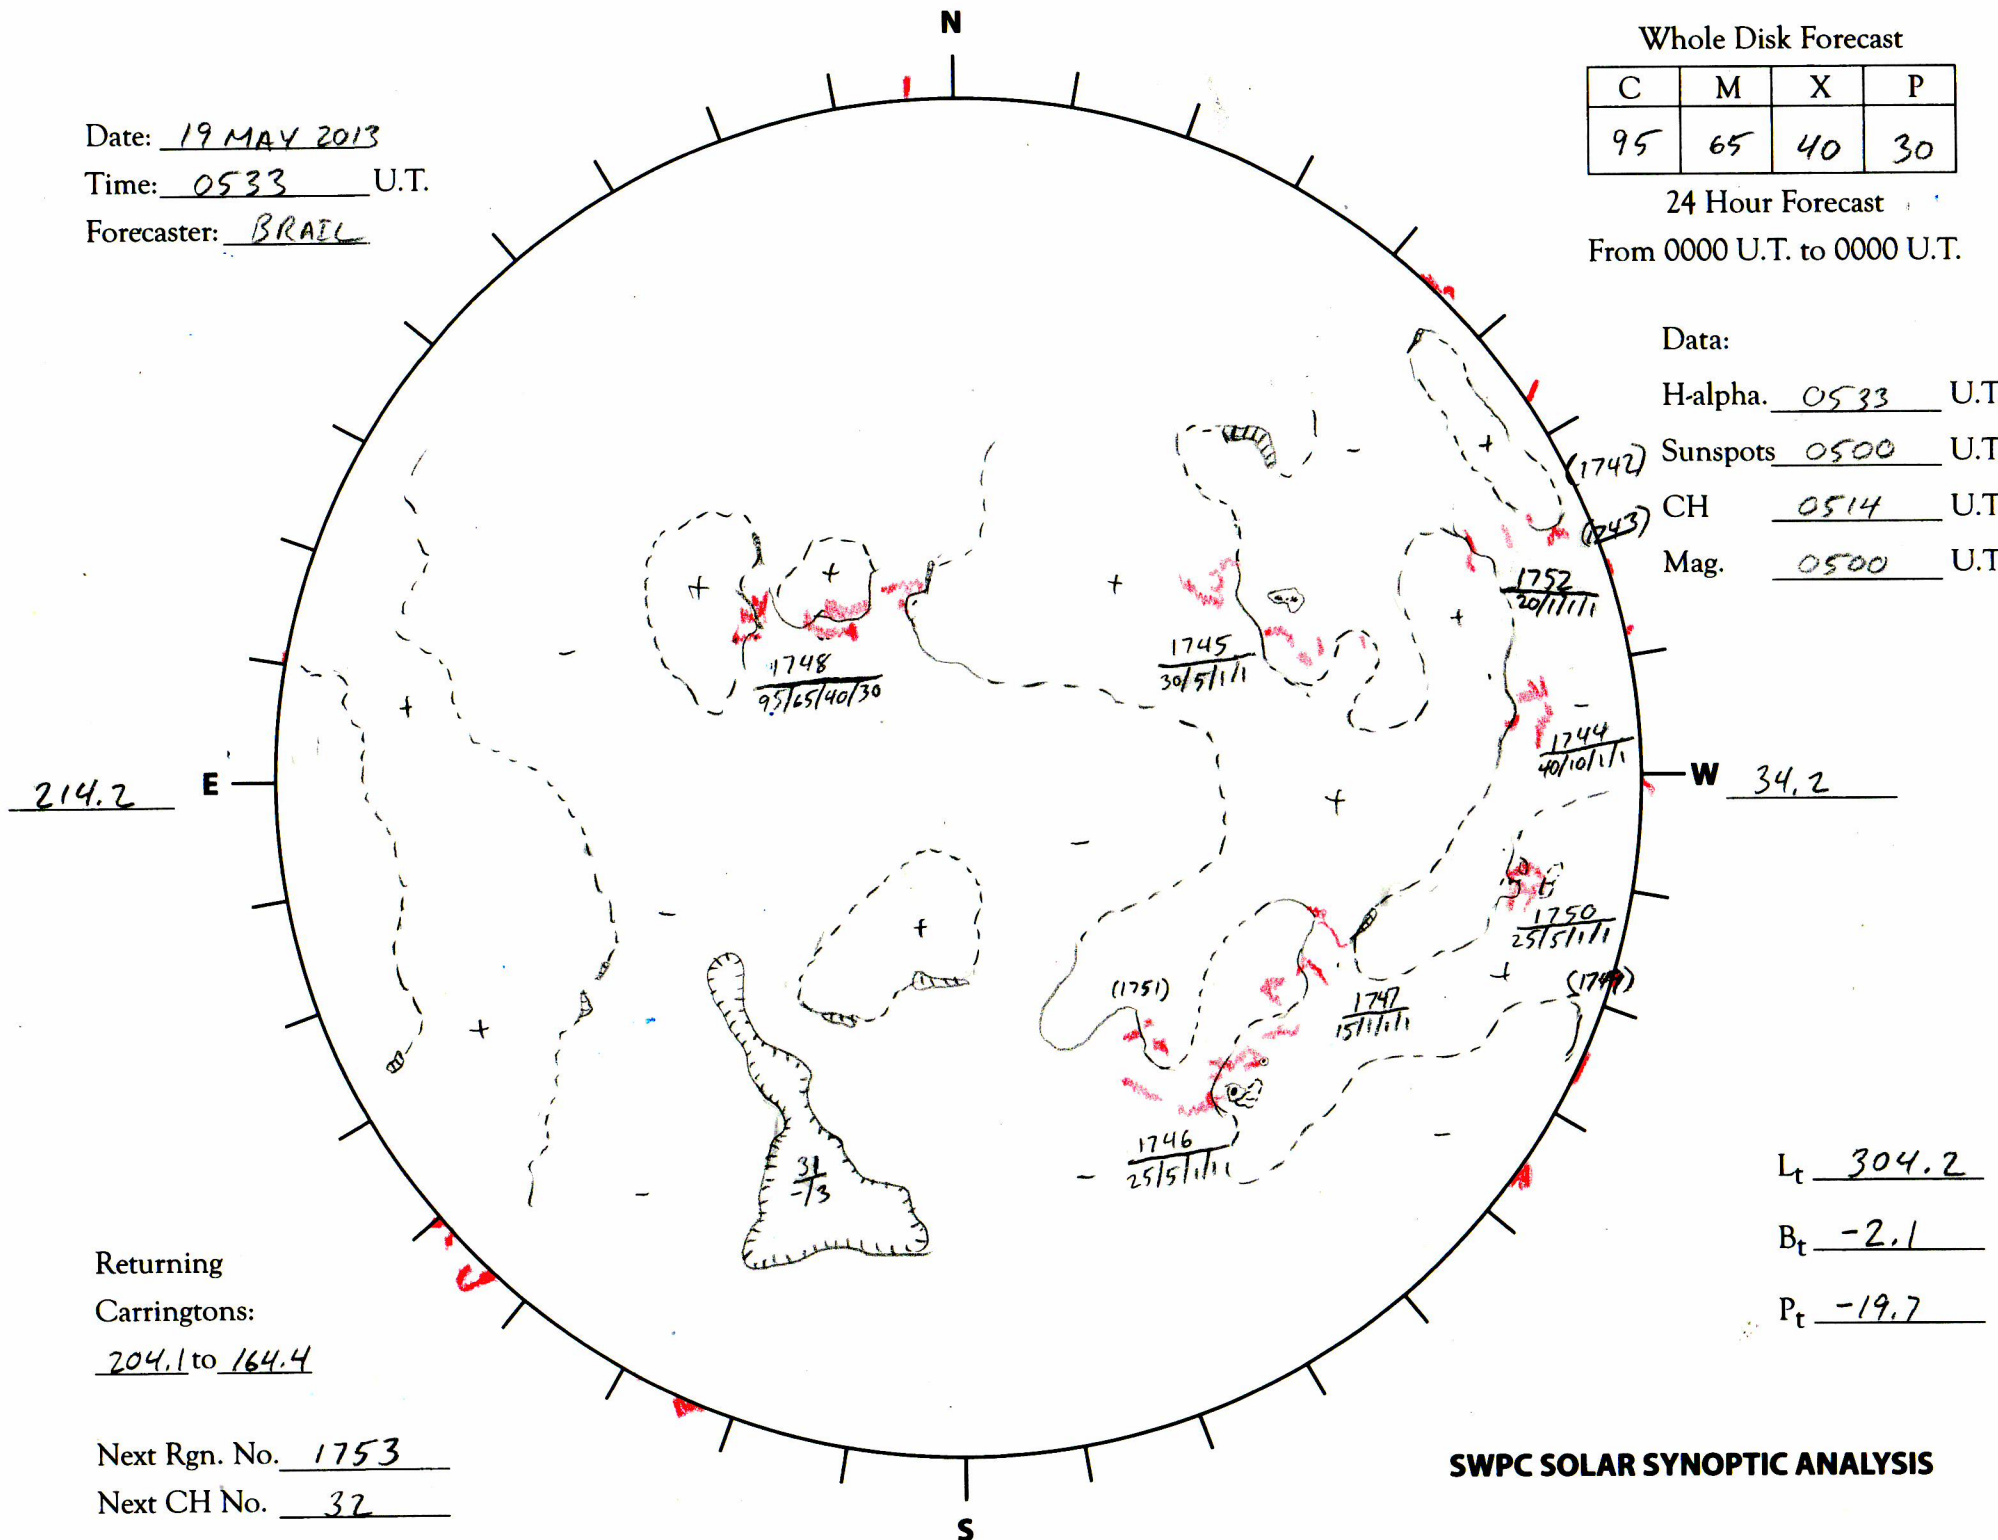

Date: 19 MAY 2013
 Time: 0533 U.T.
 Forecaster: BRAEL

Whole Disk Forecast

C	M	X	P
95	65	40	30

24 Hour Forecast
 From 0000 U.T. to 0000 U.T.

Data:
 H-alpha. 0533 U.T.
 Sunspots 0500 U.T.
 CH 0514 U.T.
 Mag. 0500 U.T.

214.2 E

W 34.2

L_t 304.2

B_t -2.1

P_t -19.7

Returning
 Carringtons:
204.1 to 164.4

Next Rgn. No. 1753
 Next CH No. 32