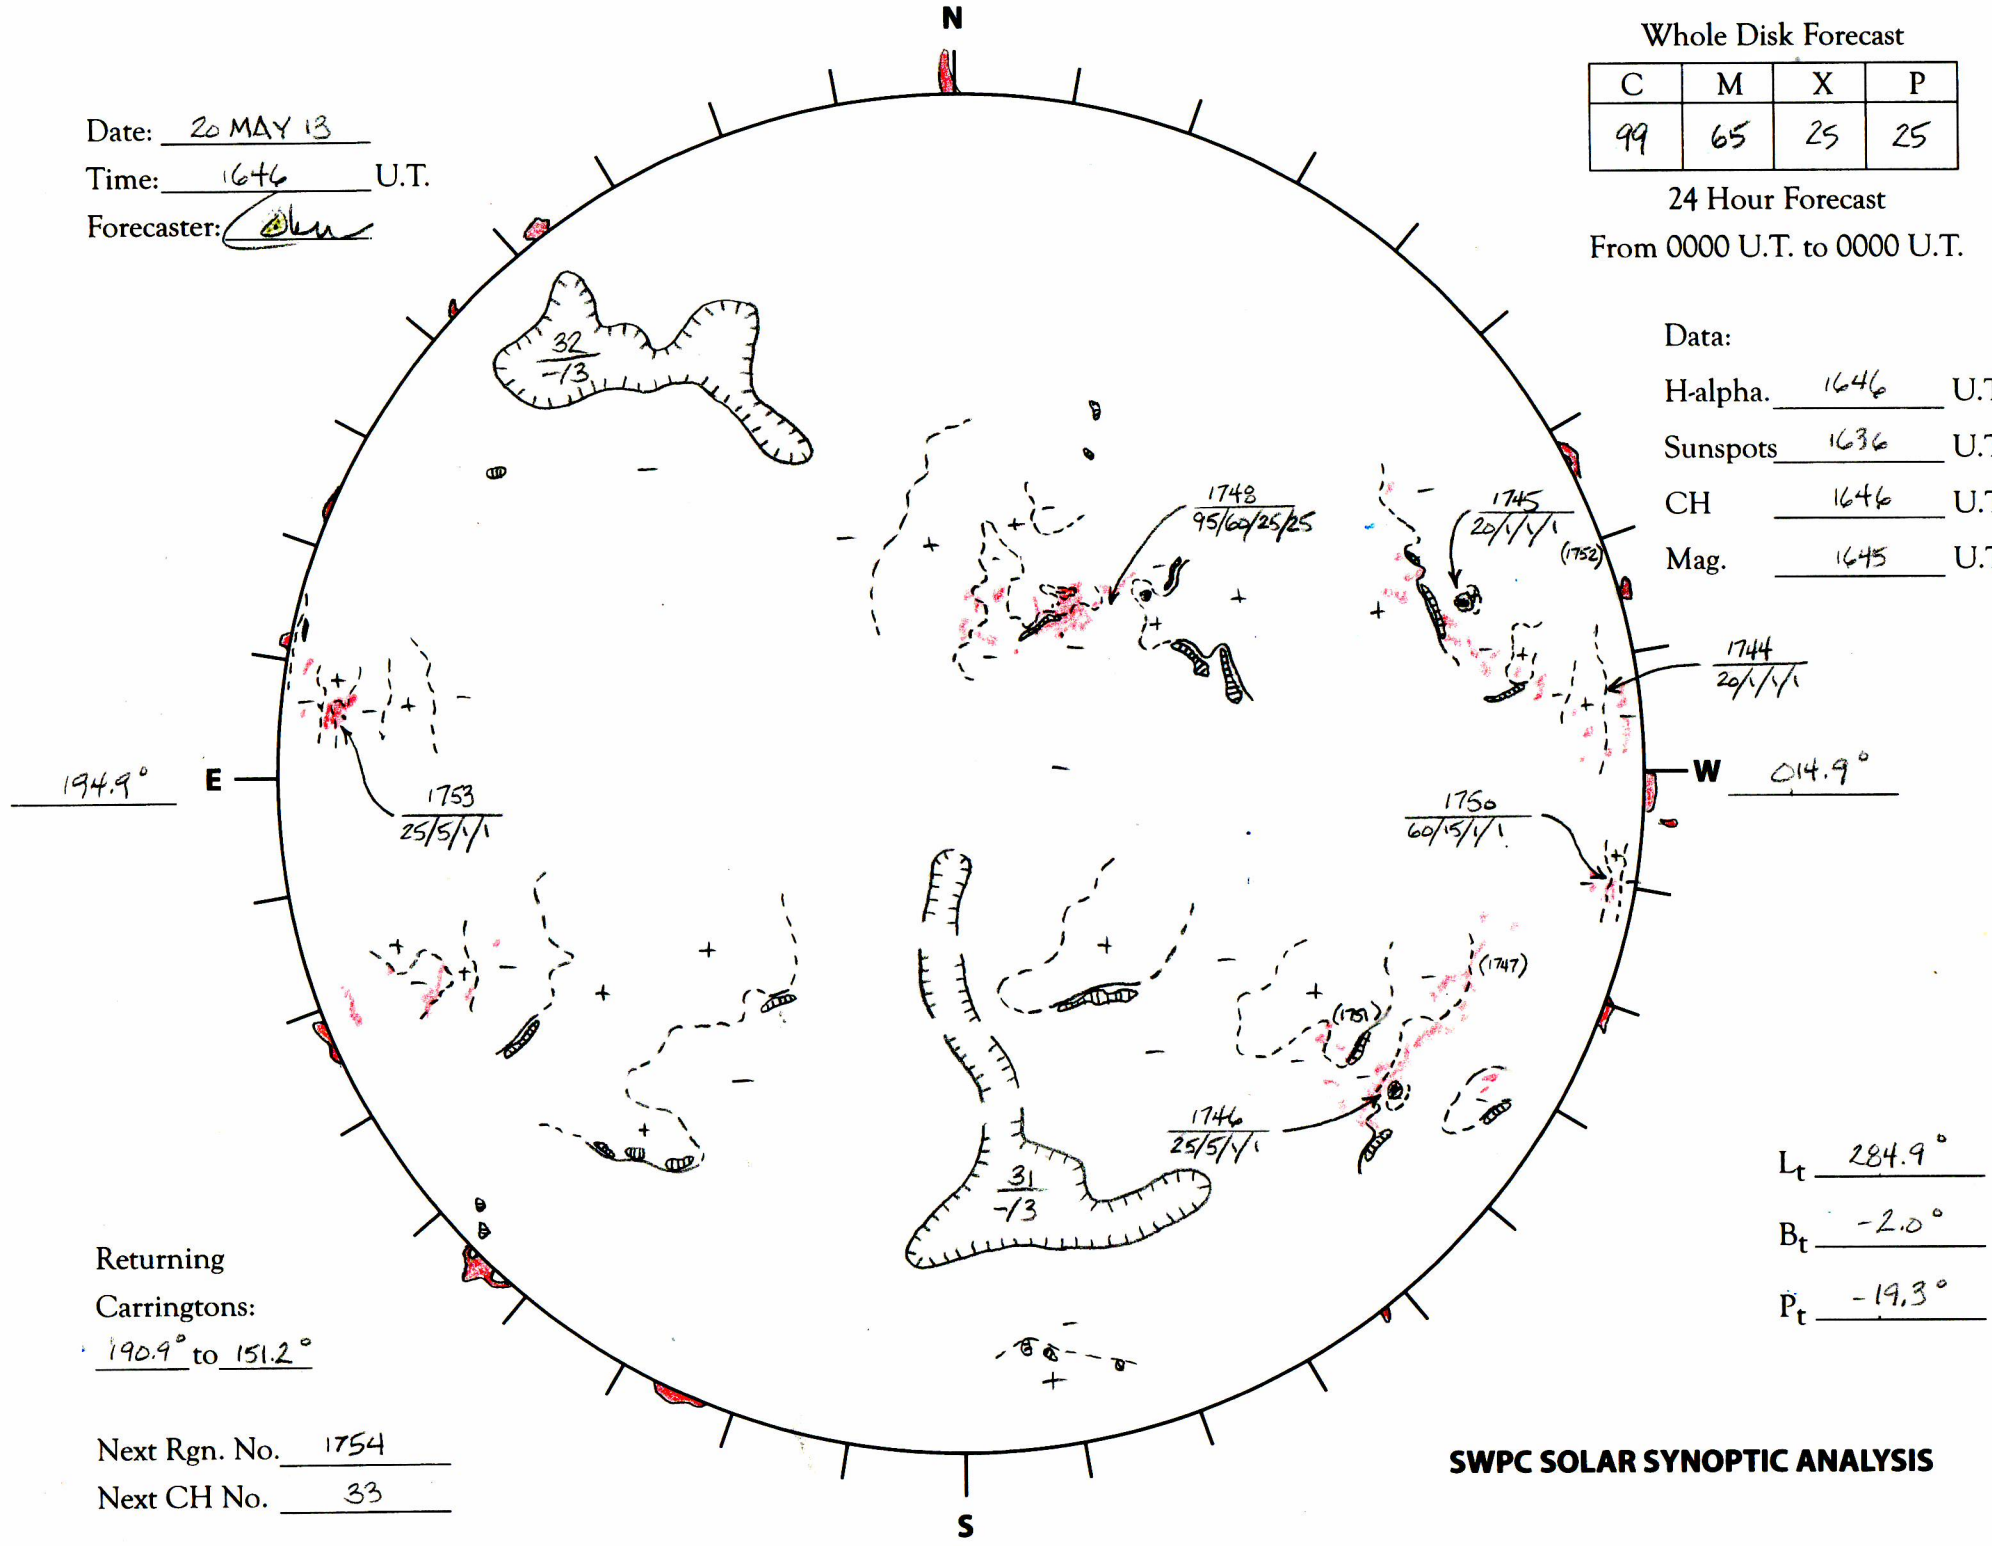

Date: 20 MAY 13  
 Time: 1646 U.T.  
 Forecaster: [Signature]

Whole Disk Forecast

C	M	X	P
99	65	25	25

24 Hour Forecast  
 From 0000 U.T. to 0000 U.T.

Data:  
 H-alpha. 1646 U.T.  
 Sunspots 1636 U.T.  
 CH 1646 U.T.  
 Mag. 1645 U.T.

$L_t$  284.9°  
 $B_t$  -2.0°  
 $P_t$  -19.3°

Returning  
 Carringtons:  
190.9° to 151.2°  
 Next Rgn. No. 1754  
 Next CH No. 33