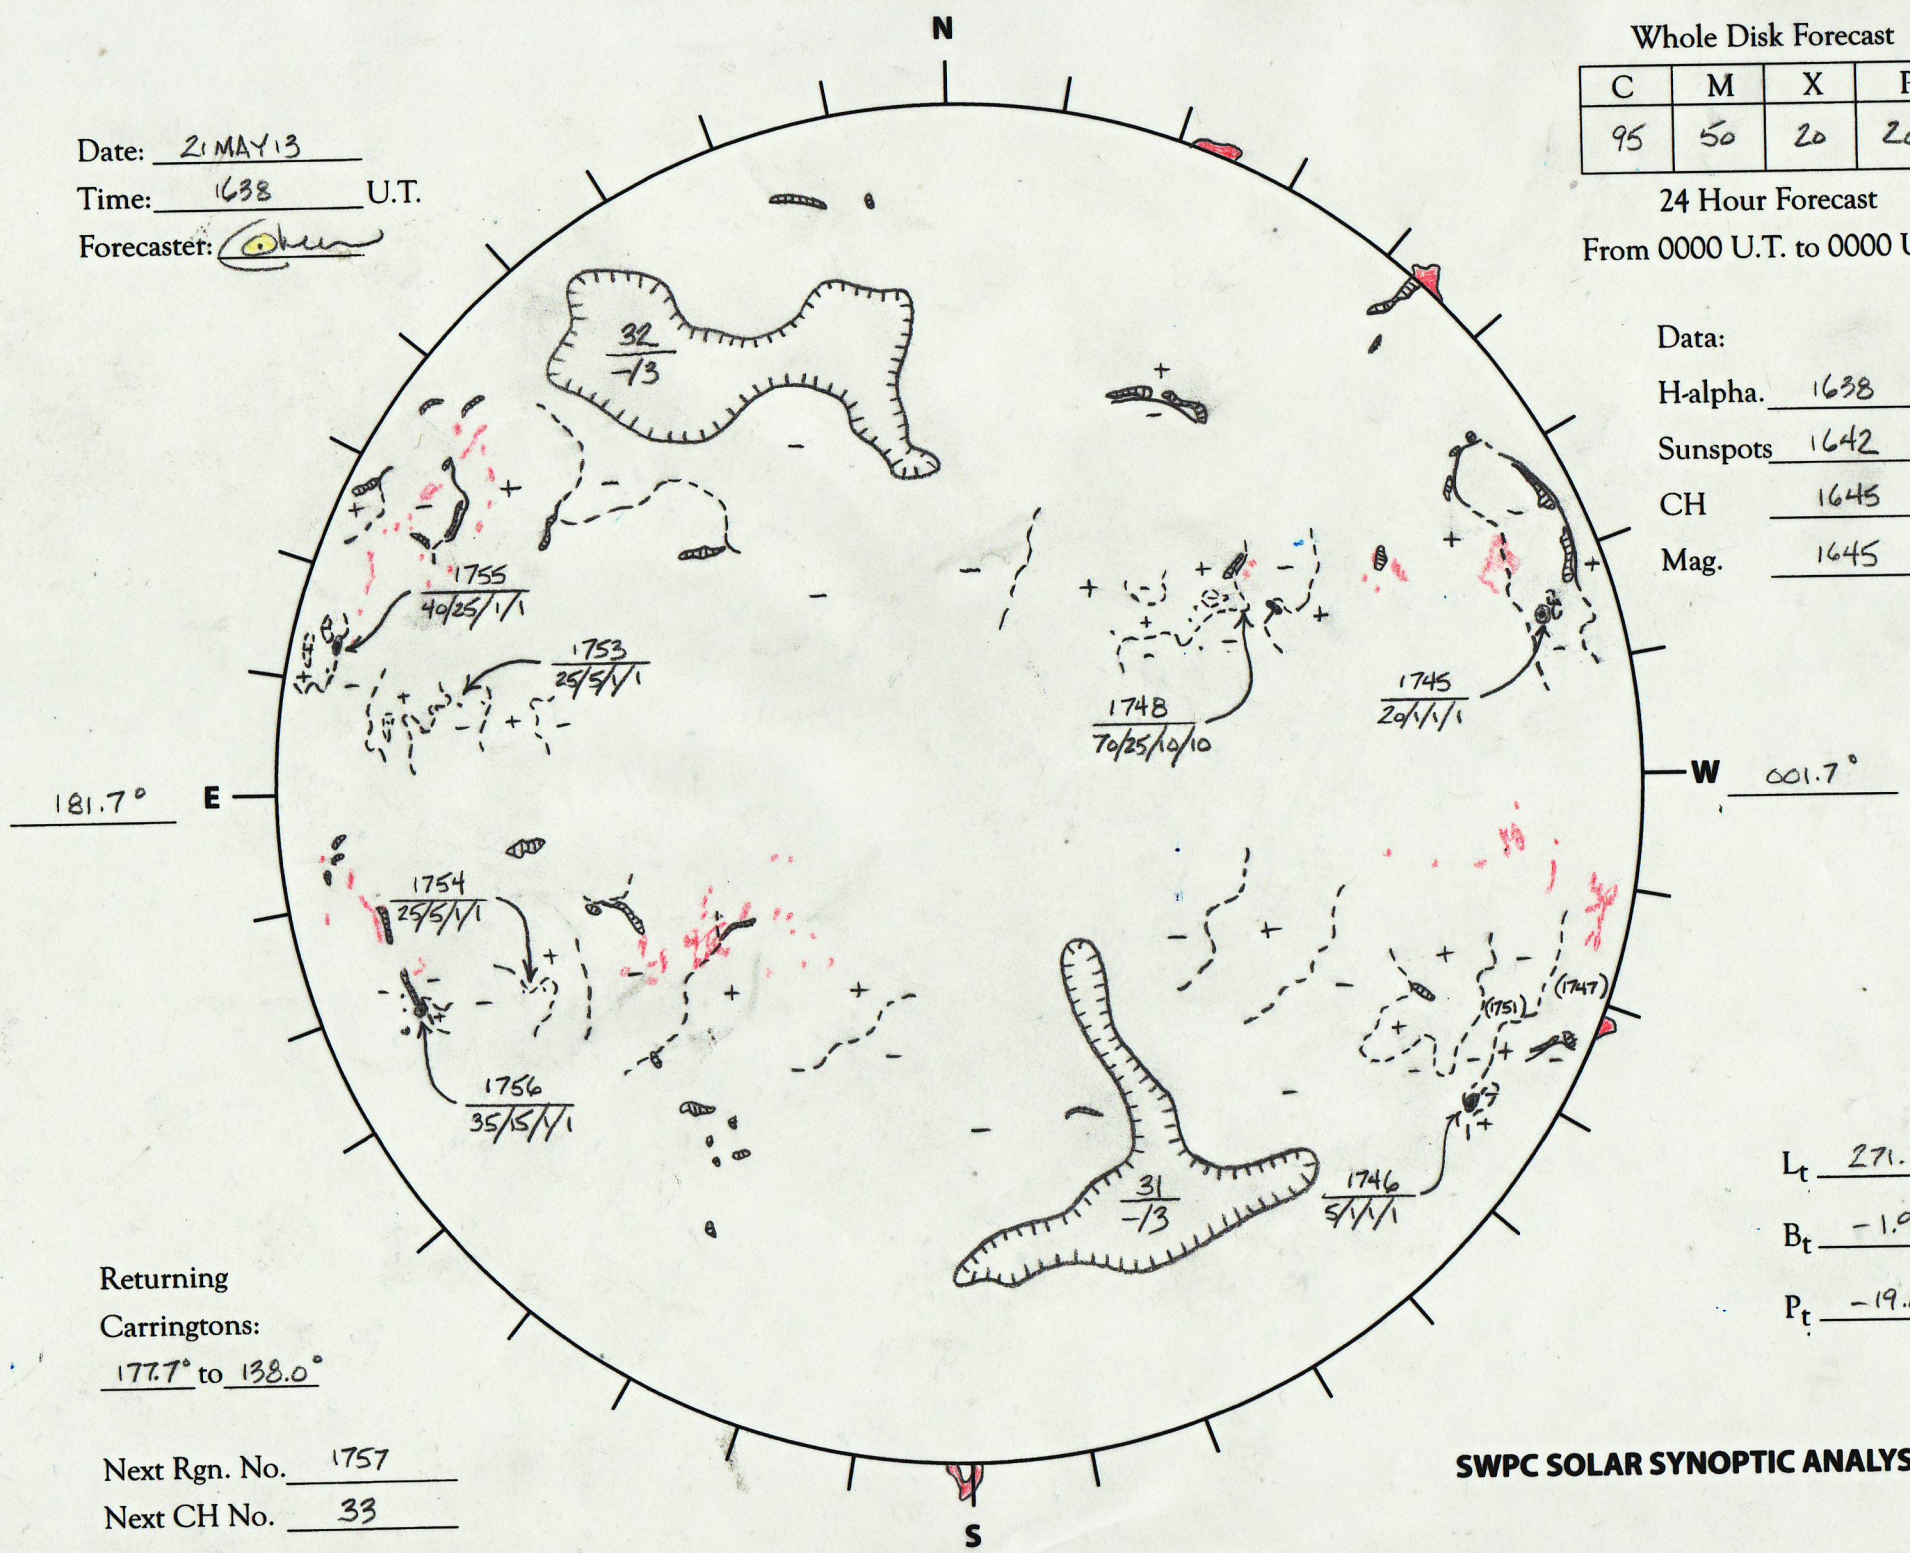

Whole Disk Forecast

C	M	X	P
95	50	20	20

24 Hour Forecast

From 0000 U.T. to 0000 U.T.

Data:

H-alpha. 1638 U.T.

Sunspots 1642 U.T.

CH 1645 U.T.

Mag. 1645 U.T.

Date: 21 MAY 13

Time: 1638 U.T.

Forecaster: *Chen*

W 001.7°

E 181.7°

L_t 271.7°

B_t -1.9°

P_t -19.0°

Returning

Carringtons:

177.7° to 138.0°

Next Rgn. No. 1757

Next CH No. 33

SWPC SOLAR SYNOPTIC ANALYSIS