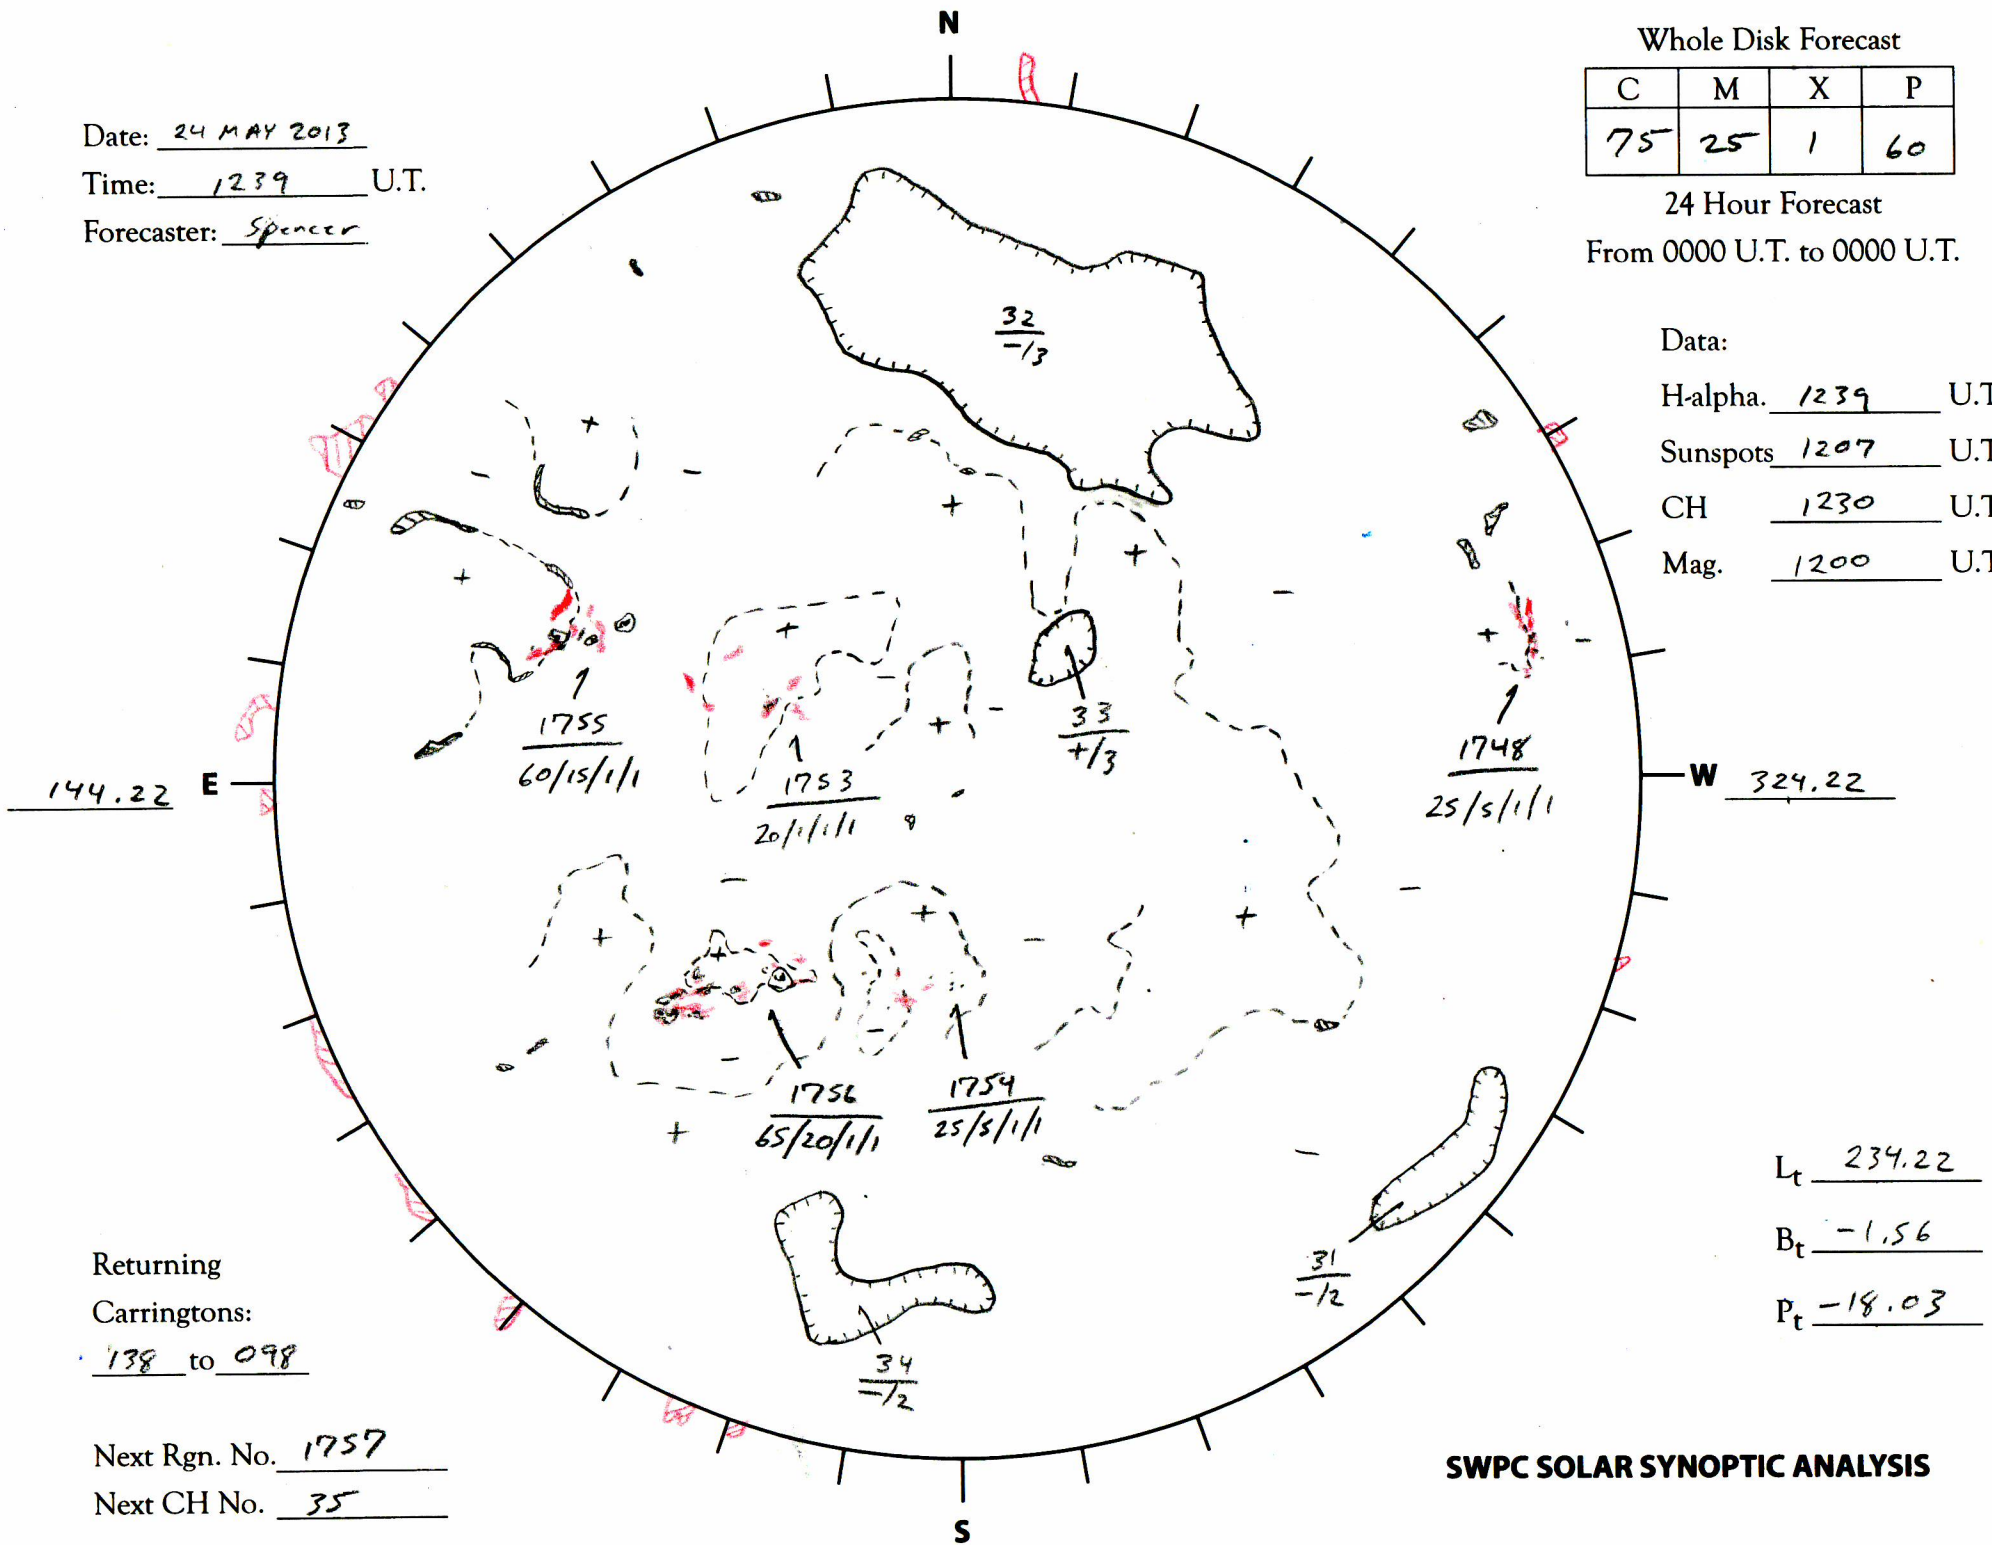

Date: 24 MAY 2013  
 Time: 1239 U.T.  
 Forecaster: Spencer

Whole Disk Forecast

C	M	X	P
75	25	1	60

24 Hour Forecast  
 From 0000 U.T. to 0000 U.T.

Data:

H-alpha. 1239 U.T.

Sunspots 1207 U.T.

CH 1230 U.T.

Mag. 1200 U.T.

Returning  
 Carringtons:  
138 to 098

Next Rgn. No. 1757  
 Next CH No. 35

$L_t$  234.22  
 $B_t$  -1.56  
 $P_t$  -18.03