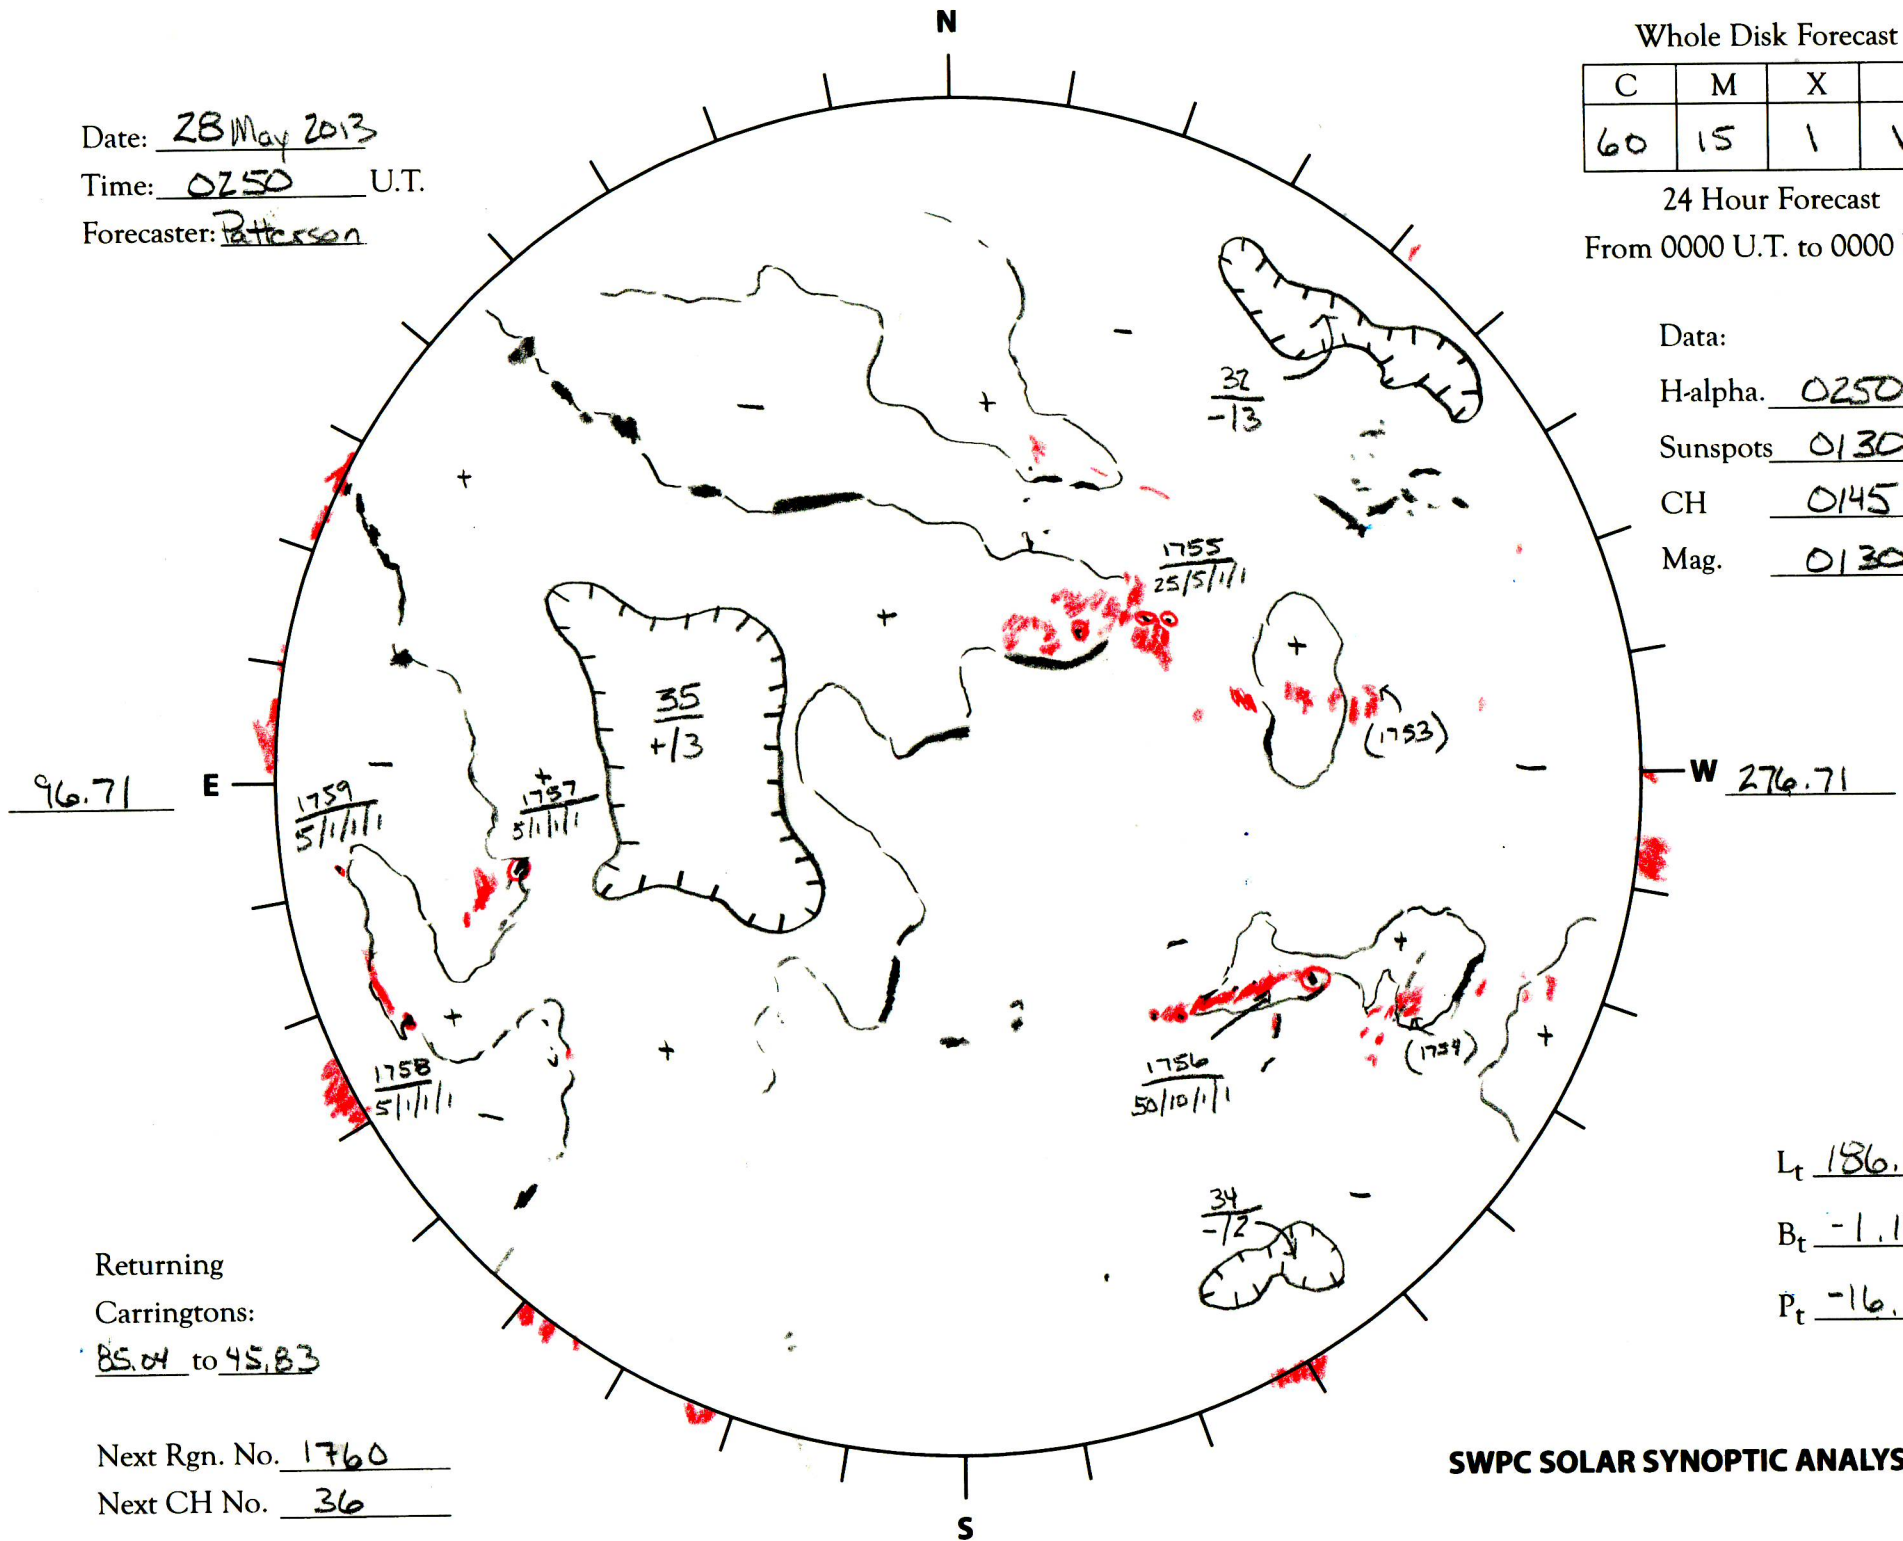

Date: 28 May 2013
 Time: 0250 U.T.
 Forecaster: Patterson

Whole Disk Forecast

C	M	X	P
60	15	1	1

24 Hour Forecast
 From 0000 U.T. to 0000 U.T.

Data:

H-alpha. 0250 U.T.

Sunspots 0130 U.T.

CH 0145 U.T.

Mag. 0130 U.T.

Returning
 Carringtons:
85.04 to 45.83

Next Rgn. No. 1760
 Next CH No. 36

L_t 186.71

B_t -1.13

P_t -16.79