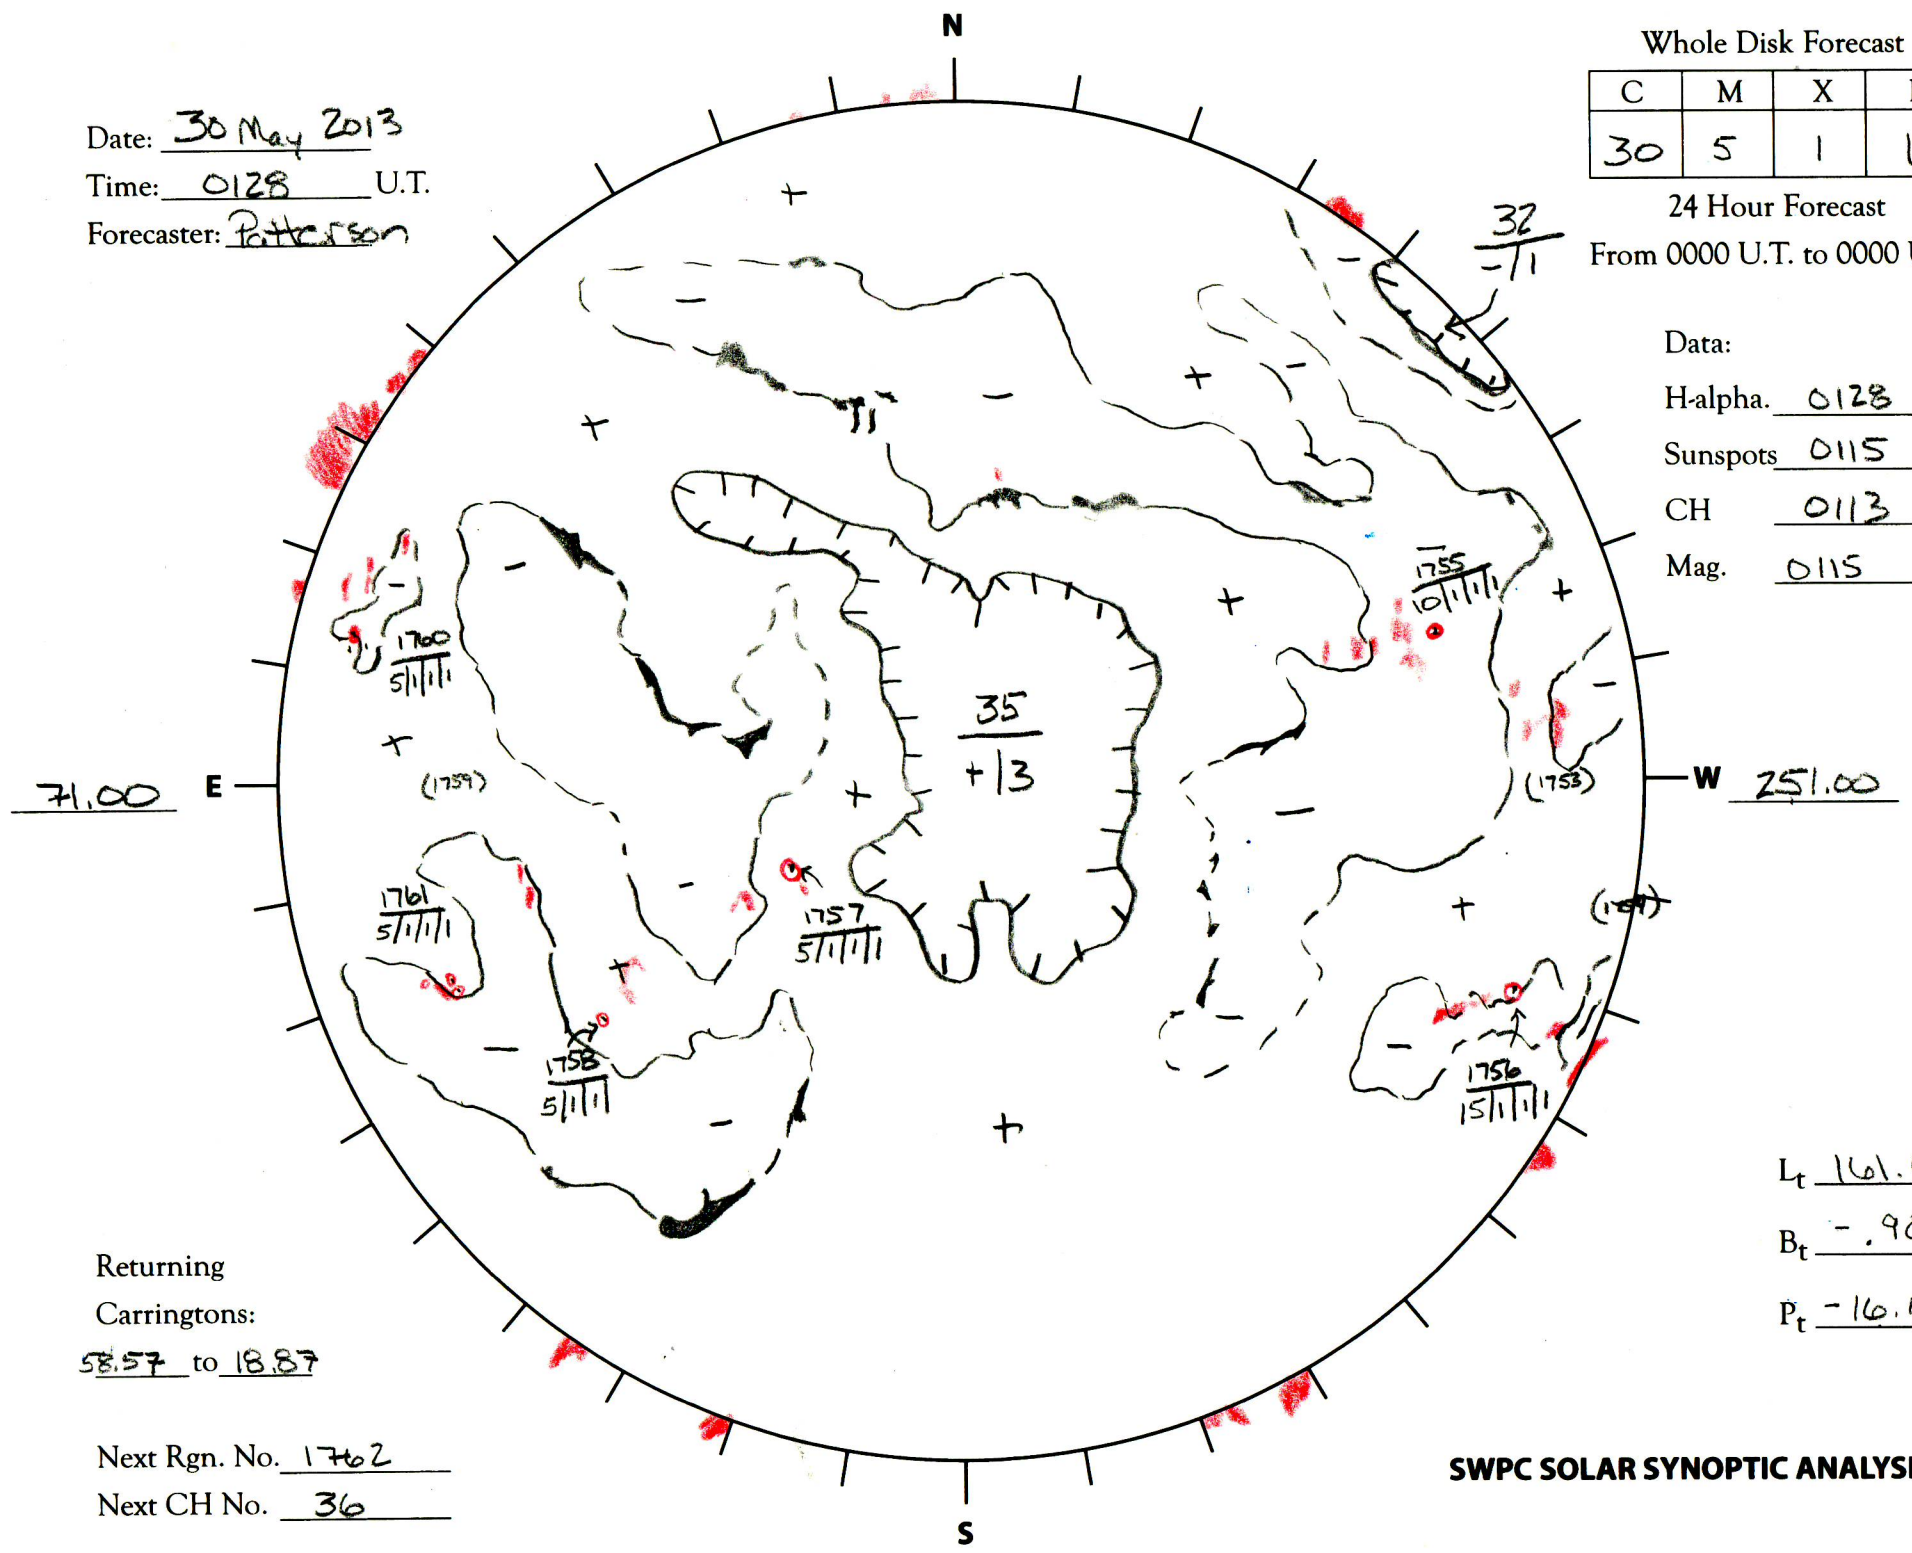

Date: 30 May 2013
 Time: 0128 U.T.
 Forecaster: Patterson

Whole Disk Forecast

C	M	X	P
30	5	1	1

24 Hour Forecast
 From 0000 U.T. to 0000 U.T.

Data:
 H-alpha. 0128 U.T.
 Sunspots 0115 U.T.
 CH 0113 U.T.
 Mag. 0115 U.T.

Returning
 Carringtons:
58.57 to 18.87

Next Rgn. No. 1762
 Next CH No. 36

L_t 161.00
 B_t -.90
 P_t -16.10