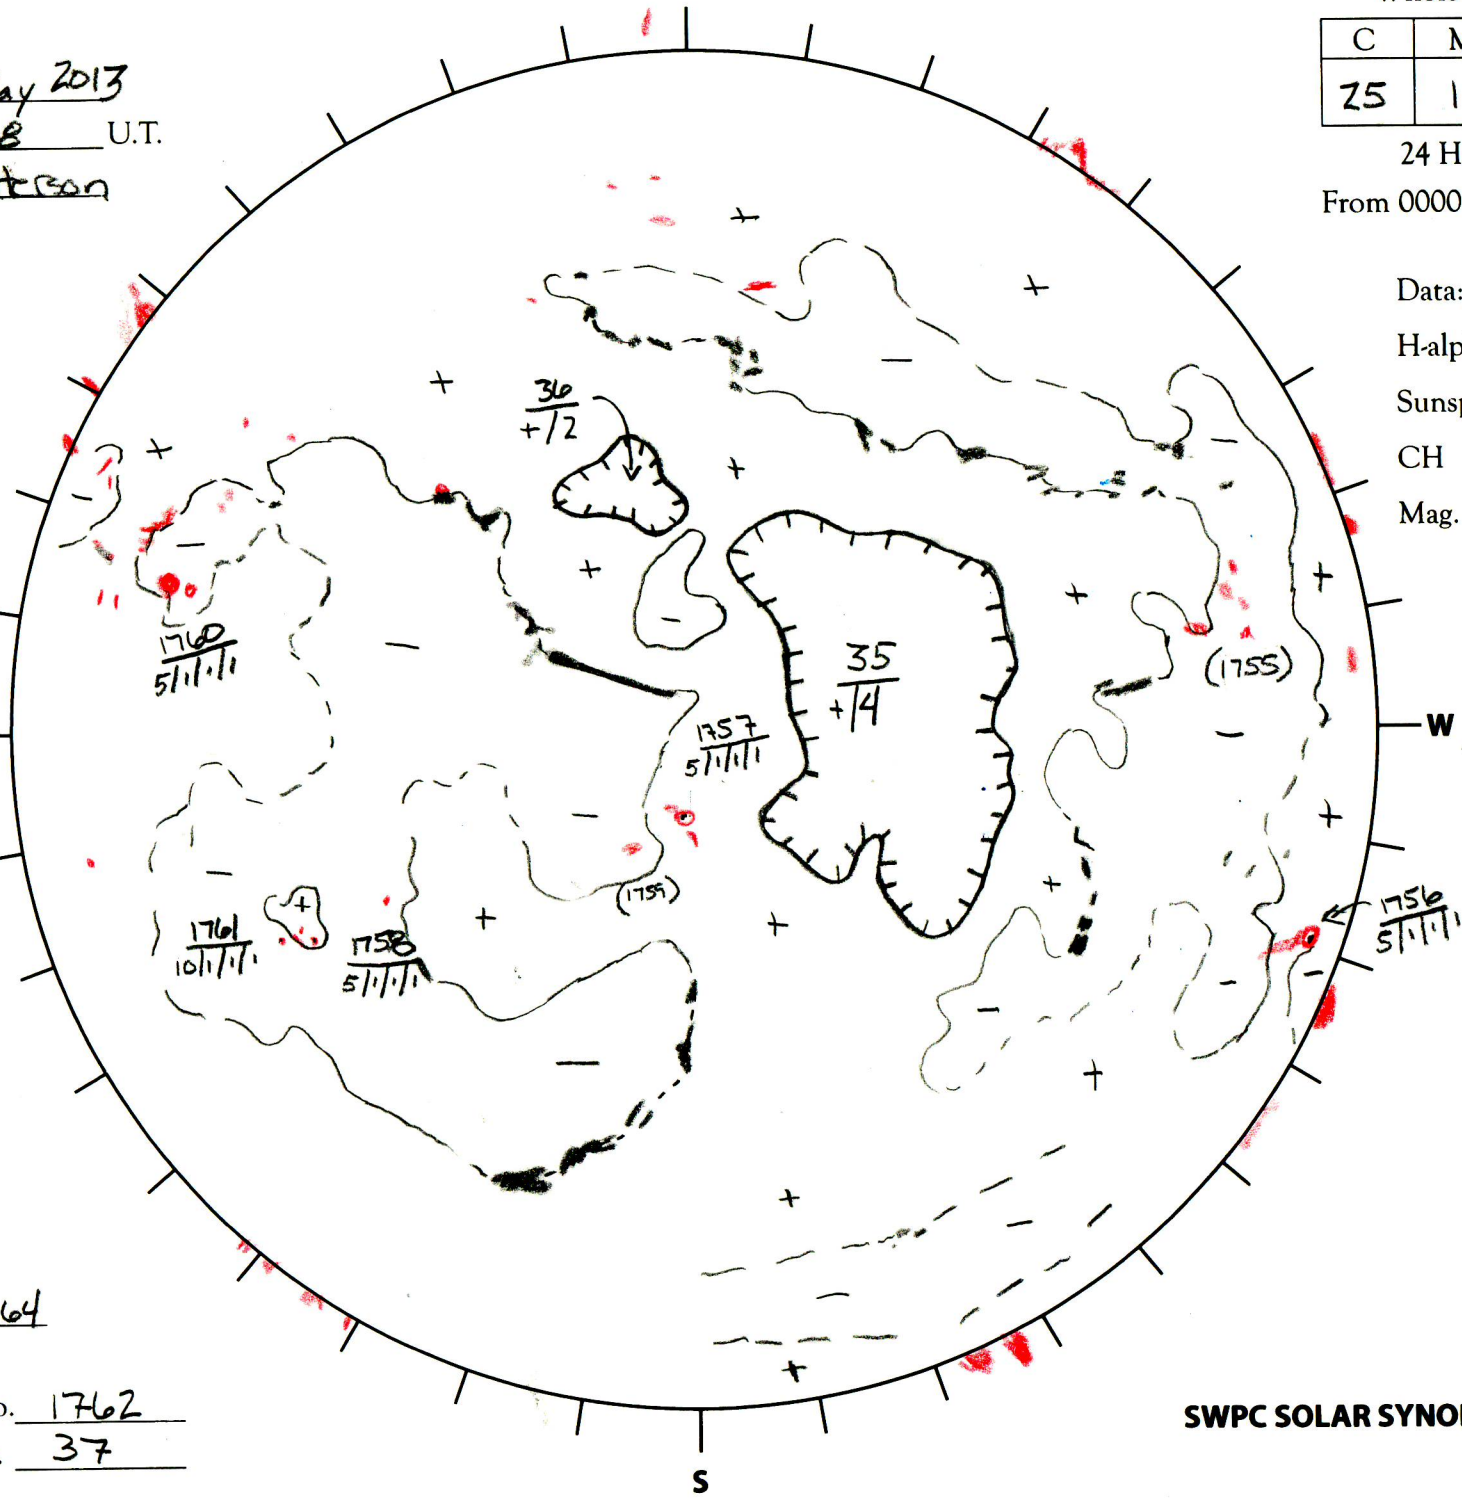

Date: 31 May 2013
 Time: 0128 U.T.
 Forecaster: Patterson

Whole Disk Forecast

C	M	X	P
25	1	1	1

24 Hour Forecast

From 0000 U.T. to 0000 U.T.

Data:

H-alpha. 0128 U.T.

Sunspots 0115 U.T.

CH 0113 U.T.

Mag. 0115 U.T.

57.76 E

W 237.76

Returning
 Carringtons:
45.34 to 5.64

Next Rgn. No. 1762
 Next CH No. 37

L_t 147.76

B_t -0.78

P_t -15.73