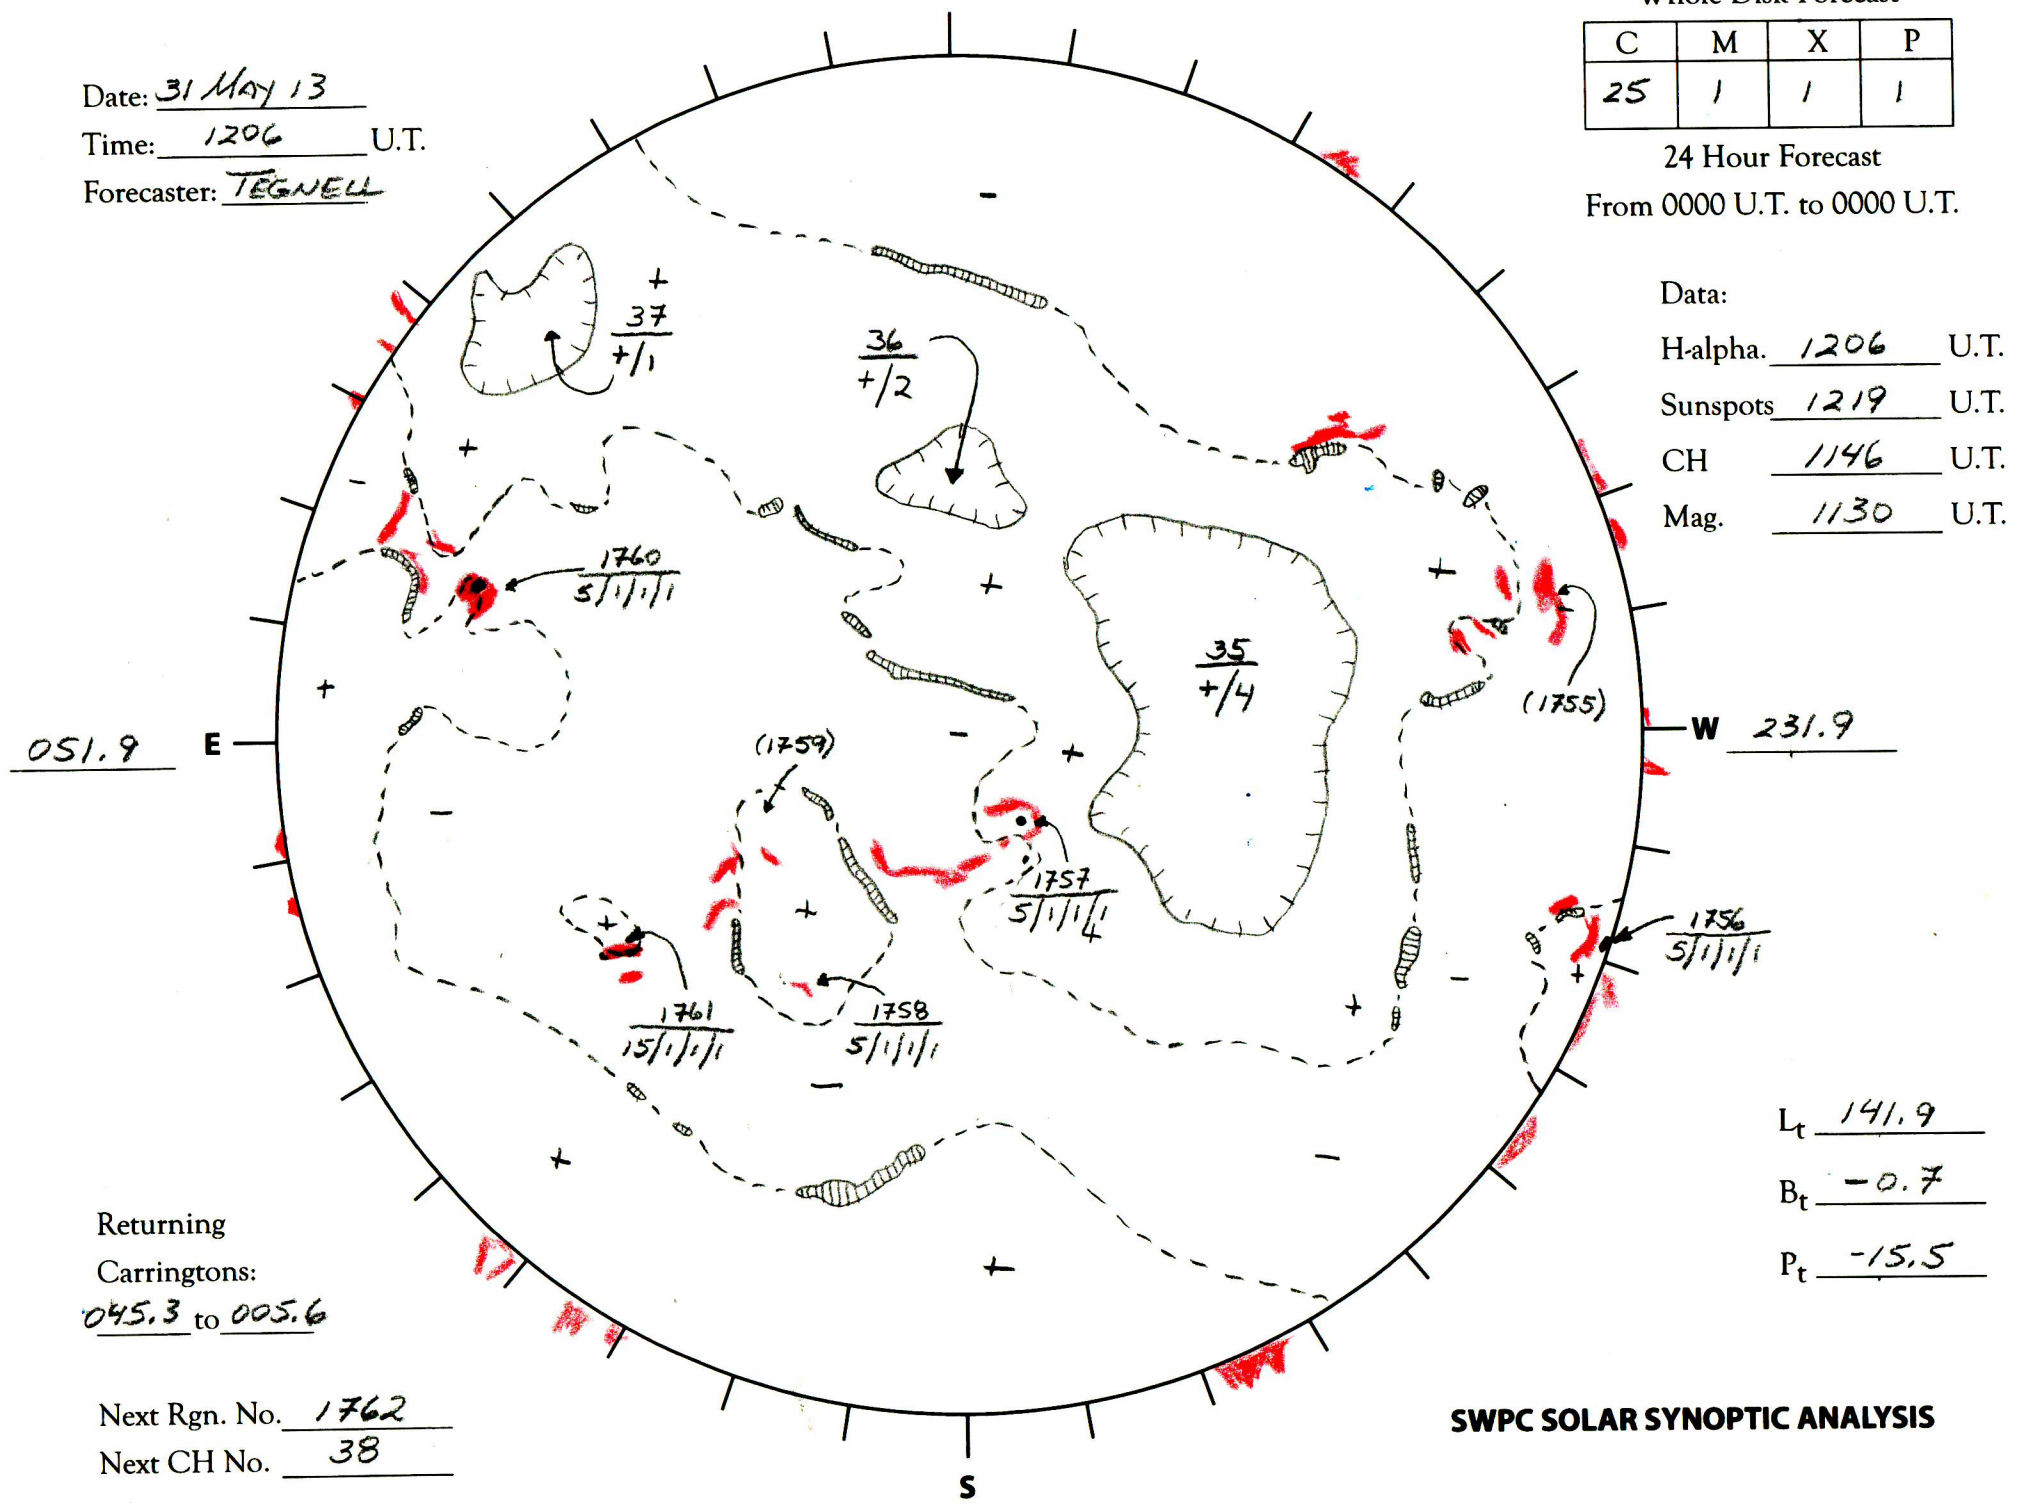

Whole Disk Forecast

C	M	X	P
25	1	1	1

24 Hour Forecast
From 0000 U.T. to 0000 U.T.

Data:
H-alpha. 1206 U.T.
Sunspots 1219 U.T.
CH 1146 U.T.
Mag. 1130 U.T.

Date: 31 May 13
Time: 1206 U.T.
Forecaster: TEGNELL

Returning
Carringtons:
045.3 to 005.6

Next Rgn. No. 1762
Next CH No. 38

SWPC SOLAR SYNOPTIC ANALYSIS